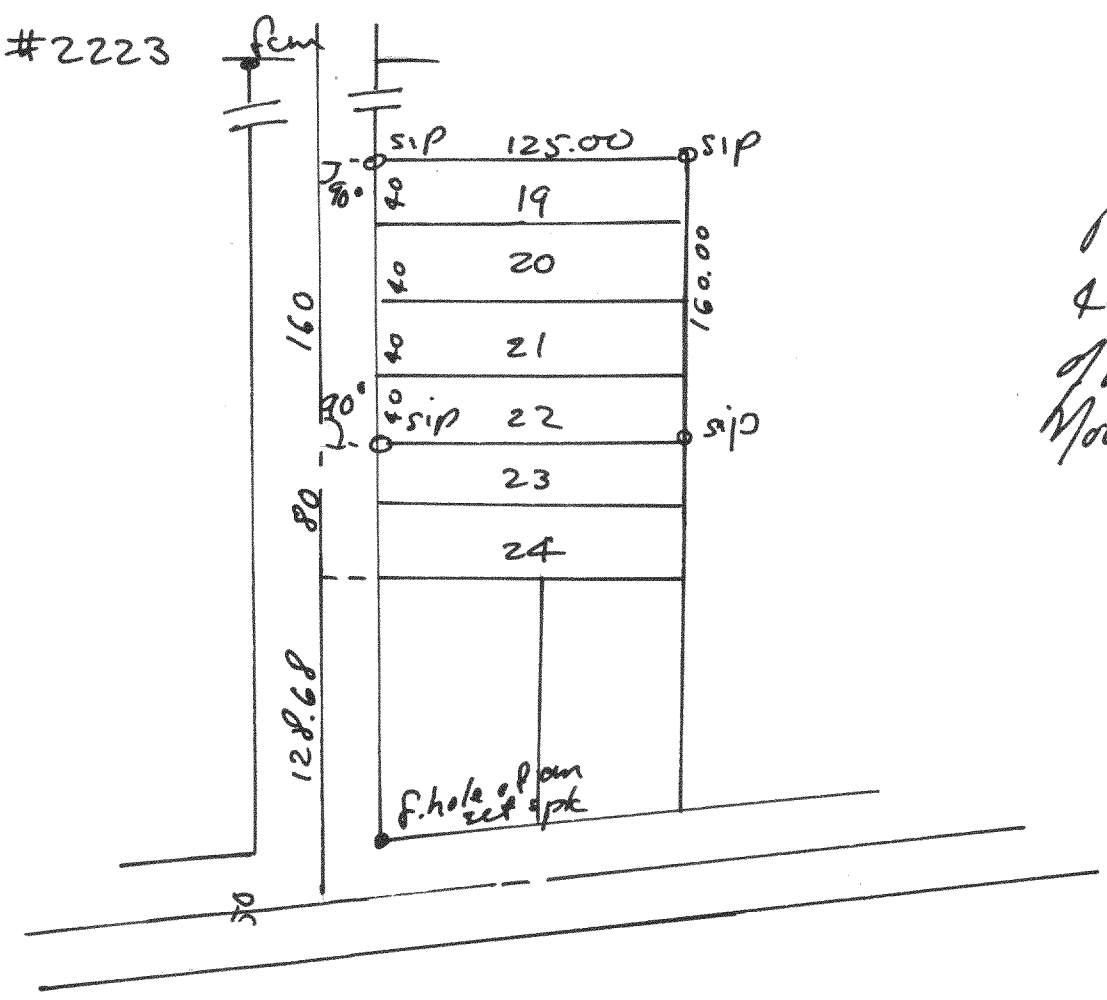

2221

Plat of survey of lots 1, 2, 3, 4, 5 & 30, Block 39 of Interlaken located in Sec 11, T3N R16E of Walworth County Wis.
Sept 25, 1950

Lloyd S. Jensen
County Surveyor

2222

Survey of lots 9 & 29 Block 39 of Interlaken located in Sec 11, T3N R16E of Walworth County, Wis.
October 9, 1950

Lloyd S. Jensen
County Surveyor

2223

Plat of survey of lots 19-22 incl., Block 44 Interlaken located in Sec 11, T3N R16E of Walworth County, Wis.
Nov 10, 1950

Lloyd S. Jensen
County Surveyor