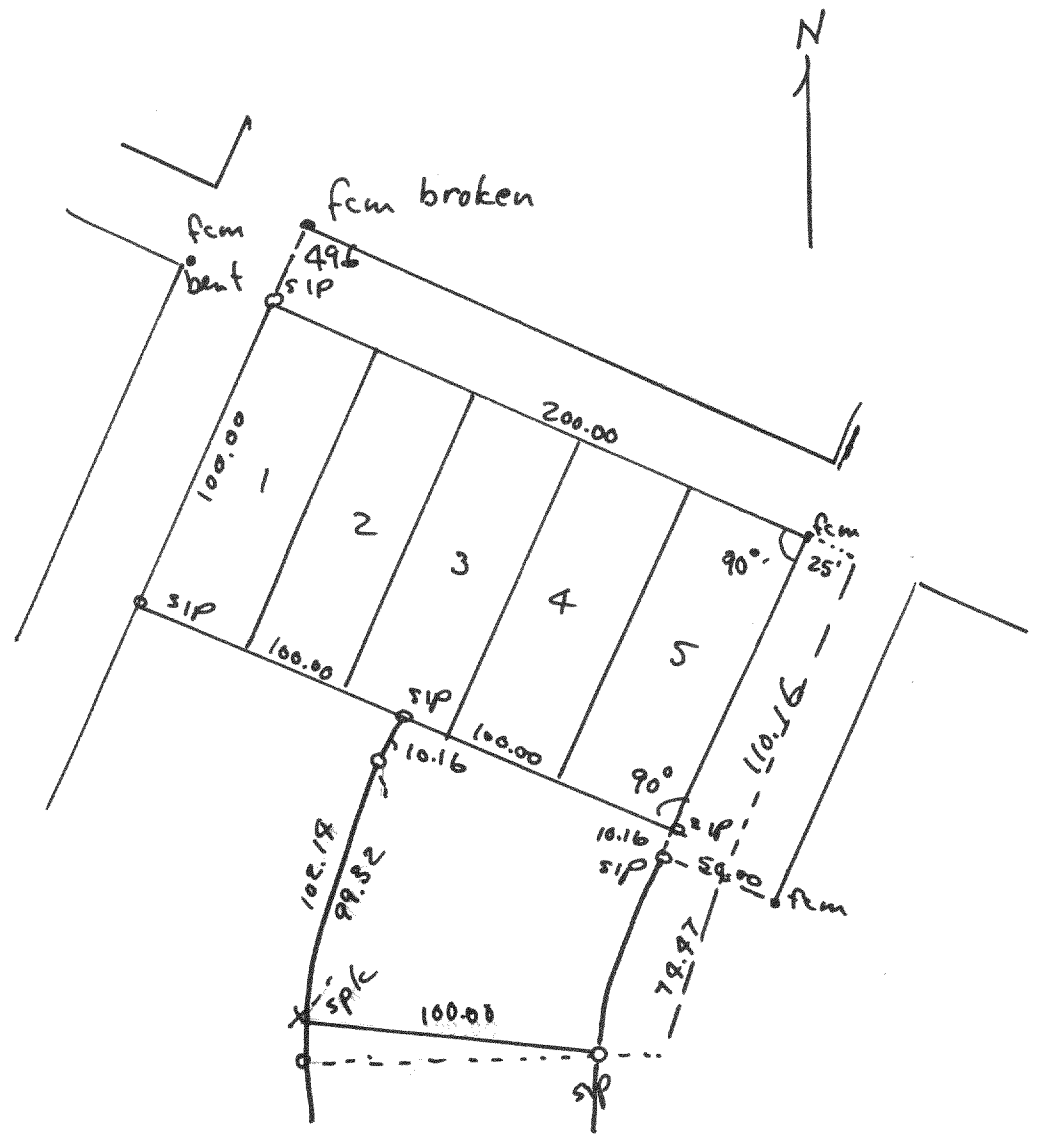

2221

Plat of survey of lots 1, 2, 3, 4, 5 & 30, Block 39 of Interlaken located in Sec 11, T3N R16E of Walworth County Wis.
Sept 25, 1950

Lloyd S. Jensen
County Surveyor

2222

Survey of lots 9 & 29 Block 39 of Interlaken located in Sec 11, T3N R16E of Walworth County, Wis.
October 9, 1950

Lloyd S. Jensen
County Surveyor

2223

Plat of survey of lots 19-22 incl., Block 44 Interlaken located in Sec 11, T3N R16E of Walworth County, Wis.
Nov 10, 1950

Lloyd S. Jensen
County Surveyor