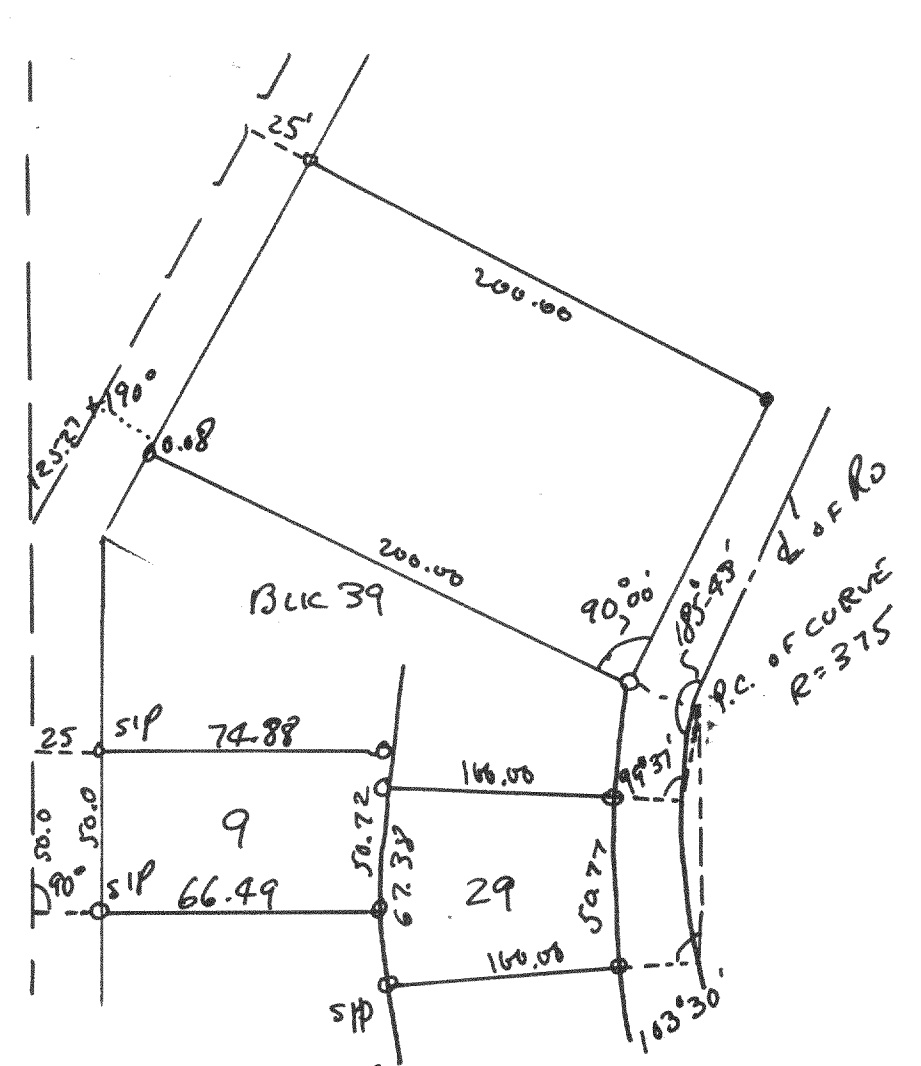

2221

Plat of survey of lots 1, 2, 3, 4, 5 & 30, Block 39 of Interlaken located in Sec 11, T3N R16E of Walworth County Wis.
Sept 25, 1950

Lloyd S. Jensen
County Surveyor

2222

Survey of lots 9 & 29 Block 39 of Interlaken located in Sec 11, T3N R16E of Walworth County, Wis.
October 9, 1950

Lloyd S. Jensen
County Surveyor

2223

Plat of survey of lots 19-22 incl., Block 44 Interlaken located in Sec 11, T3N R16E of Walworth County, Wis.
Nov 10, 1950

Lloyd S. Jensen
County Surveyor