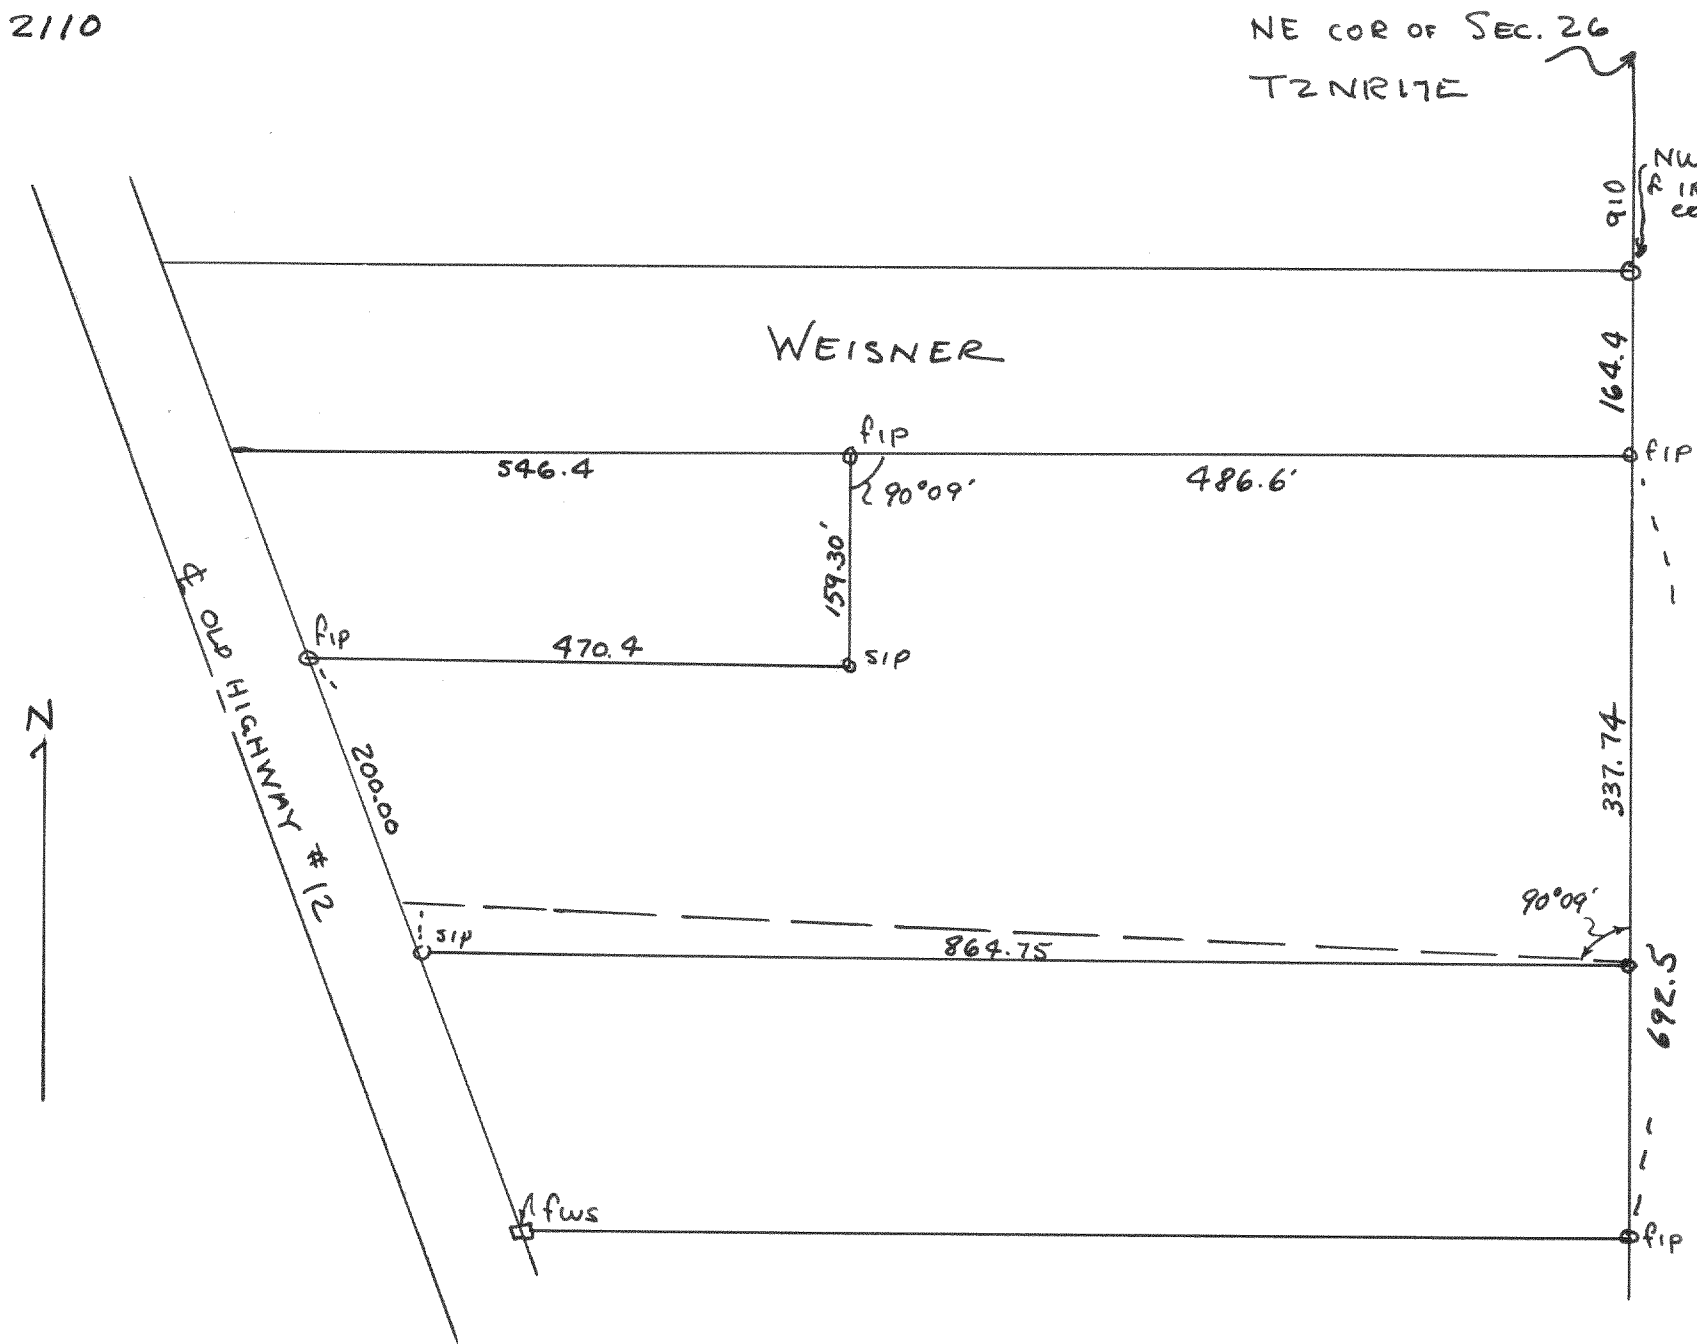

2110

Plot of survey of a parcel of land located in the NE 1/4 of
 Sec 26, T2N R17E, Walworth Co., Wisconsin
 Aug 1949
 Lloyd S. Jensen
 County Surveyor

2111

Plot of survey of part of lots 7 & 8 of Block 27
 in the city of Lake Geneva, Walworth Co., Wis.
 Sept 15, 1949
 Lloyd S. Jensen
 County Surveyor