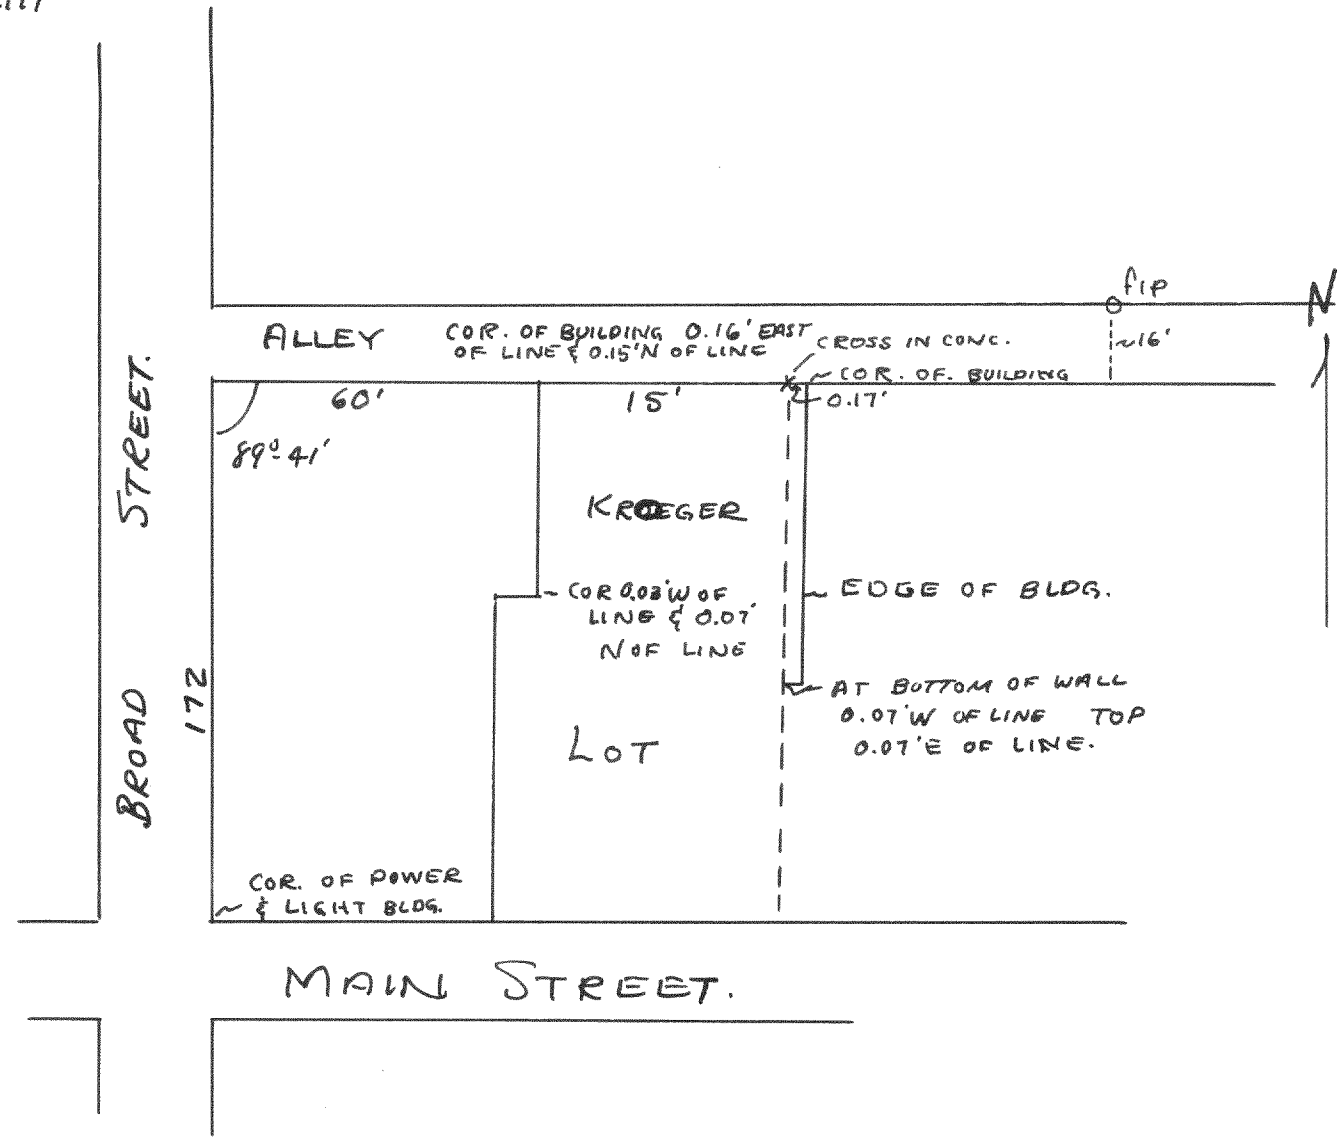

2110

Plot of survey of a parcel of land located in the NE 1/4 of
 Sec 26, T2N R17E, Walworth Co., Wisconsin
 Aug 1949
 Lloyd S. Jensen
 County Surveyor

2111

Plot of survey of part of lots 7 & 8 of Block 27
 in the city of Lake Geneva, Walworth Co., Wis.
 Sept 15, 1949
 Lloyd S. Jensen
 County Surveyor