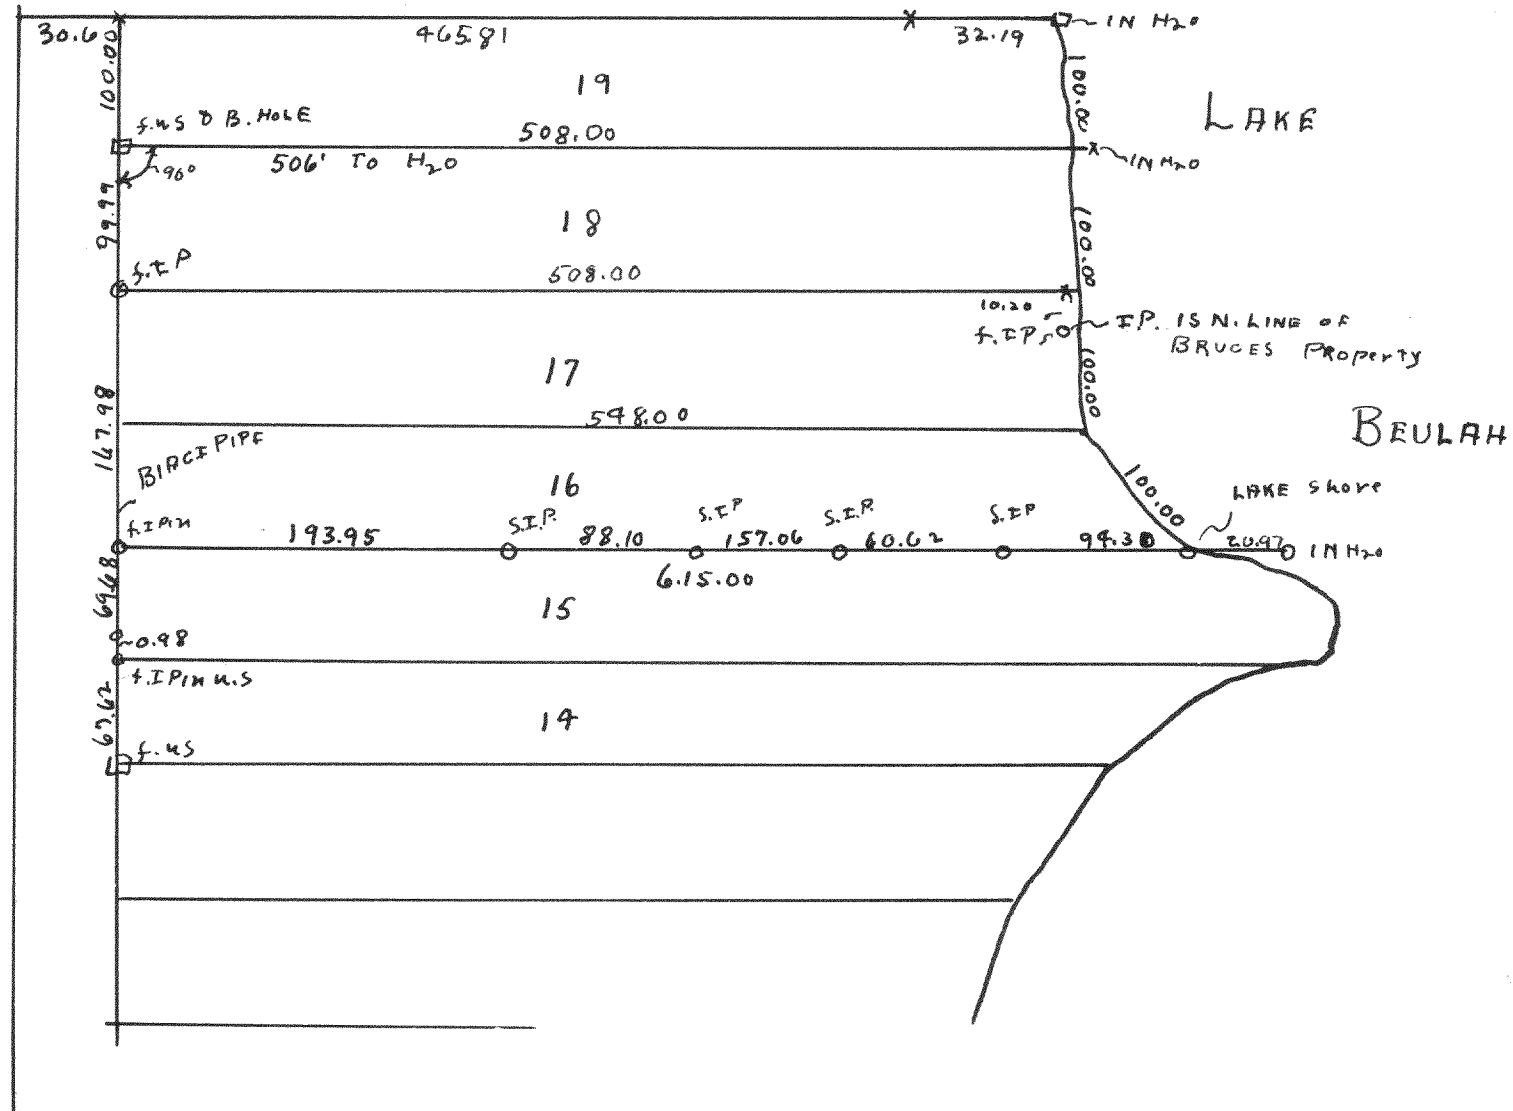

1996

Plat of survey of the line between lots 15 & 16 of Rosanna Park at Lake Beulah T4NR18E of Walworth County Wisconsin October 20 1948
 Lloyd S Jensen
 County Surveyor
 L.S.J.

1997

See plat of Sutzman's subdivision on file at the Register of Deeds office Elkhorn Wis 1948
 Lloyd S Jensen
 County Surveyor
 L.S.J.

#1998

Plat of survey of a parcel of land located in the SW 1/4 of the NW 1/4 of Section 24 T3N R16E March 20, 1947
 Lloyd S Jensen
 County Surveyor
 L.S.J.