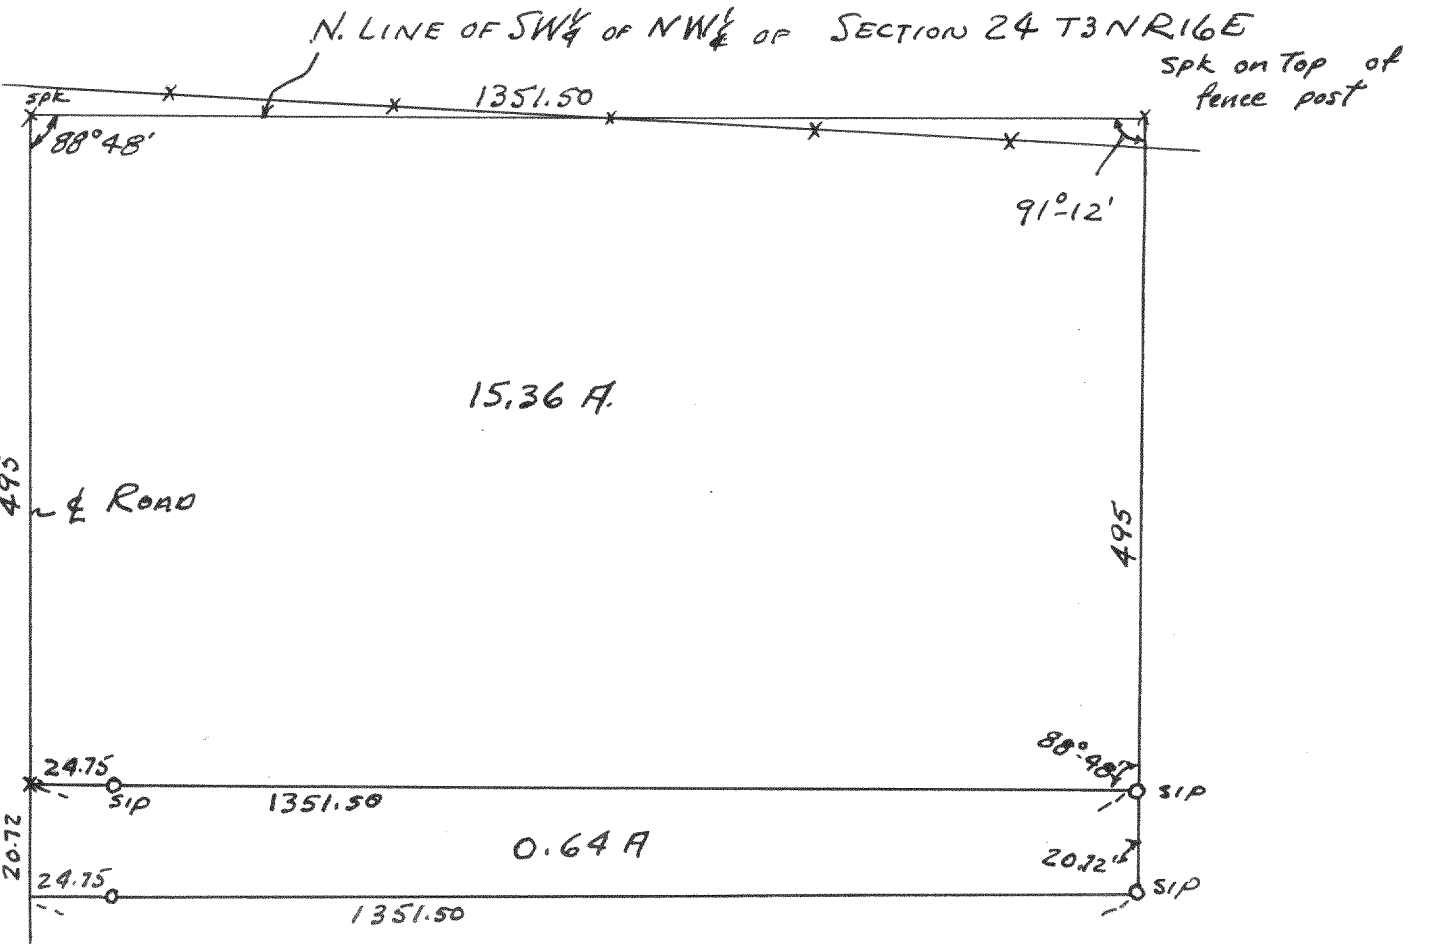

1996

Plat of survey of the line between lots 15 & 16 of Rosanna Park at Lake Beulah T4NR18E of Walworth County Wisconsin October 20 1948
 Lloyd S Jensen
 County Surveyor
 L.S.J.

1997

See plat of Sutzman's subdivision on file at the Register of Deeds office Elkhorn Wis 1948
 Lloyd S Jensen
 County Surveyor
 L.S.J.

#1998

Plat of survey of a parcel of land located in the SW 1/4 of the NW 1/4 of Section 24 T3N R16E March 20, 1947
 Lloyd S Jensen
 County Surveyor
 L.S.J.