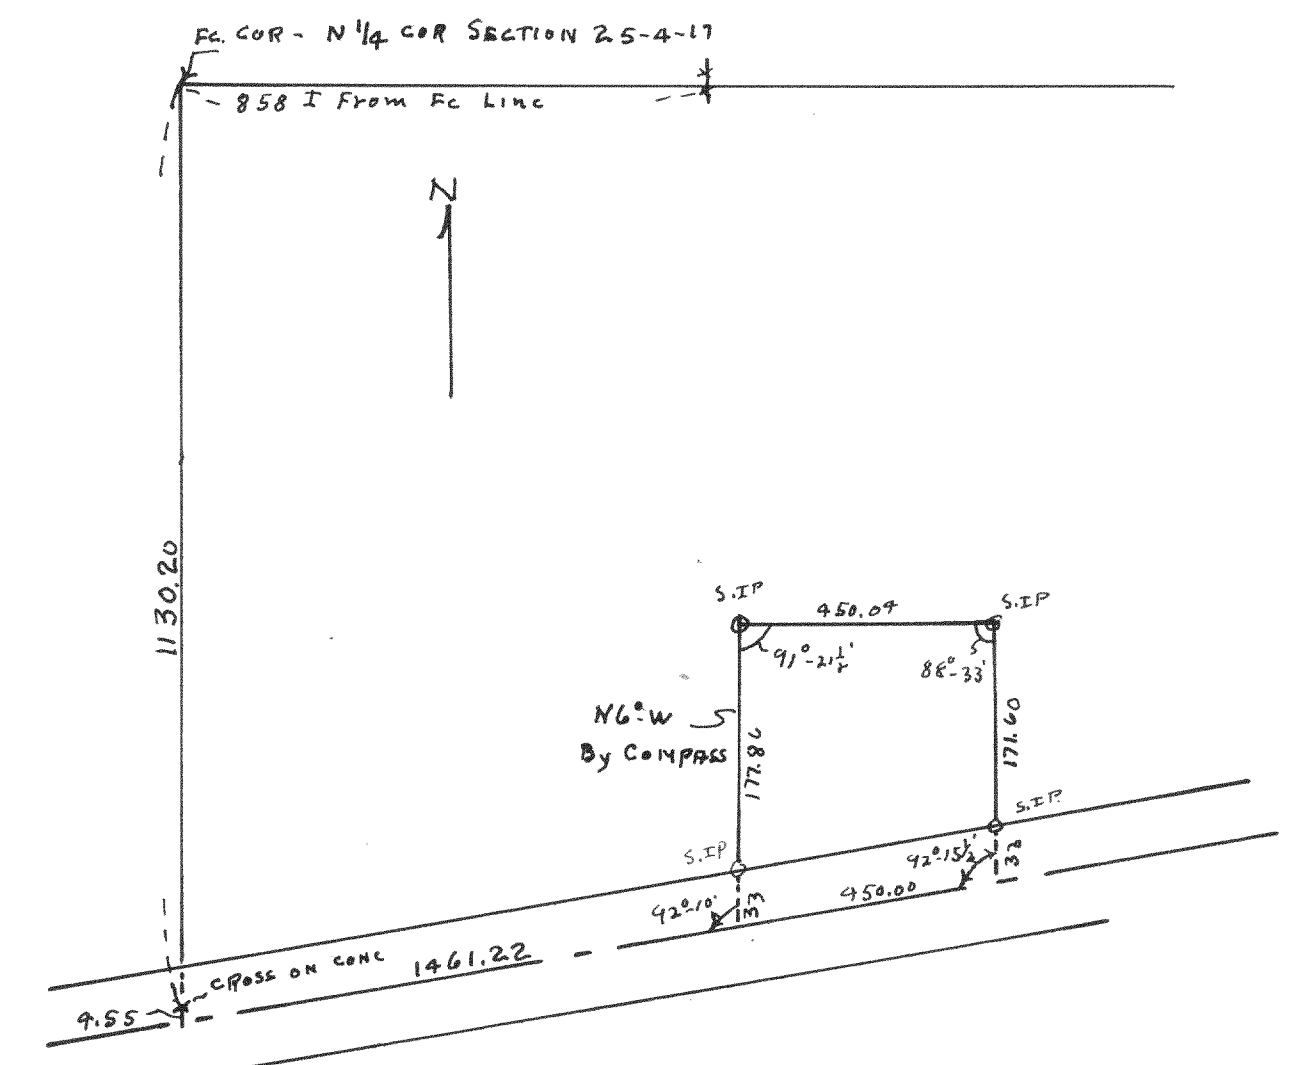

1968

Plot of Lot 63 Lockwoods subdivision in the
 Village of Williams Bay, Walworth County, Wisconsin
 1948
 Lloyd Jensen
 County Surveyor
 LJS

1969

Plot of survey of the south line of Lot 24 Block 3 in Harbor View
 subdivision. Village of Williams Bay, Walworth County, Wisconsin
 Sept 22, 1948
 Lloyd Jensen (LJS)
 County Surveyor

1970

Plot of survey of lots 5, 6, 7, 8 second statutory
 subdivision Williams Bay, Walworth County, Wis
 October 1948
 Lloyd Jensen
 County Surveyor
 LJS

1971

Plot of survey of a parcel of land located in the NE 1/4 of
 Section 25 T9N R1E of Walworth County Wisconsin
 February 17, 1948
 Lloyd Jensen
 County Surveyor
 LJS