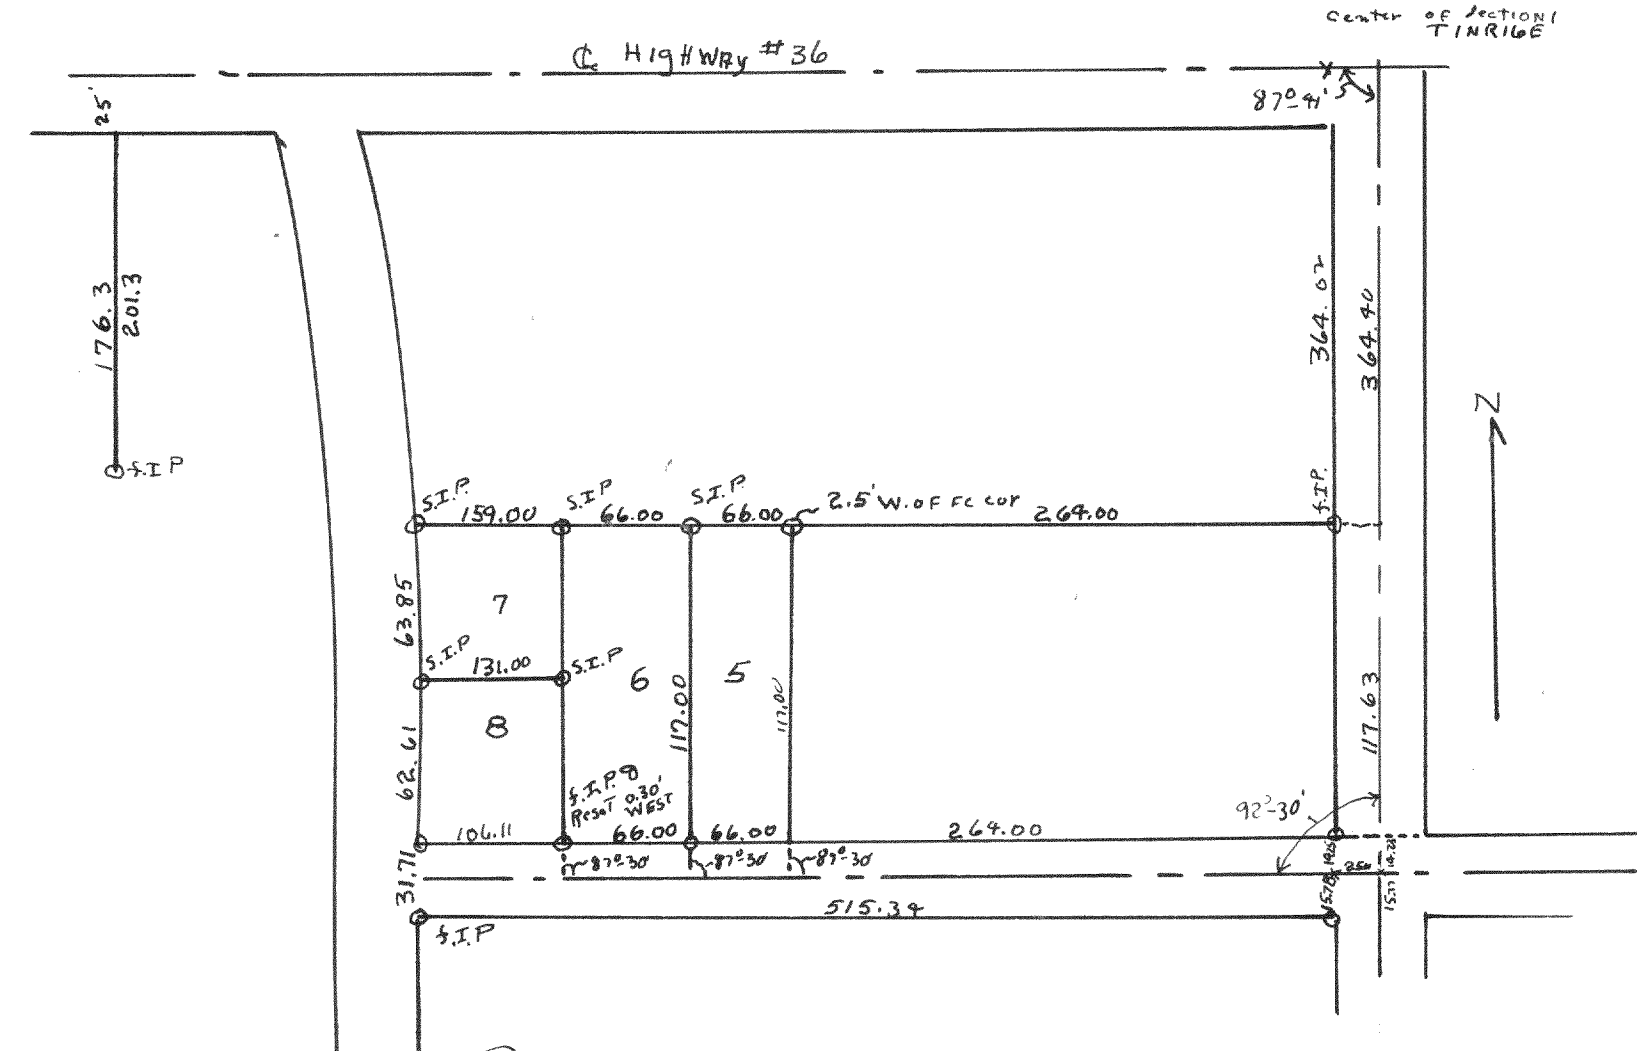

1968

Plot of Lot 63 Lockwoods subdivision in the
 Village of Williams Bay, Walworth County, Wisconsin
 1948
 Lloyd Jensen
 County Surveyor
 LJS

1969

Plot of survey of the south line of Lot 24 Block 3 in Harbor View
 subdivision. Village of Williams Bay, Walworth County, Wisconsin
 Sept 22, 1948
 Lloyd Jensen (LJS)
 County Surveyor

1970

Plot of survey of lots 5, 6, 7, 8 second statutory
 subdivision Williams Bay, Walworth County, Wis
 October 1948
 Lloyd Jensen
 County Surveyor
 LJS

1971

Plot of survey of a parcel of land located in the NE 1/4 of
 Section 25 T9N R1E of Walworth County Wisconsin
 February 17, 1948
 Lloyd Jensen
 County Surveyor
 LJS