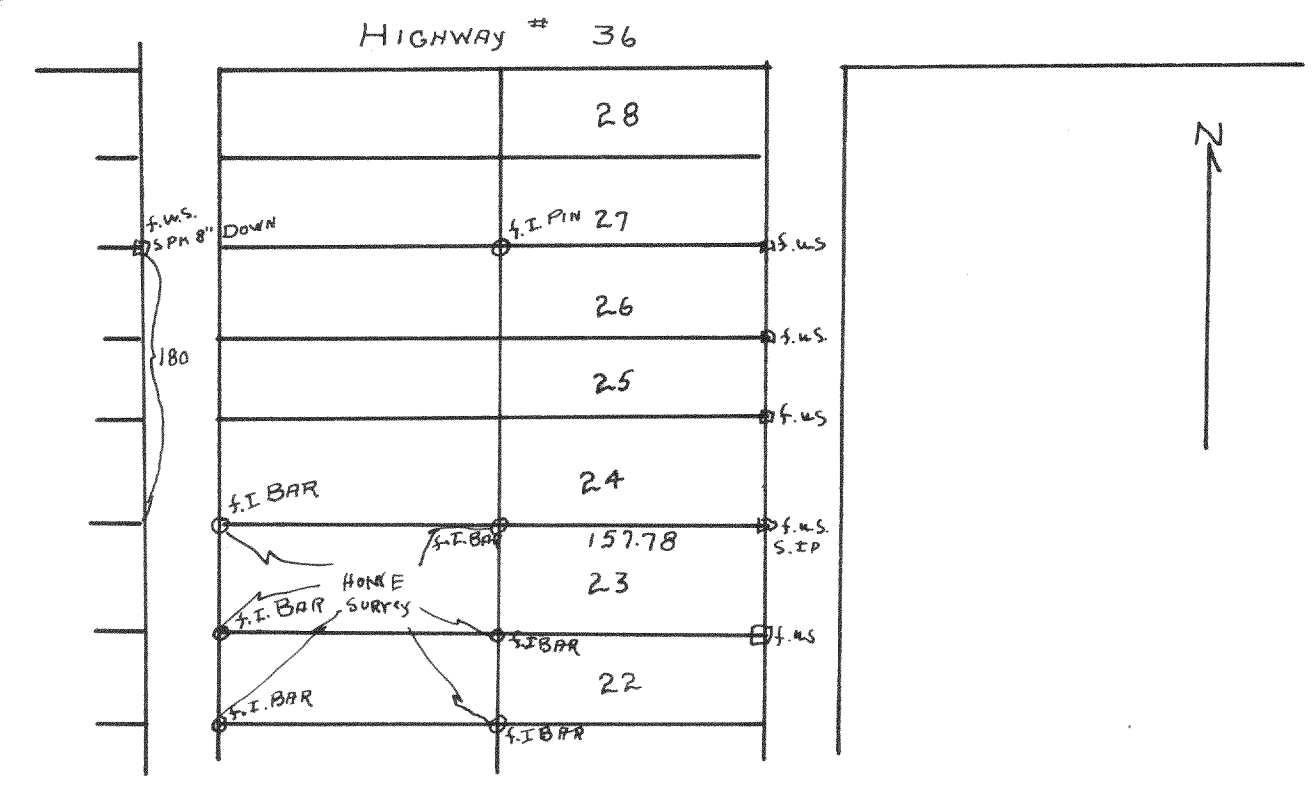

1968

Plot of Lot 63 Lockwoods subdivision in the
 Village of Williams Bay, Walworth County, Wisconsin
 1948
 Lloyd Jensen
 County Surveyor
 LJS

1969

Plot of survey of the south line of Lot 24 Block 3 in Harbor View
 subdivision. Village of Williams Bay, Walworth County, Wisconsin
 Sept 22, 1948
 Lloyd Jensen (LJS)
 County Surveyor

1970

Plot of survey of lots 5, 6, 7, 8 second statutory
 subdivision Williams Bay, Walworth County, Wis
 October 1948
 Lloyd Jensen
 County Surveyor
 LJS

1971

Plot of survey of a parcel of land located in the NE 1/4 of
 Section 25 T9N R1E of Walworth County Wisconsin
 February 17, 1948
 Lloyd Jensen
 County Surveyor
 LJS