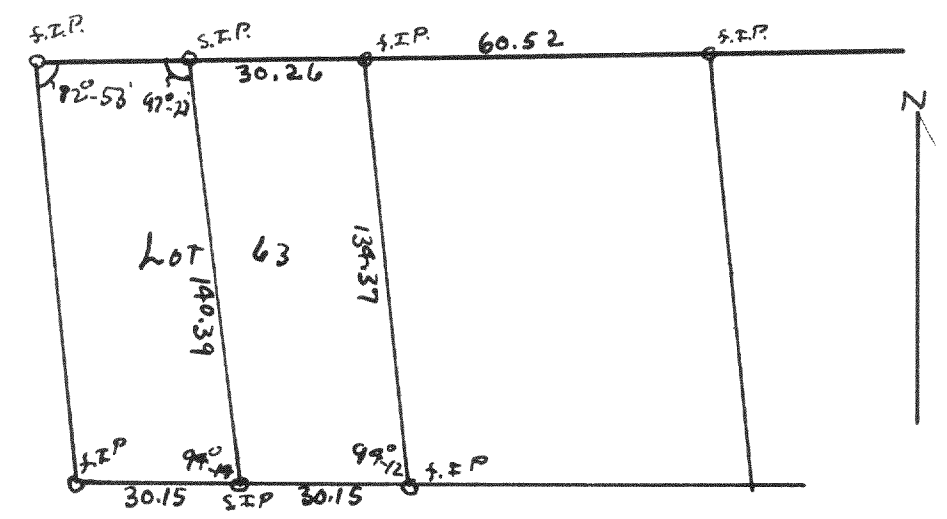

1968

Plot of Lot 63 Lockwoods subdivision in the
 Village of Williams Bay, Walworth County, Wisconsin
 1948
 Lloyd Jensen
 County Surveyor
 LJS

1969

Plot of survey of the south line of Lot 24 Block 3 in Harbor View
 subdivision. Village of Williams Bay, Walworth County, Wisconsin
 Sept 22, 1948
 Lloyd Jensen (LJS)
 County Surveyor

1970

Plot of survey of lots 5, 6, 7, 8 second statutory
 subdivision Williams Bay, Walworth County, Wis
 October 1948
 Lloyd Jensen
 County Surveyor
 LJS

1971

Plot of survey of a parcel of land located in the NE 1/4 of
 Section 25 T9N R1E of Walworth County Wisconsin
 February 17, 1948
 Lloyd Jensen
 County Surveyor
 LJS