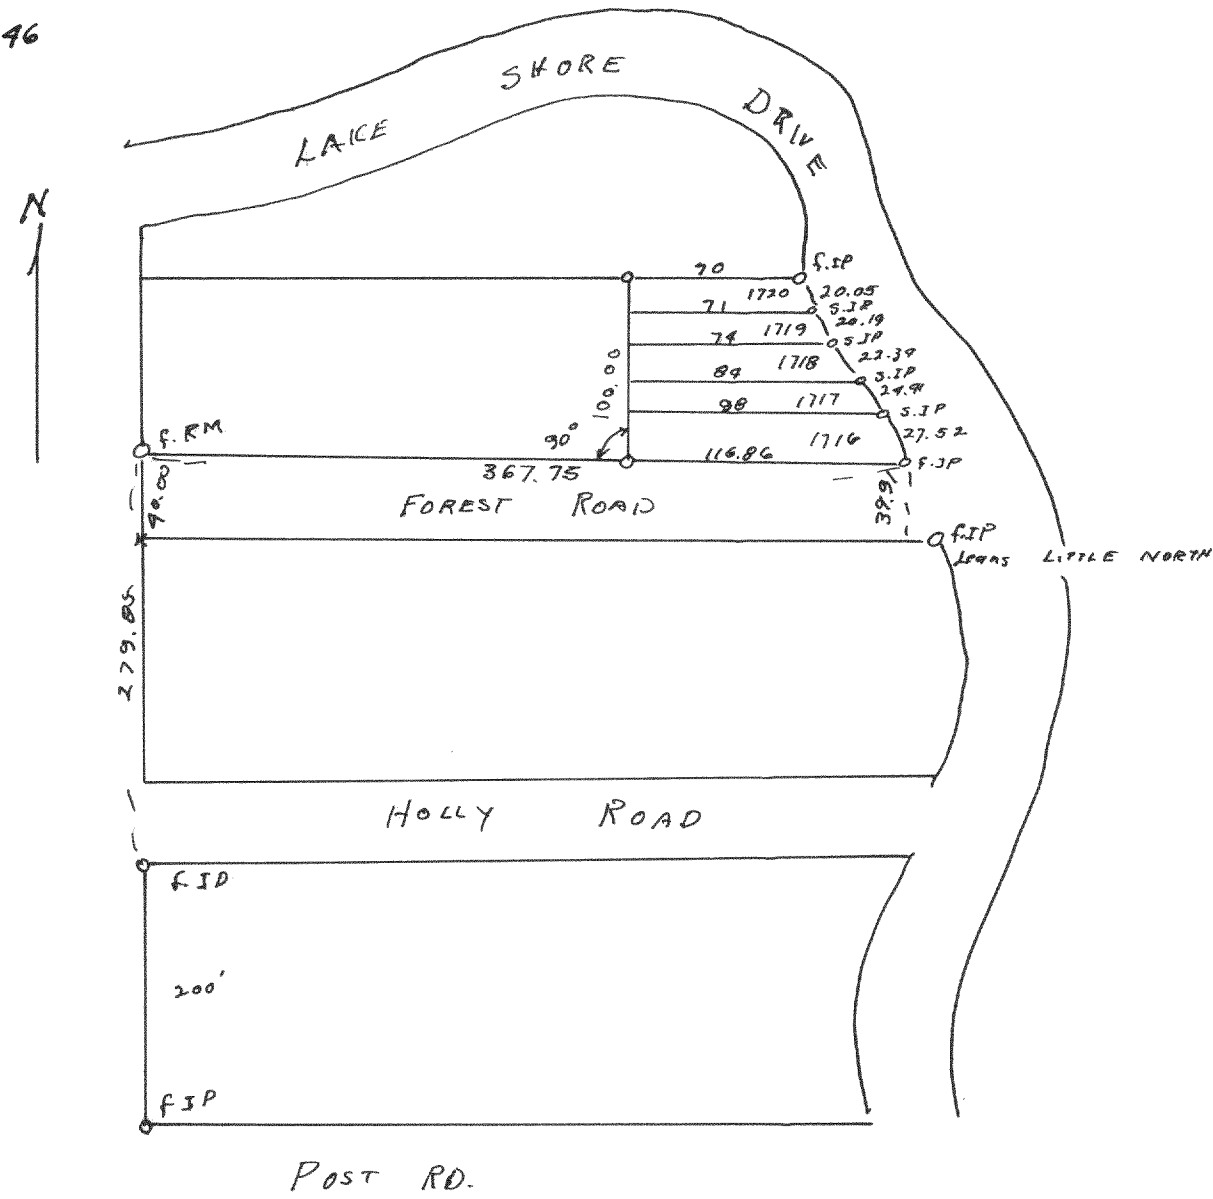

1846

Plot of survey of lots 1716-1720 Pell Lake Subdivision
in TINRIBE Walworth County.
June 4 1948
Lloyd L Jensen
County Surveyor
c.e.

1848

Plot of survey of lots 365-367 Pell Lake Subdivision in TINRIBE
Walworth County
July 27, 1948
Lloyd L Jensen
County Surveyor
c.e.

1847

Plot of survey of lots 1025-1036 Pell Lake Addition TINRIBE
Walworth County
June 4, 1948
Lloyd L Jensen
County Surveyor
c.e.

1849

Plot of survey of lots 3374-3376 Section 3 Pell Lake Subdivision
in TINRIBE Walworth County
July 27, 1948
Lloyd L Jensen
County Surveyor
c.e.