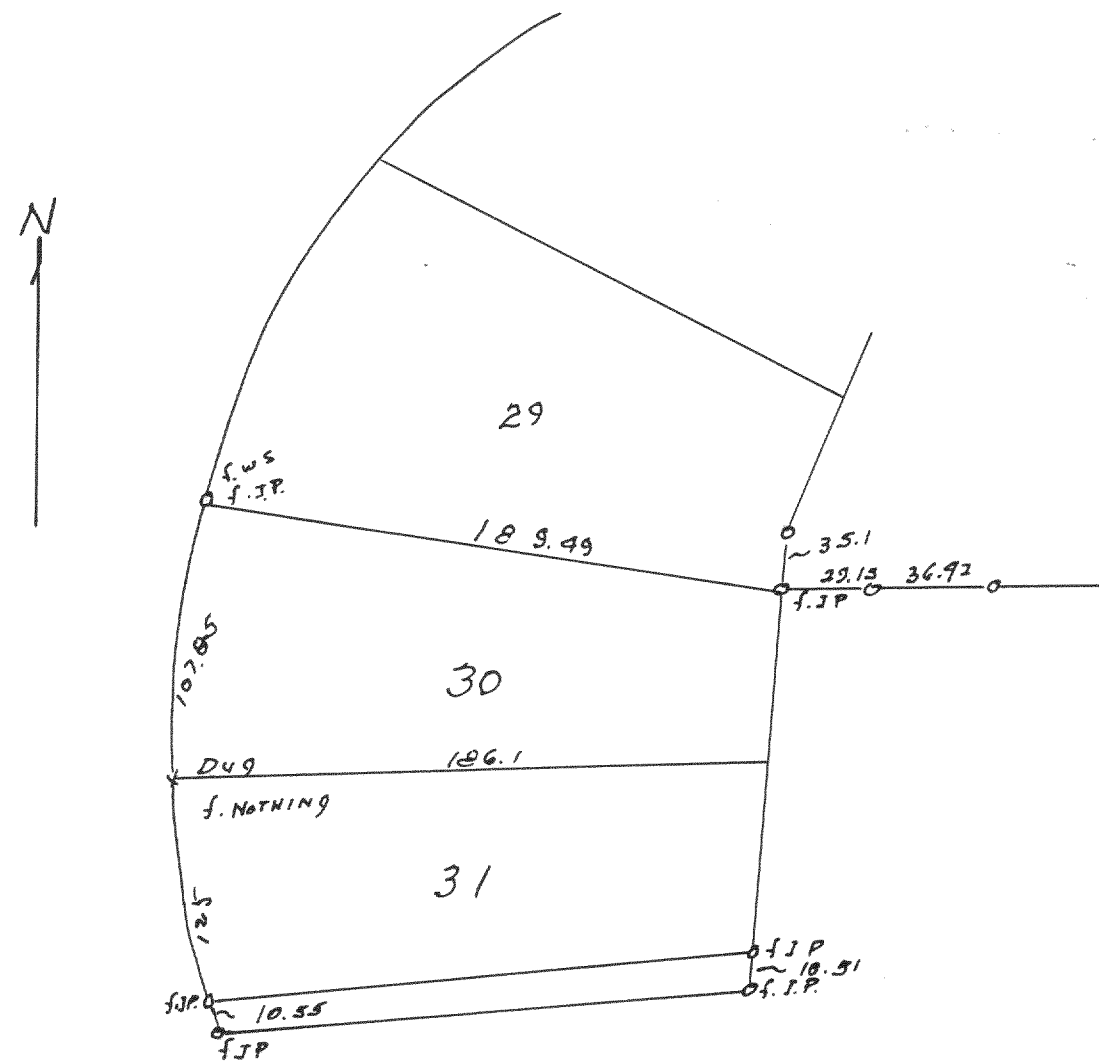

N 1818

Plat of survey of Lot 2 Block C Country Club Estate in  
 the Village of Fontana, Walworth, County  
 Dec. 10, 1948  
 Lloyd L. Jensen  
 County Surveyor.  
 C.S.

N 1819

PLAT of Survey of lots 30 + 31 Unit 1 Country Club Estate  
 in the Village of Fontana Walworth, County  
 Dec 21, 1948  
 Lloyd L. Jensen  
 County Surveyor.  
 C.S.