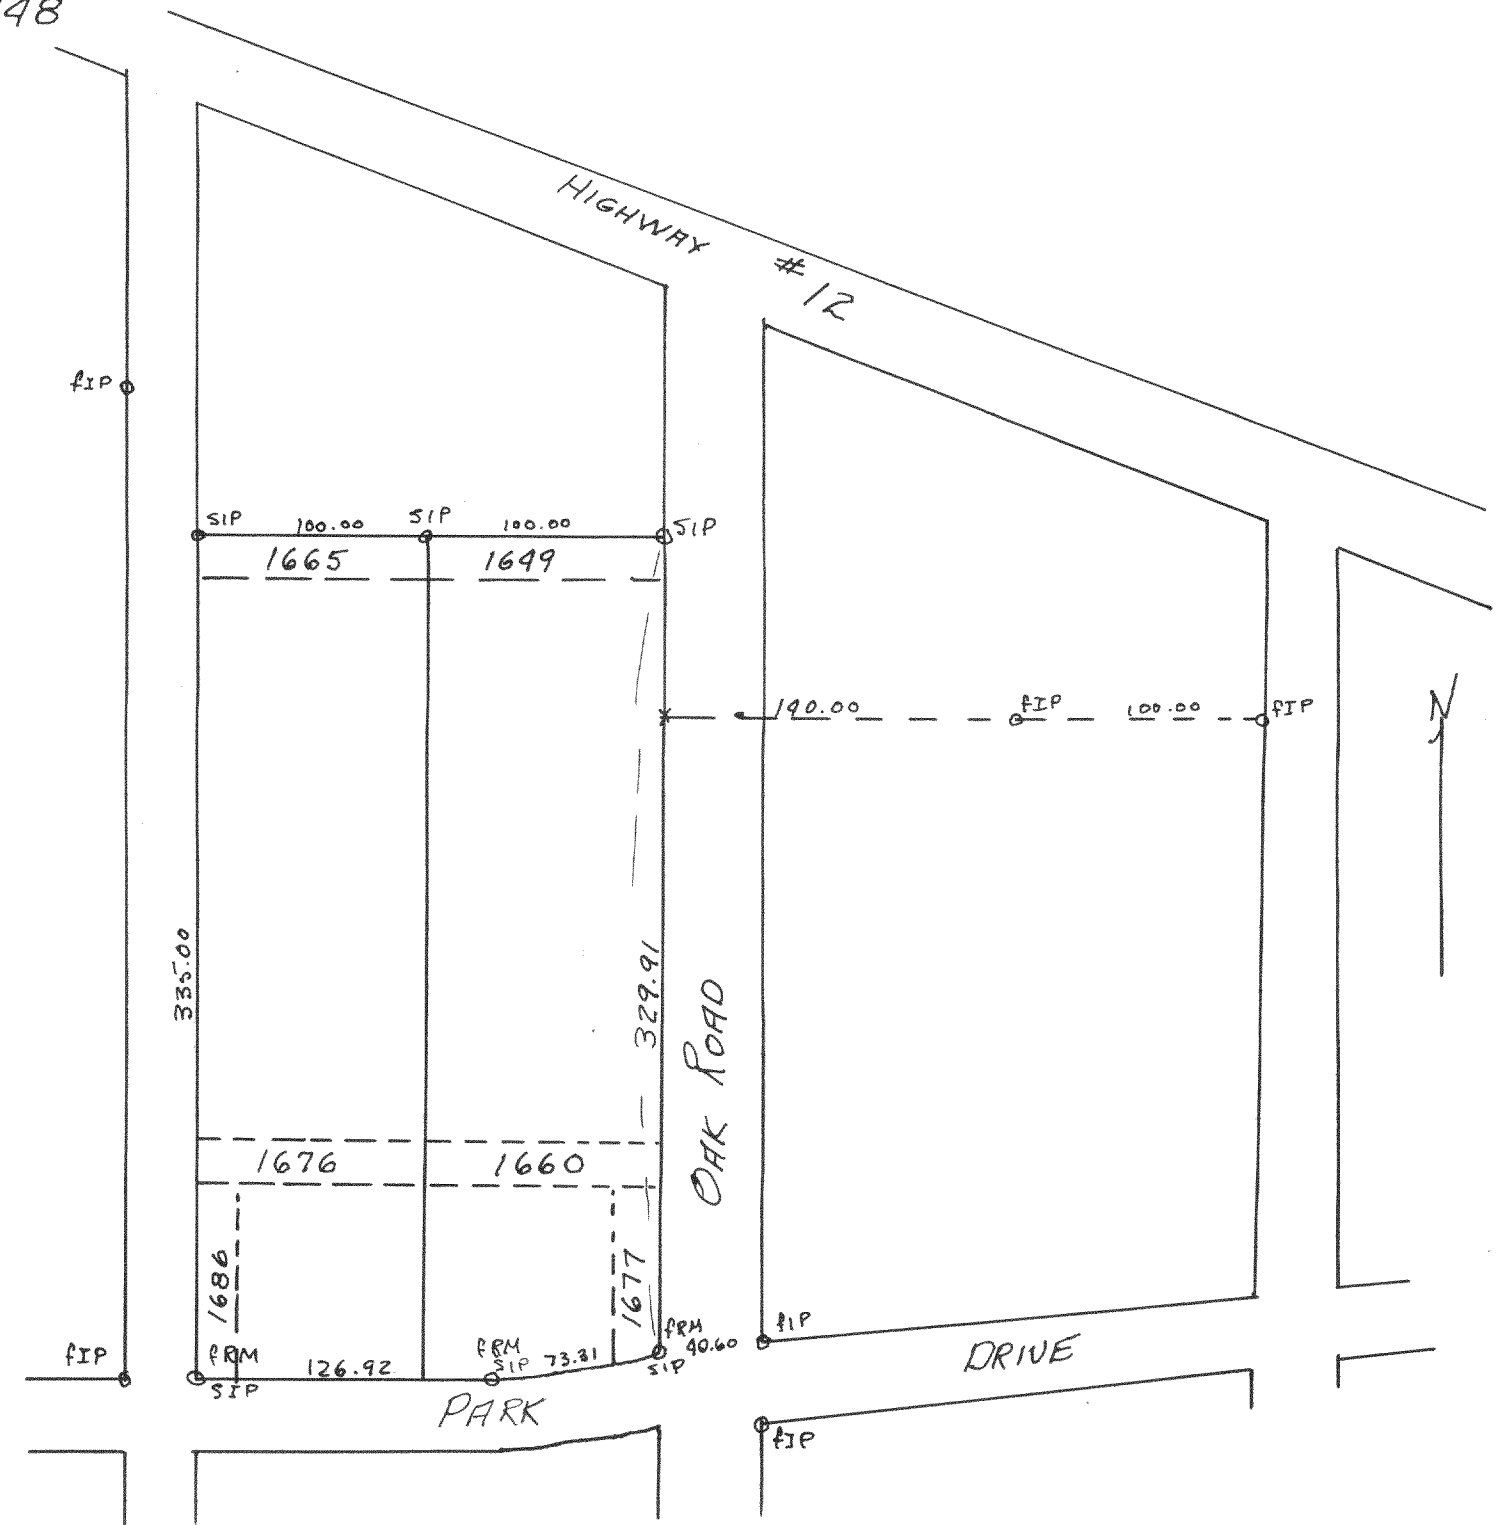

#1748

Plot of survey of lots 1499-1460, 1465-1480 Lake Como Beach
 subdivision, Walworth County Wisconsin

May 26, 1947

Lloyd & Jensen
 County Surveyor
 LJS

#1749

Plot of survey of lots 6881-6885 Lake Como Beach
 subdivision, Walworth County Wisconsin

May 26, 1947

Lloyd & Jensen
 County Surveyor
 LJS