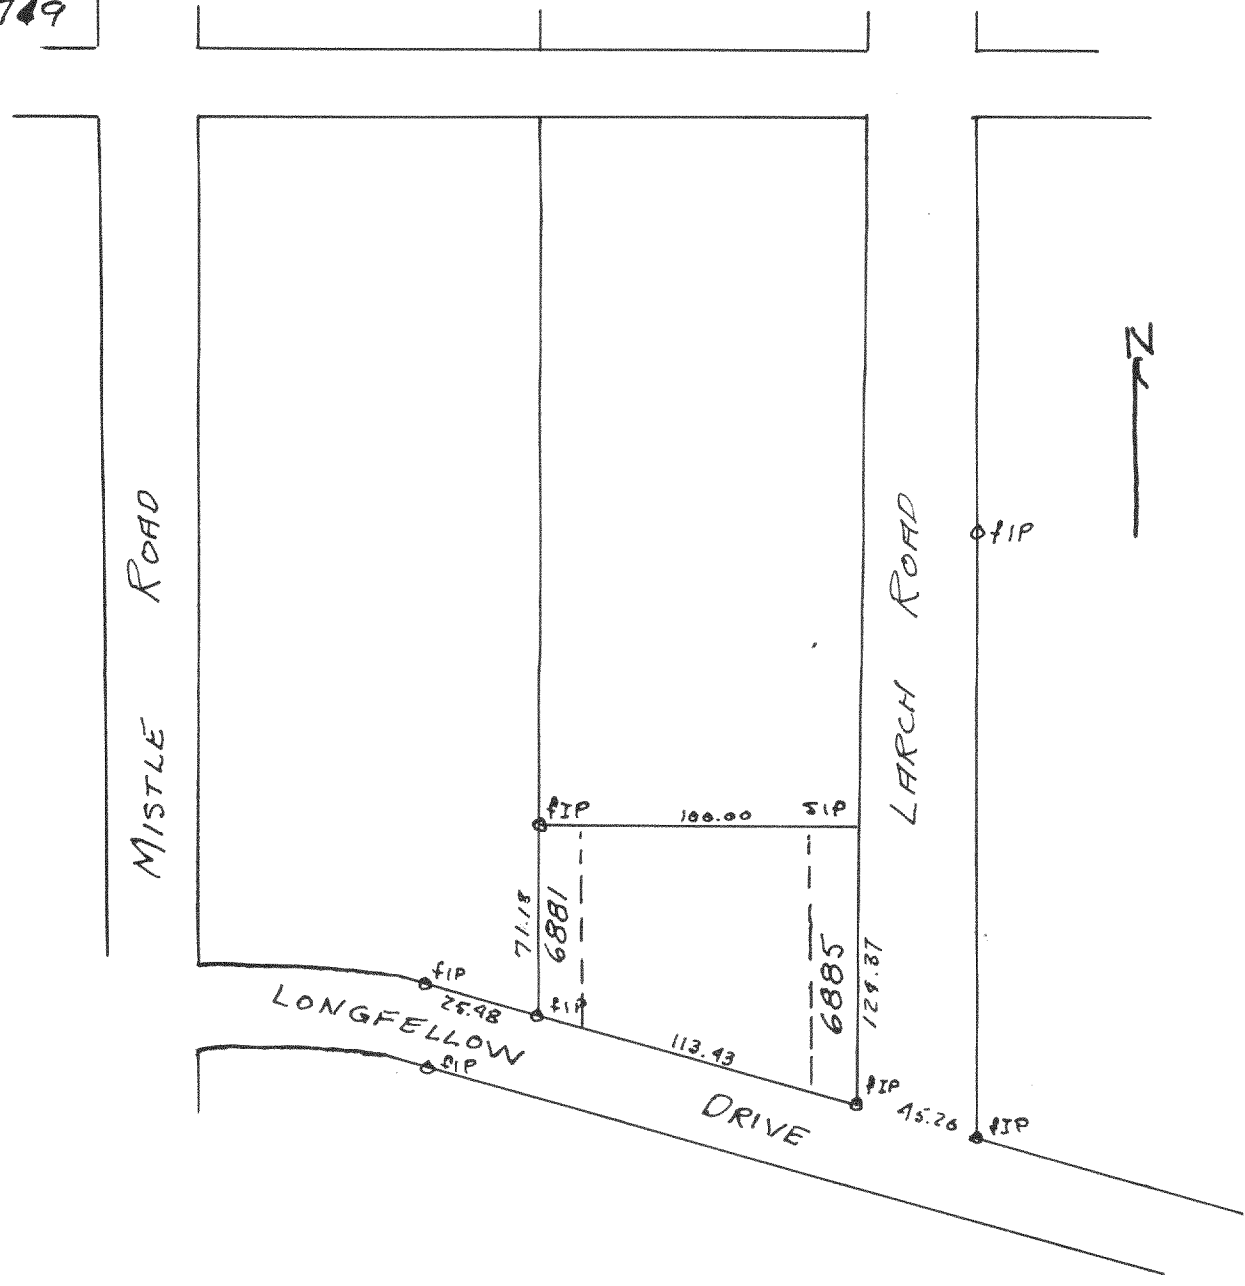

#1748

Plot of survey of lots 1499-1460, 1465-1480 Lake Como Beach
 subdivision, Walworth County Wisconsin

May 26, 1947

Lloyd & Jensen
 County Surveyor
 LJS

#1749

Plot of survey of lots 6881-6885 Lake Como Beach
 subdivision, Walworth County Wisconsin

May 26, 1947

Lloyd & Jensen
 County Surveyor
 LJS