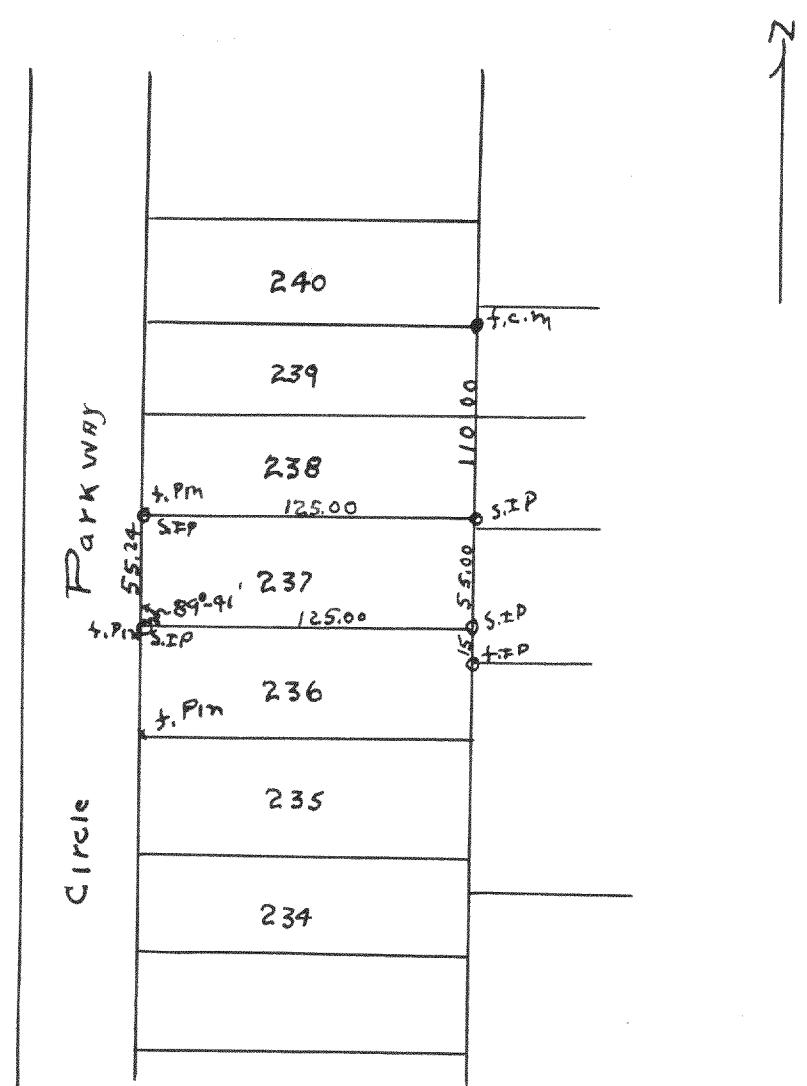

1721

Plat of survey of lot 237 in Cedar Point Park 3rd Addition in Village of Williams Bay, Walworth County, Wisconsin
 Nov. 3, 1947

Lloyd L Jensen
 County Surveyor

1722

Plat of survey of O.L. 50 of assessors Plat City of Bellevue Walworth County Wisconsin

1947

Lloyd L Jensen
 County Surveyor