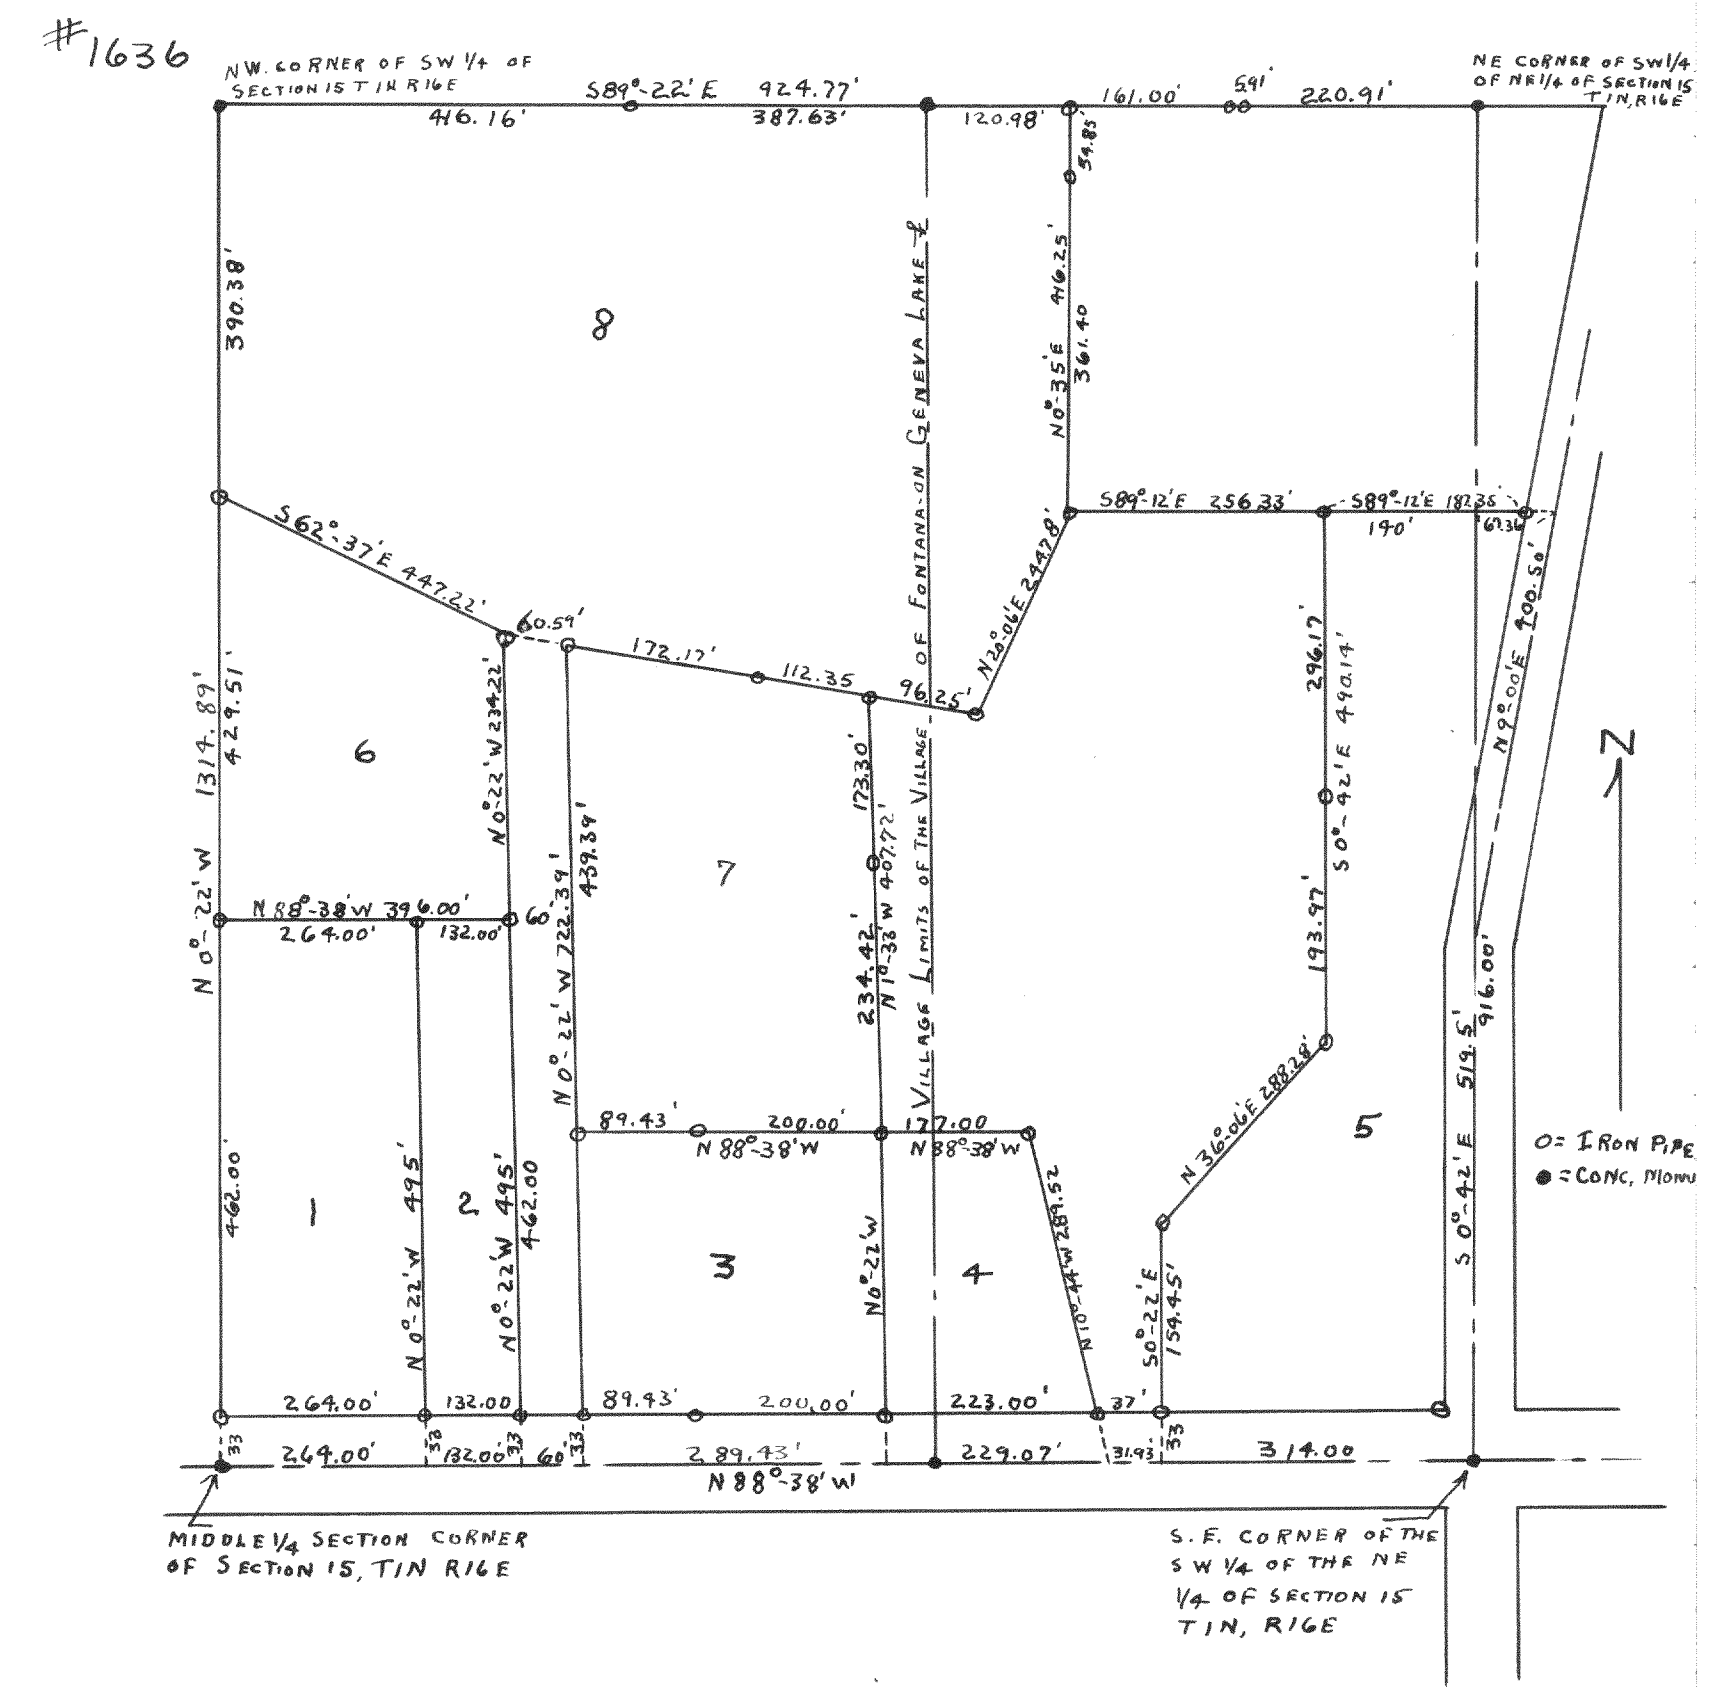

Plot of Survey of Parcels of land 1 to 8 on the Wickstrom Farm located in the NE 1/4 of Section 26 T2N, R16E Walworth County Wisconsin
 Lloyd L Jensen
 County Surveyor
 Oct 1946
 G.T.D.

Plot of Survey of land located in the SW 1/4 of the NE 1/4 of section 15 T1N R16E part of which is known as Outlot 18 of Assessor's Plat No. 1, C.L. Douglas Addition to the Village of Fontana-on-Geneva Lake Walworth County Wisconsin
 Lloyd L Jensen
 County Surveyor
 Feb. 47
 G.T.D.