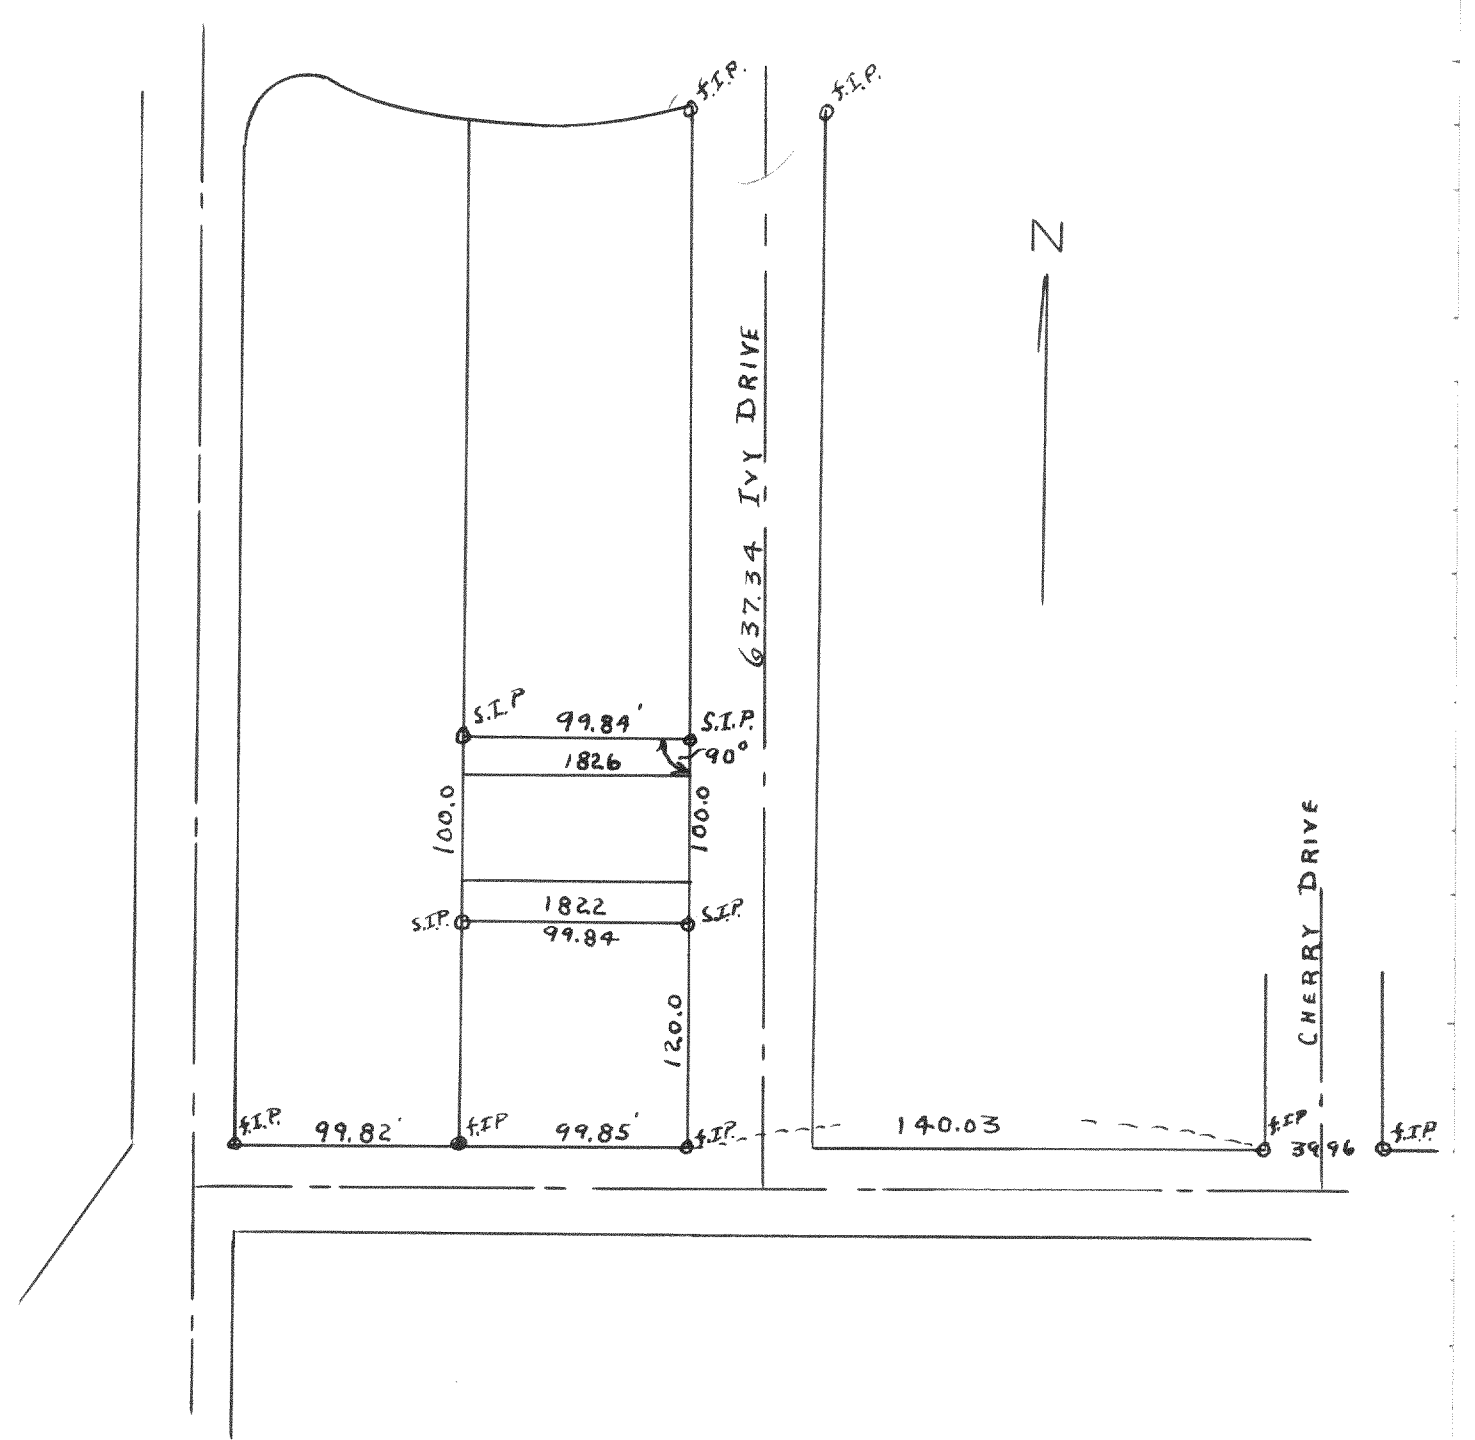

Plot of Survey of Lots 5020 to 5024 in Section 3
of Bell Lake Subdivisions, Walworth County, Wisconsin
Lloyd L. Jensen
County Surveyor
Aug. 1946
G.T.D

#1616

Plot of Survey of Lots 1822 to 1826 in Section I
of Bell Lake Subdivisions in Walworth County, Wis.
Lloyd L. Jensen
County Surveyor
Aug. 1946