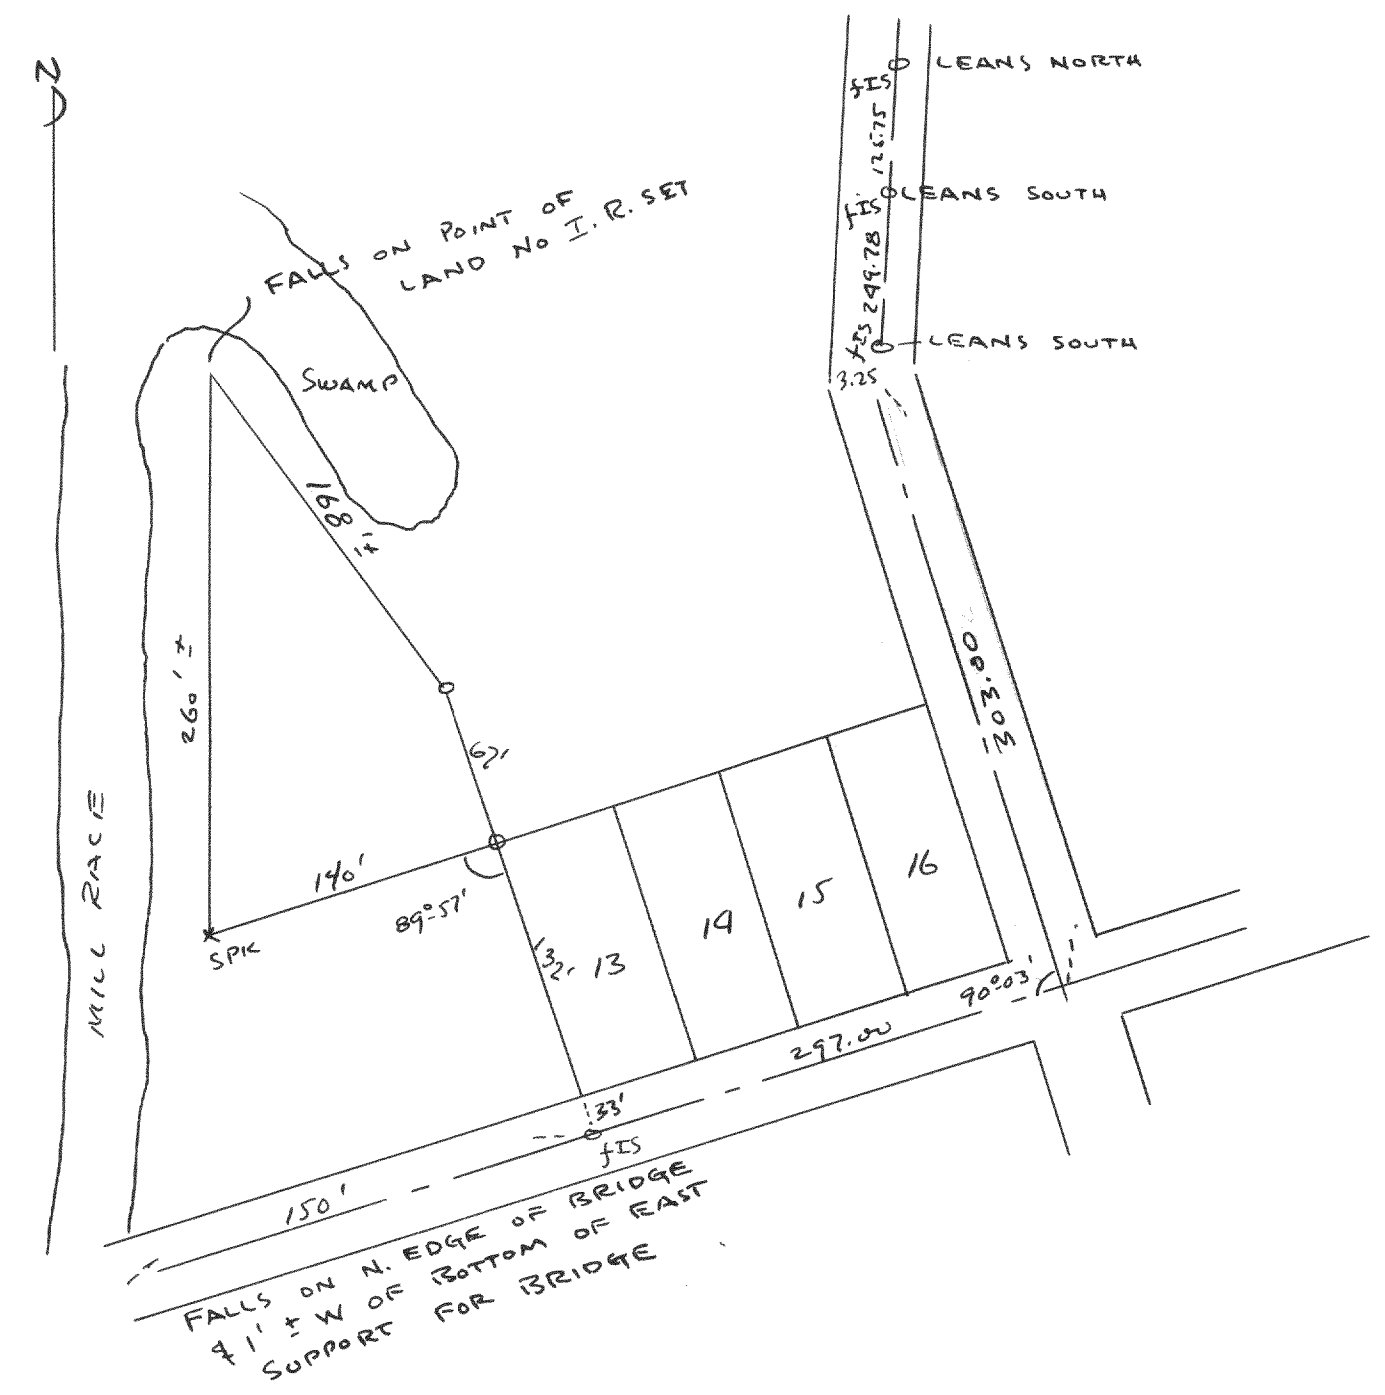

2437

Plat of survey of parcel of land located between Lot 13 of Original Town and the Mill Race, Village of Lyons, Walworth County, Wisconsin
 April 18, 1951

Lloyd L. Jensen JCB
 County Surveyor

2438

Plat of survey of Fellows property located in the SE 1/4 of Sec 9-2-18 Walworth County, Wisconsin
 Sept 14, 1951

Lloyd L. Jensen JCB
 County Surveyor