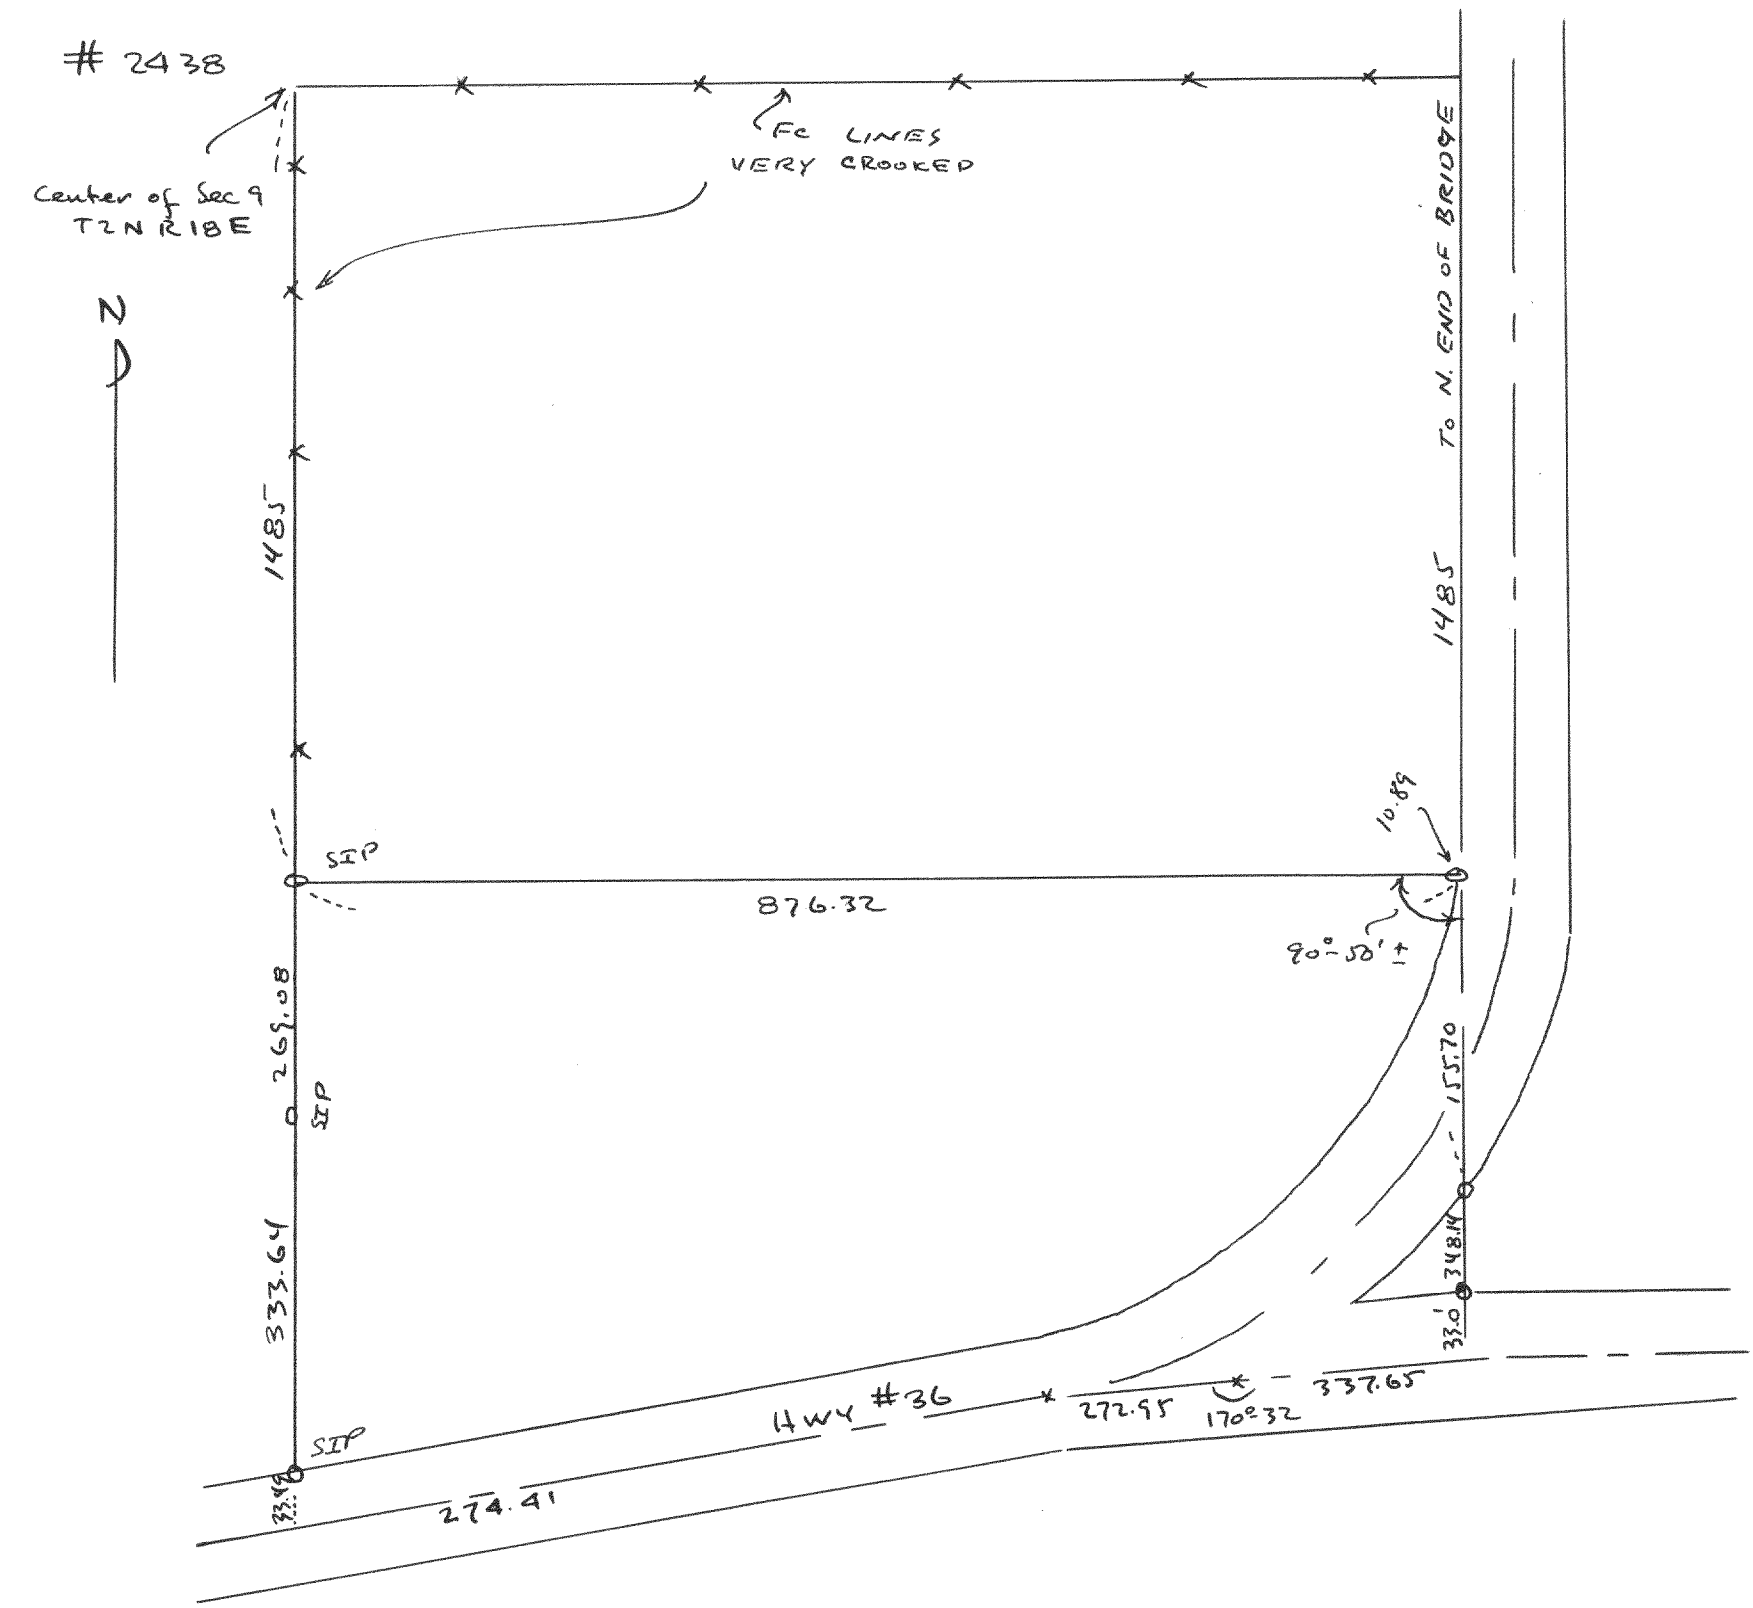

2437

Plat of survey of parcel of land located between Lot 13 of Original Town and the Mill Race, Village of Lyons, Walworth County, Wisconsin
 April 18, 1951

Lloyd L. Jensen JCB
 County Surveyor

2438

Plat of survey of Fellows property located in the SE 1/4 of Sec 9-2-18 Walworth County, Wisconsin
 Sept 14, 1951

Lloyd L. Jensen JCB
 County Surveyor