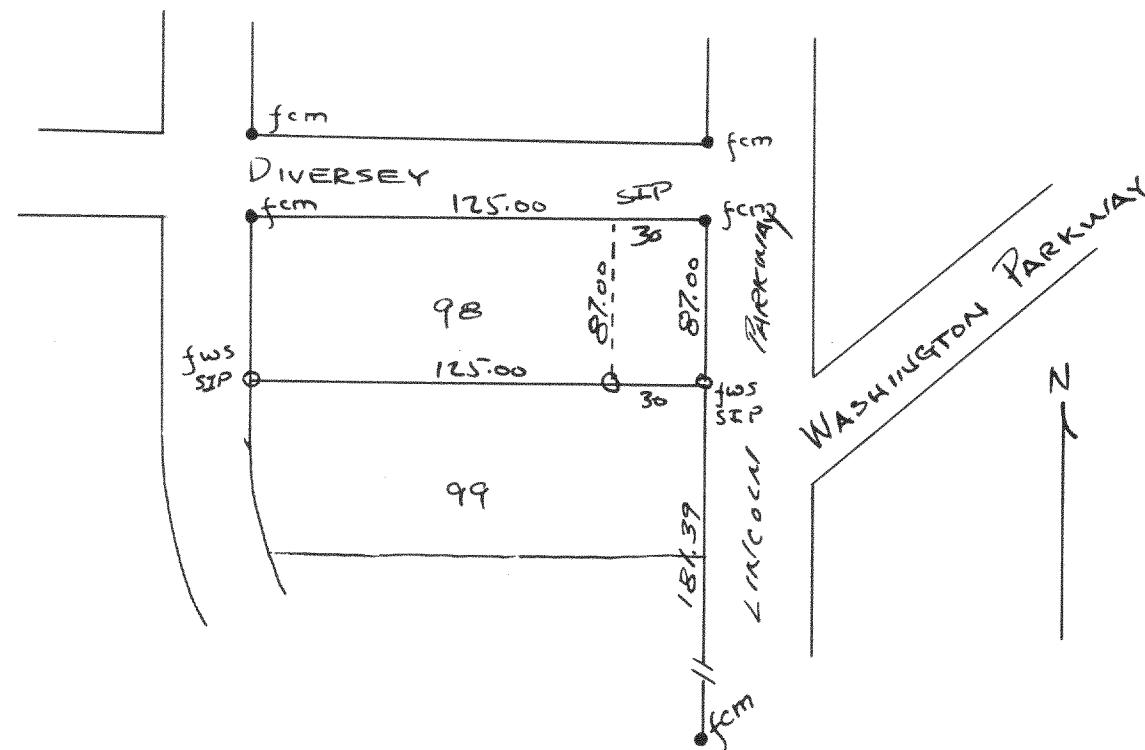

#2392

GENEVA LAKE  
 Plat of survey of lot 11, blk A, Cisco Beach Subd.,  
 located in the NE 1/4 of Sec 8, T14N R17E of Walworth Cty, Wis.  
 Nov 1950  
 Lloyd J. Jensen  
 County Surveyor

#2394

Plat of survey of lot 98 original plat Cedar Point Park  
 Village of Williams Bay, Walworth County, Wisconsin  
 Oct. 24, 1951  
 Lloyd J. Jensen  
 County Surveyor

Dist to house  
 3-26-51  
 LJS

#2393

Plat of survey of lots 112-113 Cedar Point Park 2nd  
 Add. Village of Williams Bay, Walworth County, Wis.  
 Oct 23, 1951

Lloyd J. Jensen  
 County Surveyor

#2395

Plat of survey of lot 19 Parklawn  
 Subdivision, City of Whitewater, Walworth  
 County, Wisconsin

April 5, 1951 Lloyd J. Jensen  
 County Surveyor