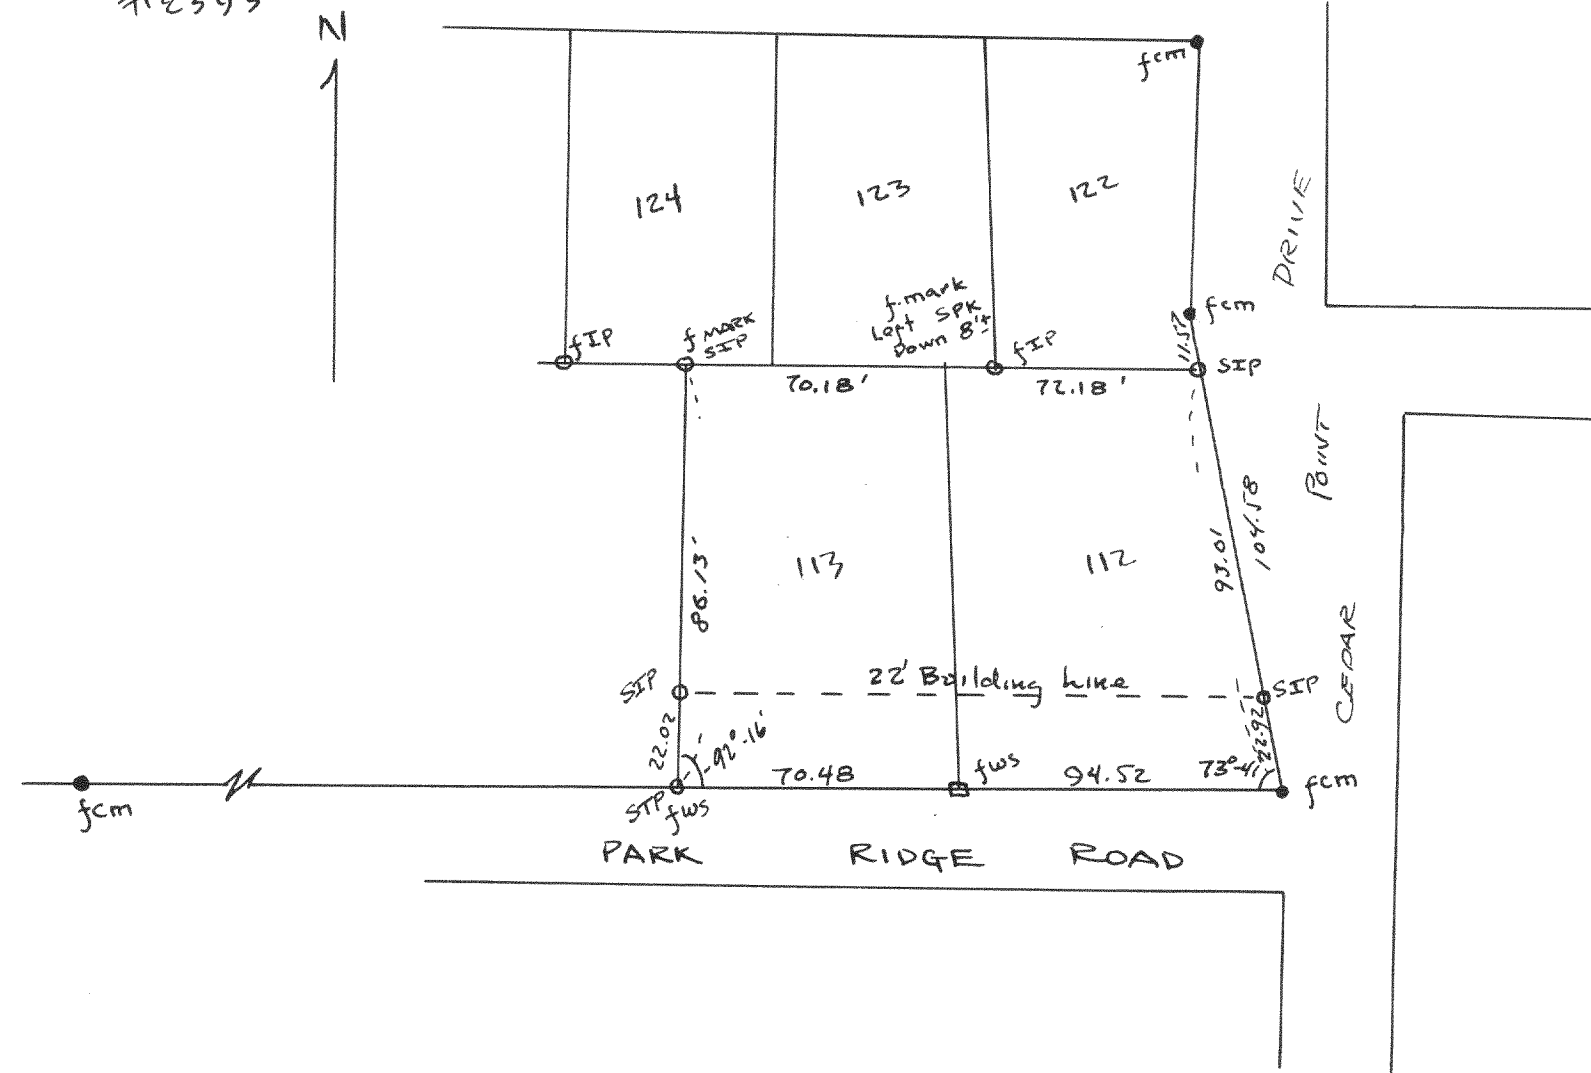

#2392

GENEVA LAKE  
 Plat of survey of lot 11, blk A, Cisco Beach Subd.,  
 located in the NE 1/4 of Sec 8, T14N R17E of Walworth Cty, Wis.  
 Nov 1950  
 Lloyd J. Jensen  
 County Surveyor

#2394

Plat of survey of lot 98 original plat Cedar Point Park  
 Village of Williams Bay, Walworth County, Wisconsin  
 Oct. 24, 1951  
 Lloyd J. Jensen  
 County Surveyor

Dist to house  
 3-26-51  
 LJS

#2393

Plat of survey of lots 112-113 Cedar Point Park 2nd  
 Add. Village of Williams Bay, Walworth County, Wis.  
 Oct 23, 1951

Lloyd J. Jensen  
 County Surveyor

#2395

Plat of survey of lot 19 Parklawn  
 Subdivision, City of Whitewater, Walworth  
 County, Wisconsin

April 5, 1951 Lloyd J. Jensen  
 County Surveyor