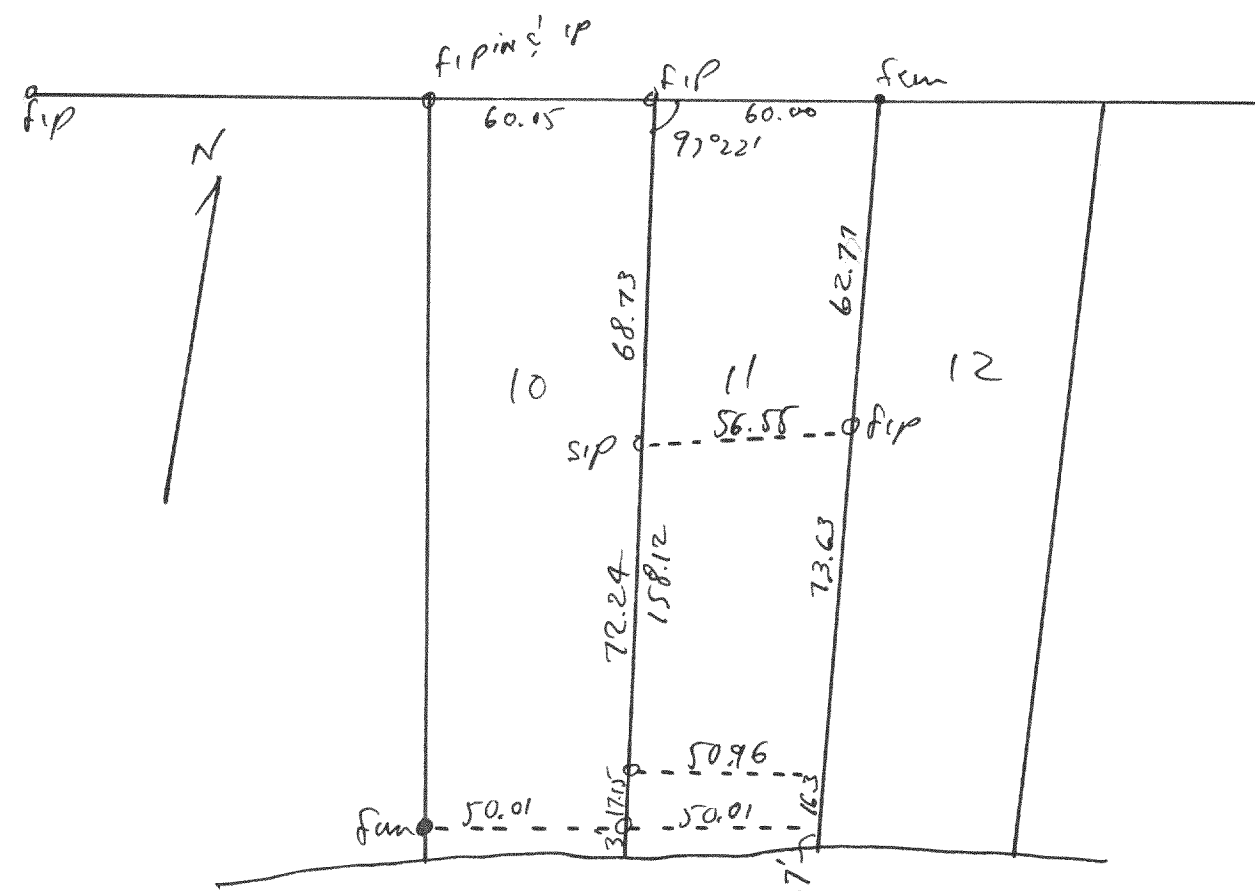

#2392

GENEVA LAKE  
 Plat of survey of lot 11, blk A, Cisco Beach Subd.,  
 located in the NE 1/4 of Sec 8, T14N R17E of Walworth Cty, Wis.  
 Nov 1950  
 Lloyd J. Jensen  
 County Surveyor

#2394

Plat of survey of lot 98 original plat Cedar Point Park  
 Village of Williams Bay, Walworth County, Wisconsin  
 Oct. 24, 1951  
 Lloyd J. Jensen  
 County Surveyor

Dist to house  
 3-26-51  
 LJS

#2393

Plat of survey of lots 112-113 Cedar Point Park 2nd  
 Add. Village of Williams Bay, Walworth County, Wis.  
 Oct 23, 1951

Lloyd J. Jensen  
 County Surveyor

#2395

Plat of survey of lot 19 Parklawn  
 Subdivision, City of Whitewater, Walworth  
 County, Wisconsin

April 5, 1951 Lloyd J. Jensen  
 County Surveyor