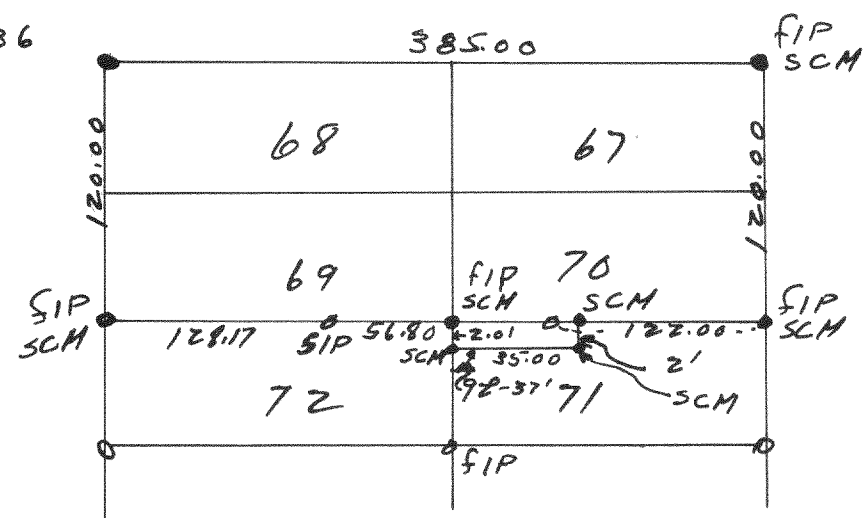

2333

WOOD ST
 Plot of survey of lot 79 of Bay View Subd.
 located in the SE 1/4 of Sec 1 T19 R16 E Village of Williams Bay
 Walworth County, Wis. Lloyd L. Jensen (CWS)
 July 7, 1950 County Surveyor

2334

Plot of survey of lot 144 of Cedar Point Park Original Subd
 located in SE 1/4 of Sec 6 T19 R16 E, Village of
 Williams Bay, Walworth County, Wis.
 July 14, 1950 Lloyd L. Jensen (CWS)
 County Surveyor

2335

Plot of survey of lot 173 of Cedar Point Park Original Subd
 located in the SE 1/4 of Sec 6 T19 R16 E, Village of Williams Bay
 Walworth County Wis.
 July 31, 1950 Lloyd L. Jensen (CWS)
 County Surveyor

2336

Plot of survey of lots 67, 68, 69, & 70 of Bay View Subd located in the
 SE 1/4 of Sec 1 T19 R16 E Village of Williams Bay, Walworth County, Wis.
 Aug 1, 1950 Lloyd L. Jensen (CWS)
 County Surveyor