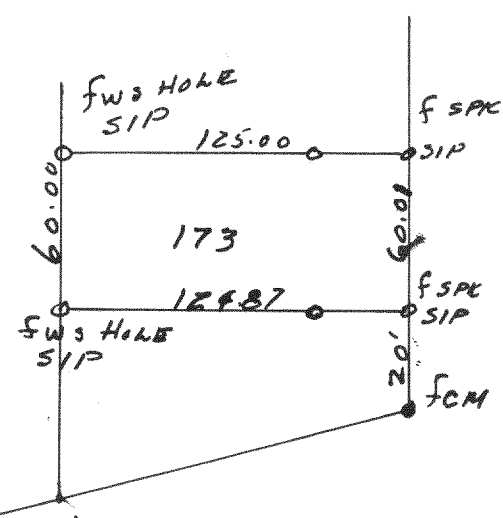

2333

WOOD ST
 Plot of survey of lot 79 of Bay View Subd.
 located in the SE 1/4 of Sec 1 T19 R16 E Village of Williams Bay
 Walworth County, Wis. Lloyd L. Jensen (CWS)
 July 7, 1950 County Surveyor

2334

Plot of survey of lot 144 of Cedar Point Park Original Subd
 located in SE 1/4 of Sec 6 T19 R16 E, Village of
 Williams Bay, Walworth County, Wis.
 July 14, 1950 Lloyd L. Jensen (CWS)
 County Surveyor

2335

Plot of survey of lot 173 of Cedar Point Park Original Subd
 located in the SE 1/4 of Sec 6 T19 R16 E, Village of Williams Bay
 Walworth County Wis.
 July 31, 1950 Lloyd L. Jensen (CWS)
 County Surveyor

2336

Plot of survey of lots 67, 68, 69, & 70 of Bay View Subd located in the
 SE 1/4 of Sec 1 T19 R16 E Village of Williams Bay, Walworth County, Wis.
 Aug 1, 1950 Lloyd L. Jensen (CWS)
 County Surveyor