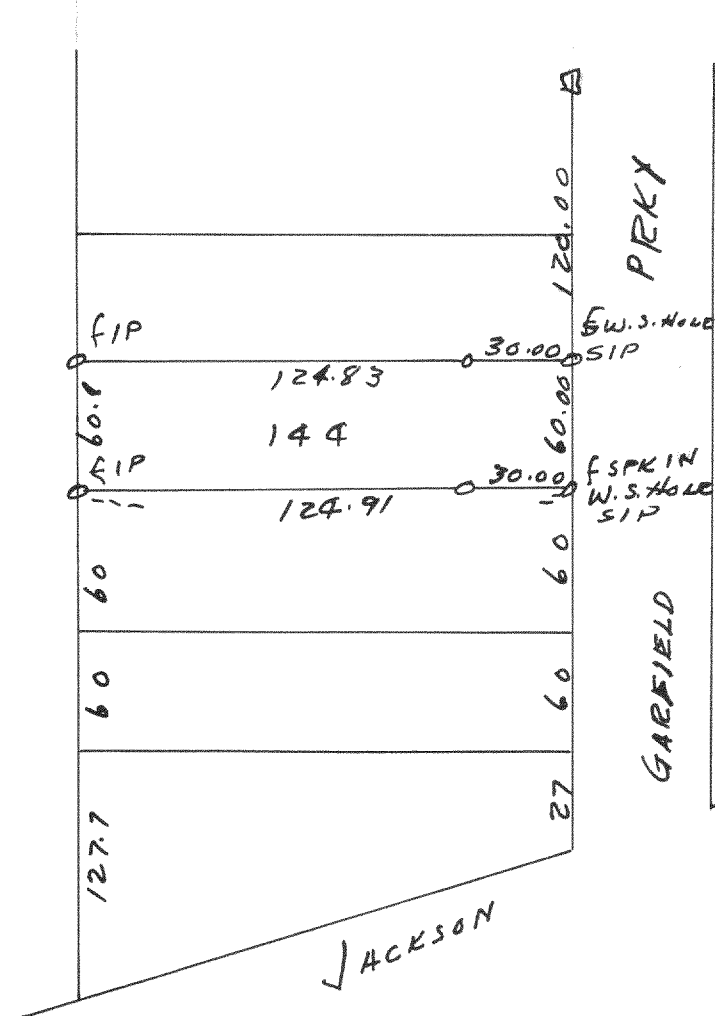

2333

WOOD ST
 Plot of survey of lot 79 of Bay View Subd.
 located in the SE 1/4 of Sec 1 T19 R16 E Village of Williams Bay
 Walworth County, Wis. Lloyd L. Jensen (CWS)
 July 7, 1950 County Surveyor

2334

Plot of survey of lot 144 of Cedar Point Park Original Subd
 located in SE 1/4 of Sec 6 T19 R16 E, Village of
 Williams Bay, Walworth County, Wis.
 July 14, 1950 Lloyd L. Jensen (CWS)
 County Surveyor

2335

Plot of survey of lot 173 of Cedar Point Park Original Subd
 located in the SE 1/4 of Sec 6 T19 R16 E, Village of Williams Bay
 Walworth County Wis.
 July 31, 1950 Lloyd L. Jensen (CWS)
 County Surveyor

2336

Plot of survey of lots 67, 68, 69, & 70 of Bay View Subd located in the
 SE 1/4 of Sec 1 T19 R16 E Village of Williams Bay, Walworth County, Wis.
 Aug 1, 1950 Lloyd L. Jensen (CWS)
 County Surveyor