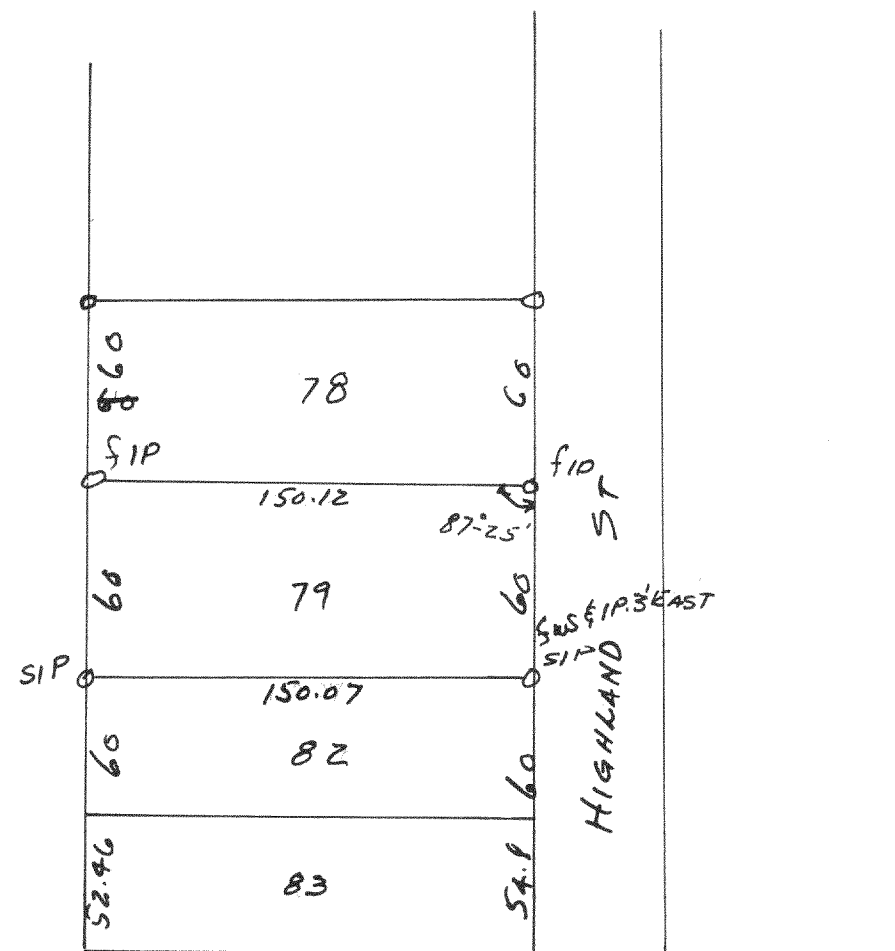

2333

WOOD ST
 Plot of survey of lot 79 of Bay View Subd.
 located in the SE 1/4 of Sec 1 T19 R16 E Village of Williams Bay
 Walworth County, Wis. Lloyd L. Jensen (CWS)
 July 7, 1950 County Surveyor

2334

Plot of survey of lot 144 of Cedar Point Park Original Subd
 located in SE 1/4 of Sec 6 T19 R16 E, Village of
 Williams Bay, Walworth County, Wis.
 July 14, 1950 Lloyd L. Jensen (CWS)
 County Surveyor

2335

Plot of survey of lot 173 of Cedar Point Park Original Subd
 located in the SE 1/4 of Sec 6 T19 R16 E, Village of Williams Bay
 Walworth County Wis.
 July 31, 1950 Lloyd L. Jensen (CWS)
 County Surveyor

2336

Plot of survey of lots 67, 68, 69, & 70 of Bay View Subd located in the
 SE 1/4 of Sec 1 T19 R16 E Village of Williams Bay, Walworth County, Wis.
 Aug 1, 1950 Lloyd L. Jensen (CWS)
 County Surveyor