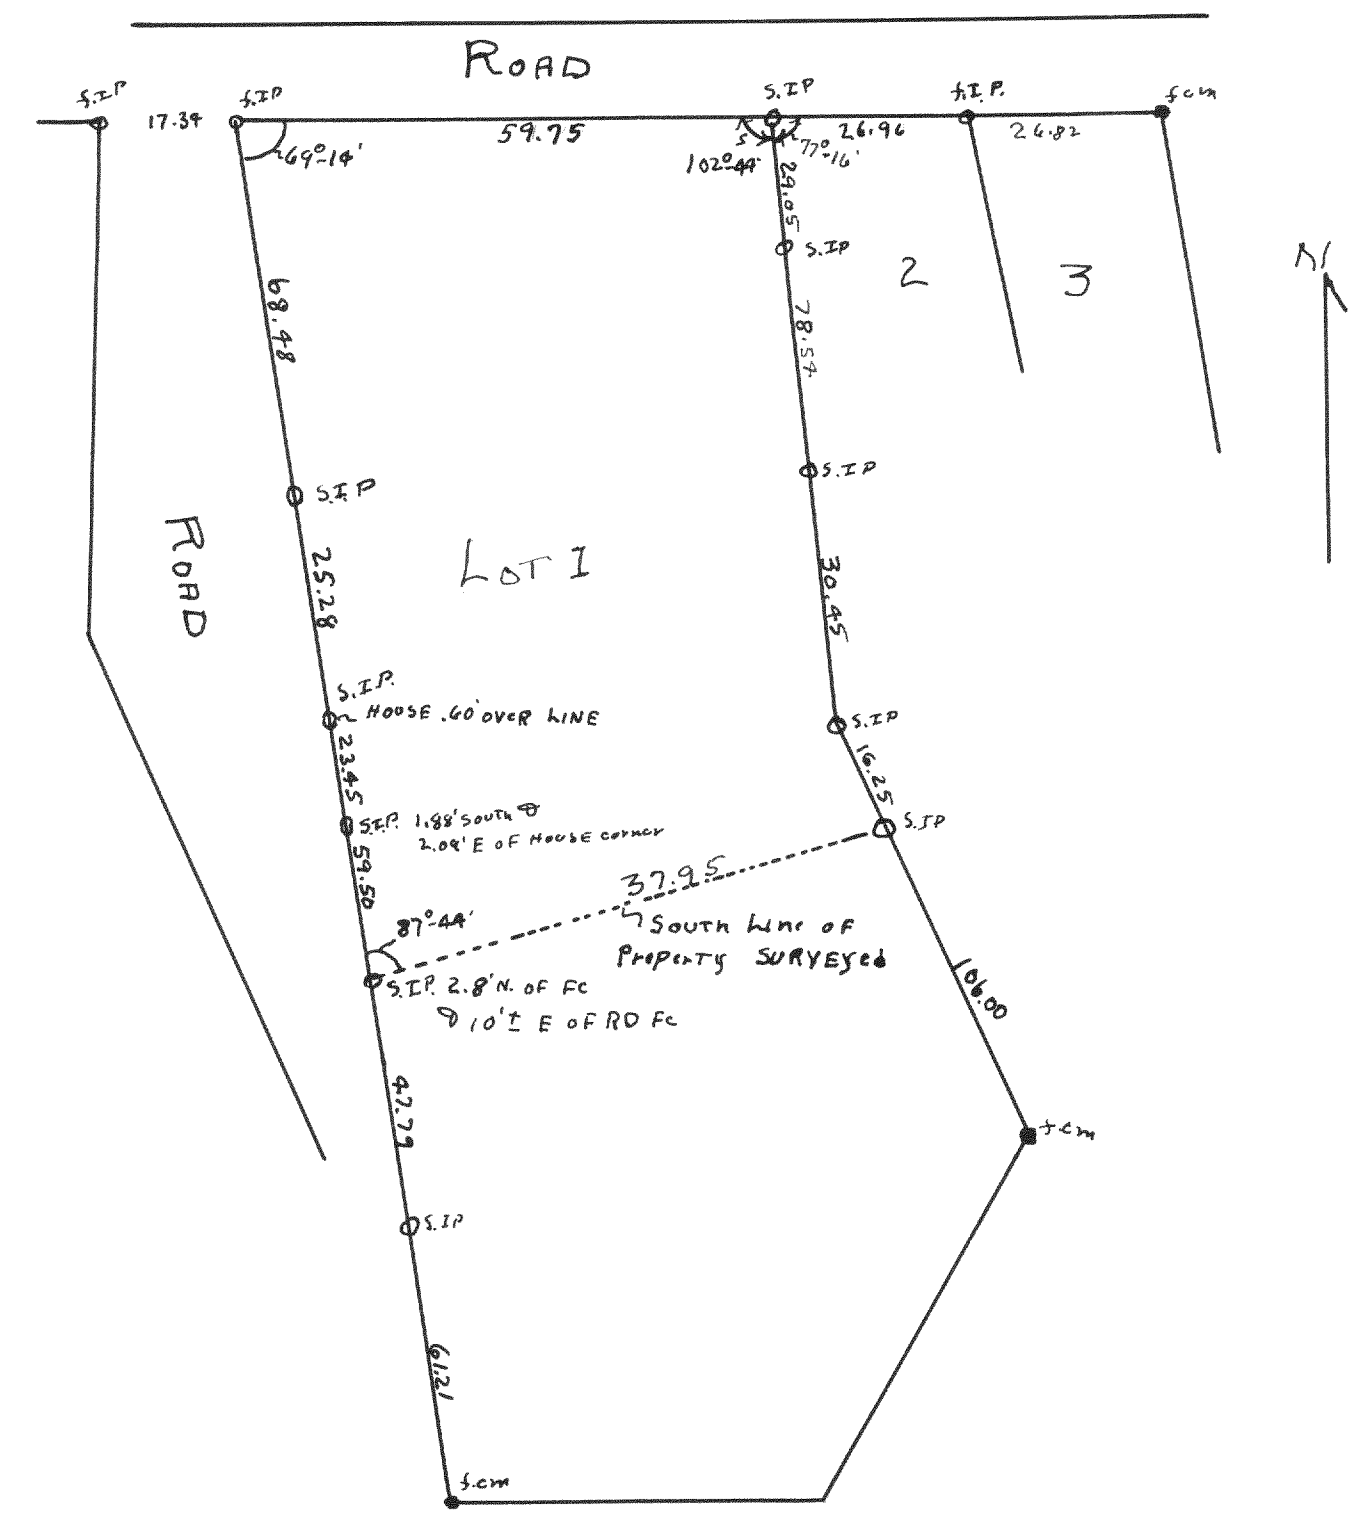

1980

Plot of survey of East Pottawatomie Roadlines
 located in Country Club Estates in the Village of
 Fontana, Walworth County Wisconsin
 May 19, 1978
 Floyd L Jensen
 County Surveyor
 FLS

1981

Plot of survey of part of lot 1 of Yellow Point Park Addition
 located in the SE 1/4 of section 29, T2N R16E of Walworth County Wisconsin
 Aug. 24, 1978
 Floyd L Jensen
 County Surveyor
 FLS