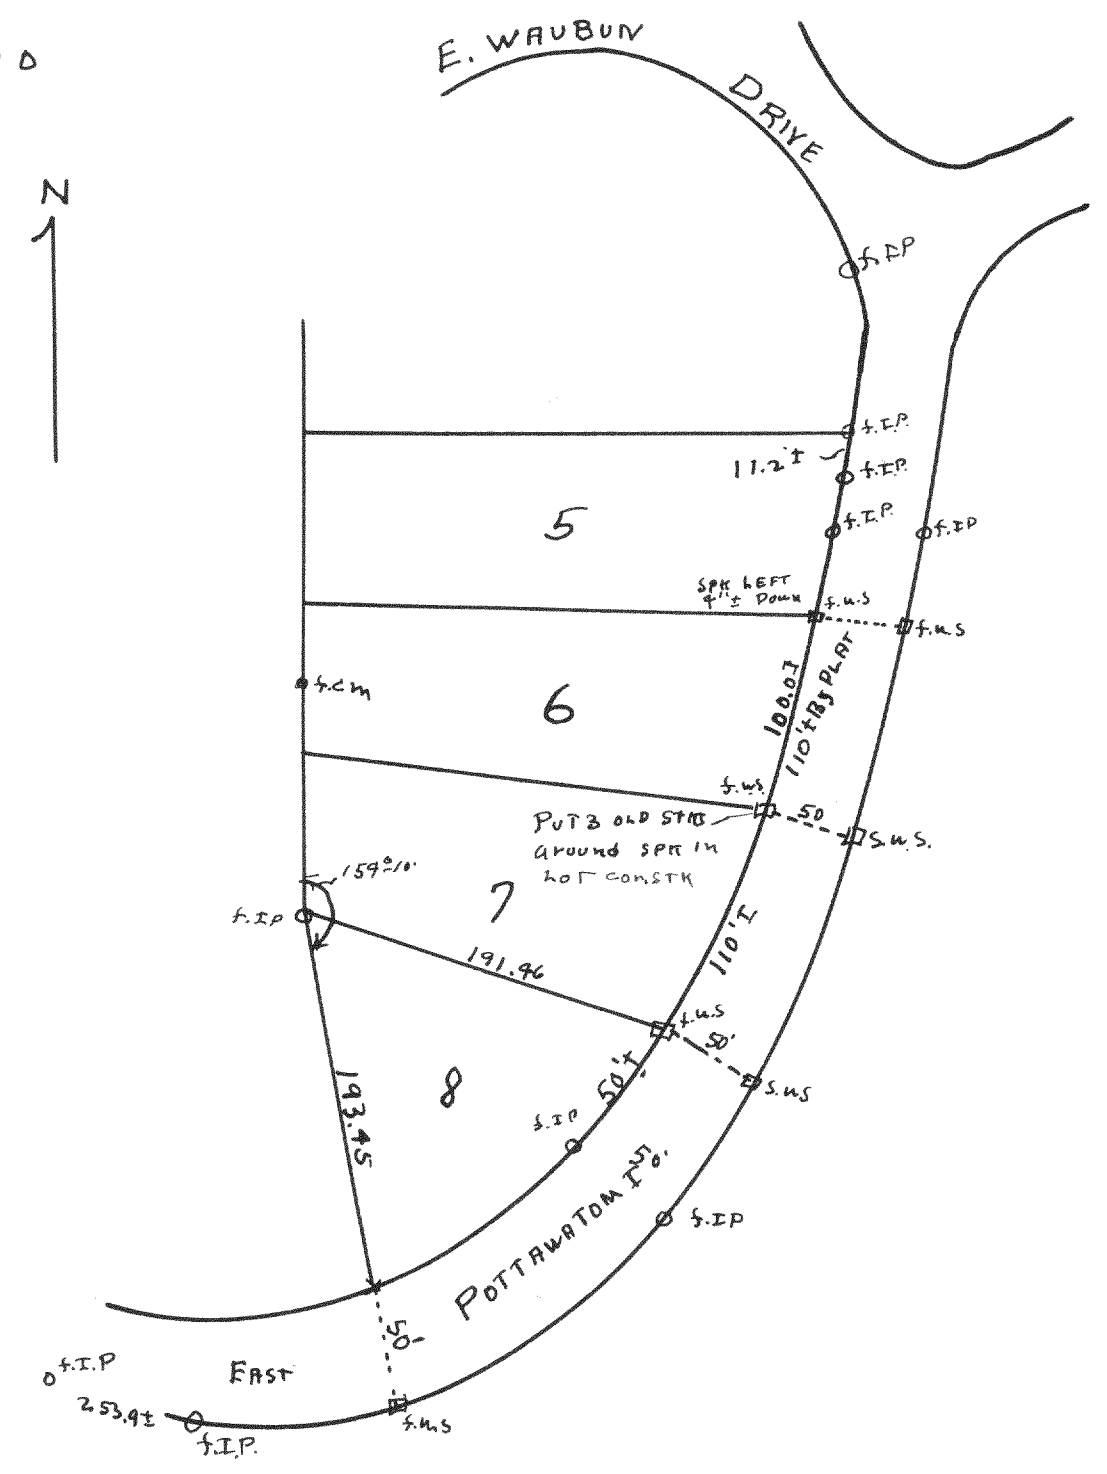

1980

Plot of survey of East Pottawatomie Roadlines
 located in Country Club Estates in the Village of
 Fontana, Walworth County Wisconsin
 May 19, 1978
 Floyd L Jensen
 County Surveyor
 FLS

1981

Plot of survey of part of lot 1 of Yellow Point Park Addition
 located in the SE 1/4 of section 29, T2N R16E of Walworth County Wisconsin
 Aug. 24, 1978
 Floyd L Jensen
 County Surveyor
 FLS