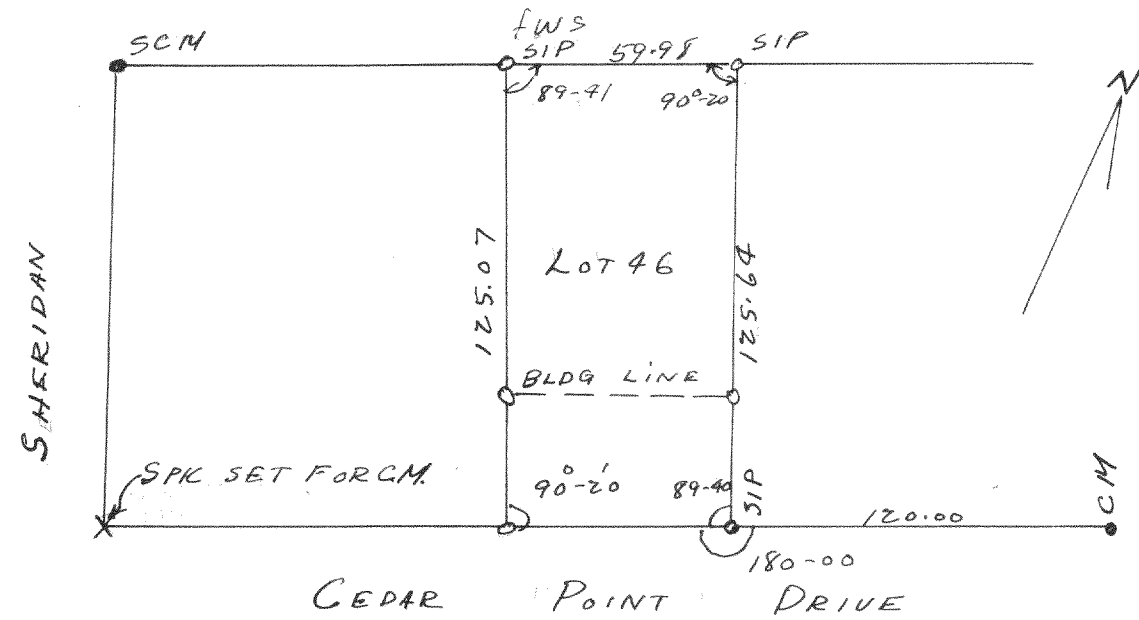

394

1964

Plot of Survey of Lot 46 Cedar Point Park
 Village of Williams Bay, Walworth County
 1948
 Floyd L. Jensen
 CWT

1965

Plot of Survey of Lot 89, Cedar Point Park,
 Village of Williams Bay, Walworth County
 June 1948
 Floyd L. Jensen
 CWT

1966

Plot of Survey of Lots 45 & 46 Summer Haven Subd
 Village of Williams Bay, Walworth County
 1948
 Floyd L. Jensen
 CWT

1967

Plot of Survey of Lot 26 Block 1 of Stokes Subdivision
 Village of Williams Bay, Walworth County
 1948
 Floyd L. Jensen
 CWT