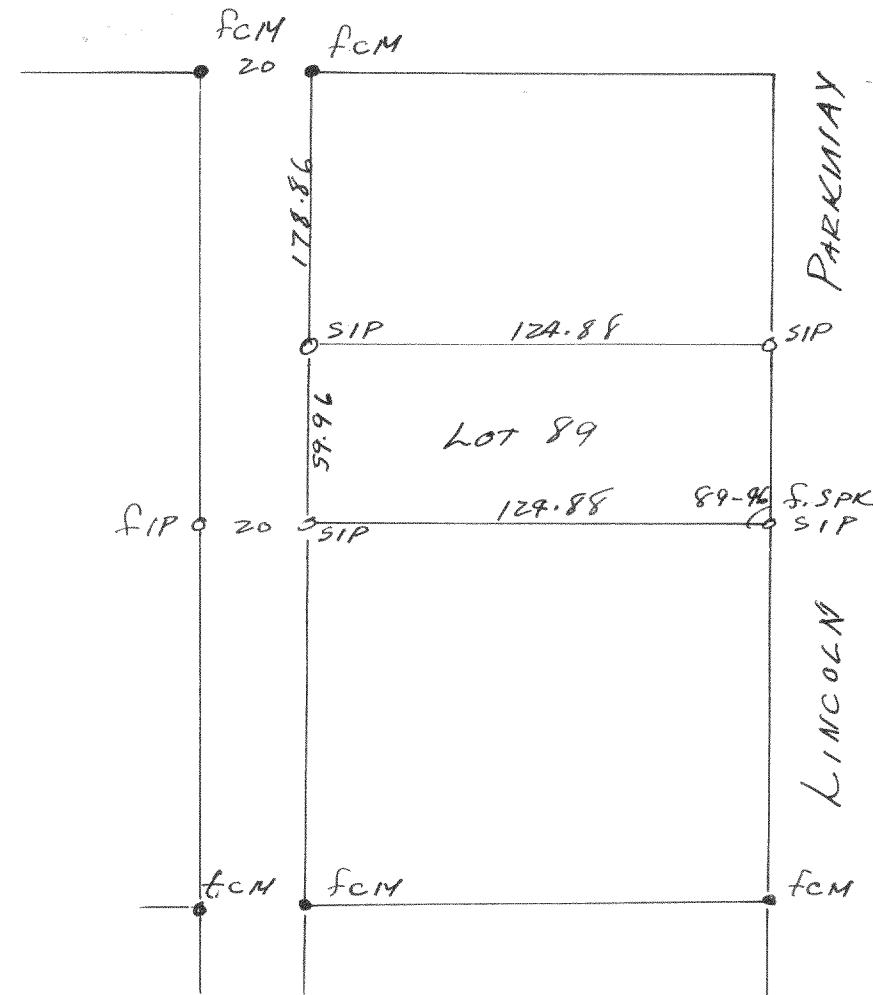

394

1964

Plot of Survey of Lot 46 Cedar Point Park
 Village of Williams Bay, Walworth County
 1948
 Floyd L. Jensen
 CWT

1965

Plot of Survey of Lot 89, Cedar Point Park,
 Village of Williams Bay, Walworth County
 June 1948
 Floyd L. Jensen
 CWT

1966

Plot of Survey of Lots 45 & 46 Summer Haven Subd
 Village of Williams Bay, Walworth County
 1948
 Floyd L. Jensen
 CWT

1967

Plot of Survey of Lot 26 Block 1 of Stokes Subdivision
 Village of Williams Bay, Walworth County
 1948
 Floyd L. Jensen
 CWT