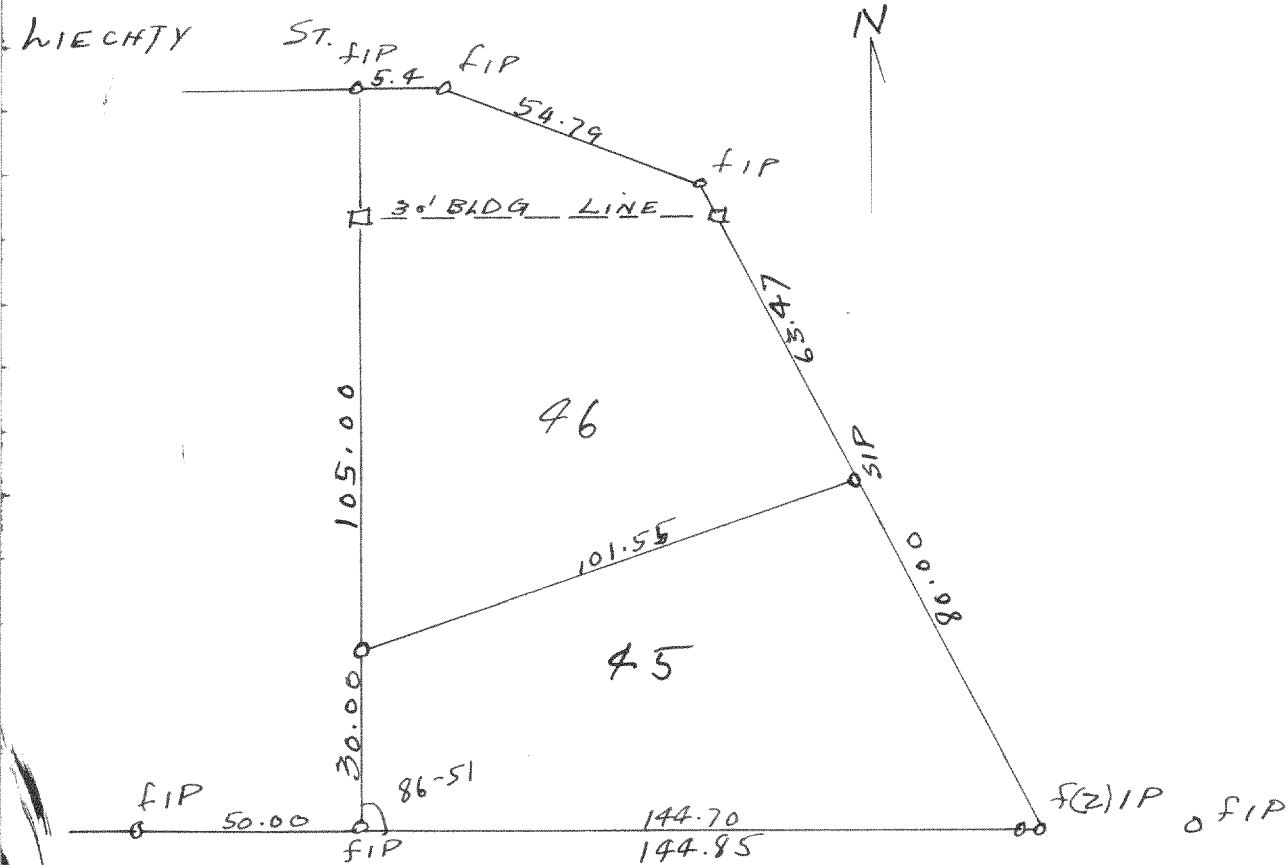

394

1964

Plot of Survey of Lot 46 Cedar Point Park
 Village of Williams Bay, Walworth County
 1948
 Floyd L. Jensen
 CWT

1965

Plot of Survey of Lot 89, Cedar Point Park,
 Village of Williams Bay, Walworth County
 June 1948
 Floyd L. Jensen
 CWT

1966

Plot of Survey of Lots 45 & 46 Summer Haven Subd
 Village of Williams Bay, Walworth County
 1948
 Floyd L. Jensen
 CWT

1967

Plot of Survey of Lot 26 Block 1 of Stokes Subdivision
 Village of Williams Bay, Walworth County
 1948
 Floyd L. Jensen
 CWT