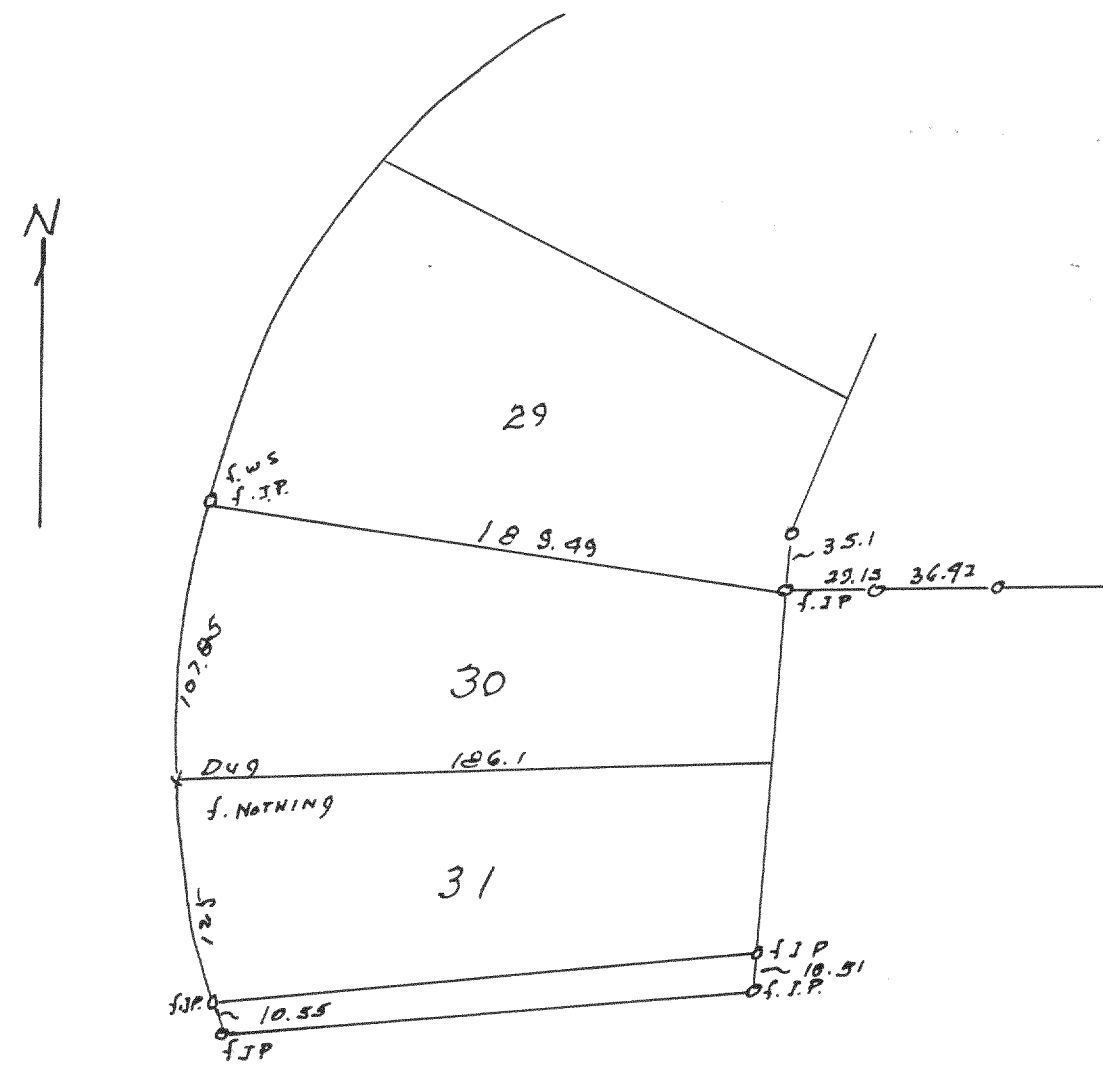

N 1818

Plat of survey of Lot 2 Block C Country Club Estate in
 the Village of Fontana, Walworth, County
 Dec. 10, 1948
 Lloyd L. Jensen
 County Surveyor.
 C.S.

N 1819

PLAT of Survey of lots 30 + 31 Unit 1 Country Club Estate
 in the Village of Fontana Walworth, County
 Dec 21, 1948
 Lloyd L. Jensen
 County Surveyor.
 C.S.