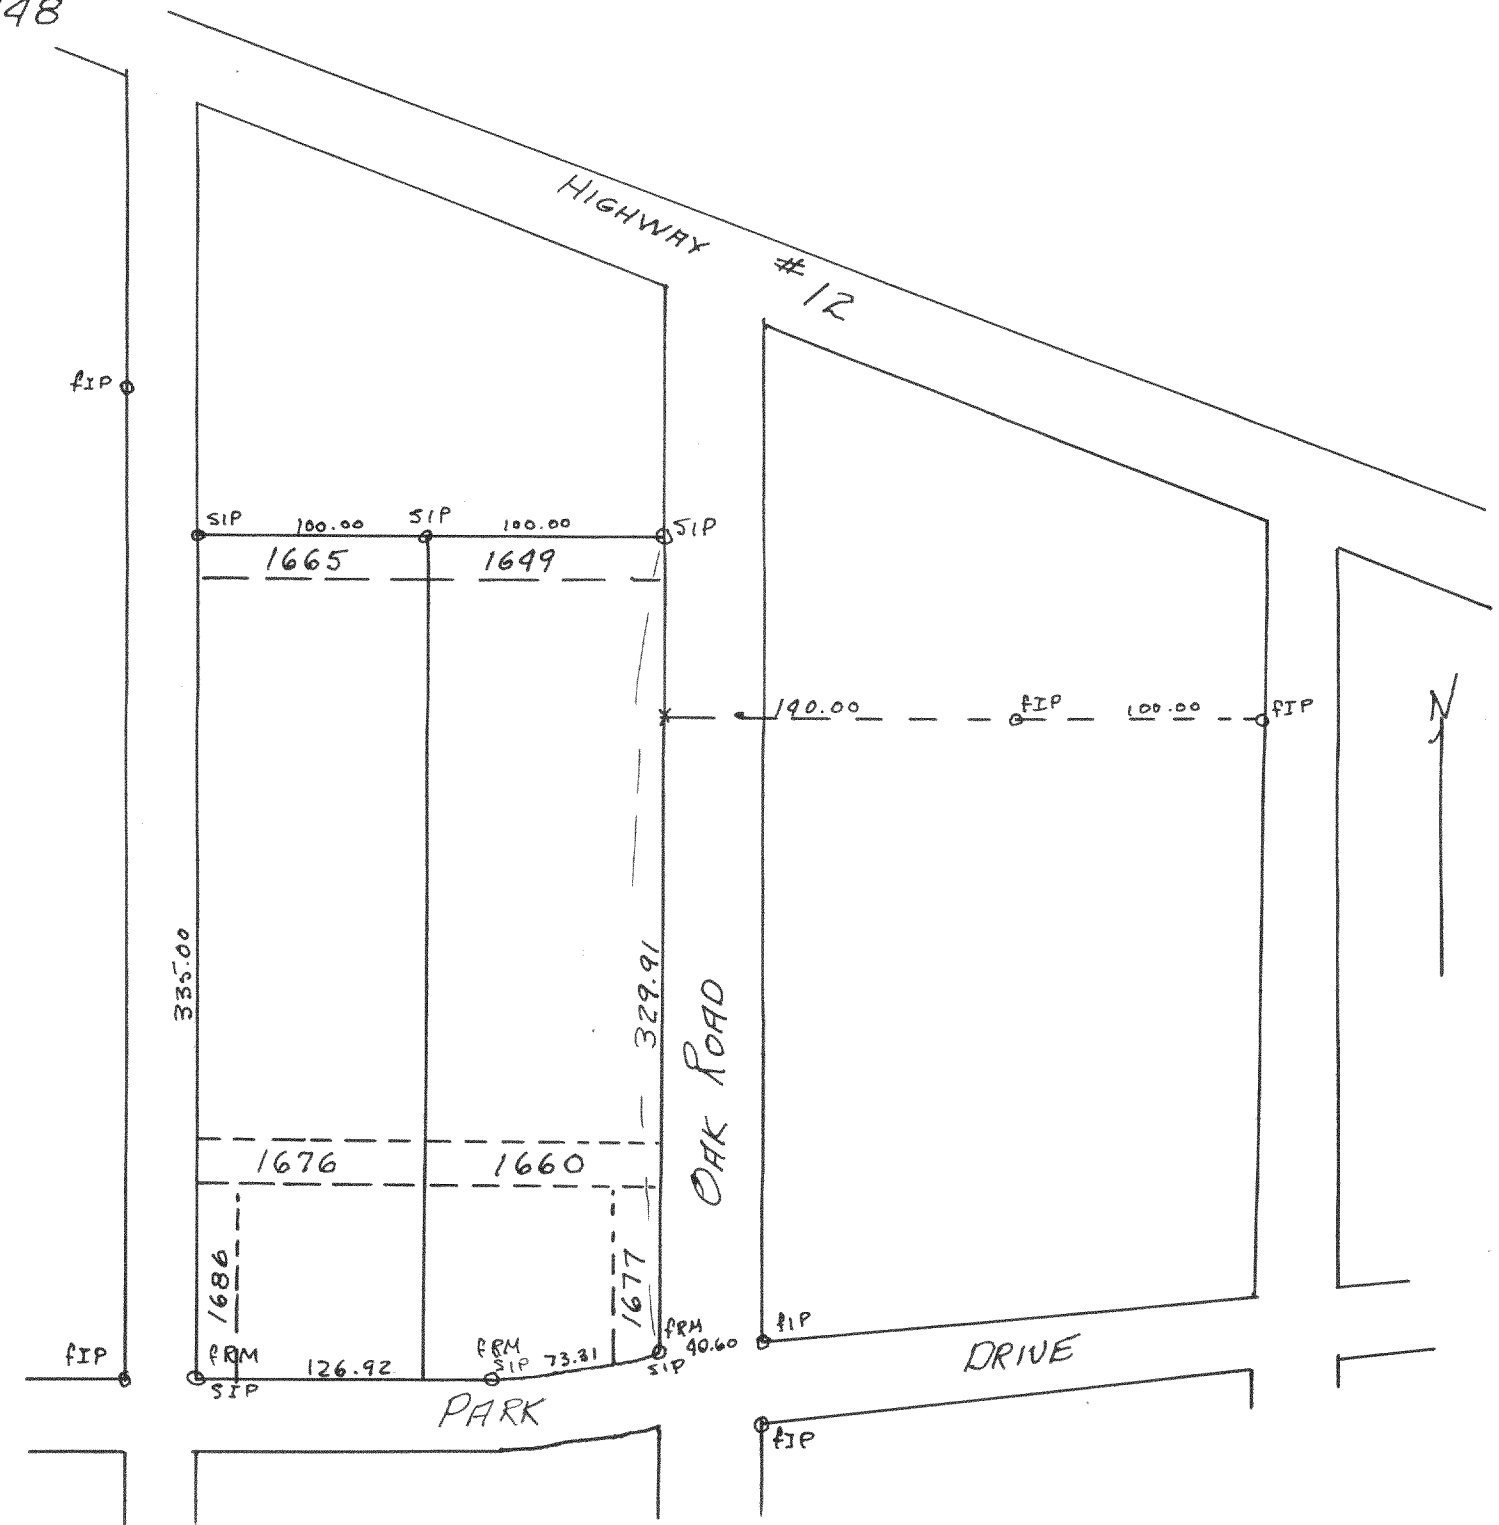

#1748

Plot of survey of lots 1499-1460, 1465-1480 Lake Como Beach
 subdivision, Malworth County Wisconsin

May 26, 1947

Lloyd & Jensen
 County Surveyor
 LJS

#1749

Plot of survey of lots 6881-6885 Lake Como Beach
 subdivision, Malworth County Wisconsin

May 26, 1947

Lloyd & Jensen
 County Surveyor
 LJS