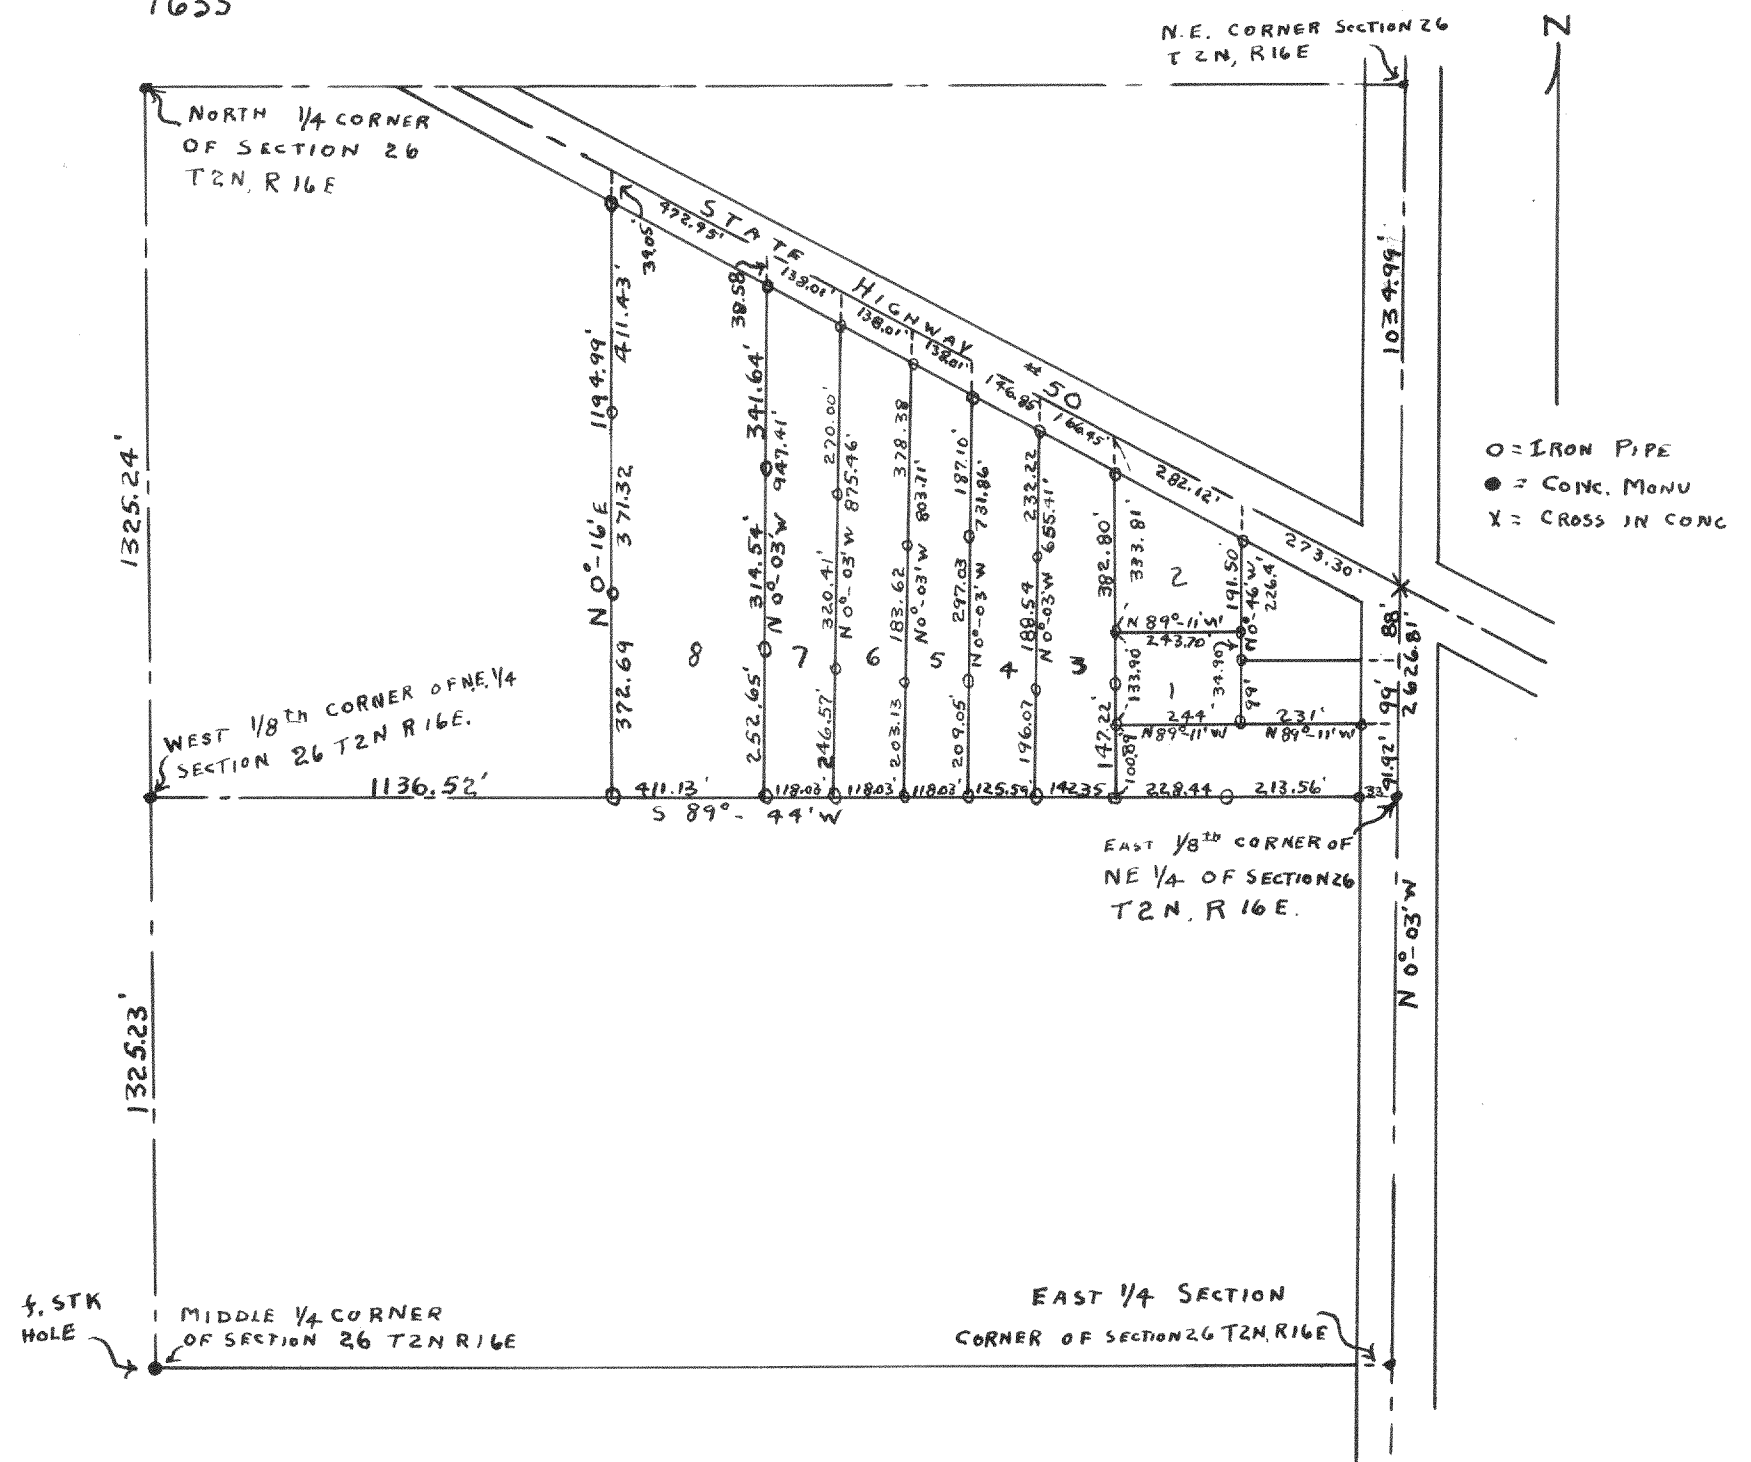

#1635

Plot of Survey of Parcels of land 1 to 8 on the Wickstrom Farm located in the NE 1/4 of Section 26 T2N, R16E Walworth County Wisconsin
 Lloyd L Jensen
 County Surveyor
 Oct 1946
 G.T.D.

#1636

Plot of Survey of land located in the SW 1/4 of the NE 1/4 of section 15 T1N R16E part of which is known as Outlot 18 of Assessor's Plot No. 1, C.L. Douglas Addition to the Village of Fontana-on-Geneva Lake Walworth County Wisconsin

Lloyd L Jensen
 County Surveyor
 Feb. 47
 G.T.D.