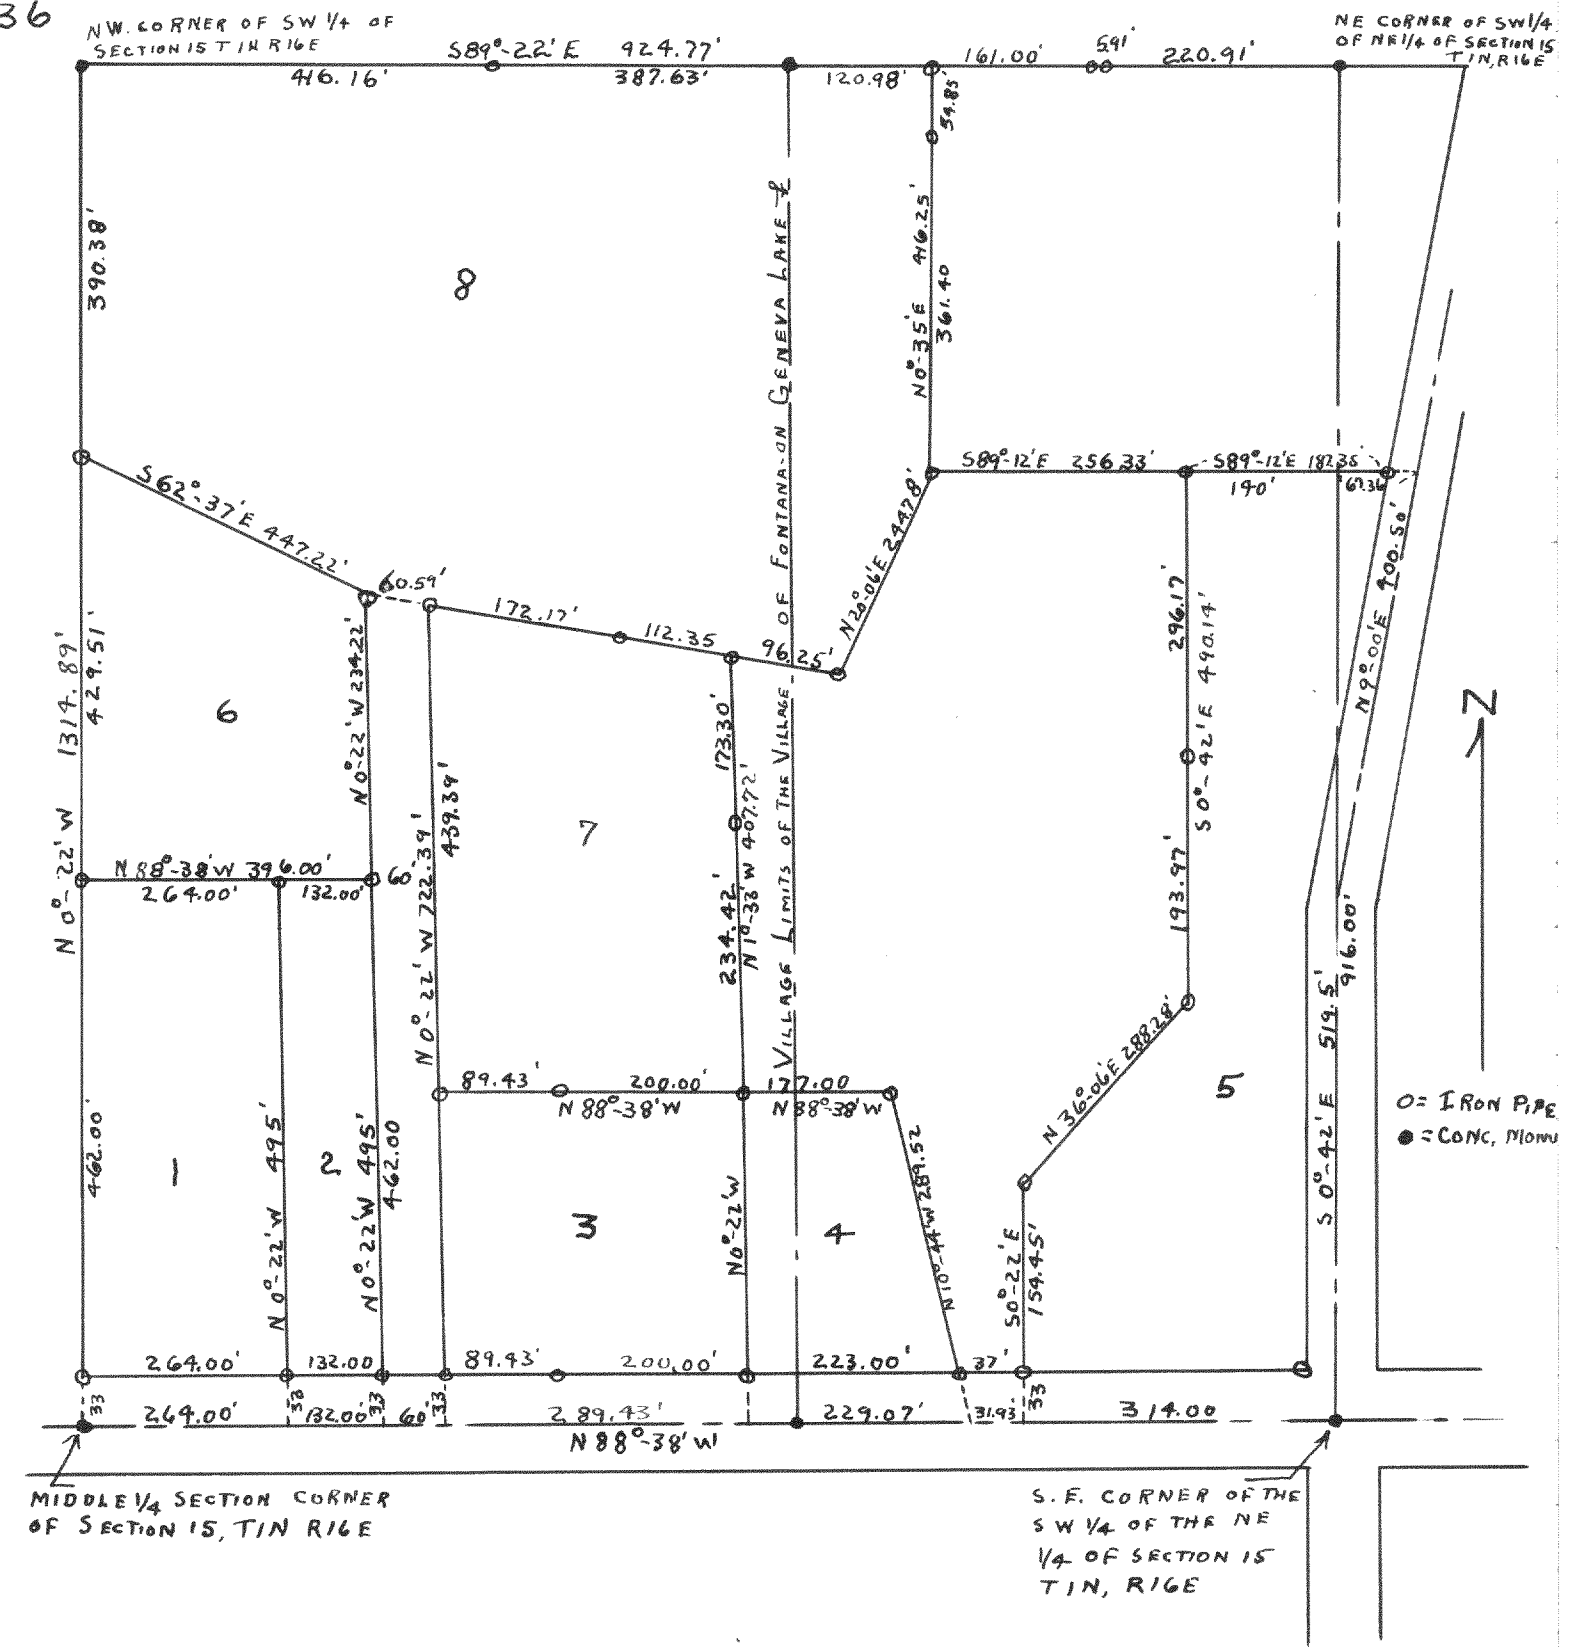

#1635

Plot of Survey of Parcels of land 1 to 8 on the Wickstrom Farm located in the NE 1/4 of Section 26 T2N, R16E Walworth County Wisconsin
 Lloyd L Jensen
 County Surveyor
 Oct 1946
 G.T.D.

#1636

Plot of Survey of land located in the SW 1/4 of the NE 1/4 of section 15 T1N R16E part of which is known as Outlot 18 of Assessor's Plot No. 1, C.L. Douglas Addition to the Village of Fontana-on-Geneva Lake Walworth County Wisconsin

Lloyd L Jensen
 County Surveyor
 Feb. 47
 G.T.D.