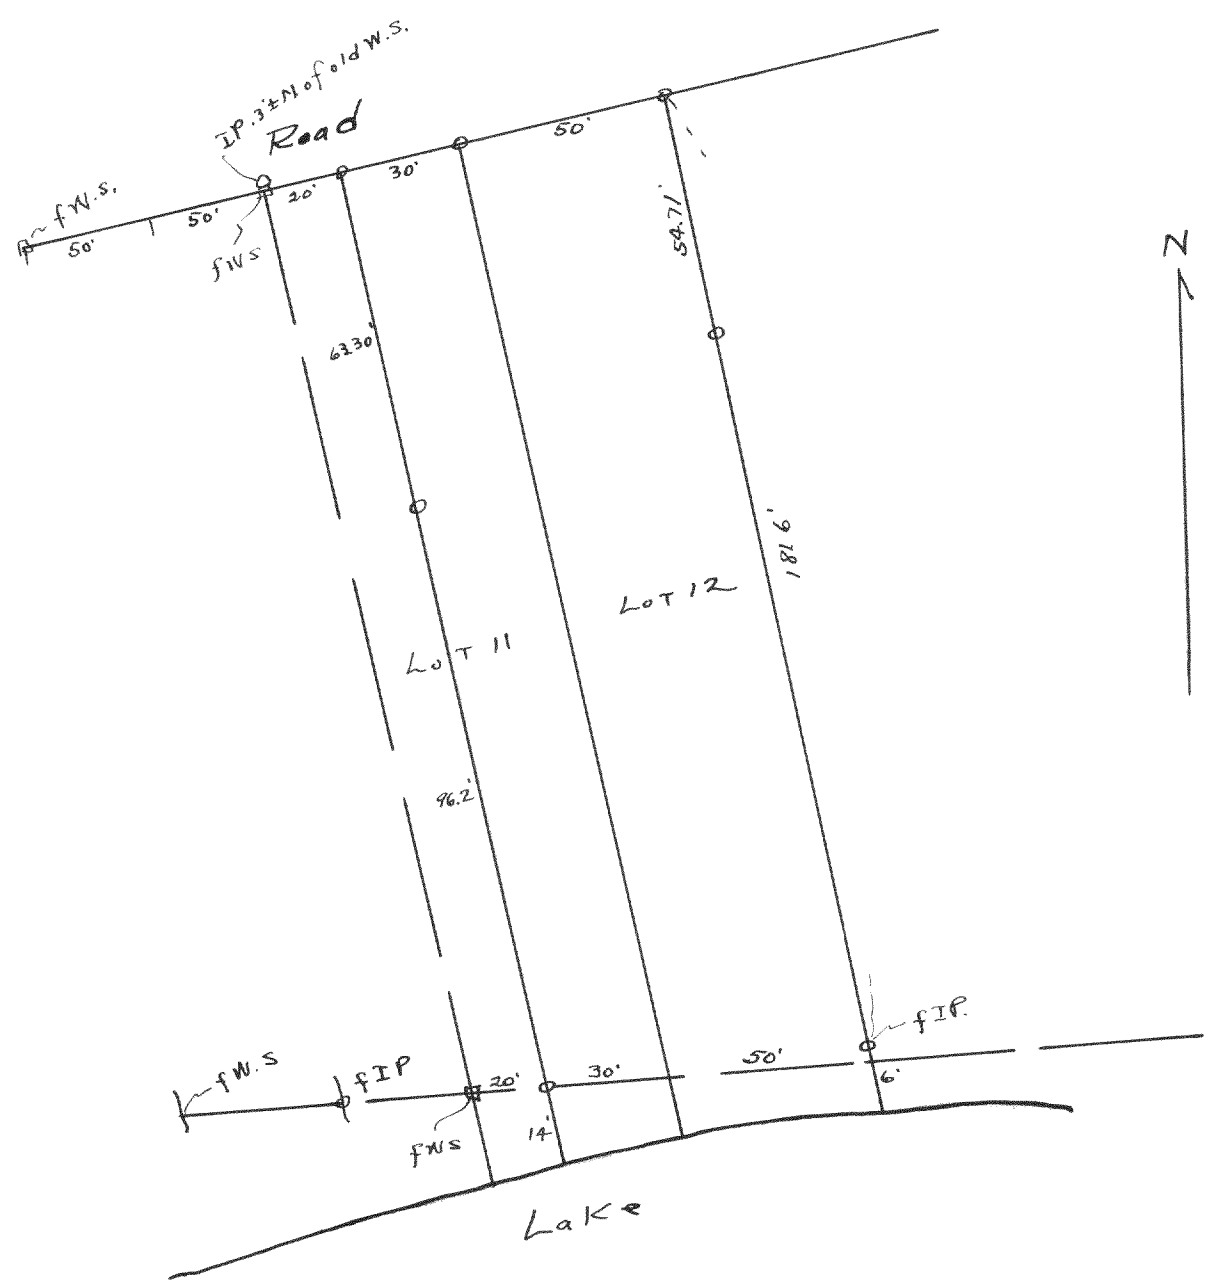

226

1609

226
1609
The lot is
the same as

Plot of survey of Lot 12 and the
E. 30' of Lot 11 of the 1st. Add. to
Sundance Park.

June 1945

Lloyd S. Jensen
County Surveyor

1610

226

Plot of survey of Lots 8182 to 8206 and
Lots 8212 to 8231 in section 5 of Pell Lake
Subdivisions Walworth County, Wisc.

Oct. 1946

Lloyd Jensen
County Surveyor
G.T.D