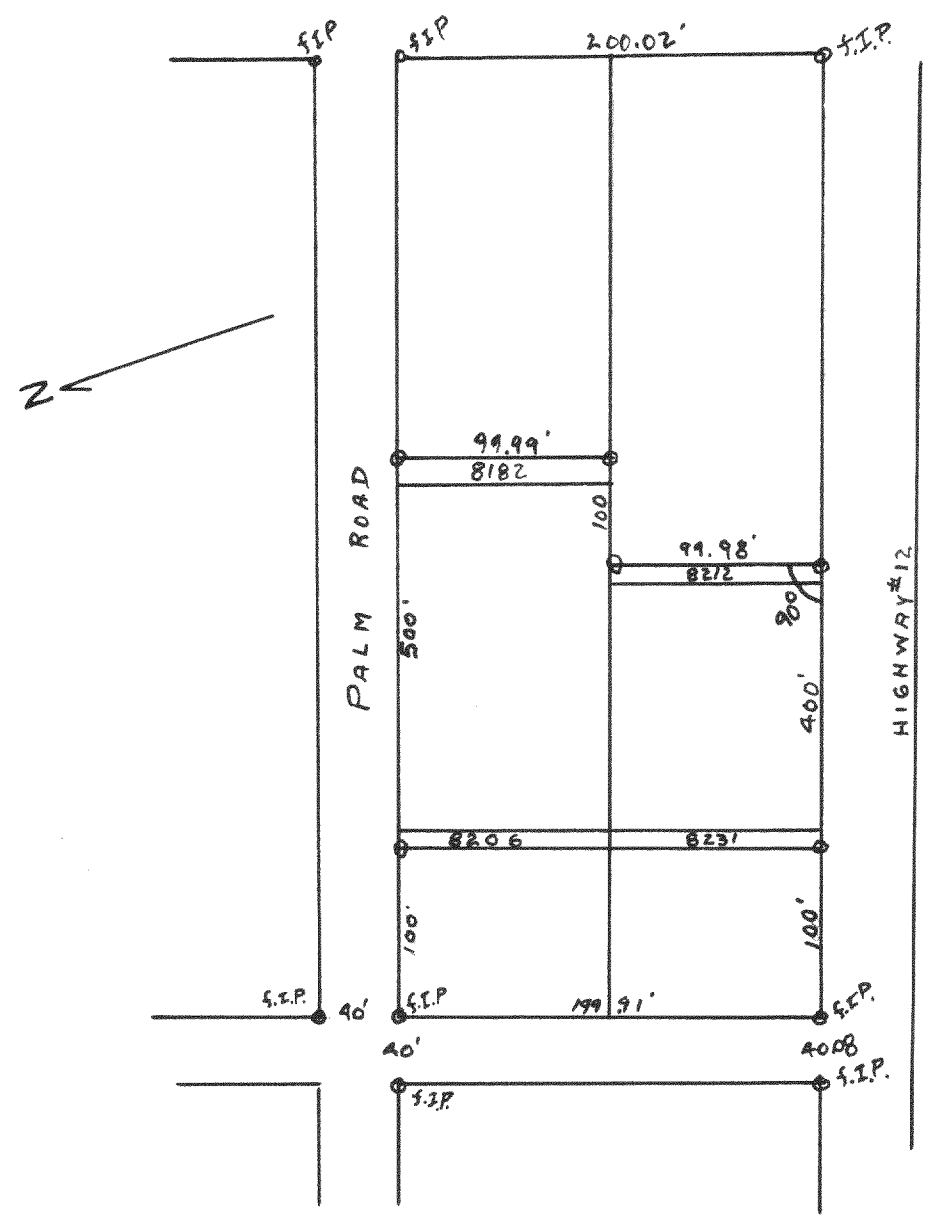

226

1609

226
1609
The lot is
the same as

Plot of survey of Lot 12 and the
E. 30' of Lot 11 of the 1st. Add. to
Sundance Park.

June 1945

Lloyd S. Jensen
County Surveyor

1610

226

Plot of survey of Lots 8182 to 8206 and
Lots 8212 to 8231 in section 5 of Pell Lake
Subdivisions Walworth County, Wisc.

Oct. 1946

Lloyd Jensen
County Surveyor
G.T.D