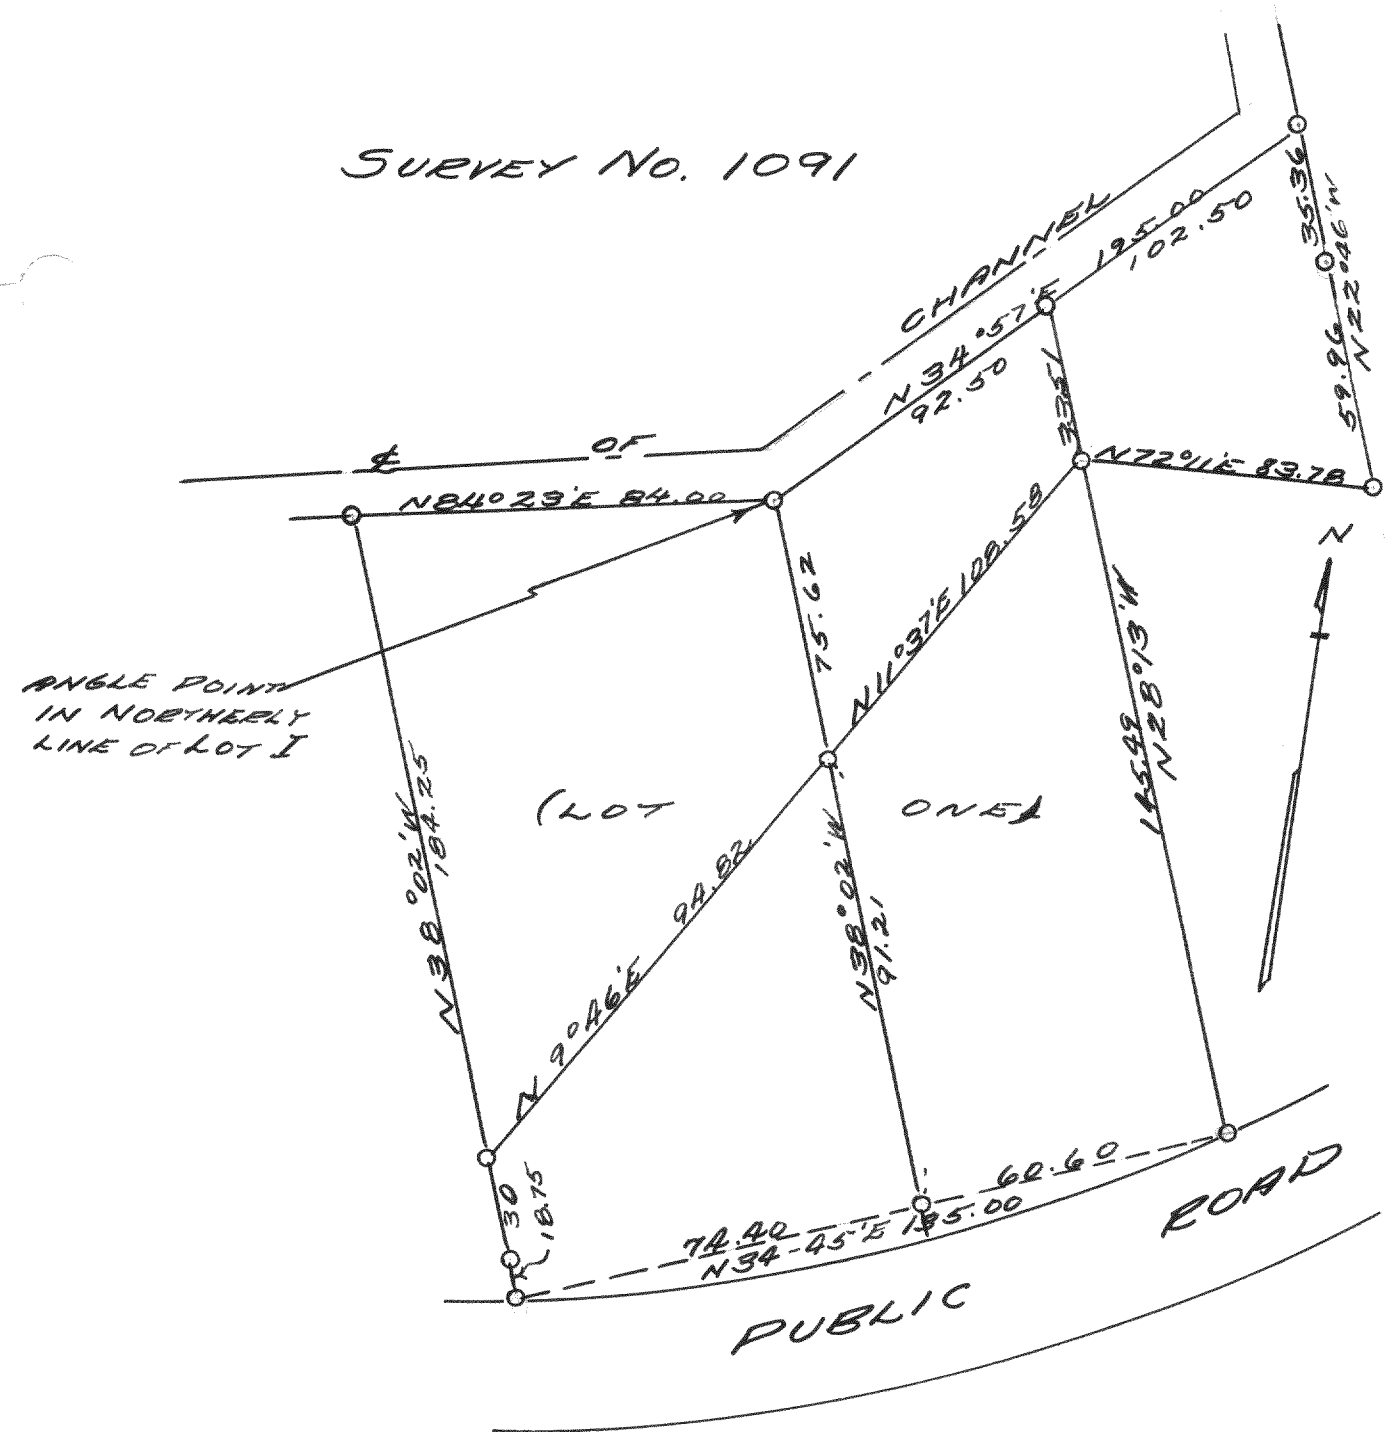

SURVEY NO. 1091

PLAT OF SURVEY OF PART OF LOT I AND PART OF "EASEMENT PARK" OF UNIT NO. I OF COUNTRY CLUB ESTATES IN THE VILLAGE OF FONTANA-ON-GENEVA LAKE
 NOV. 1940

Lloyd L. Jensen
 H.E.S.

SURVEY NO. 1092

PLAT OF SURVEY OF OUTLOT 170 OF THE VILLAGE OF WALWORTH, WALWORTH COUNTY, WISCONSIN
 OCTOBER, 1940

Lloyd L. Jensen
 H.E.S.

SURVEY NO. 1093

PLAT OF SURVEY OF LOTS 1 TO 7 OF BLOCK ONE, OF THE EAST SIDE ADDITION TO THE VILLAGE OF WALWORTH, WALWORTH CO. WISC.
 AUGUST 14, 1940