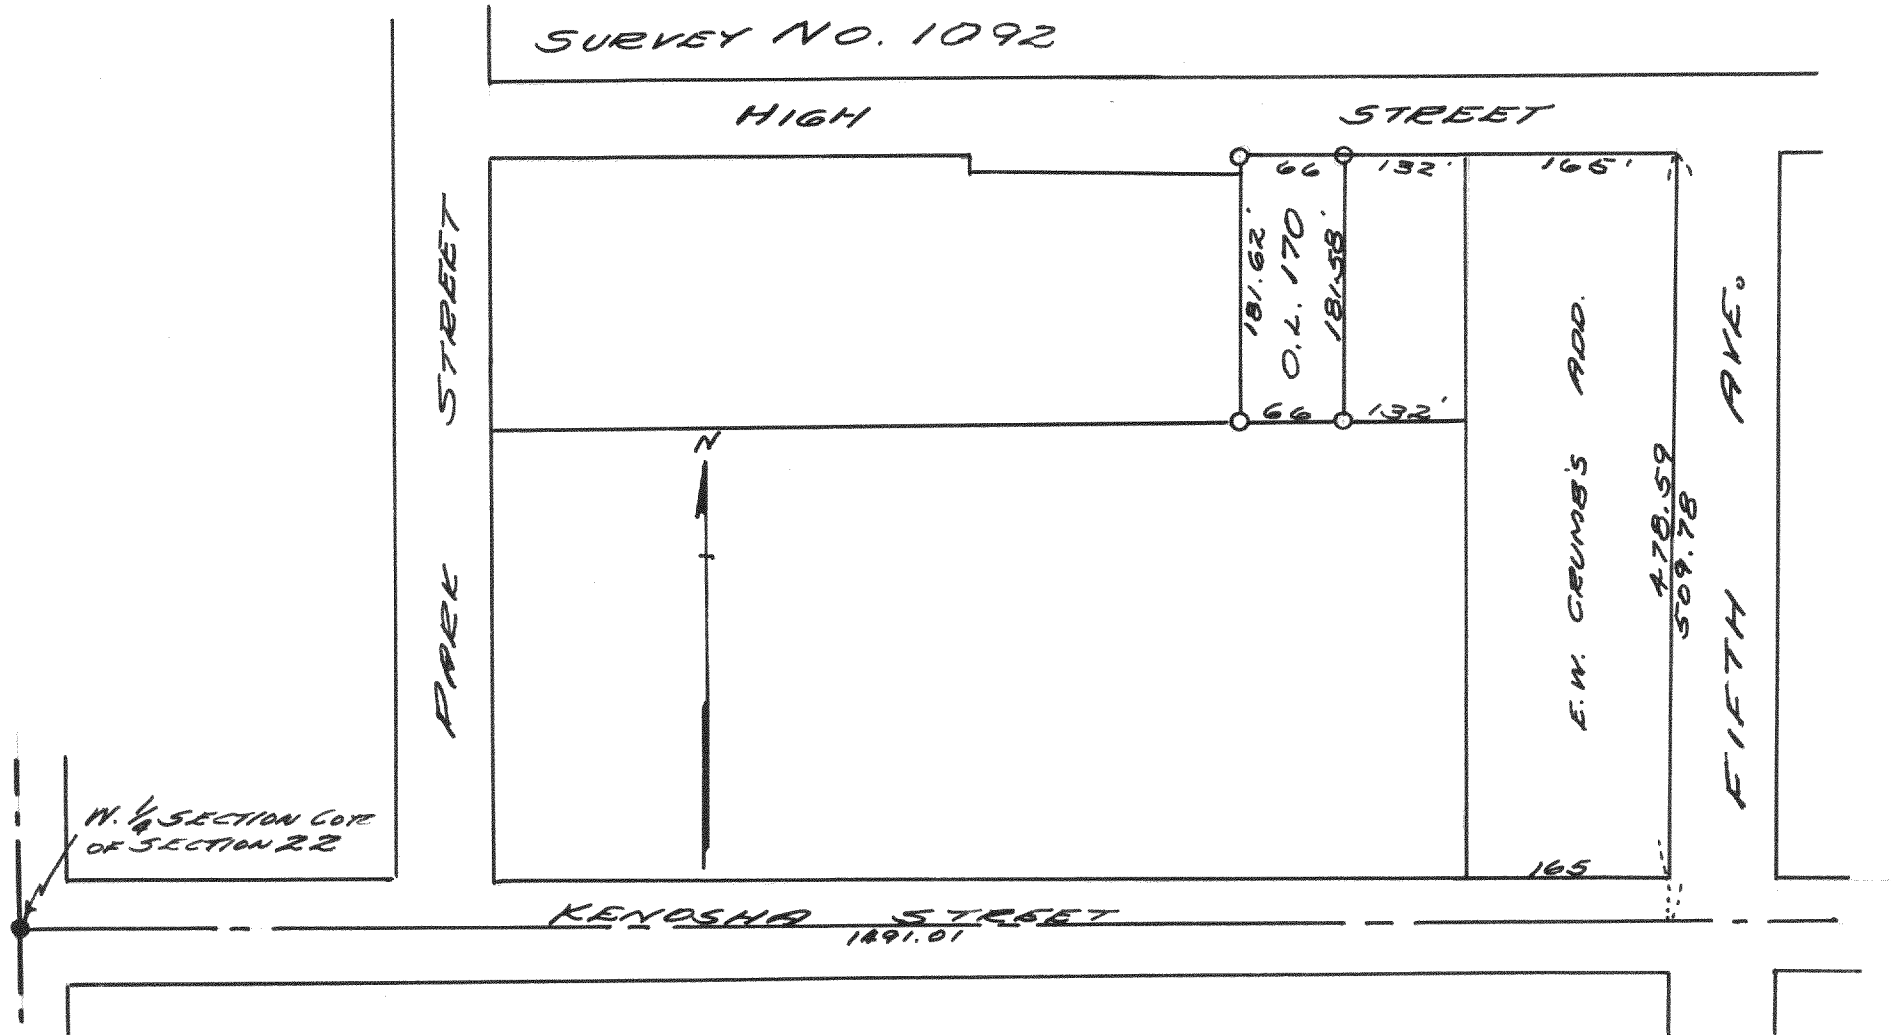

SURVEY NO. 1091

PLAT OF SURVEY OF PART OF LOT I AND PART OF "EASEMENT PARK" OF UNIT NO. I OF COUNTRY CLUB ESTATES IN THE VILLAGE OF FONTANA-ON-GENEVA LAKE
 NOV. 1940

Lloyd L. Jensen
 H.E.S.

SURVEY NO. 1092

PLAT OF SURVEY OF OUTLOT 170 OF THE VILLAGE OF WALWORTH, WALWORTH COUNTY, WISCONSIN
 OCTOBER, 1940

Lloyd L. Jensen
 H.E.S.

SURVEY NO. 1093

PLAT OF SURVEY OF LOTS 1 TO 7 OF BLOCK ONE, OF THE EAST SIDE ADDITION TO THE VILLAGE OF WALWORTH, WALWORTH CO. WISC.
 AUGUST 14, 1940