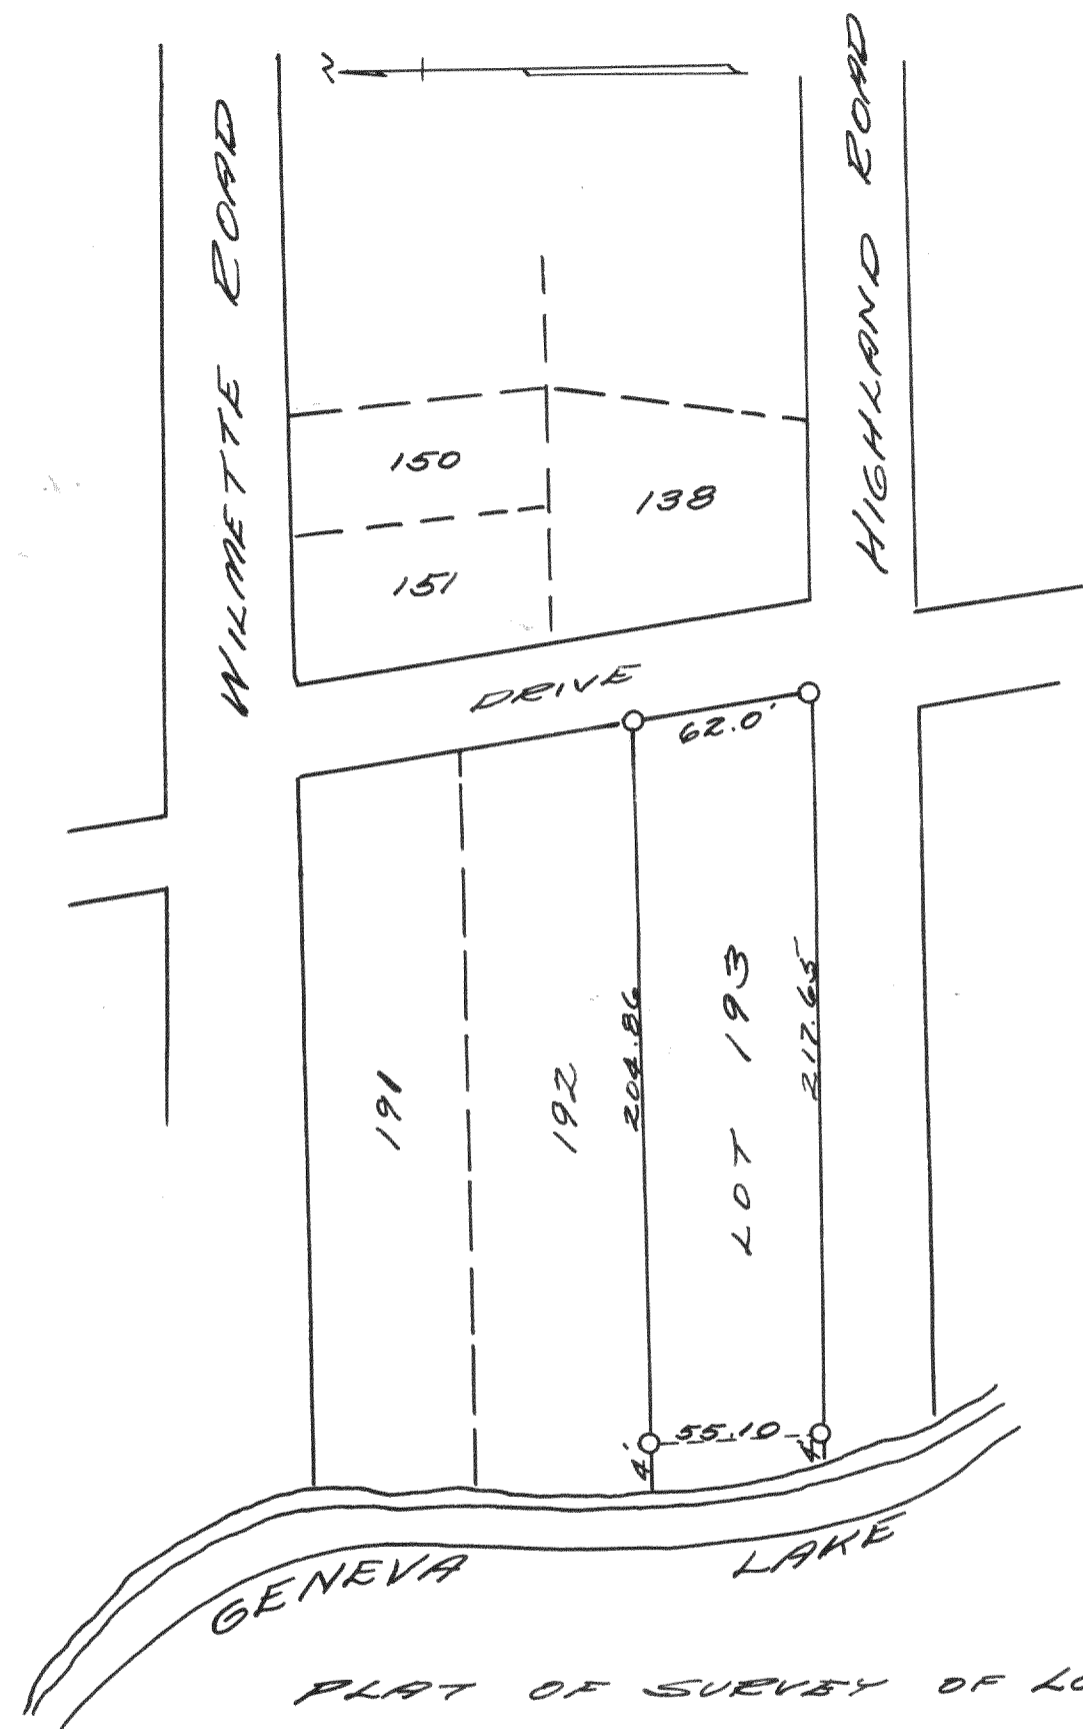

SURVEY No. 1078

PLAT OF SURVEY OF LOT 193
OF THE SECOND ADDITION TO
CEDAR POINT PARK
SEPT. 26, 1940
Lloyd L. Jensen

SURVEY No. 1079

PLAT OF SURVEY OF LOT 72
OF CEDAR POINT PARK, WIS.
BAY, WISCONSIN.
OCT. 22, 1940
Lloyd L. Jensen
R.E.J.

SURVEY No. 1080

PLAT OF SURVEY OF LOTS 221 & 222
OF THE 3RD ADDITION TO CEDAR
POINT PARK, IN THE VILLAGE OF WIS.
BAY, WALWORTH COUNTY, WISCONSIN.
Lloyd L. Jensen
R.E.J.