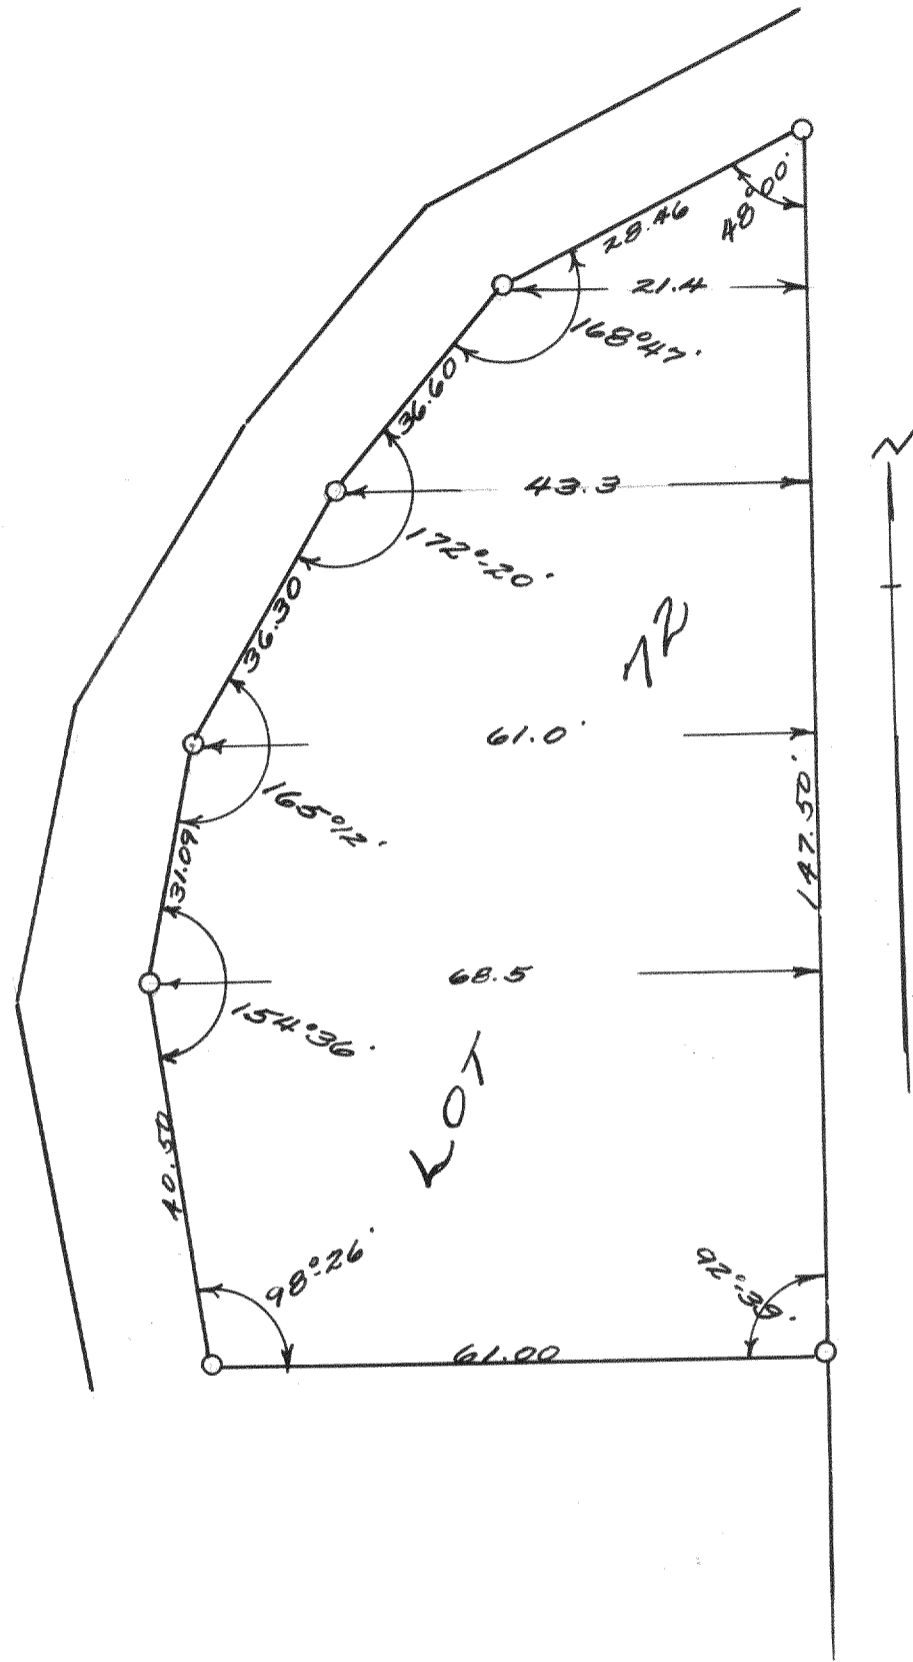

SURVEY No. 1078

PLAT OF SURVEY OF LOT 193
OF THE SECOND ADDITION TO
CEDAR POINT PARK
SEPT. 26, 1940
Lloyd L. Jensen

SURVEY No. 1079

PLAT OF SURVEY OF LOT 72
OF CEDAR POINT PARK, WIS.
BAY, WISCONSIN.
OCT. 22, 1940
Lloyd L. Jensen
R.E.J.

SURVEY No. 1080

PLAT OF SURVEY OF LOTS 221 & 222
OF THE 3RD ADDITION TO CEDAR
POINT PARK, IN THE VILLAGE OF WIS.
BAY, WALWORTH COUNTY, WISCONSIN.
Lloyd L. Jensen
R.E.J.