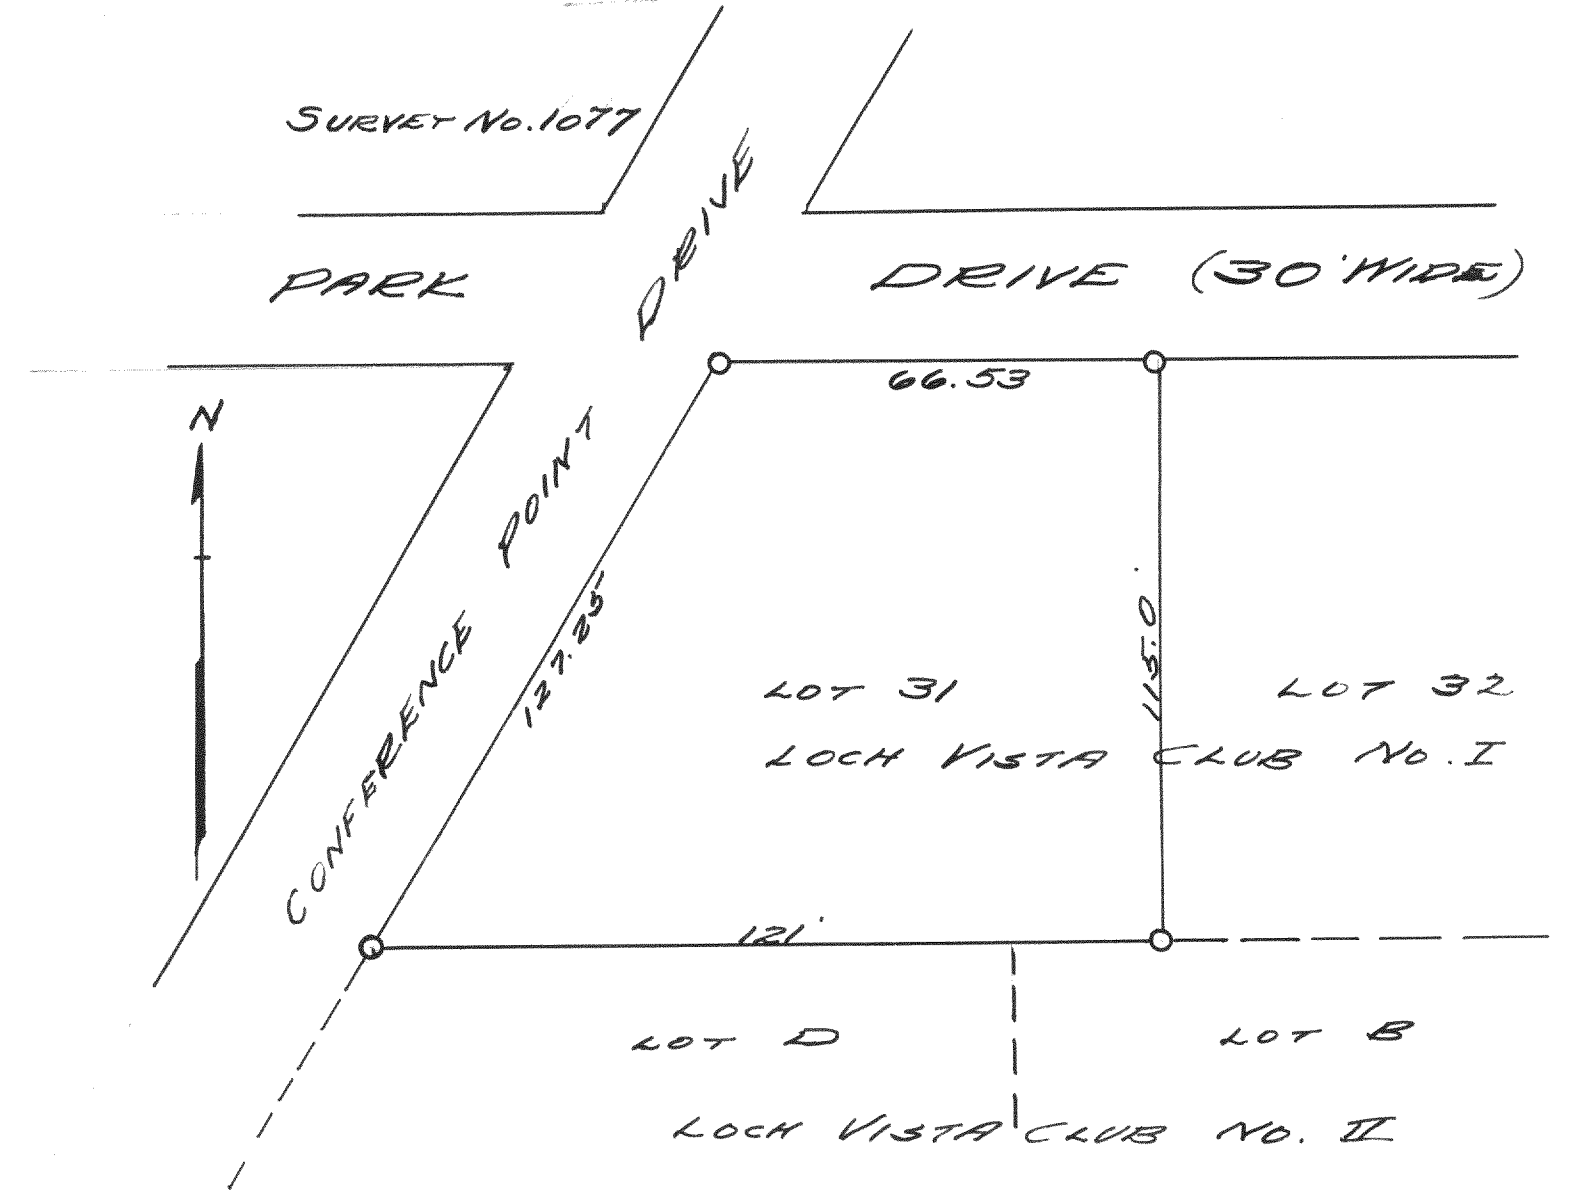

PLAT OF SURVEY OF LOT 67 OF THE FIRST ADD. TO CEDAR POINT IN THE VILLAGE OF WILLIAMS BAY, WALWORTH COUNTY, WISCONSIN.

JUNE 17, 1940
 Lloyd L. Jensen
 L.S.D.

PLAT OF SURVEY OF LOT 31 OF LOCH VISTA CLUB SUBDIVISION NO. I, IN THE VILLAGE OF WILMS. BAY, WALWORTH CO. WISC.