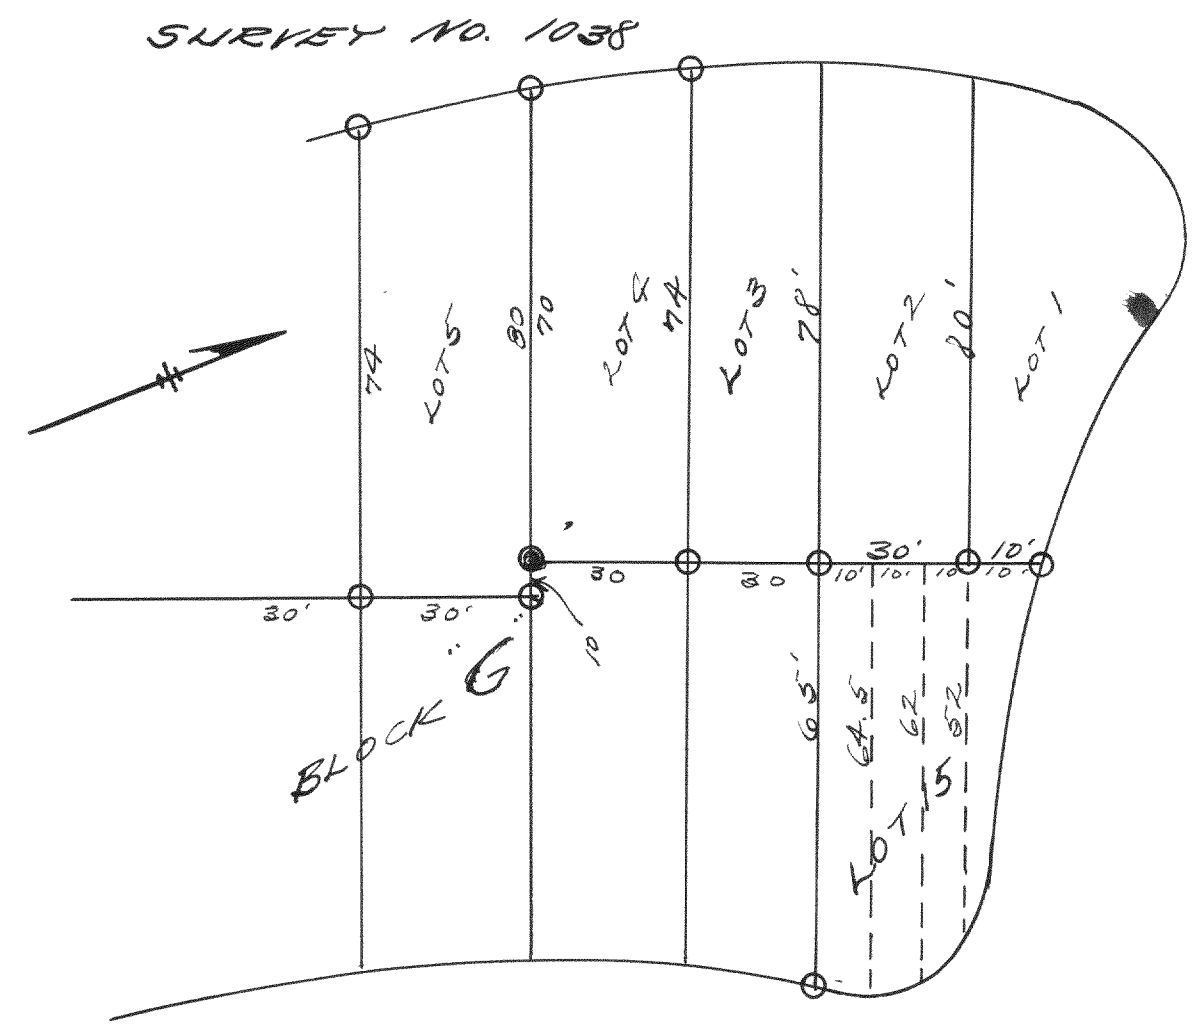

SURVEY NO. 1040

Survey of lots 4, 5 & 15 of Block G of Delavan Lake Assembly Grounds T2N R16E, Walworth County, Wisconsin Aug. 2, 1939

Lloyd L. Jensen by K.E.J.

SURVEY NO. 1039

See Vol. page for complete drawing of Deakin Isle as re-subdivided. October, 1939

Lloyd L. Jensen by K.E.J.

NOTE: SURVEY WAS BASED UPON TWO I. STAKES FOUND WHICH WERE NOT CHECKED.

Survey of part of lot 2 of the plat of Adron located in T2N R16E of Walworth County Wisconsin. Nov. 1939

Lloyd L. Jensen by K.E.J.

SURVEY NO. 1041

Survey of lots 10739 to 10735 inc. of Lake Como Beach T2N R17E, Walworth County, Wisconsin Nov. 9, 1939

Lloyd L. Jensen by K.E.J.