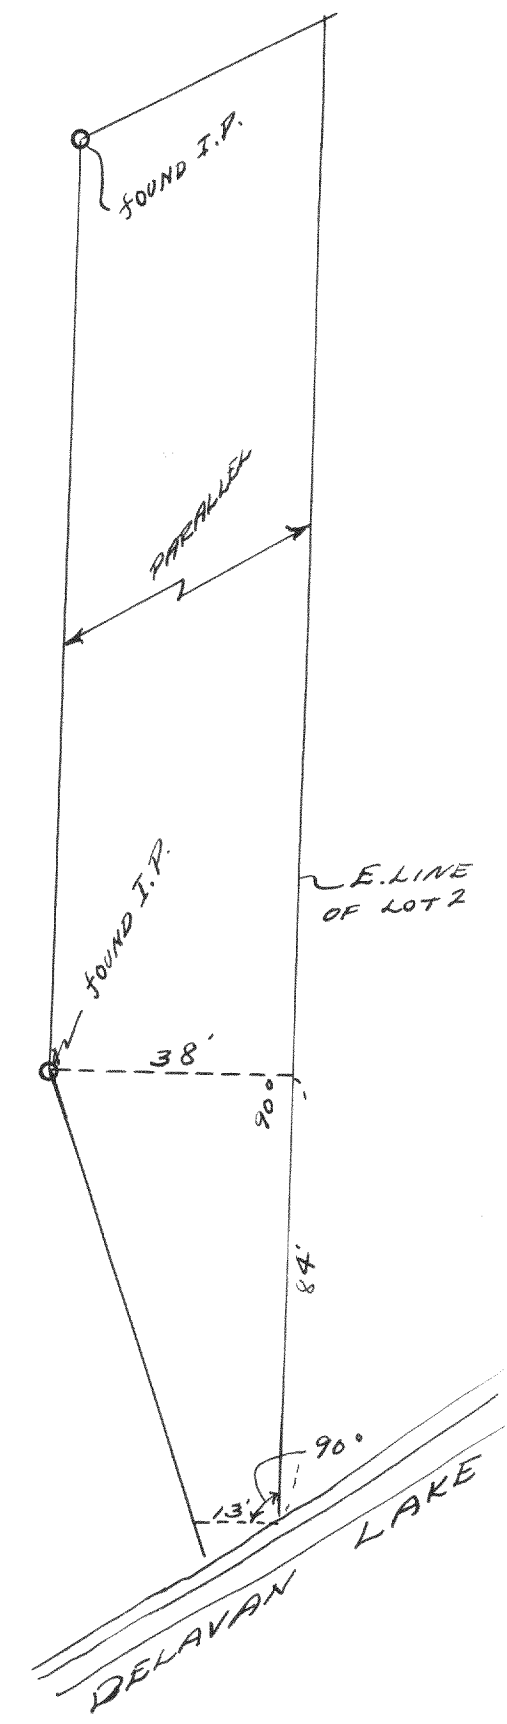

SURVEY NO. 1040

Survey of lots 4, 5 & 15 of Block G of Delavan Lake Assembly Grounds T2N R16E, Walworth County, Wisconsin Aug. 2, 1939

Lloyd L. Jensen by K.E.J.

SURVEY NO. 1039

See Vol. page for complete drawing of Deakin Isle as re-subdivided. October, 1939

Lloyd L. Jensen by K.E.J.

NOTE: SURVEY WAS BASED UPON TWO I. STAKES FOUND WHICH WERE NOT CHECKED.

Survey of part of lot 2 of the plat of Adron located in T2N R16E of Walworth County Wisconsin. Nov. 1939

Lloyd L. Jensen by K.E.J.

SURVEY NO. 1041

Survey of lots 10739 to 10735 inc. of Lake Como Beach T2N R17E, Walworth County, Wisconsin Nov. 9, 1939

Lloyd L. Jensen by K.E.J.