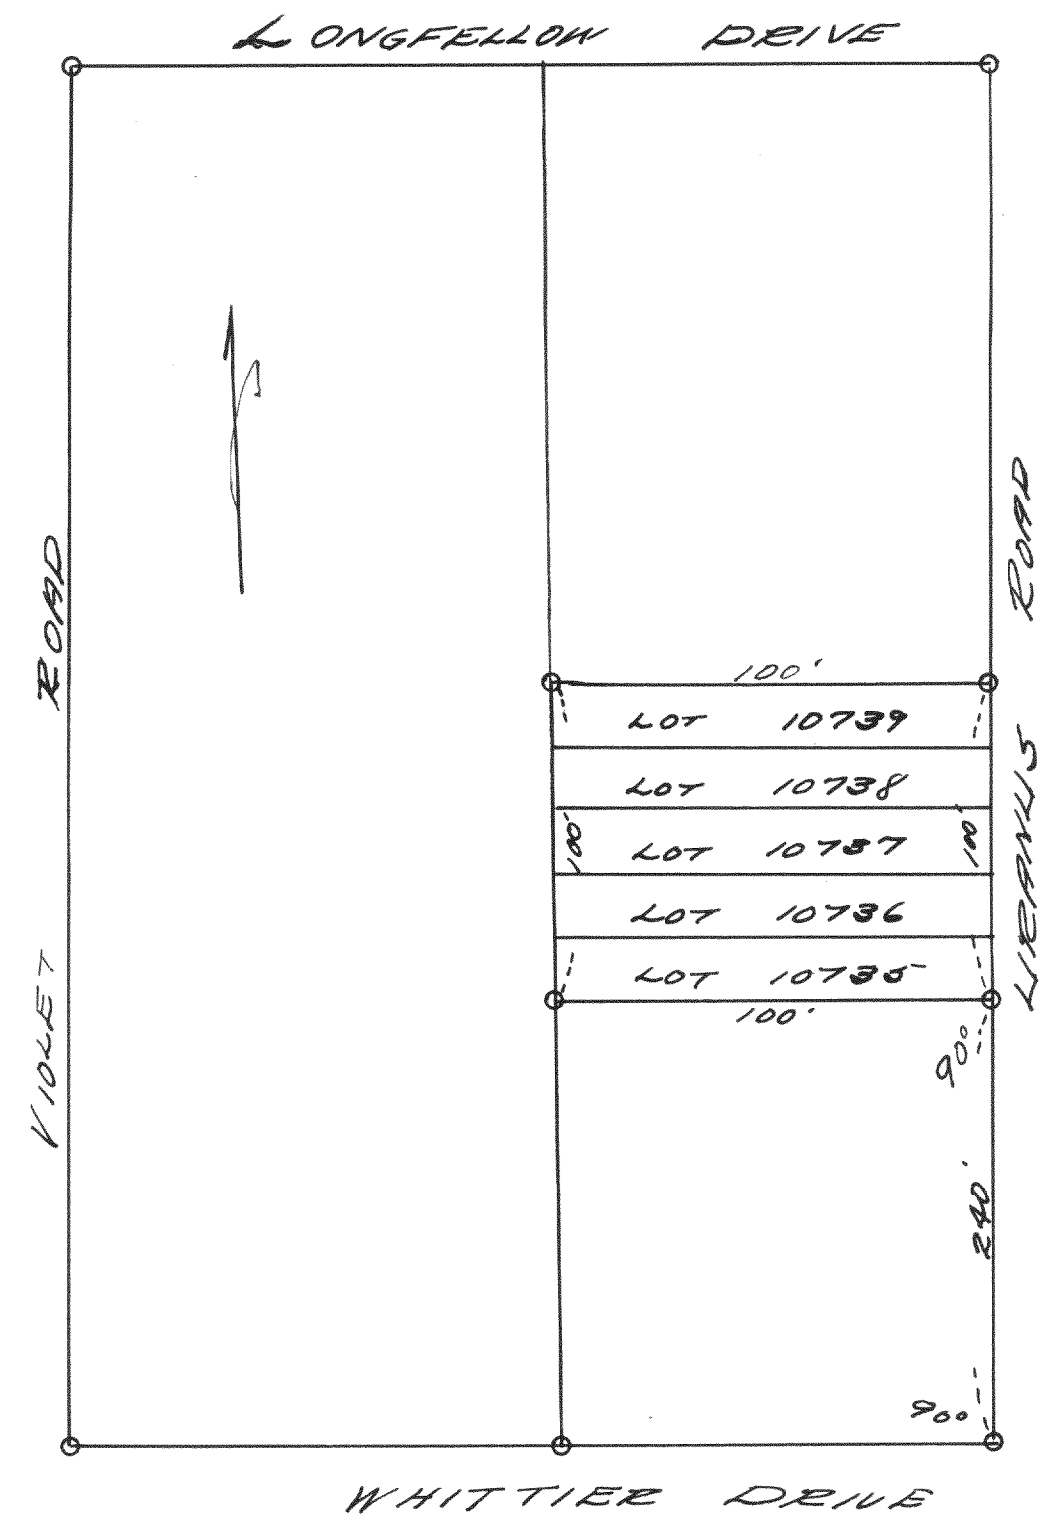

SURVEY NO. 1040

Survey of lots 4, 5 & 15 of Block G of Delavan Lake Assembly Grounds T2N R16E, Walworth County, Wisconsin Aug. 2, 1939

Lloyd L. Jensen by K.E.J.

SURVEY NO. 1039

See Vol. page for complete drawing of Deakin Isle as re-subdivided. October, 1939

Lloyd L. Jensen by K.E.J.

NOTE: SURVEY WAS BASED UPON TWO I. STAKES FOUND WHICH WERE NOT CHECKED.

Survey of part of lot 2 of the plat of Adron located in T2N R16E of Walworth County Wisconsin. Nov. 1939

Lloyd L. Jensen by K.E.J.

SURVEY NO. 1041

Survey of lots 10739 to 10735 inc. of Lake Como Beach T2N R17E, Walworth County, Wisconsin Nov. 9, 1939

Lloyd L. Jensen by K.E.J.