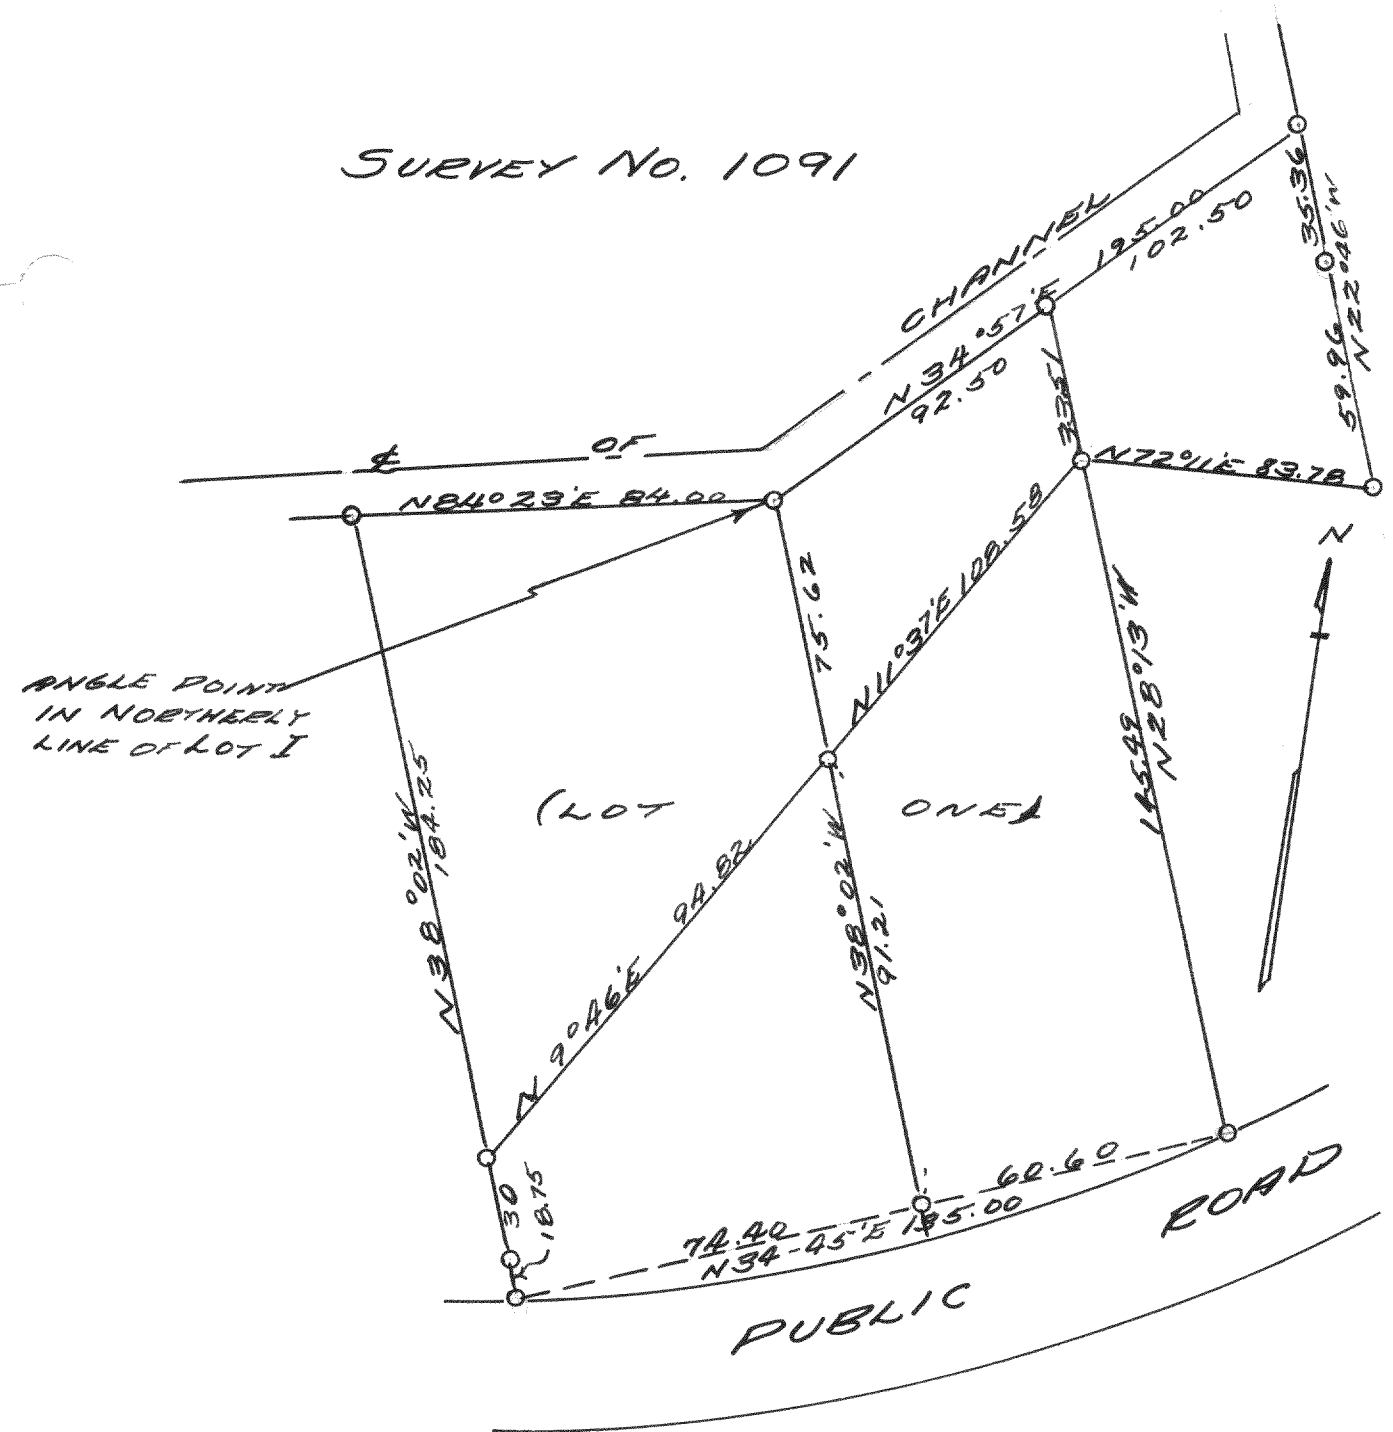

SURVEY NO. 1091

PLAT OF SURVEY OF PART OF LOT I  
AND PART OF "EASEMENT PARK" OF  
UNIT NO. I OF COUNTRY CLUB ESTATES IN  
THE VILLAGE OF FONTANA-ON-GENEVA  
LAKE  
NOV. 1940

Lloyd L. Jensen  
H.E.S.

SURVEY NO. 1092

PLAT OF SURVEY OF OUTLOT 170 OF THE VILLAGE OF  
WALWORTH, WALWORTH COUNTY, WISCONSIN  
OCTOBER, 1940

Lloyd L. Jensen  
H.E.S.

SURVEY NO. 1093

PLAT OF SURVEY OF LOTS 1 TO 7  
OF BLOCK ONE, OF THE EAST  
SIDE ADDITION TO THE VILLAGE  
OF WALWORTH, WALWORTH CO. WISC.  
AUGUST 14, 1940