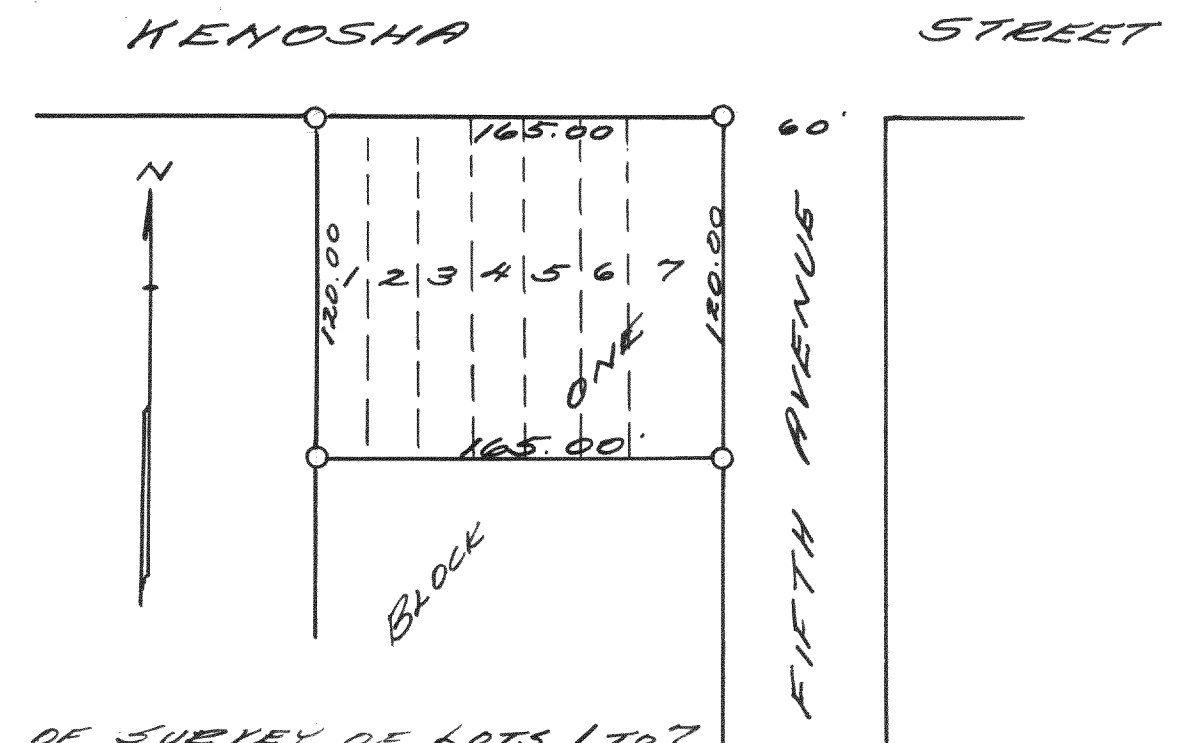

SURVEY NO. 1091

PLAT OF SURVEY OF PART OF LOT I  
AND PART OF "EASEMENT PARK" OF  
UNIT NO. I OF COUNTRY CLUB ESTATES IN  
THE VILLAGE OF FONTANA-ON-GENEVA  
LAKE  
NOV. 1940

Lloyd L. Jensen  
H.E.S.

SURVEY NO. 1092

PLAT OF SURVEY OF OUTLOT 170 OF THE VILLAGE OF  
WALWORTH, WALWORTH COUNTY, WISCONSIN  
OCTOBER, 1940

Lloyd L. Jensen  
H.E.S.

SURVEY NO. 1093

PLAT OF SURVEY OF LOTS 1 TO 7  
OF BLOCK ONE, OF THE EAST  
SIDE ADDITION TO THE VILLAGE  
OF WALWORTH, WALWORTH CO. WISC.  
AUGUST 14, 1940