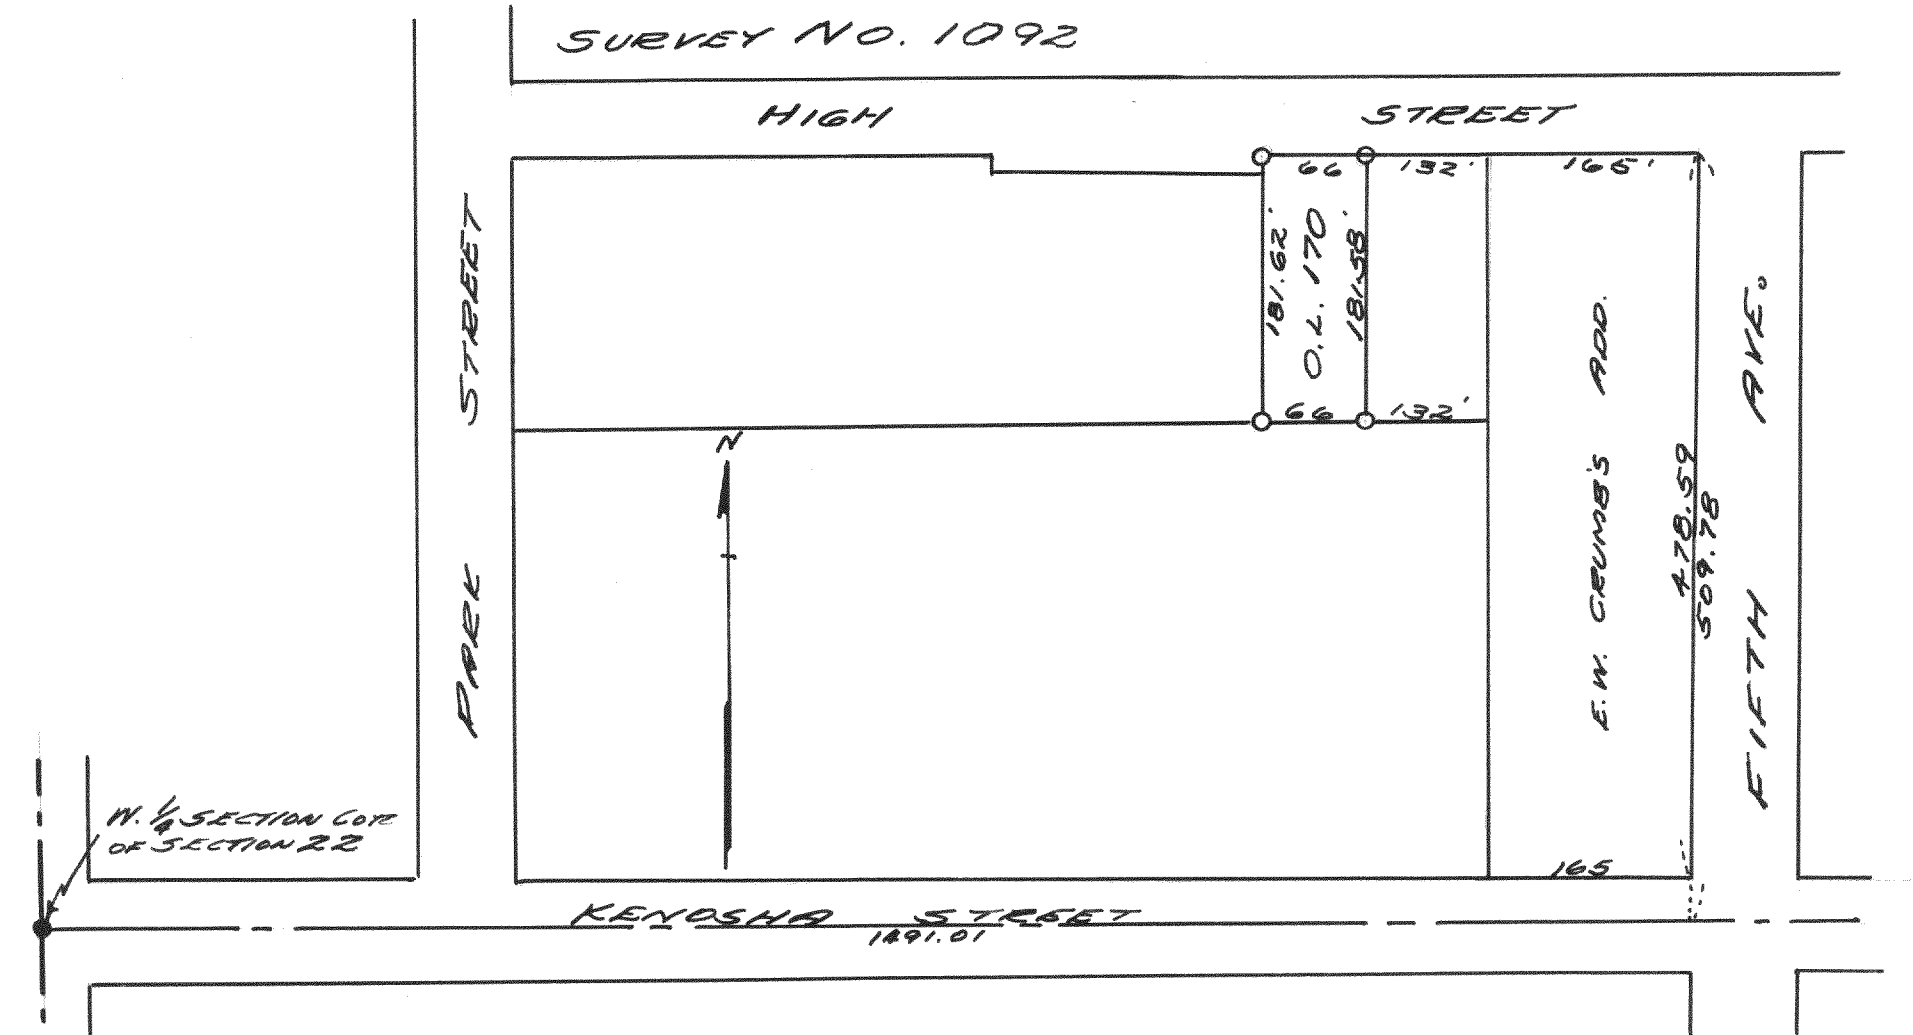

SURVEY NO. 1091

PLAT OF SURVEY OF PART OF LOT I  
AND PART OF "EASEMENT PARK" OF  
UNIT NO. I OF COUNTRY CLUB ESTATES IN  
THE VILLAGE OF FONTANA-ON-GENEVA  
LAKE  
NOV. 1940

Lloyd L. Jensen  
H.E.S.

SURVEY NO. 1092

PLAT OF SURVEY OF OUTLOT 170 OF THE VILLAGE OF  
WALWORTH, WALWORTH COUNTY, WISCONSIN  
OCTOBER, 1940

Lloyd L. Jensen  
H.E.S.

SURVEY NO. 1093

PLAT OF SURVEY OF LOTS 1 TO 7  
OF BLOCK ONE, OF THE EAST  
SIDE ADDITION TO THE VILLAGE  
OF WALWORTH, WALWORTH CO. WISC.  
AUGUST 14, 1940