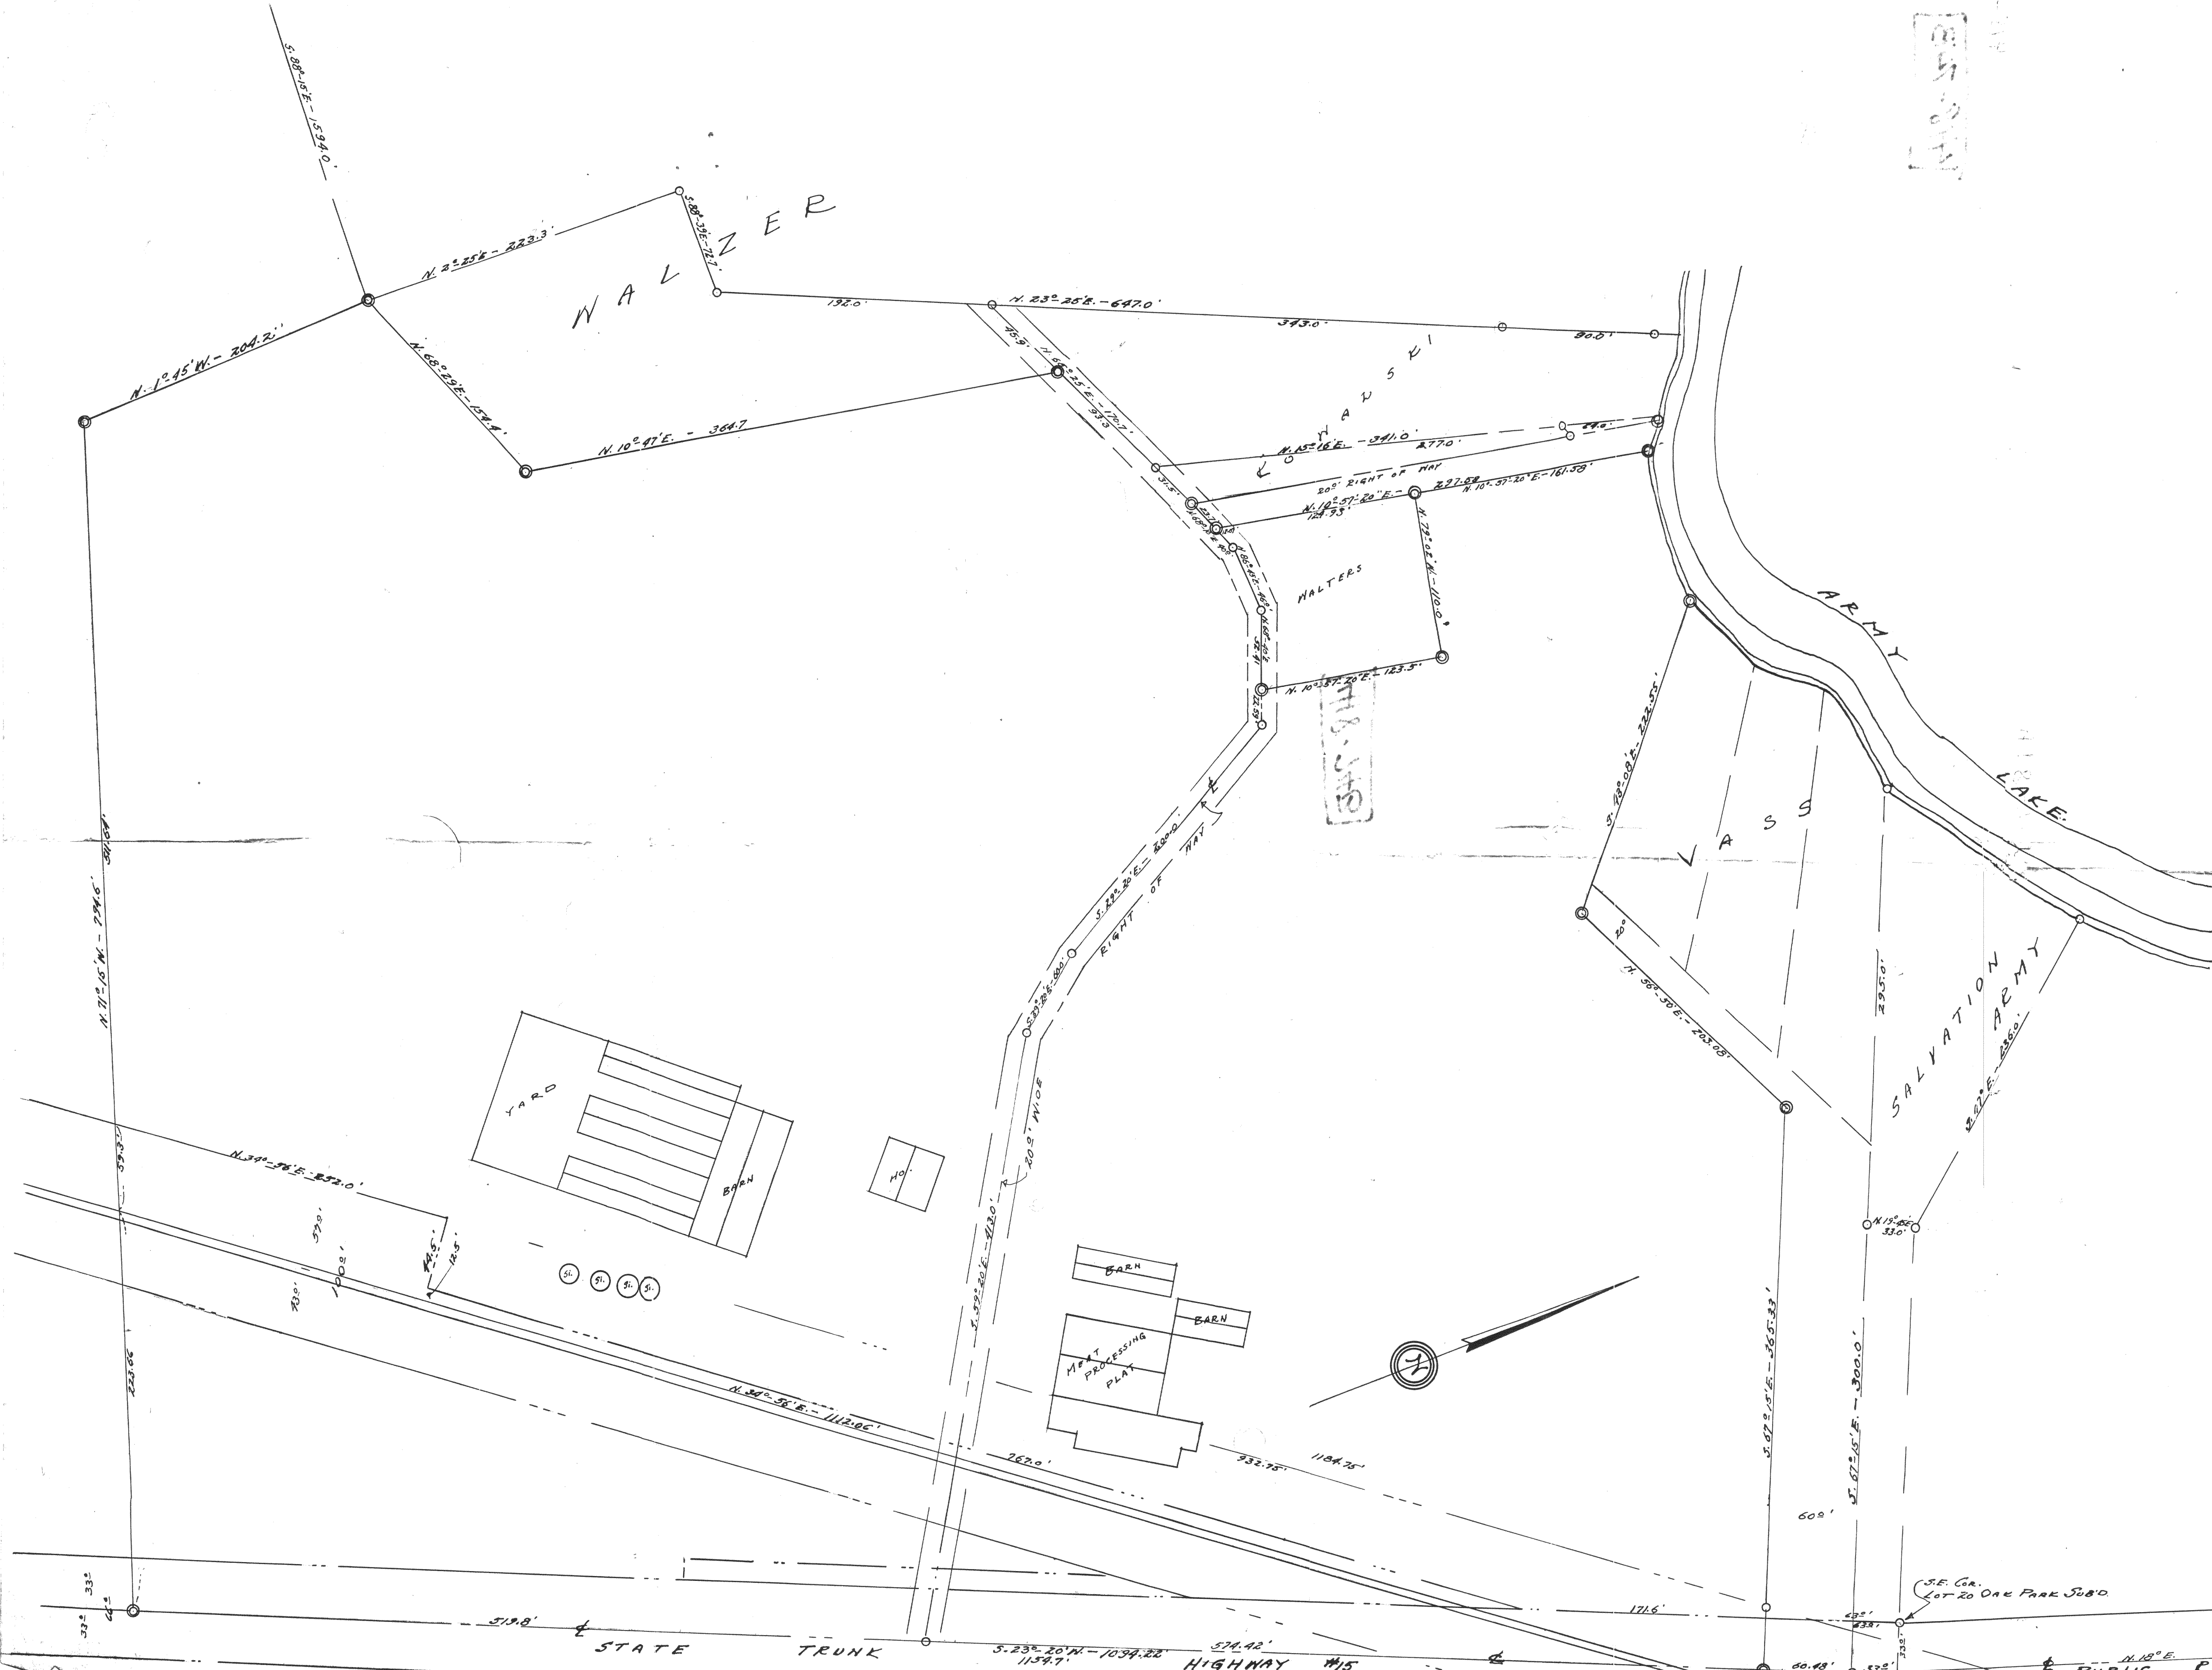

418-74B

SAWYER ARMY LAKE PROPERTY
SECTION 16 T. 4. N., E. 16. E. of 4th P.M.

PO- 9A, 6, 7, 12A, 8, 9, 10
ET- 16-5

418-74B

SAWYER ARMY LAKE PROPERTY
SECTION 16, T. 4, N. 1, E. 1, E. 1, 4th P.M.

PO- 9A, 6, 7, 12A, 8, 9, 10
ET- 16-5