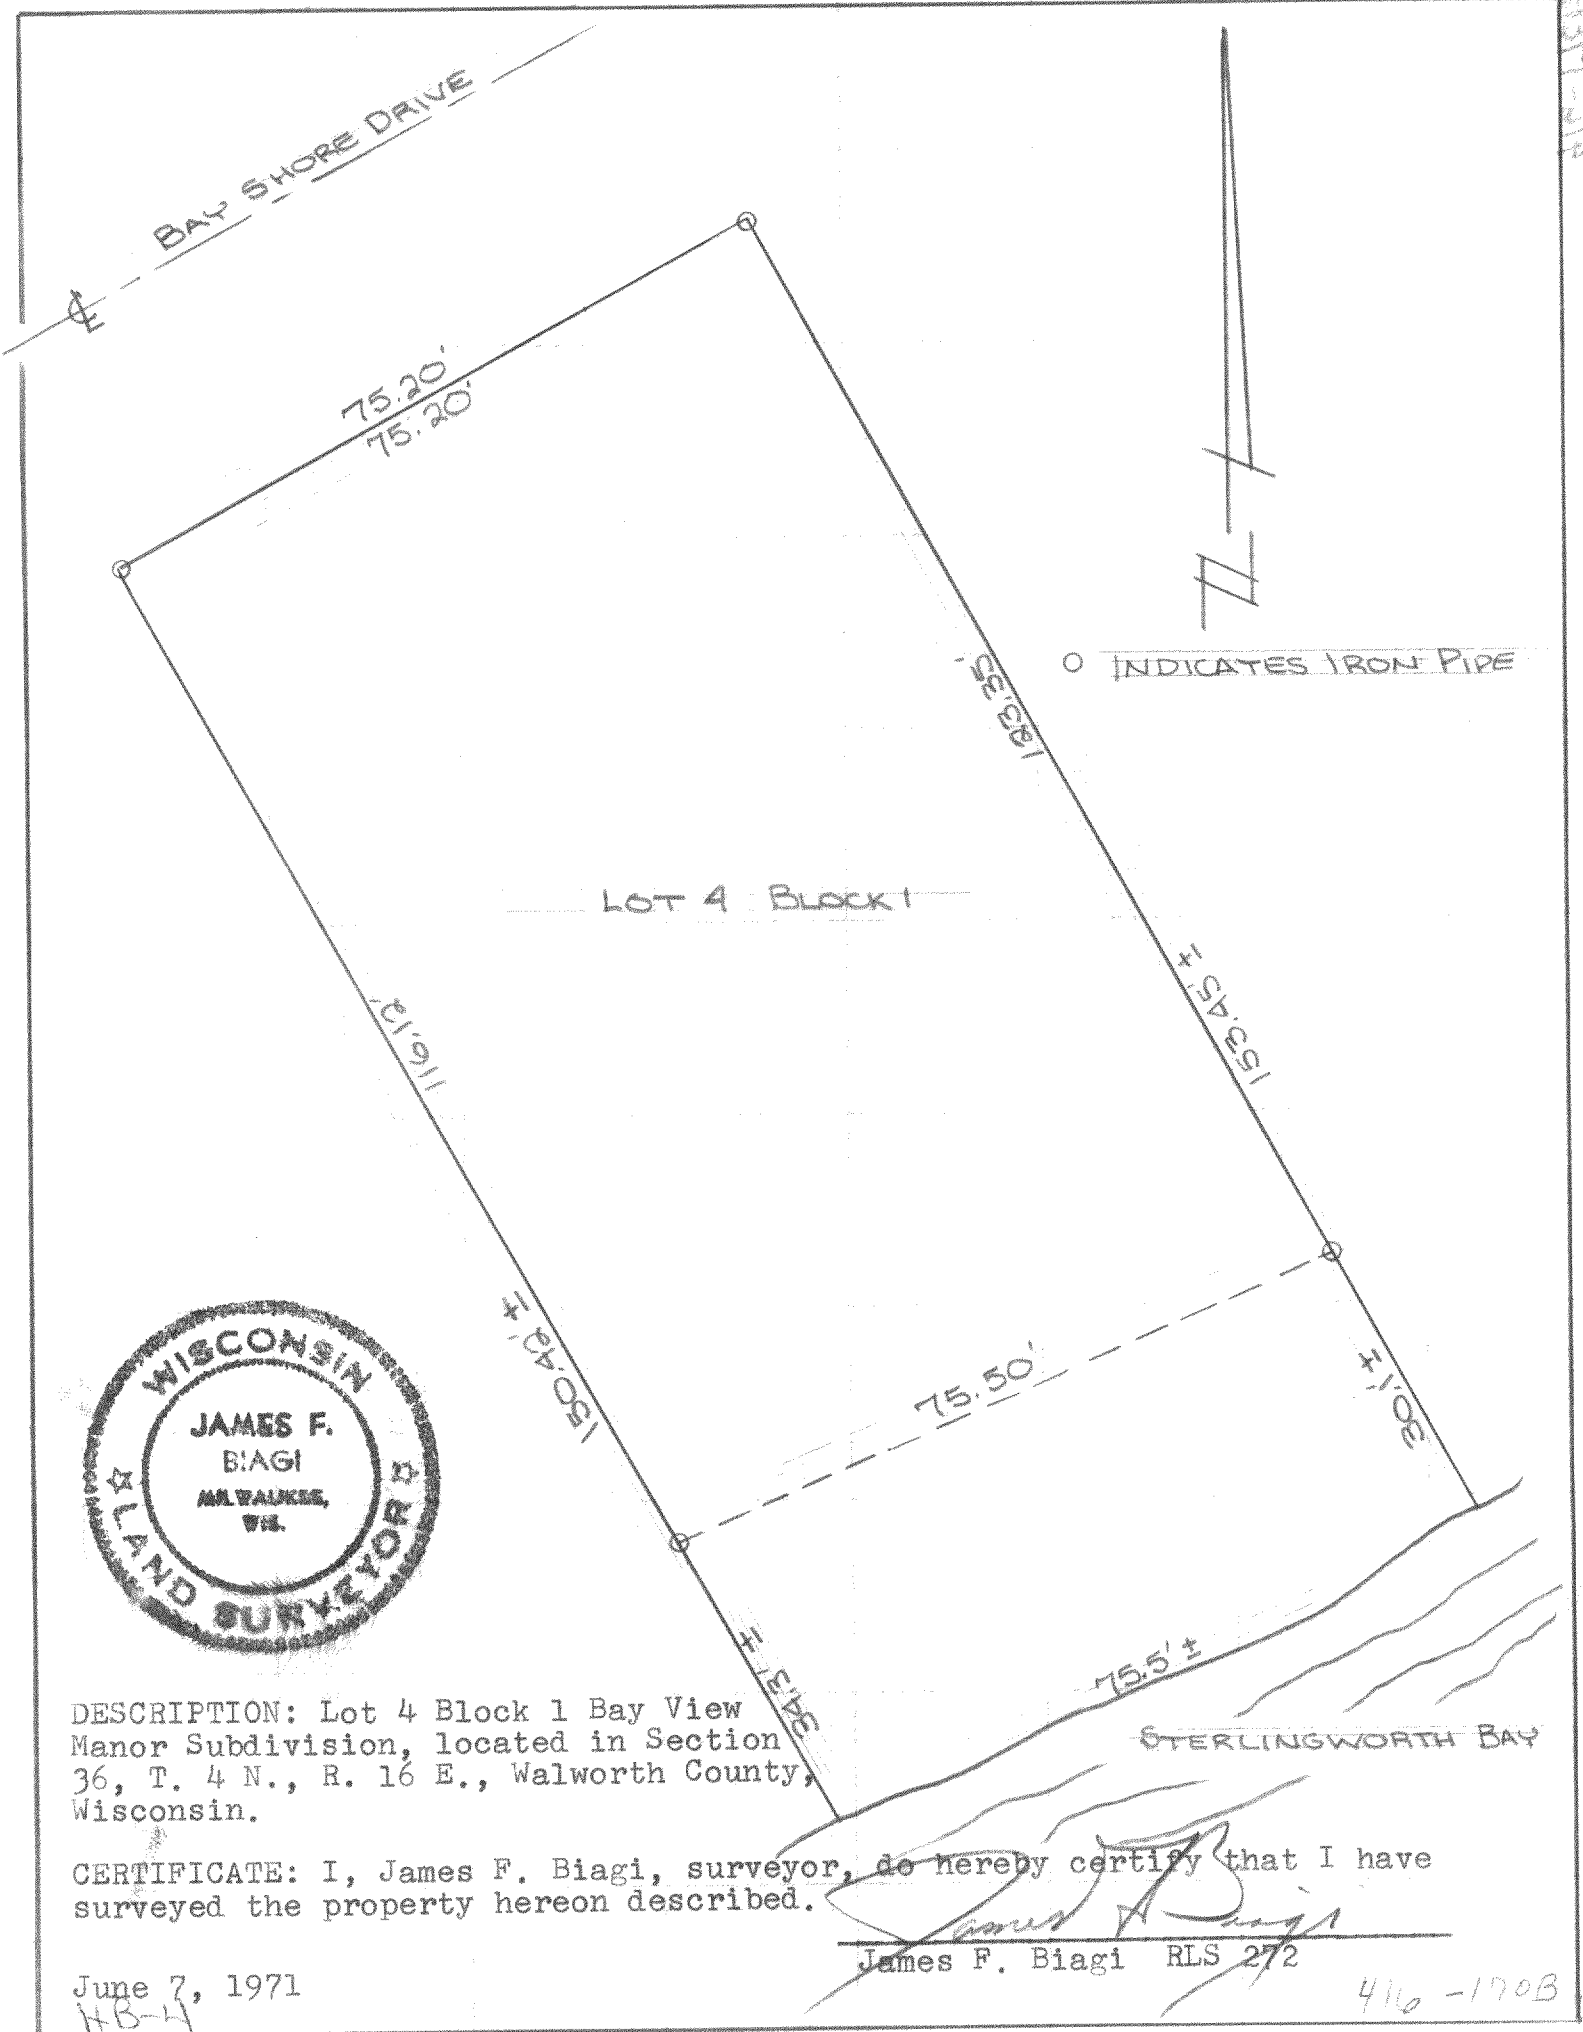

416-170B

DESCRIPTION: Lot 4 Block 1 Bay View Manor Subdivision, located in Section 36, T. 4 N., R. 16 E., Walworth County, Wisconsin.

CERTIFICATE: I, James F. Biagi, surveyor, do hereby certify that I have surveyed the property hereon described.