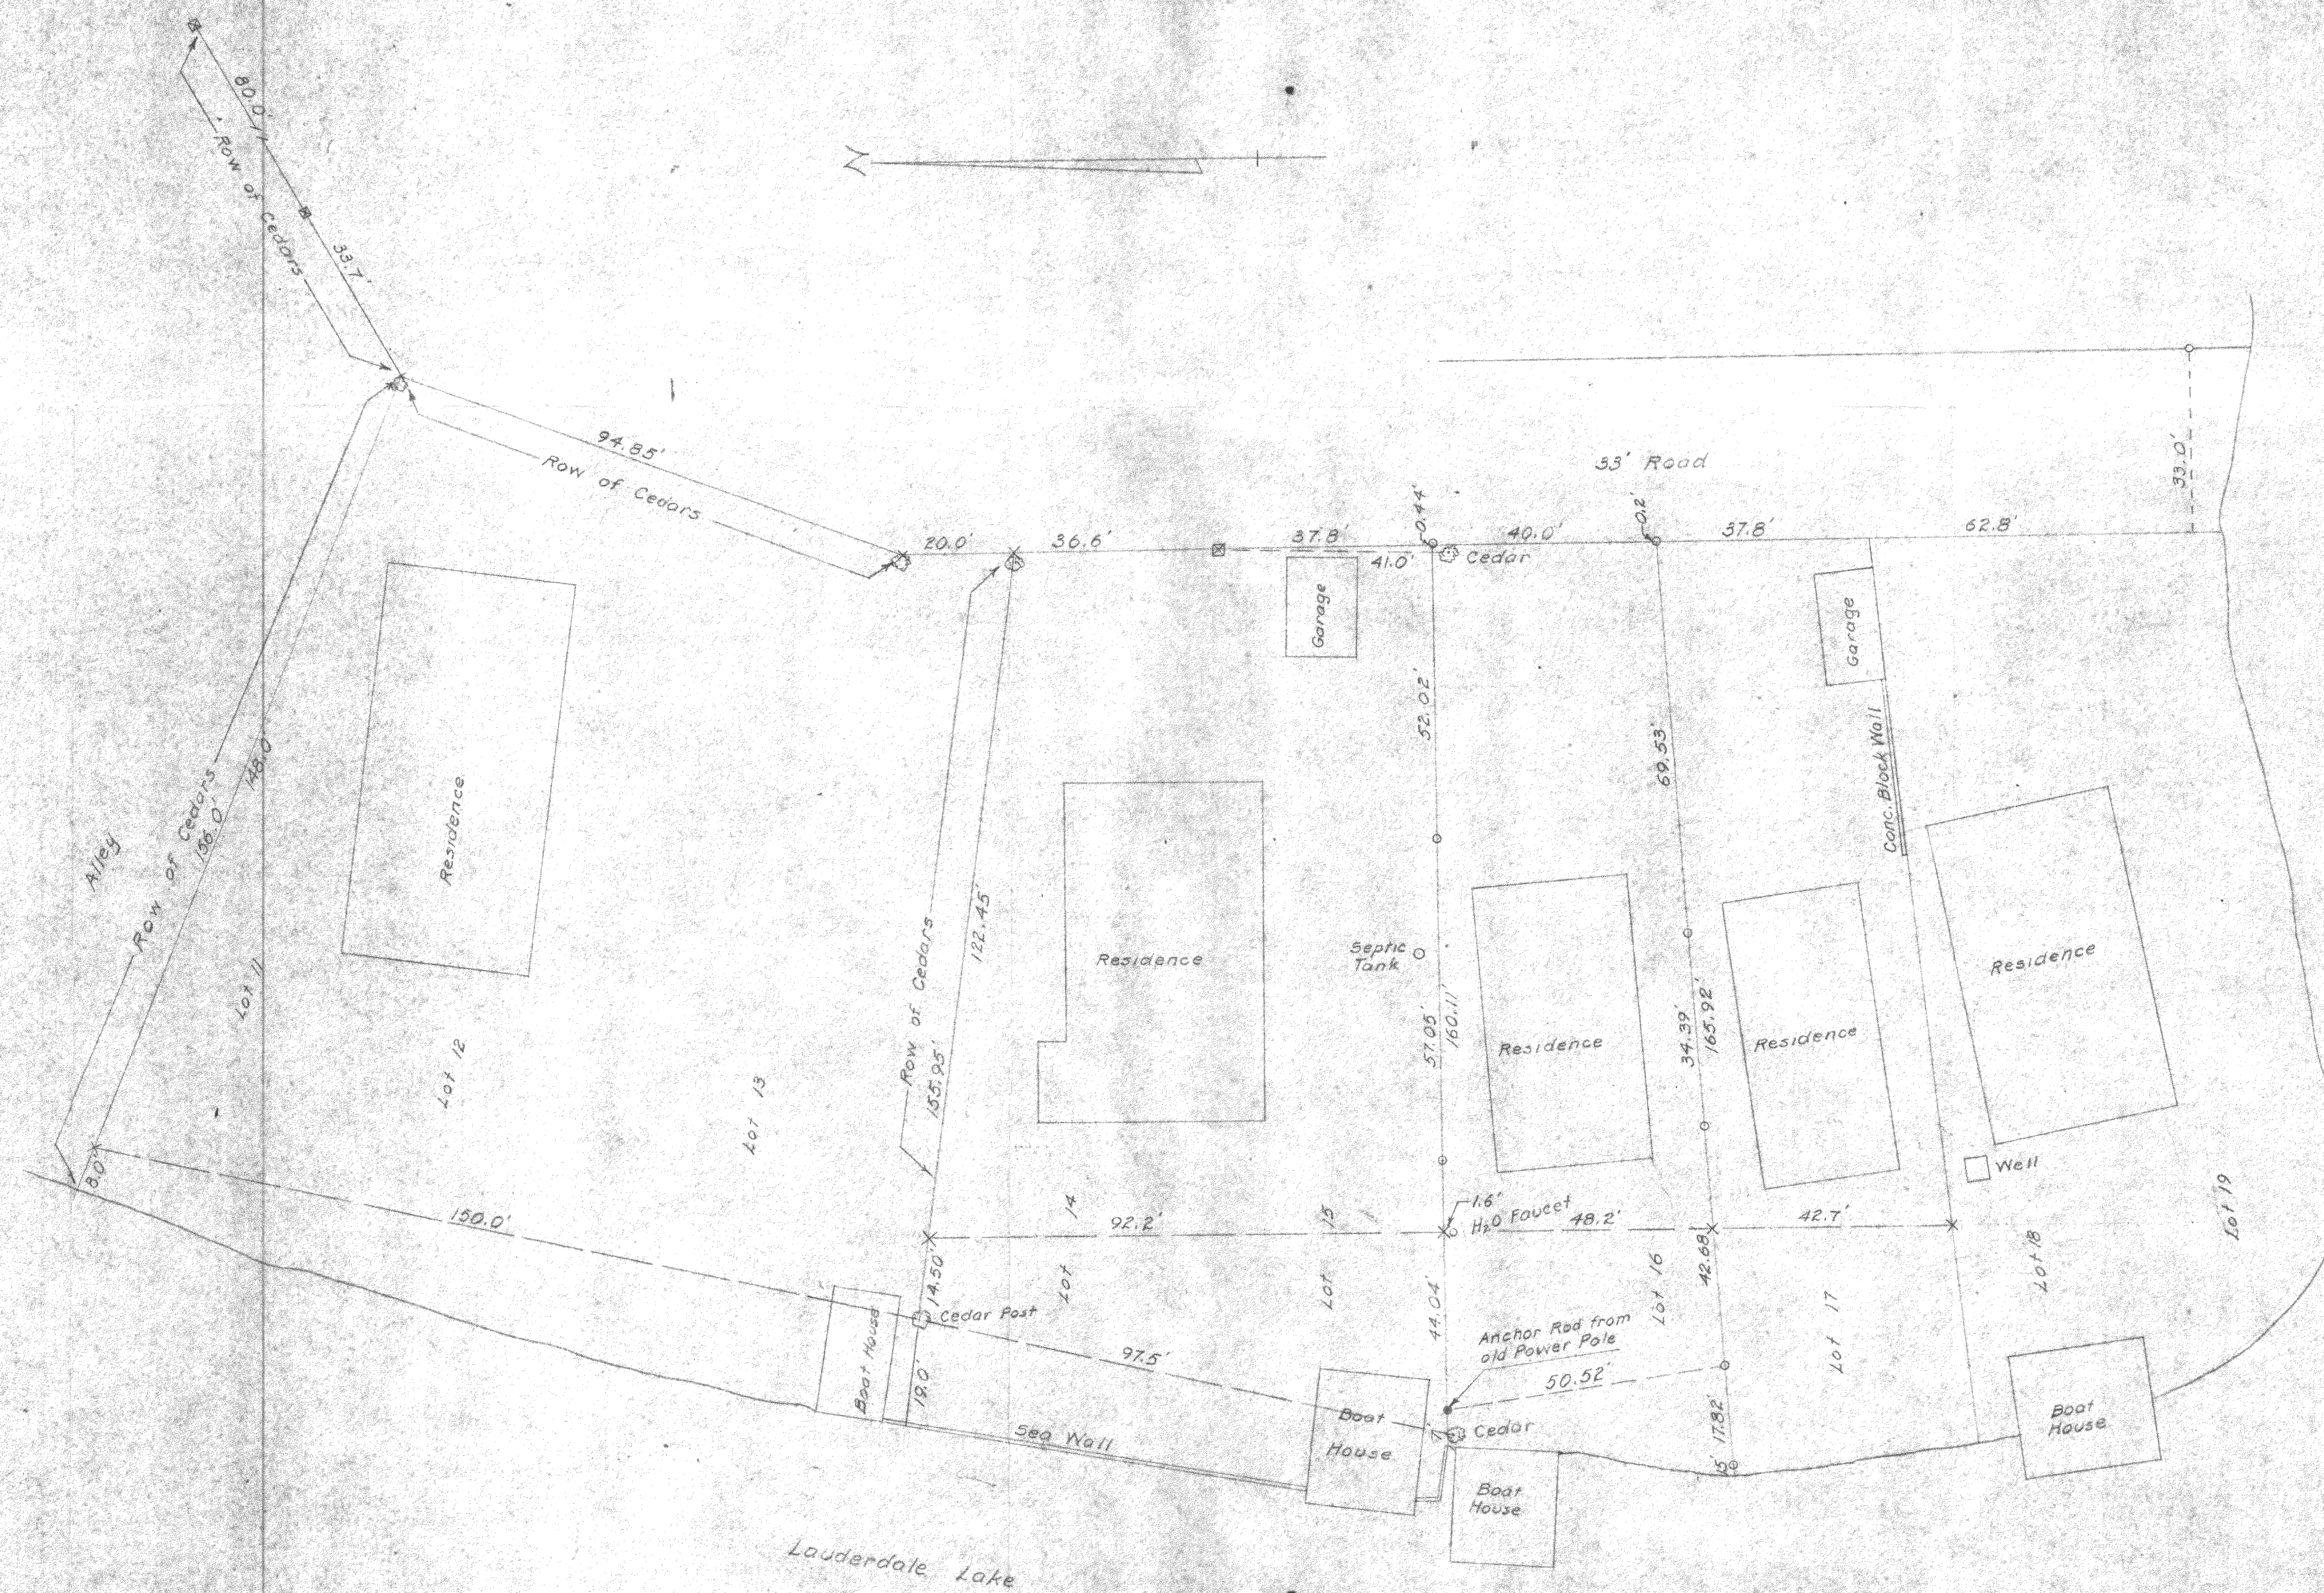

- Legend
- o - Iron pipe
  - x - Temporary Point (Spike)
  - - Mark of original wood stake
  - ⊗ - Cedar Tree

#00-16, 17, 19, 20, 21

Preliminary Plat  
of  
Lots 11-19 of Droughtville Park, located in  
Section 36, T4N, R16E, Walworth County,  
Wisconsin

SCALE 1" = 20'  
DATE Sept. 1920