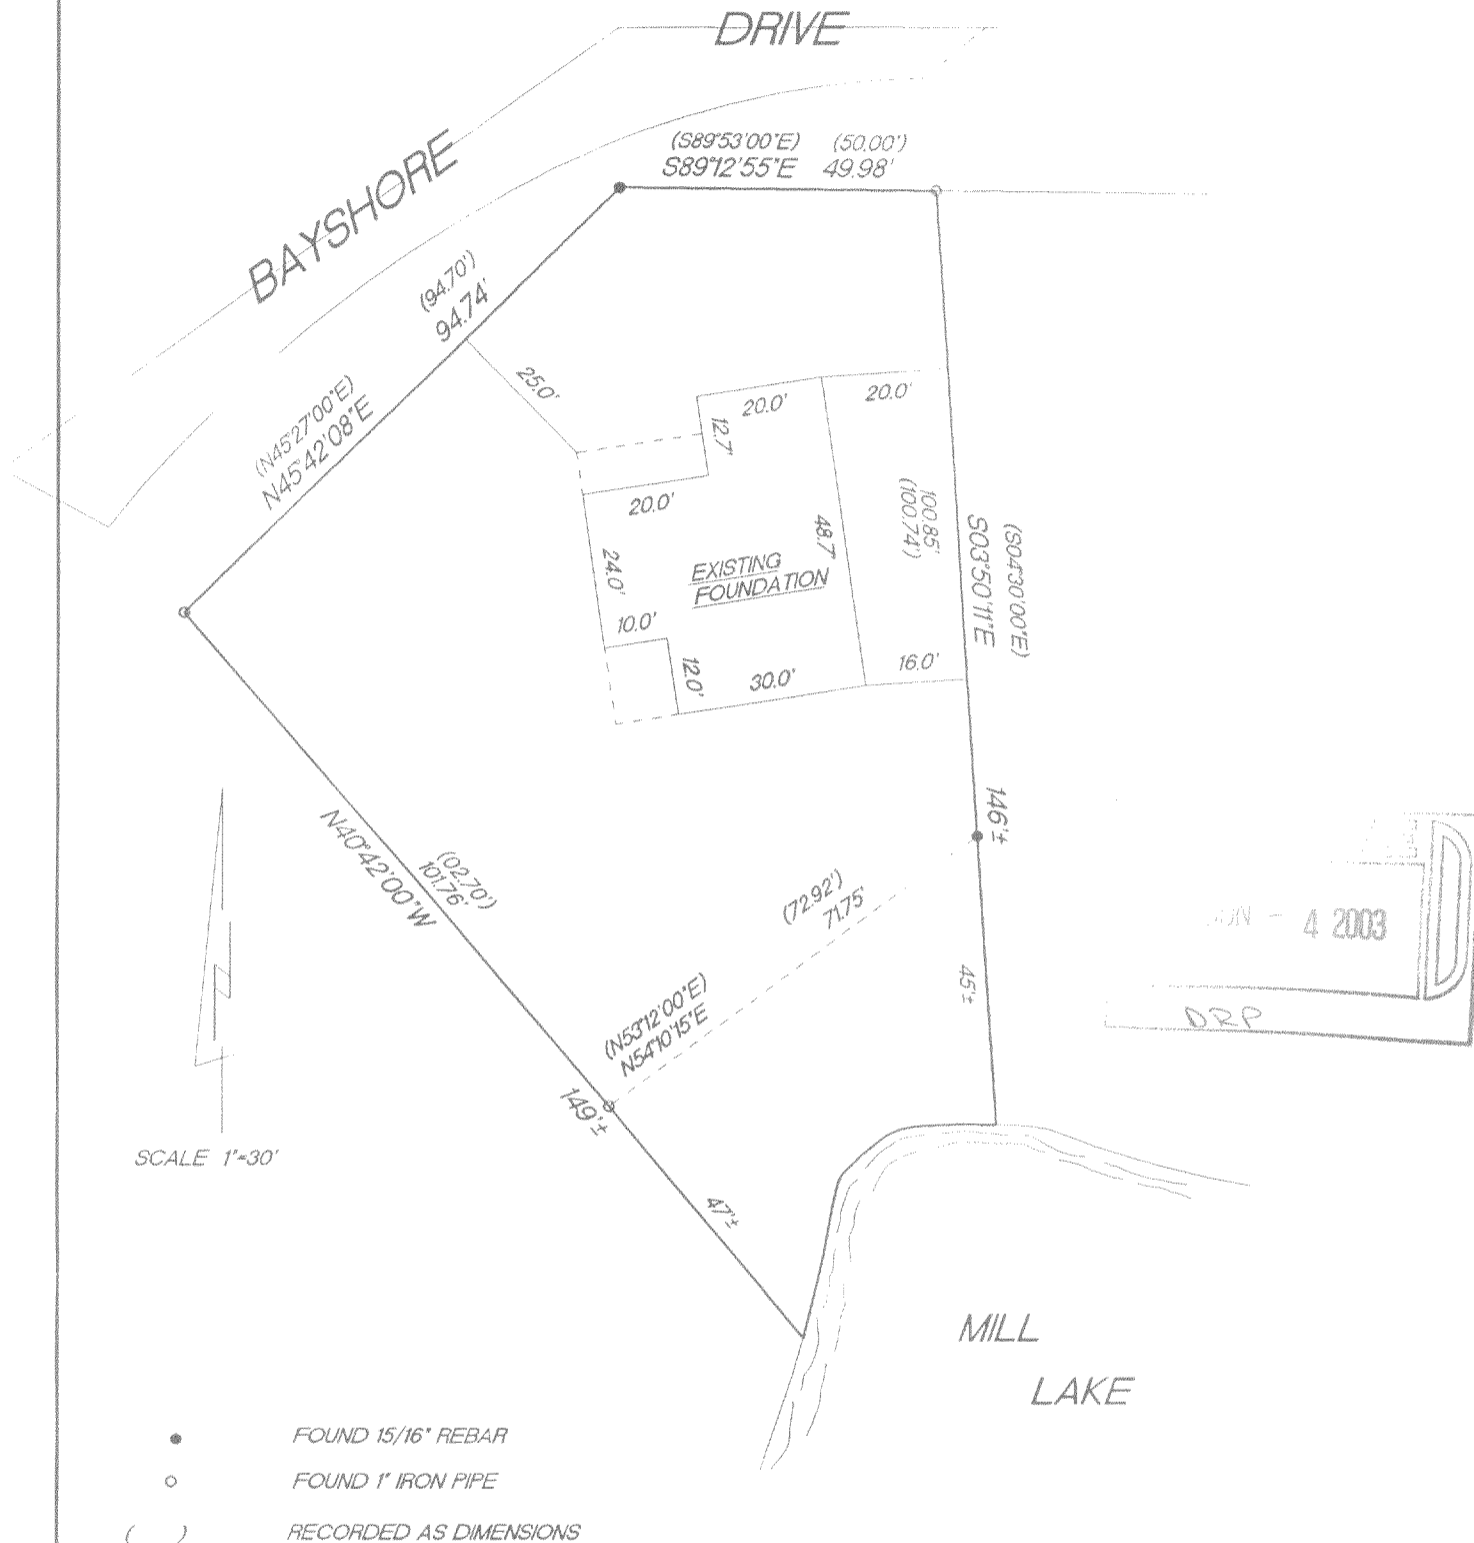

PLAT OF SURVEY

Lot 11, Block 1, BAY VIEW MANOR, being a part of the Northwest ¼ of Section 36, Town 4 North, Range 16 East, in the Town of LaGrange, Walworth County, Wisconsin.

Surveyed for: Korndoerfer Development/Lena

"I hereby certify that I have surveyed the above described property and that the above map is a true representation thereof and shows the size and location of the property, its exterior boundaries, the location of all visible structures and dimension of all principal buildings thereon, boundary fences, apparent easements, roadways and encroachments if any."

"This survey is made for the use of the present owners of the property, and also those who purchase, mortgage or guarantee the title thereto within one year from date hereof."

KETTLE MORaine SURVEYING INC.
W356 S9050 Godfrey Lane
Eagle Wisconsin 53119
P.O. Box 357
(262) 594-3484
Terrance E. Pisarek R.L.S.

THIS IS NOT AN ORIGINAL SURVEY UNLESS THE SEAL IS RED.

REV. 6/2/03
3/13/03

DATE

TEP/DW

FIELD WORK BY

TEP

DRAWN BY

03049