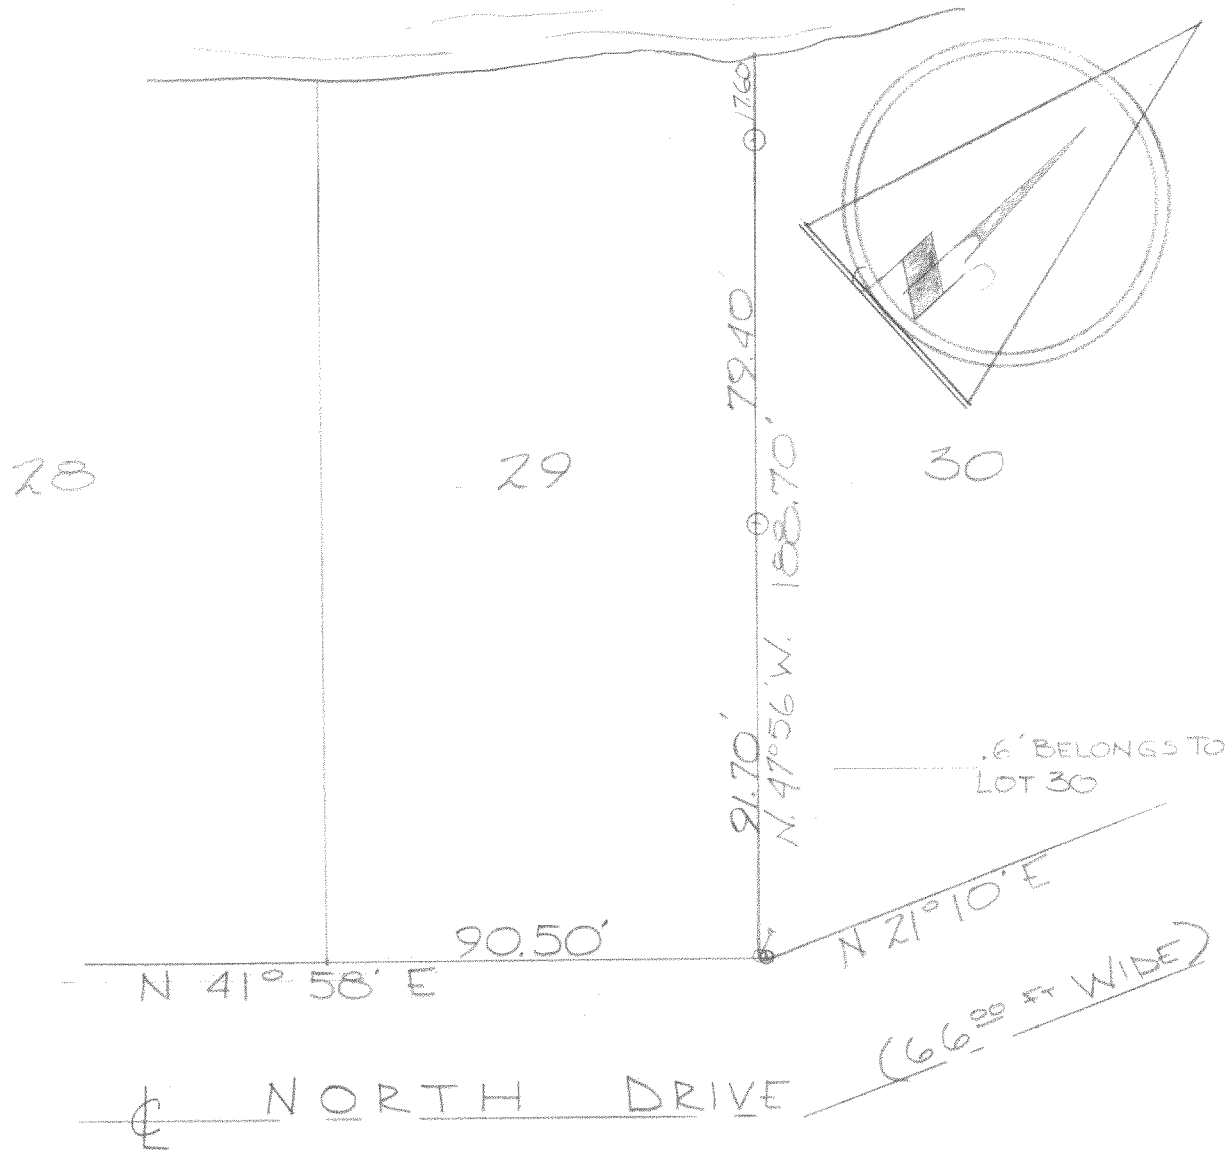

# 79-63

# LAUDERDALE LAKE

Plat of survey showing the east line of lot #29 of Bubbling Springs Subdivision, in the Town of LaGrange, Walworth County, Wisconsin.

July 29, 1963.

*James F. Biagi*  
 James F. Biagi RLS 272

HBS-29

Part of the  
lot 29 + 30

416-167B