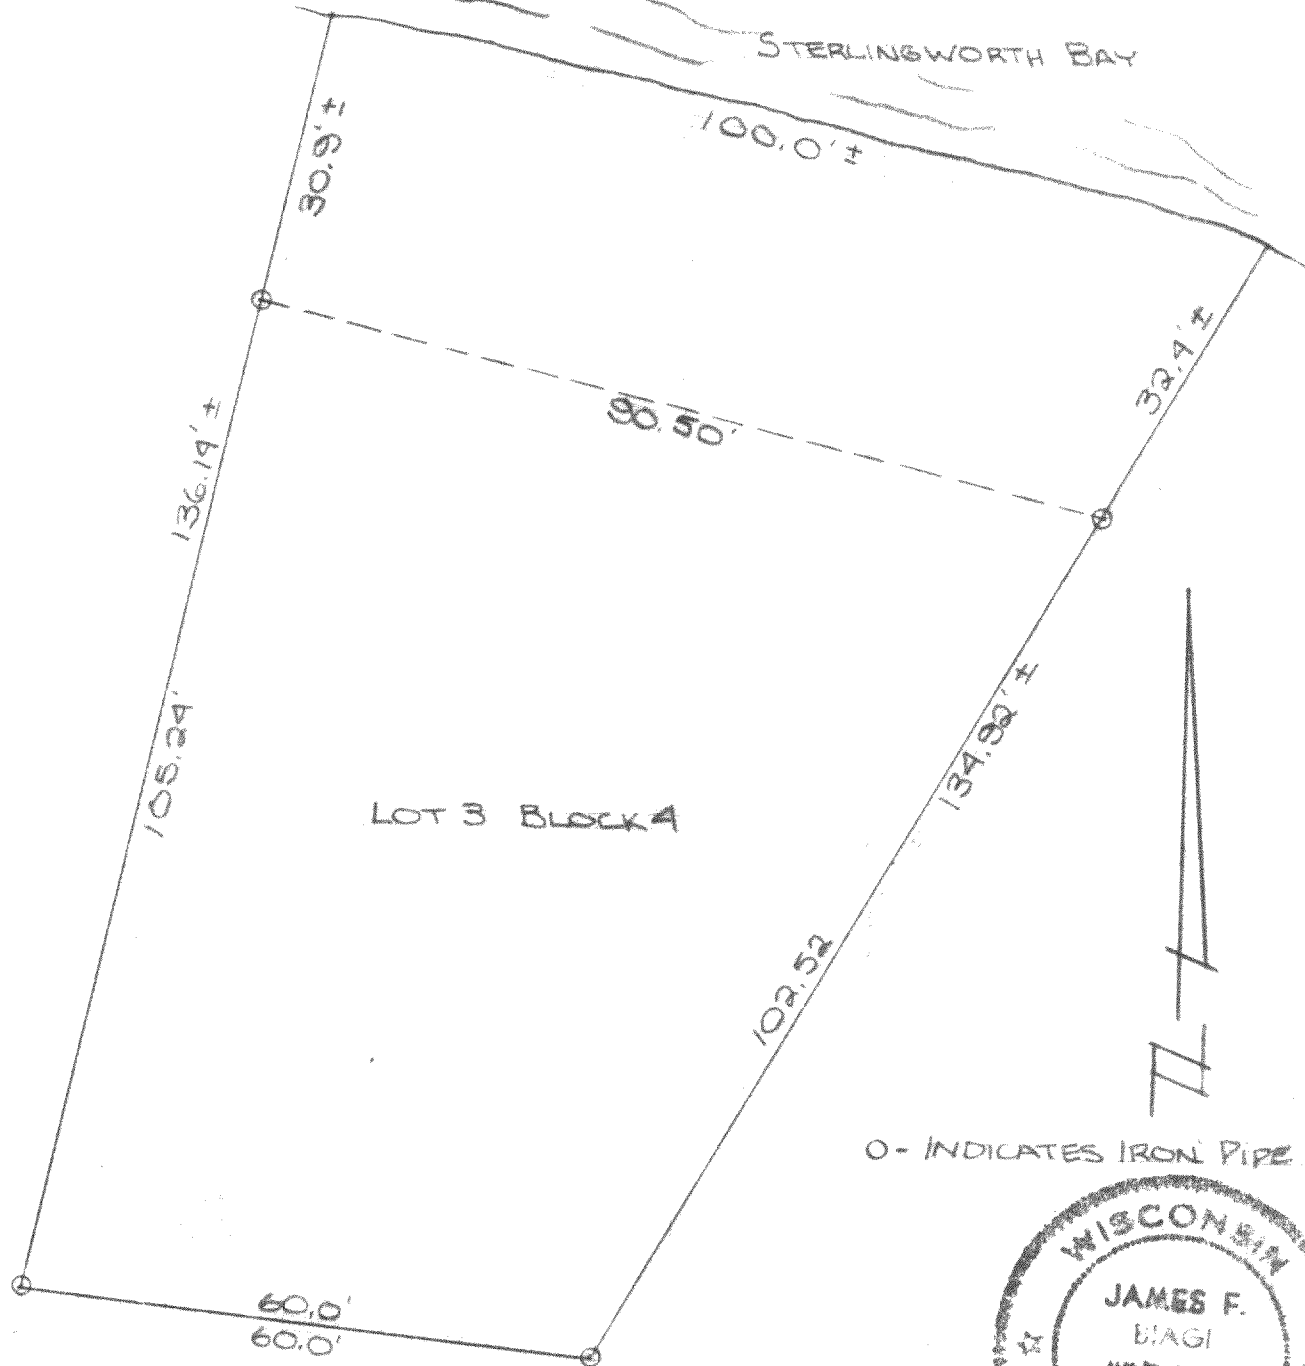

DESCRIPTION: Lot 3 Block 4, Bay View Manor Subdivision, located in Section 36, T. 4 N., R. 16 E., Walworth County, Wisconsin.

CERTIFICATE: I, James F. Biagi, surveyor, do hereby certify that I have surveyed the property hereon described.

June 7, 1971

*James F. Biagi*  
James F. Biagi RLS/272

O - INDICATES IRON PIPE

STERLINGWORTH DRIVE

DESCRIPTION: Lot 3 Block 4, Bay View Manor Subdivision, located in Section 36, T. 4 N., R. 16 E., Walworth County, Wisconsin.