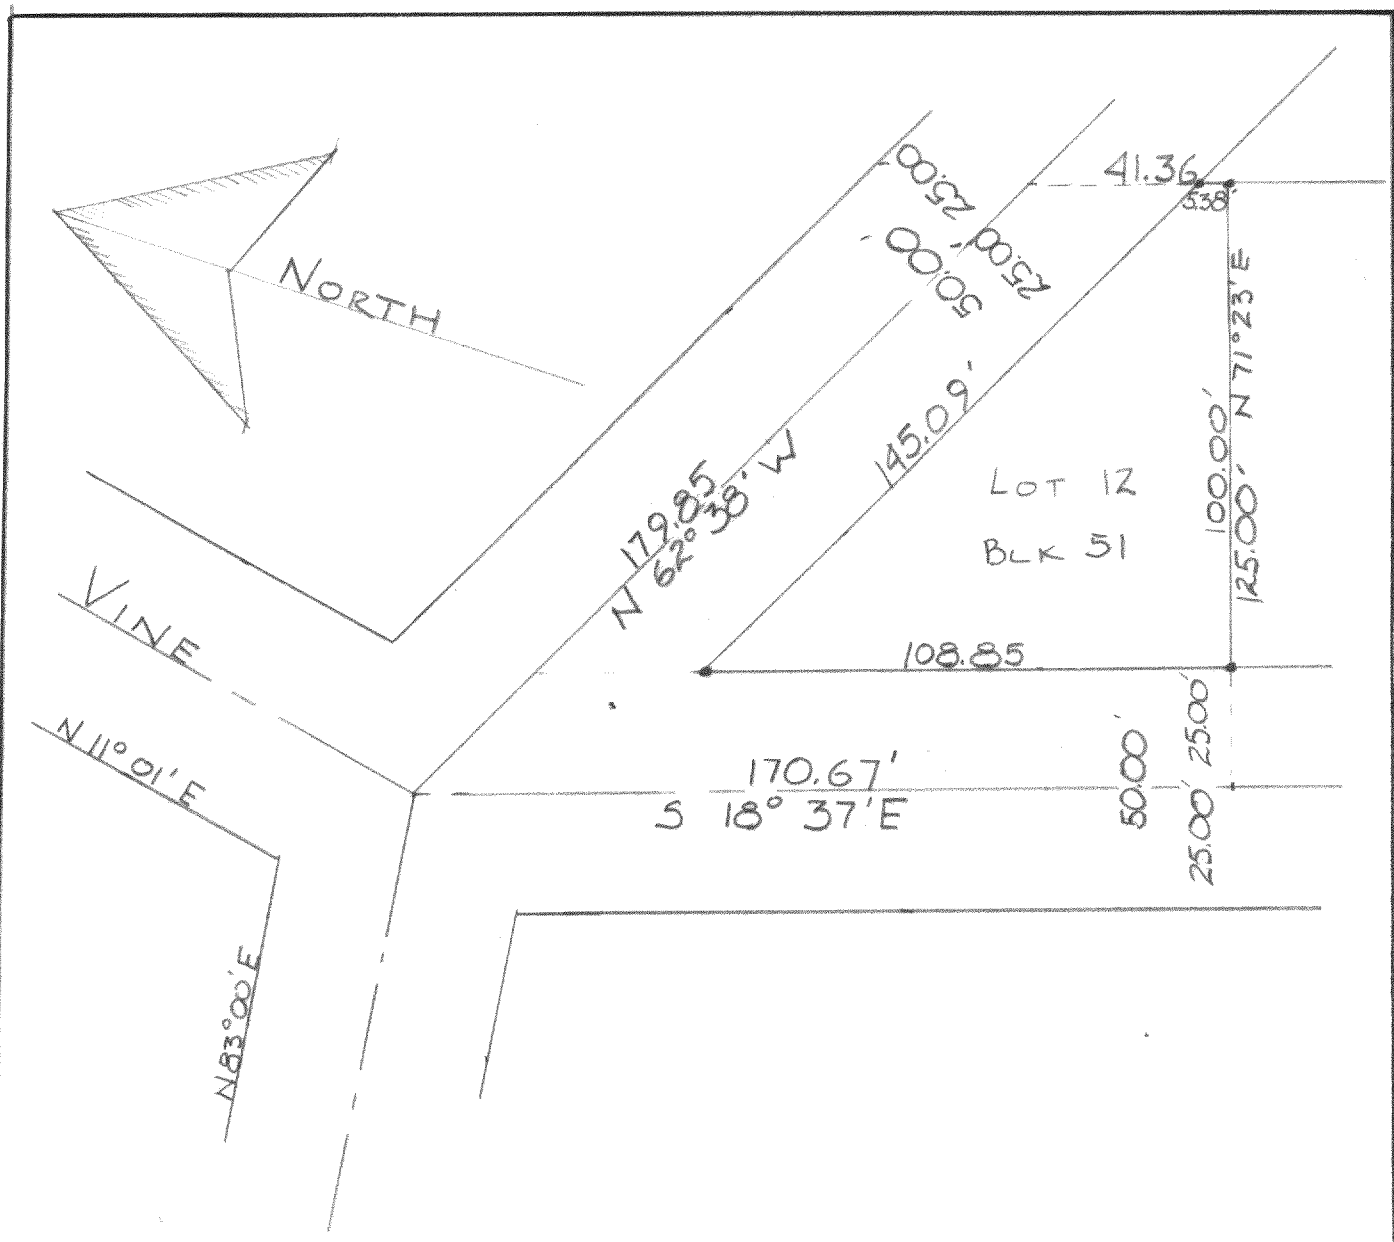

60-64

316-94B

DESCRIPTION: Lot #12 of Block 51 of the 4th Map of Interlaken Subdivision, Town of Sugar Creek, Walworth County, Wisconsin.

Surveyed May the 16th, 1960

by James F. Biagi
James F. Biagi Rls 272

316-94B

61-469

316-94B