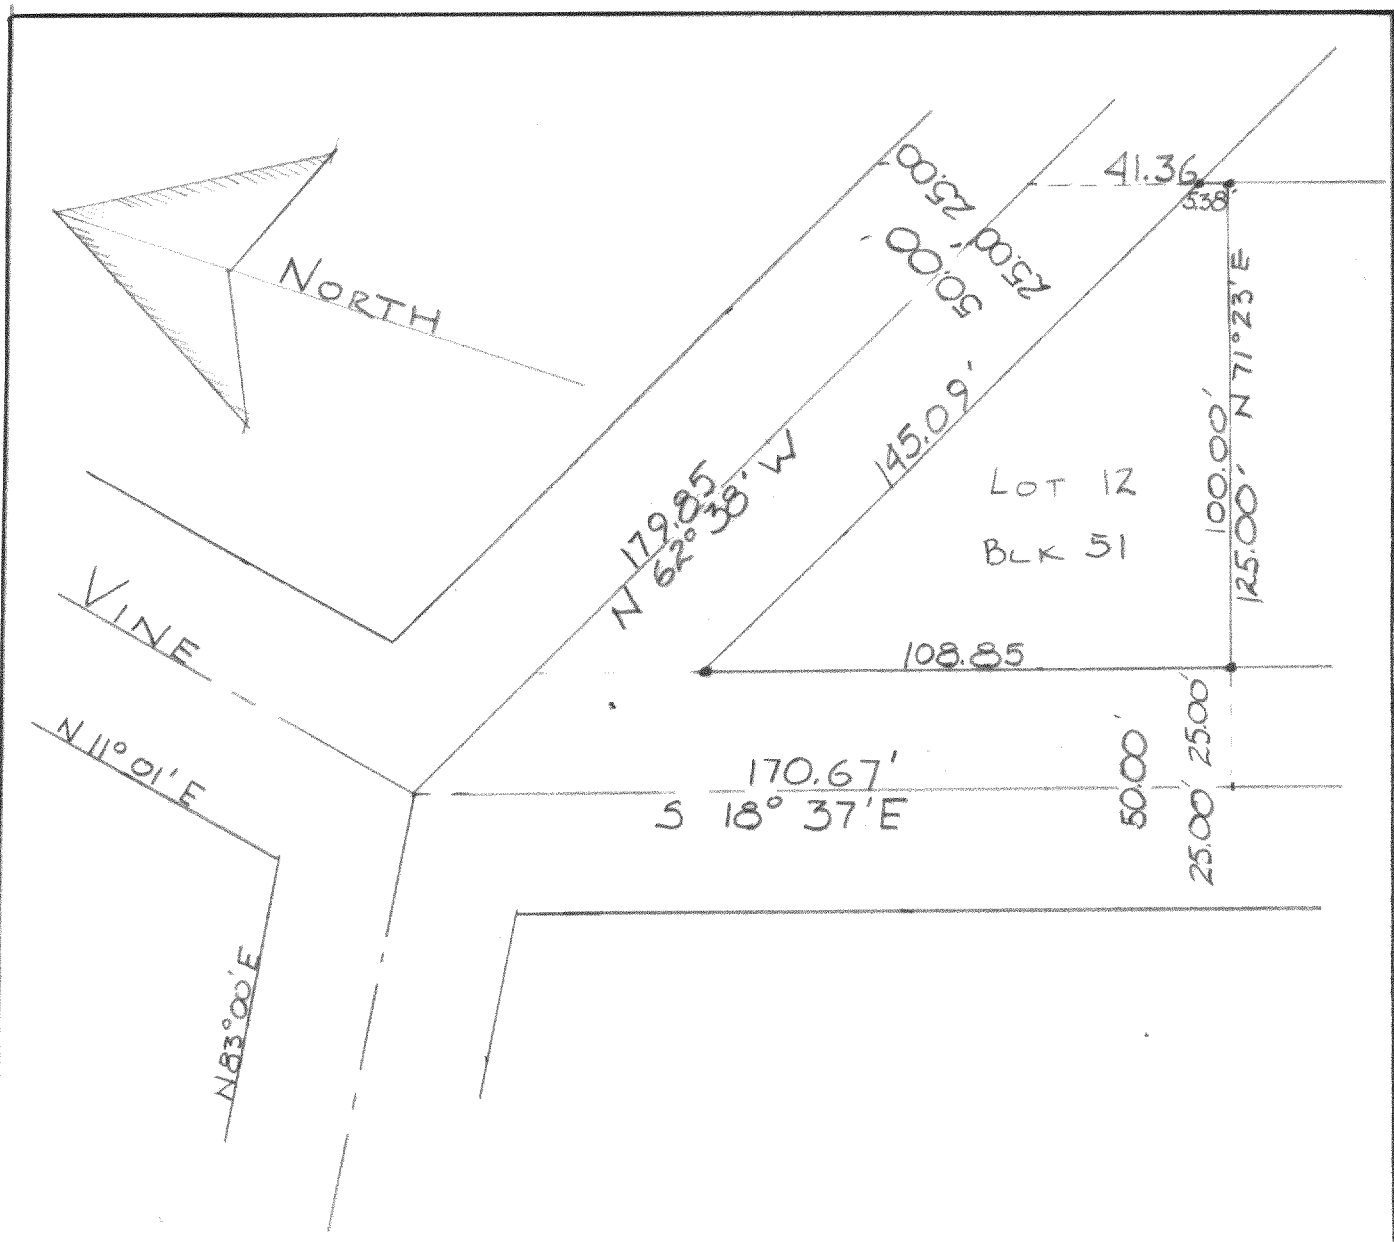

60-64

316-94B

DESCRIPTION: Lot #12 of Block 51 of the 4th Map of Interlaken Subdivision, Town of Sugar Creek, Walworth County, Wisconsin.

Surveyed May the 16th, 1960

by James F. Biagi  
James F. Biagi Rls 272

316-94B

61-469

316-94B