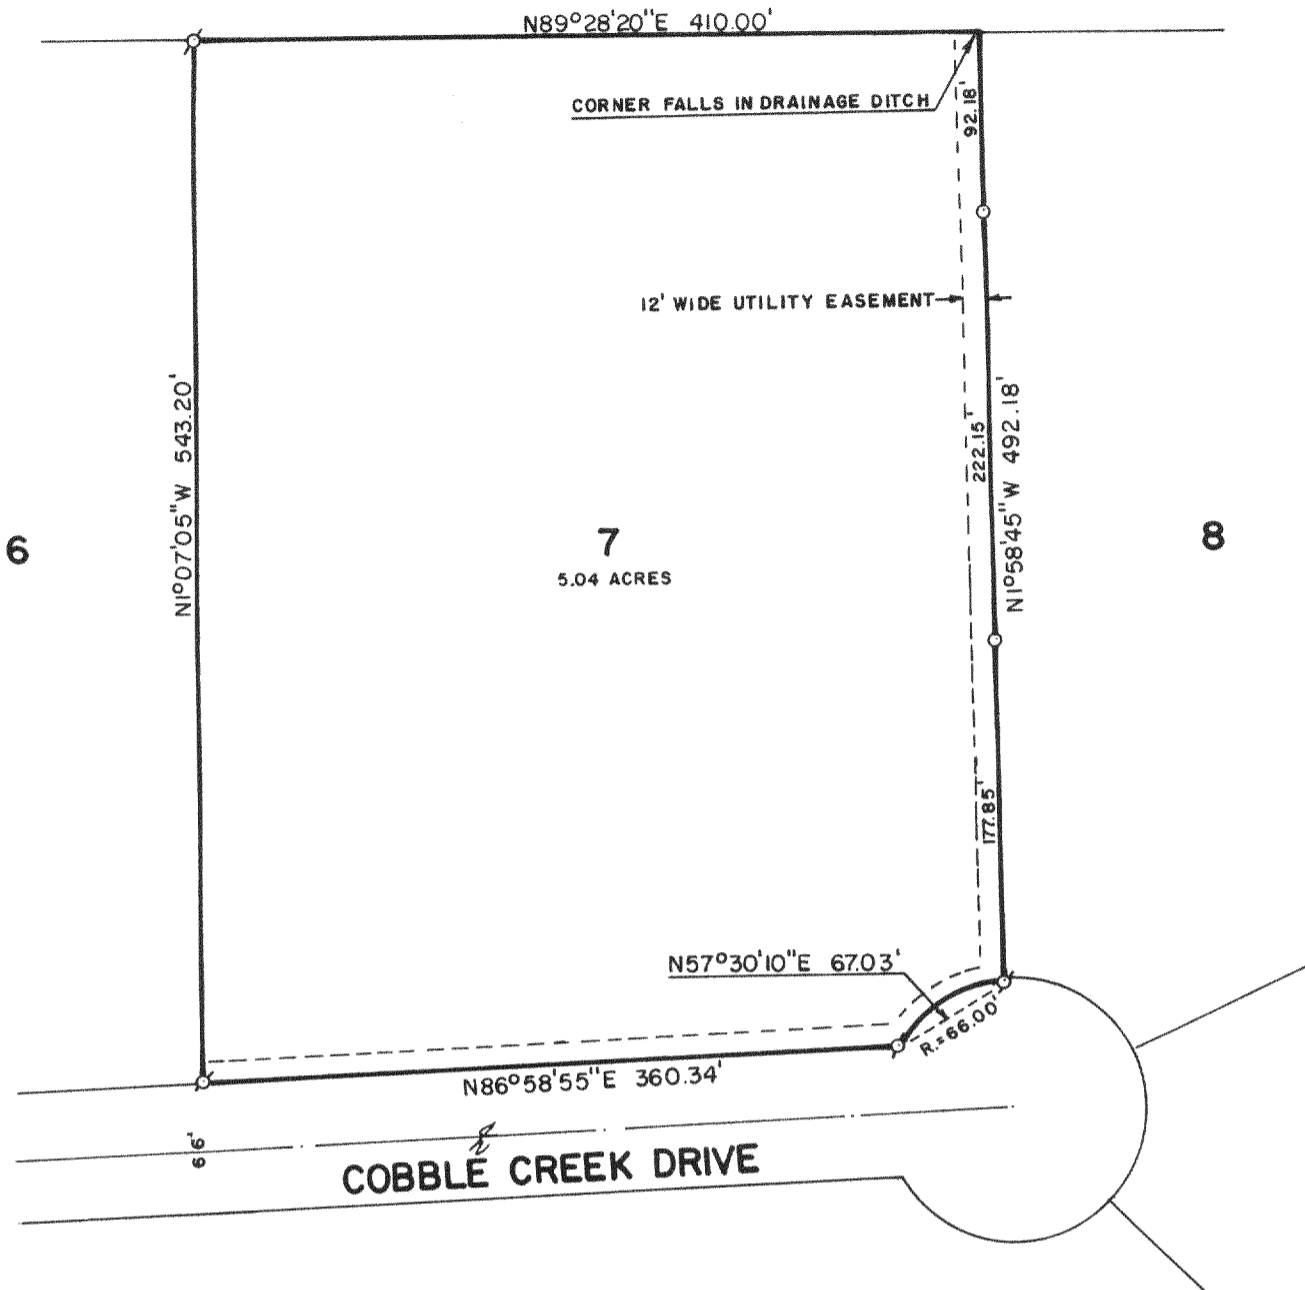

WALWORTH COUNTY  
SURVEYING & MAPPING  
LAKE GENEVA, WISCONSIN

PLAT OF SURVEY OF

LOT 7 OF MEADOW HILL FARMS, LOCATED  
IN SECTION 32, T 2 N, R 18 E, WALWORTH  
COUNTY, WISCONSIN.

ORDERED BY: KEEFE REAL ESTATE  
704 MAIN STREET  
LAKE GENEVA, WISCONSIN  
53147

SCALE: 1"=100'

♂ - IRON PIPE FOUND  
○ - IRON ROD PLACED

I, ROBERT M. BAERENWALD, DO HEREBY CERTIFY THAT I  
HAVE SURVEYED THE PROPERTY HEREON DESCRIBED ACCORDING  
TO THE OFFICIAL RECORDS AND THAT THE PLAT HEREON IS A  
CORRECT REPRESENTATION OF THE PROPERTY LINES TO THE  
BEST OF MY KNOWLEDGE AND BELIEF.