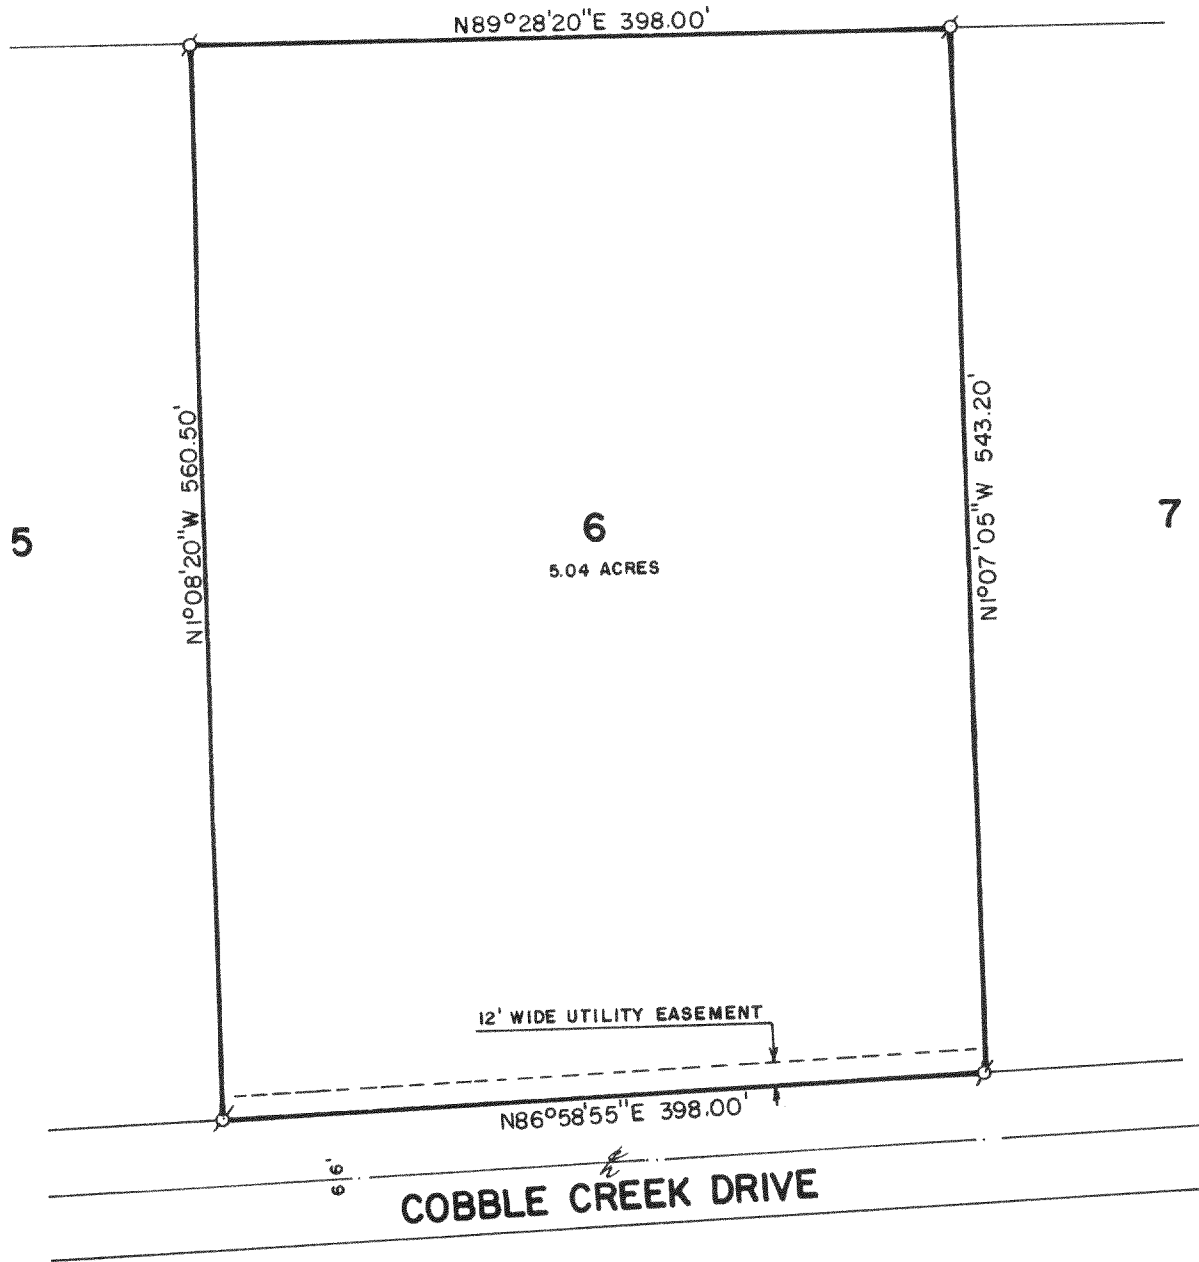

WALWORTH COUNTY
SURVEYING & MAPPING
LAKE GENEVA, WISCONSIN

PLAT OF SURVEY OF

LOT 6 OF MEADOW HILL FARMS, LOCATED
IN SECTION 32, T 2 N, R 18 E, WALWORTH
COUNTY, WISCONSIN.

ORDERED BY: KEEFE REAL ESTATE
704 MAIN STREET
LAKE GENEVA, WISCONSIN
53147

SCALE: 1"=100'

Ø - IRON PIPE FOUND

I, ROBERT M. BAERENWALD, DO HEREBY CERTIFY THAT I
HAVE SURVEYED THE PROPERTY HEREON DESCRIBED ACCORDING
TO THE OFFICIAL RECORDS AND THAT THE PLAT HEREON IS A
CORRECT REPRESENTATION OF THE PROPERTY LINES TO THE
BEST OF MY KNOWLEDGE AND BELIEF.