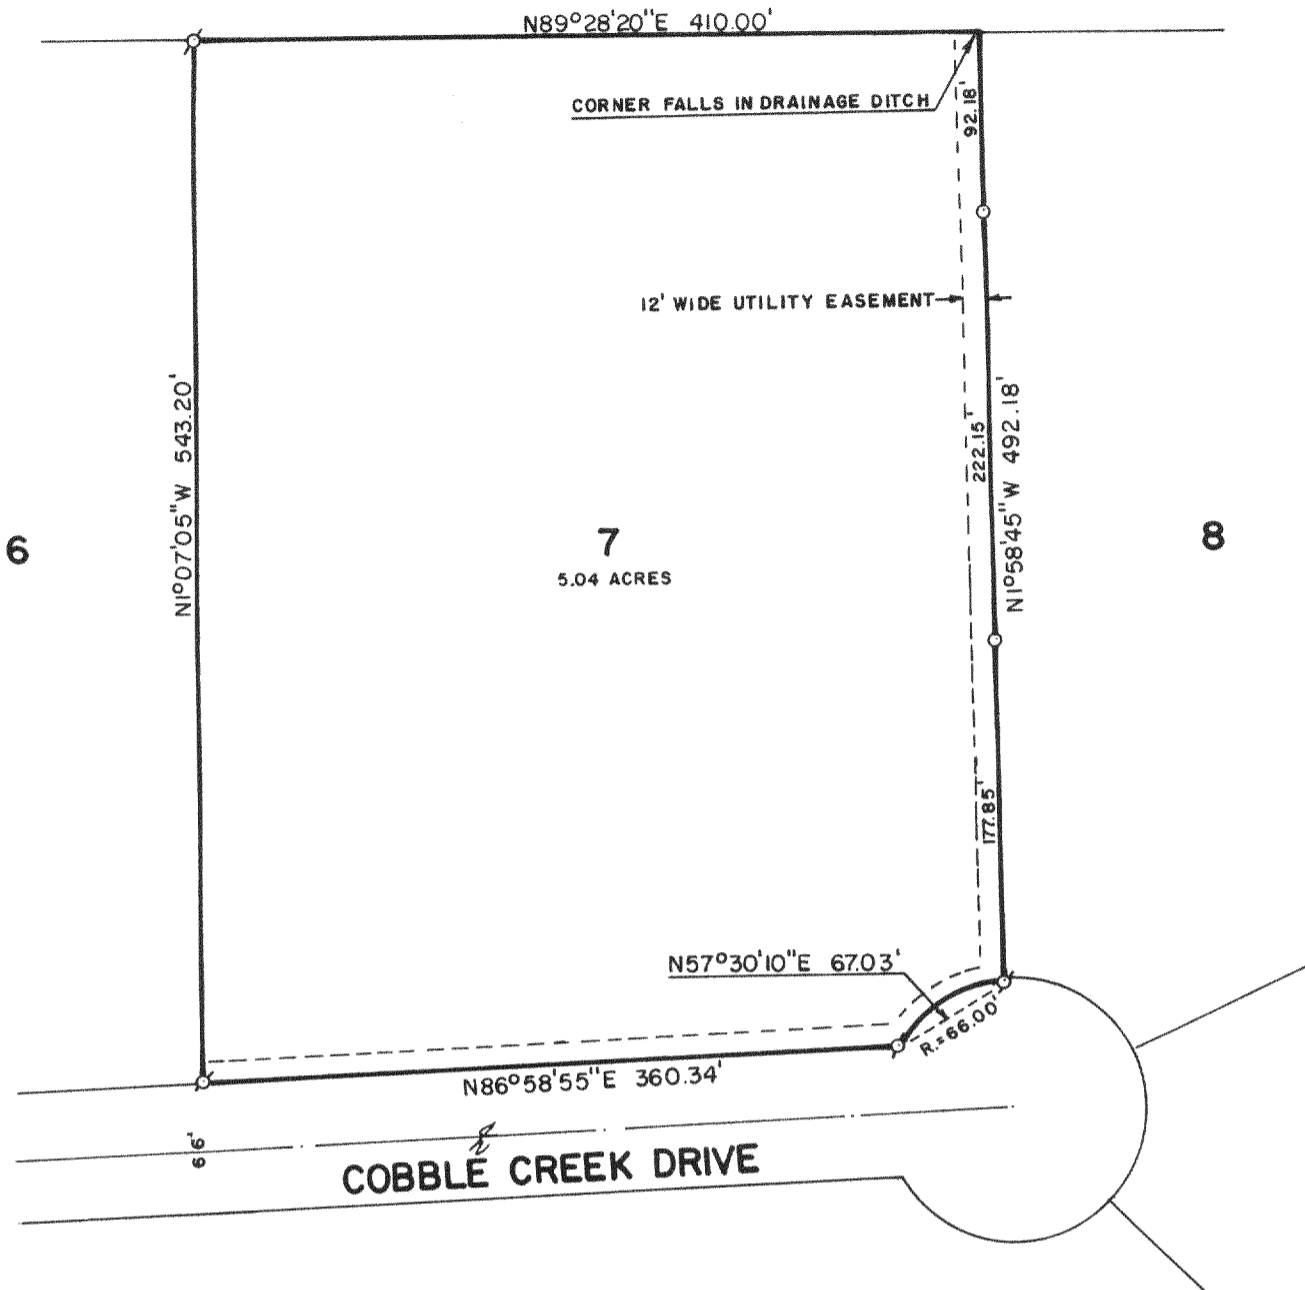

WALWORTH COUNTY
SURVEYING & MAPPING
LAKE GENEVA, WISCONSIN

PLAT OF SURVEY OF

LOT 7 OF MEADOW HILL FARMS, LOCATED
IN SECTION 32, T 2 N, R 18 E, WALWORTH
COUNTY, WISCONSIN.

ORDERED BY: KEEFE REAL ESTATE
704 MAIN STREET
LAKE GENEVA, WISCONSIN
53147

SCALE: 1"=100'

♂ - IRON PIPE FOUND
○ - IRON ROD PLACED

I, ROBERT M. BAERENWALD, DO HEREBY CERTIFY THAT I
HAVE SURVEYED THE PROPERTY HEREON DESCRIBED ACCORDING
TO THE OFFICIAL RECORDS AND THAT THE PLAT HEREON IS A
CORRECT REPRESENTATION OF THE PROPERTY LINES TO THE
BEST OF MY KNOWLEDGE AND BELIEF.