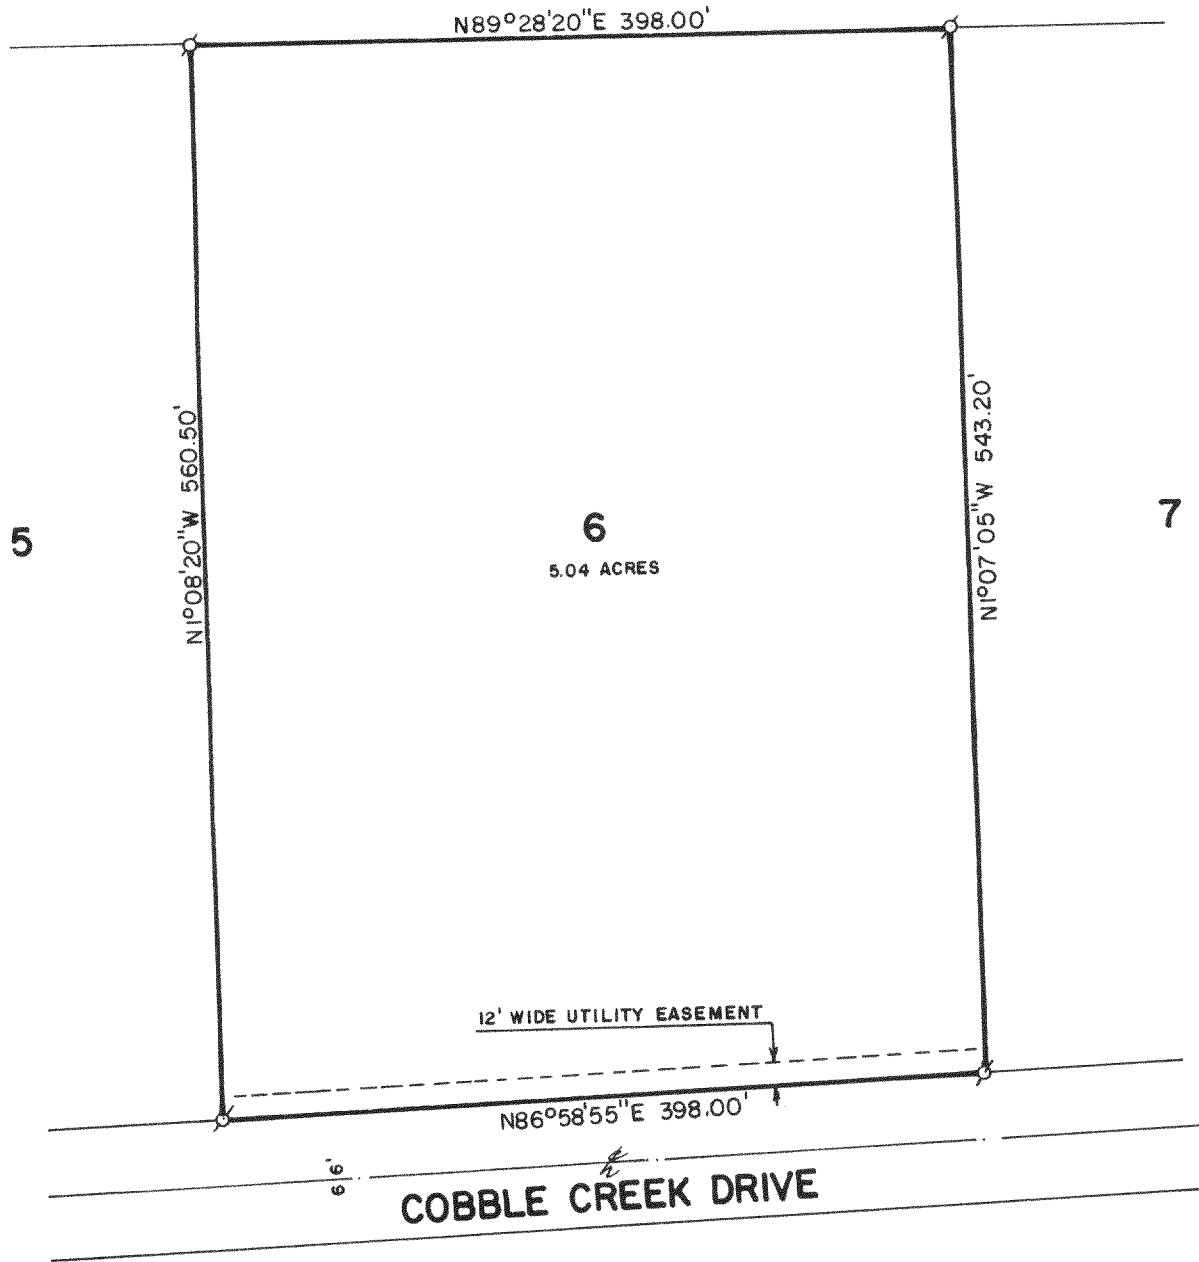

WALWORTH COUNTY  
SURVEYING & MAPPING  
LAKE GENEVA, WISCONSIN

PLAT OF SURVEY OF

LOT 6 OF MEADOW HILL FARMS, LOCATED  
IN SECTION 32, T 2 N, R 18 E, WALWORTH  
COUNTY, WISCONSIN.

ORDERED BY: KEEFE REAL ESTATE  
704 MAIN STREET  
LAKE GENEVA, WISCONSIN  
53147

SCALE: 1"=100'

Ø - IRON PIPE FOUND

I, ROBERT M. BAERENWALD, DO HEREBY CERTIFY THAT I  
HAVE SURVEYED THE PROPERTY HEREON DESCRIBED ACCORDING  
TO THE OFFICIAL RECORDS AND THAT THE PLAT HEREON IS A  
CORRECT REPRESENTATION OF THE PROPERTY LINES TO THE  
BEST OF MY KNOWLEDGE AND BELIEF.