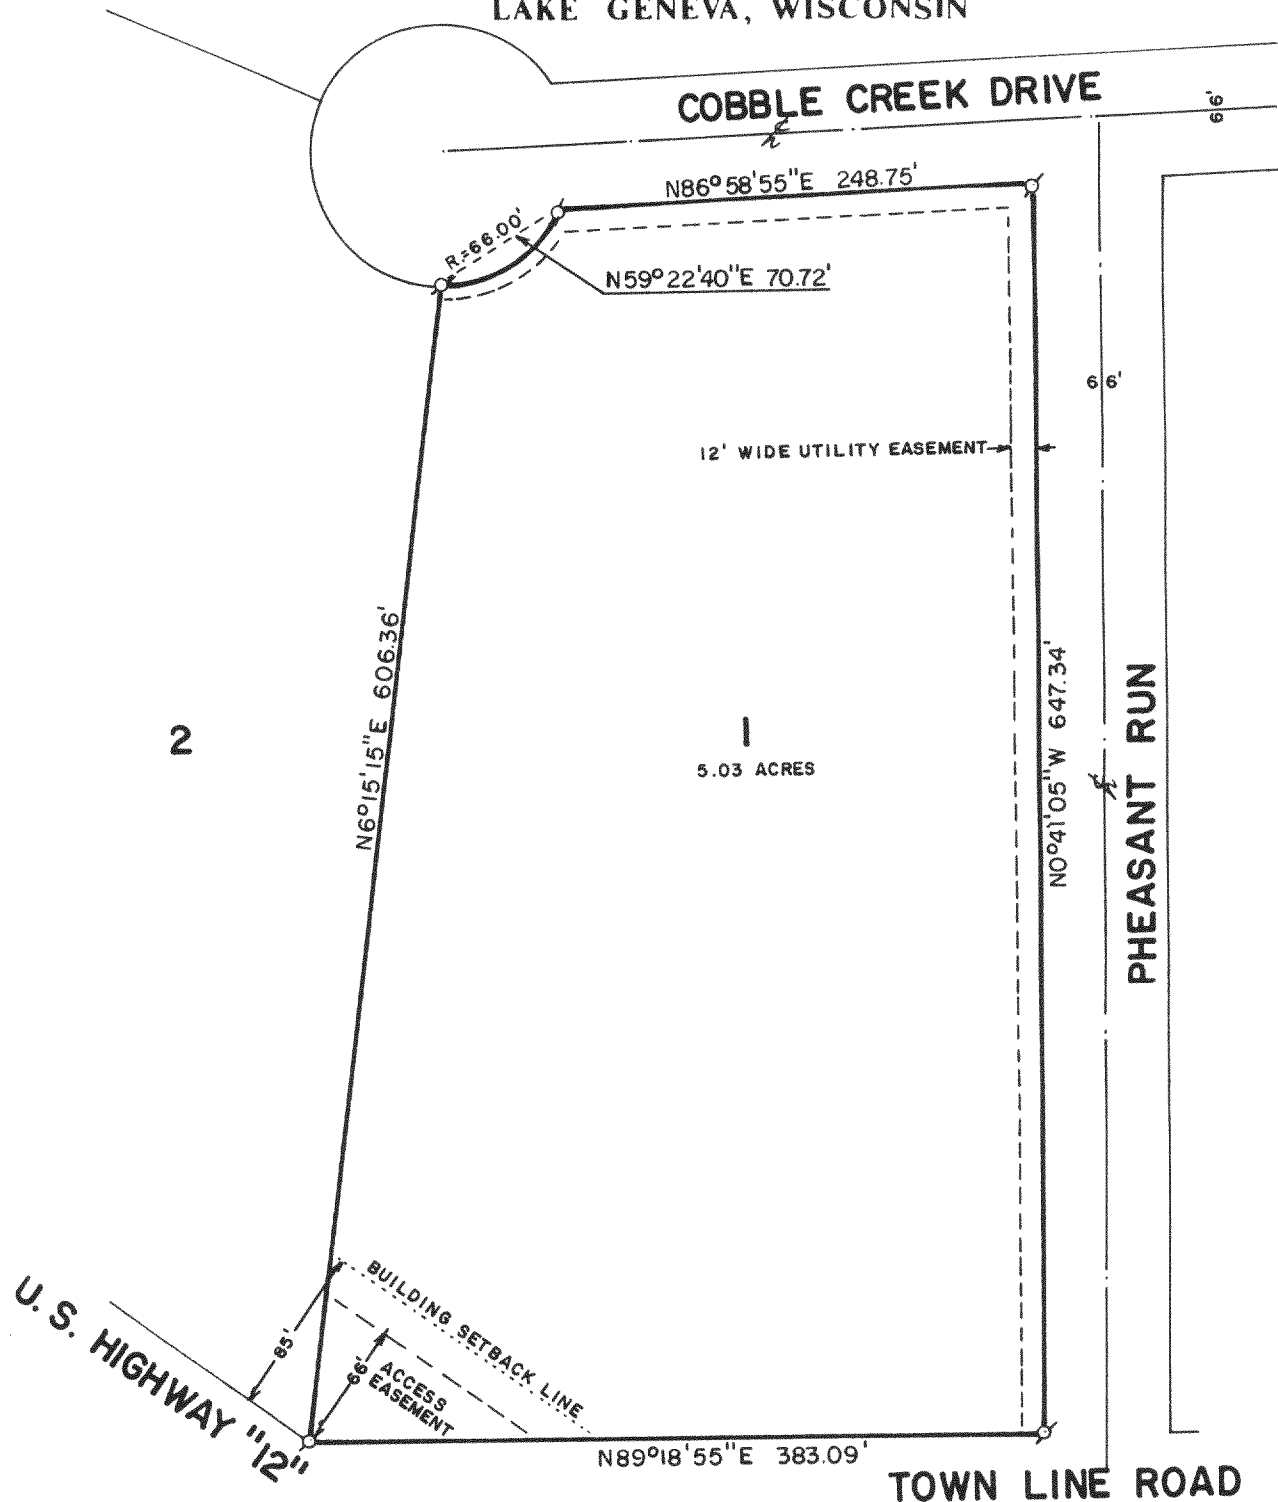

WALWORTH COUNTY
SURVEYING & MAPPING
LAKE GENEVA, WISCONSIN

PLAT OF SURVEY OF

LOT 1 OF MEADOW HILL FARMS, LOCATED
IN SECTION 32, T 2 N, R 18 E, WALWORTH
COUNTY, WISCONSIN.

ORDERED BY: KEEFE REAL ESTATE
704 MAIN STREET
LAKE GENEVA, WISCONSIN
53147

SCALE: 1"=100'

♂ - IRON PIPE FOUND

I, ROBERT M. BAERENWALD, DO HEREBY CERTIFY THAT I
HAVE SURVEYED THE PROPERTY HEREON DESCRIBED ACCORDING
TO THE OFFICIAL RECORDS AND THAT THE PLAT HEREON IS A
CORRECT REPRESENTATION OF THE PROPERTY LINES TO THE
BEST OF MY KNOWLEDGE AND BELIEF.