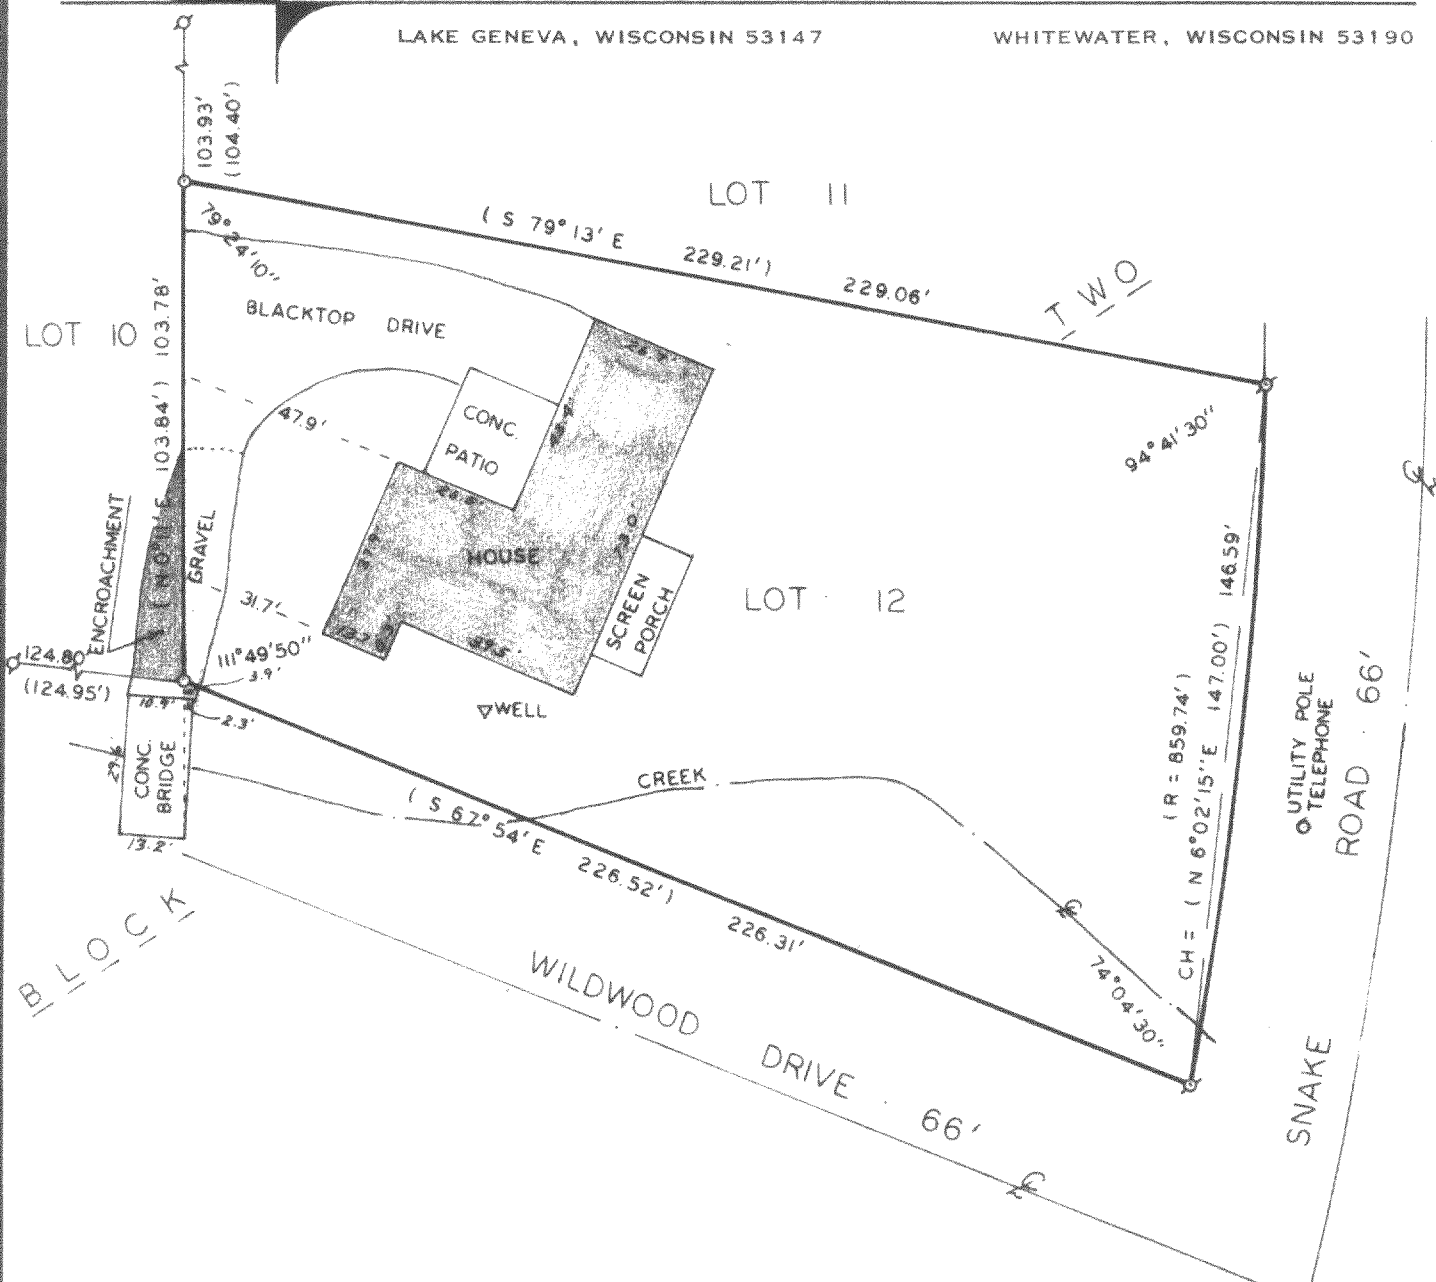

KOLB LAND CONSULTING, INC.
 LAND SURVEYING • SUBDIVIDING • LAND PLANNING

LAKE GENEVA, WISCONSIN 53147

WHITEWATER, WISCONSIN 53190

PLAT OF SURVEY OF

LOT 12, BLOCK TWO OF GENEVA BAY ESTATES,
 TOWN 2 NORTH, RANGE 17 EAST, WALWORTH
 COUNTY, WISCONSIN.

OWNER: MIKE KEEFE C/O KEEFE REAL ESTATE
 704 MAIN STREET
 LAKE GENEVA, WI 53147

SCALE - 1"=40'

- LEGEND
- ⊗ - IRON PIPE FOUND
 - - IRON PIPE SET
 - () - RECORDED AS

I, HAROLD H. KOLB, DO HEREBY CERTIFY
 THAT I HAVE SURVEYED THE PROPERTY
 HEREON DESCRIBED ACCORDING TO THE
 OFFICIAL RECORDS, AND THAT THE PLAT
 HEREON IS A CORRECT REPRESENTATION
 OF THE LOT LINES TO THE BEST OF MY
 KNOWLEDGE AND BELIEF.