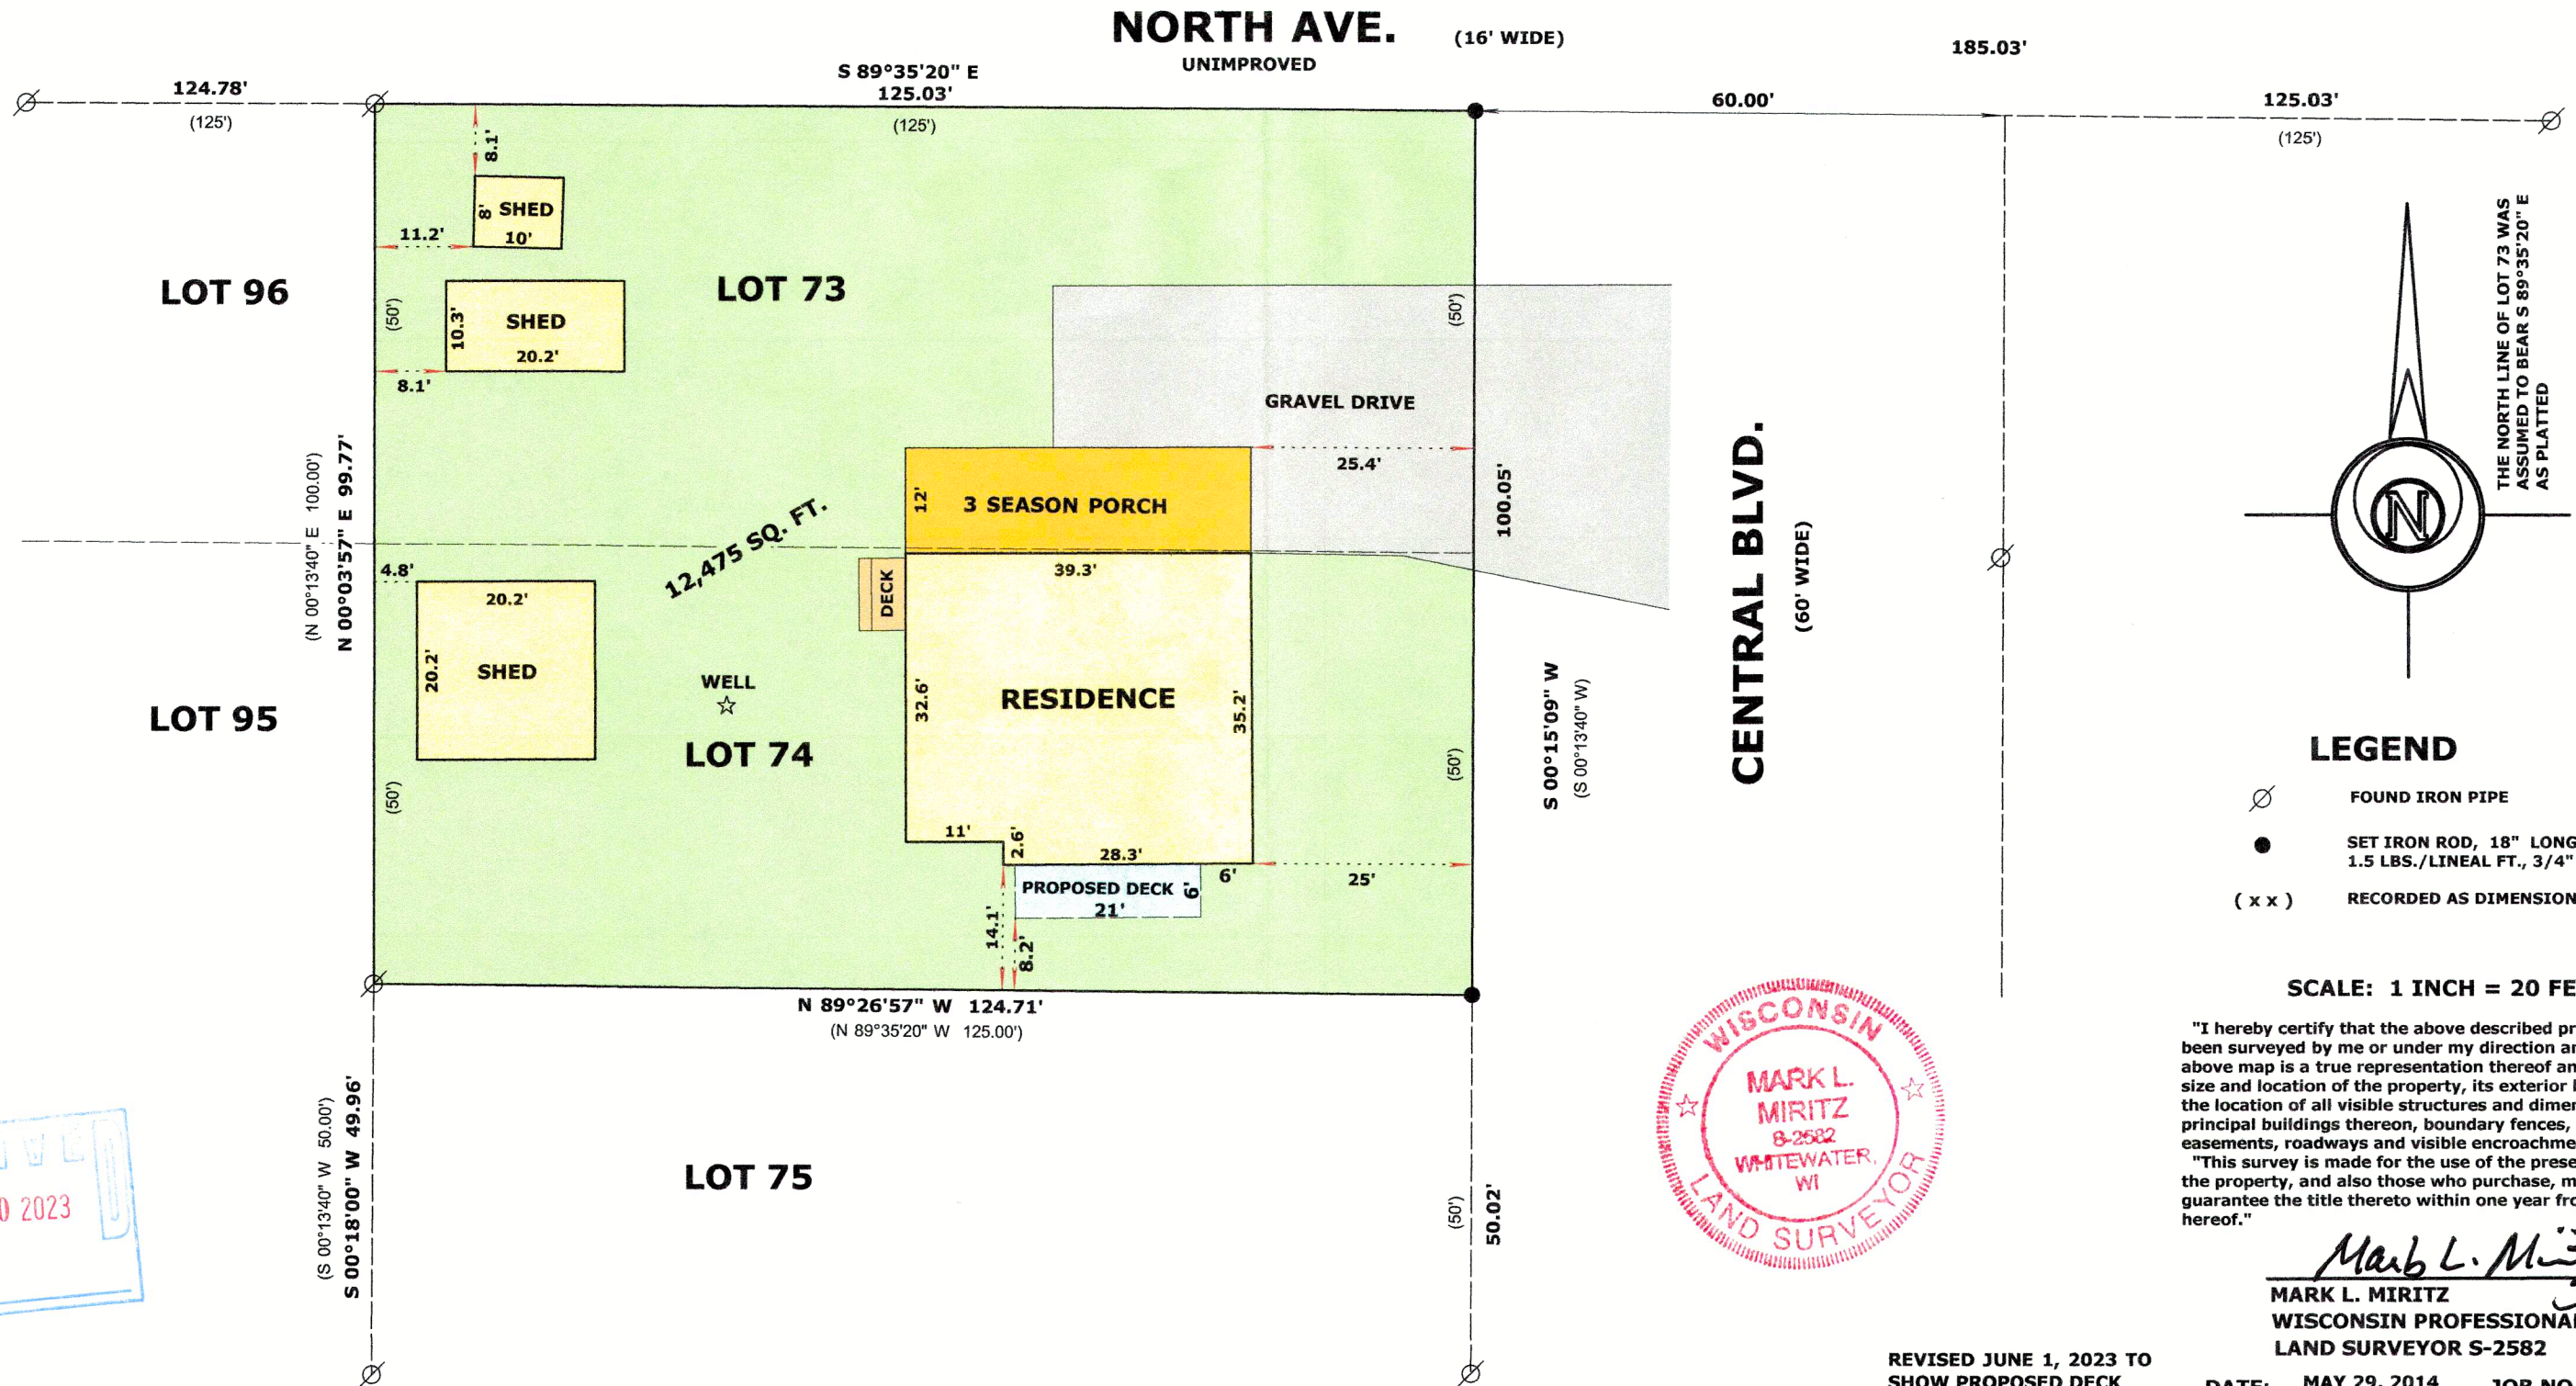

LAND-MARK SURVEYING
Mark L. Miritz
 Wisconsin Professional Land Surveyor S-2582

N9330 Knuteson Drive
 Whitewater, WI 53190
 Phone: (262)949-1239
 MARKMIRITZ@
 LAND-MARKSURVEYING.COM

LOT 73 AND LOT 74, LAKE DELAVAN HIGHLANDS SUBDIVISION,
 LOCATED IN THE SOUTHEAST 1/4 OF SECTION 31, TOWN 2 NORTH,
 RANGE 16 EAST, DELAVAN TOWNSHIP, WALWORTH COUNTY,
 WISCONSIN.

OWNERS: PATRICK R. MIHALSKI
 FRANCES D. MIHALSKI
 4237 S. CENTRAL BLVD.
 DELAVAN, WI 53115

PLAT OF SURVEY

RECEIVED
 SEP 20 2023
 By SHF

Mark L. Miritz
 MARK L. MIRITZ
 WISCONSIN PROFESSIONAL
 LAND SURVEYOR S-2582
 DATE: MAY 29, 2014 JOB NO. 14.501

FLAD-68

216-6067