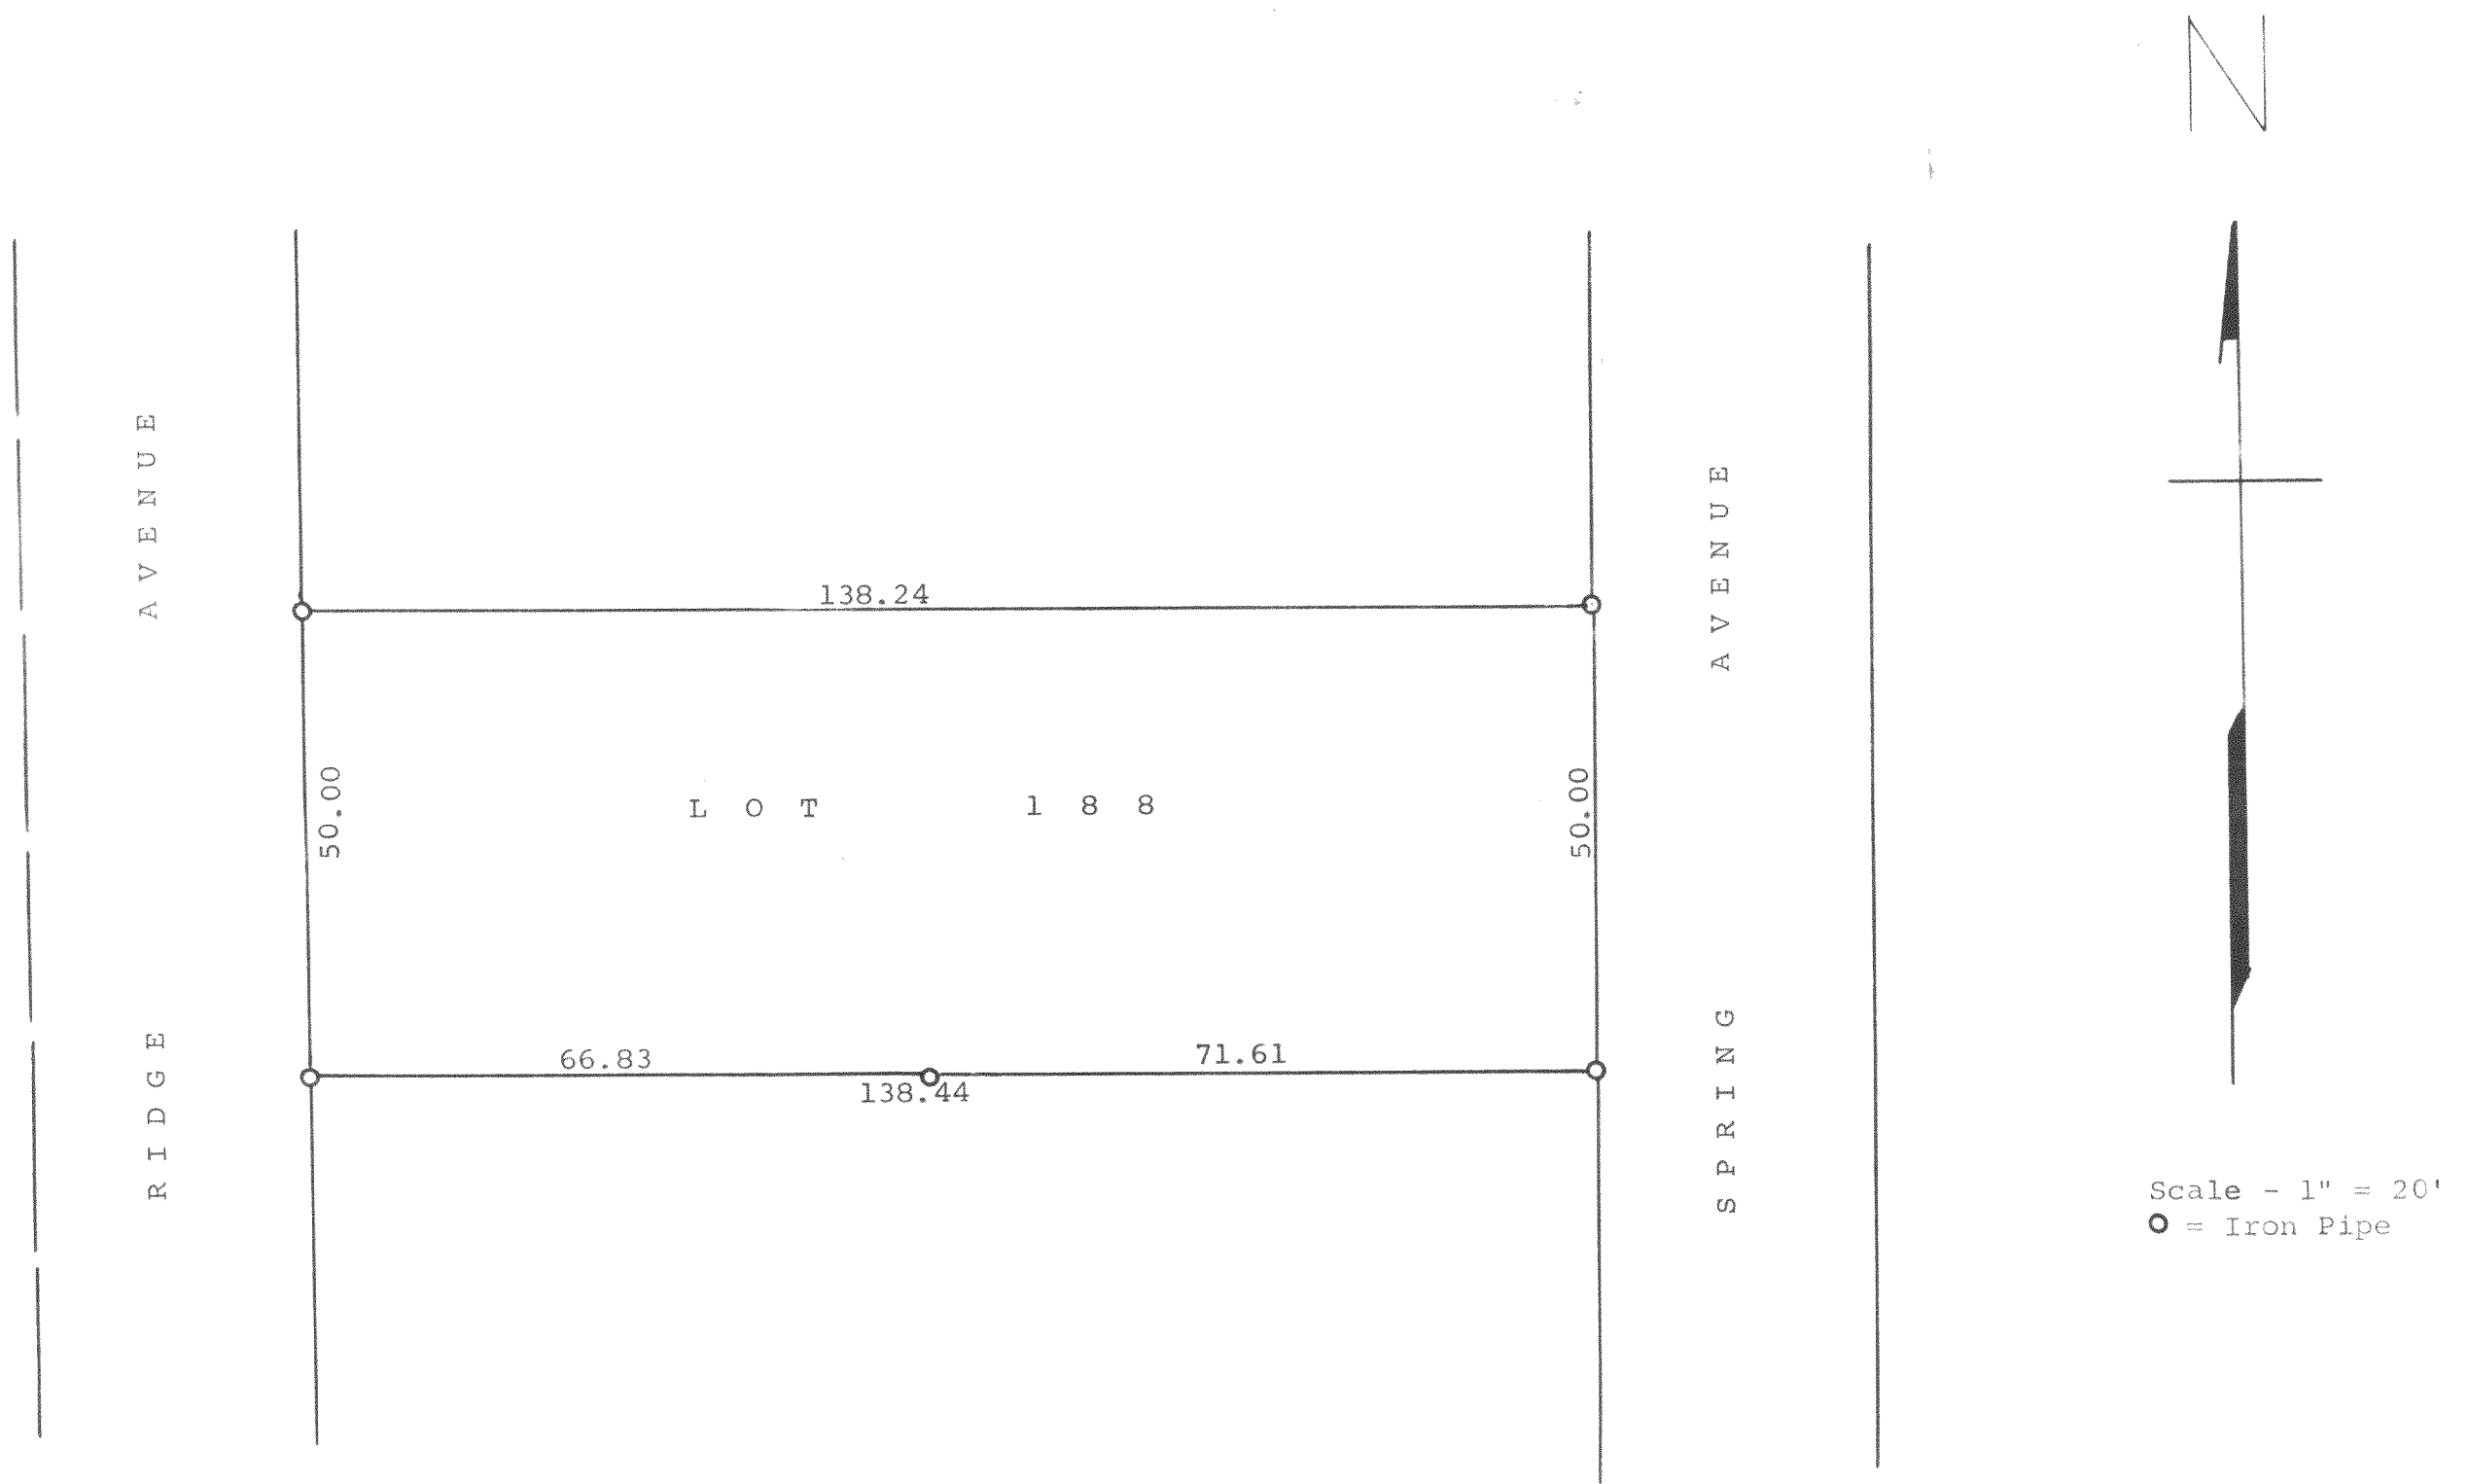

GEORGE T. DUNHAM
SURVEYING & SUBDIVIDING
DELAVAN, WISCONSIN

Plat of survey of Lot 188, Lake Delavan Highlands, Town of
Delavan, Walworth County, Wisconsin.
September 4, 1963

George T. Dunham
George T. Dunham, Surveyor

216-185

FLAD-146