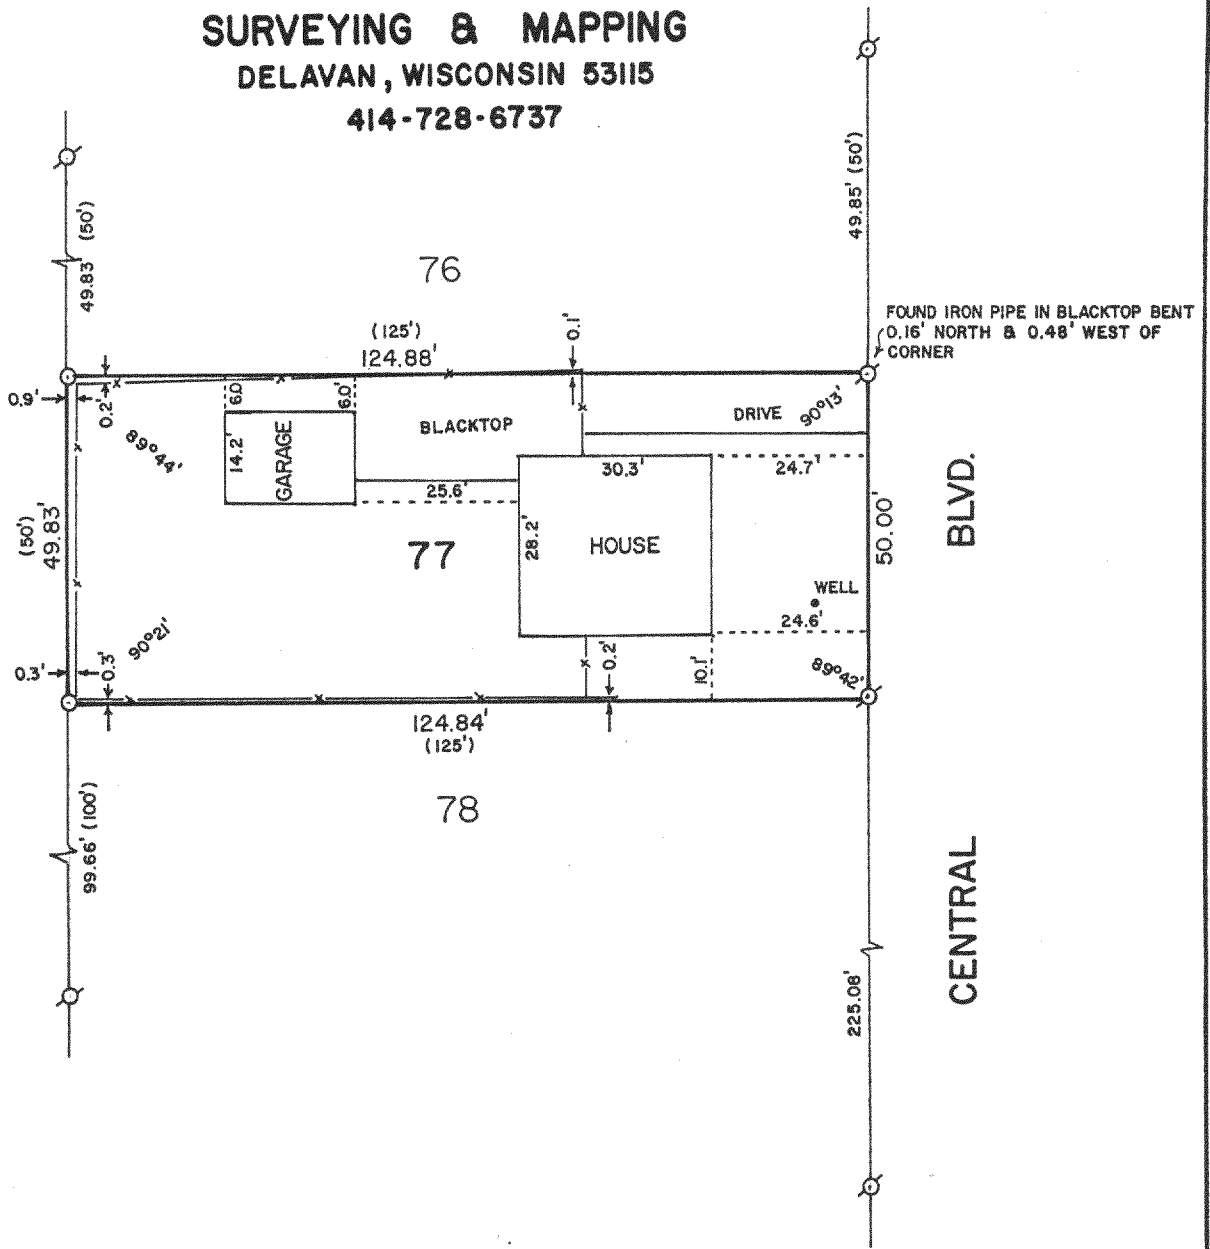

ABELL
SURVEYING & MAPPING
 DELAVAN, WISCONSIN 53115
 414-728-6737

PLAT OF SURVEY OF

LOT 77, LAKE DELAVAN HIGHLANDS, T2N, R16E, WALWORTH
 COUNTY, WISCONSIN.

ORDERED BY: CENTURY 21 - SKANDIA REALTY
 312 S. 7th STREET
 DELAVAN, WI. 53115

SCALE - 1"=30'

LEGEND

- ⊘ - IRON PIPE FOUND
- - IRON ROD SET
- () - RECORDED AS

I, DAVID F. ABELL, DO HEREBY CERTIFY
 THAT I HAVE SURVEYED THE PROPERTY
 HEREON DESCRIBED ACCORDING TO THE
 OFFICIAL RECORDS AND THAT THE PLAT
 HEREON IS A CORRECT REPRESENTATION
 OF THE PROPERTY LINES TO THE BEST OF
 MY KNOWLEDGE AND BELIEF.