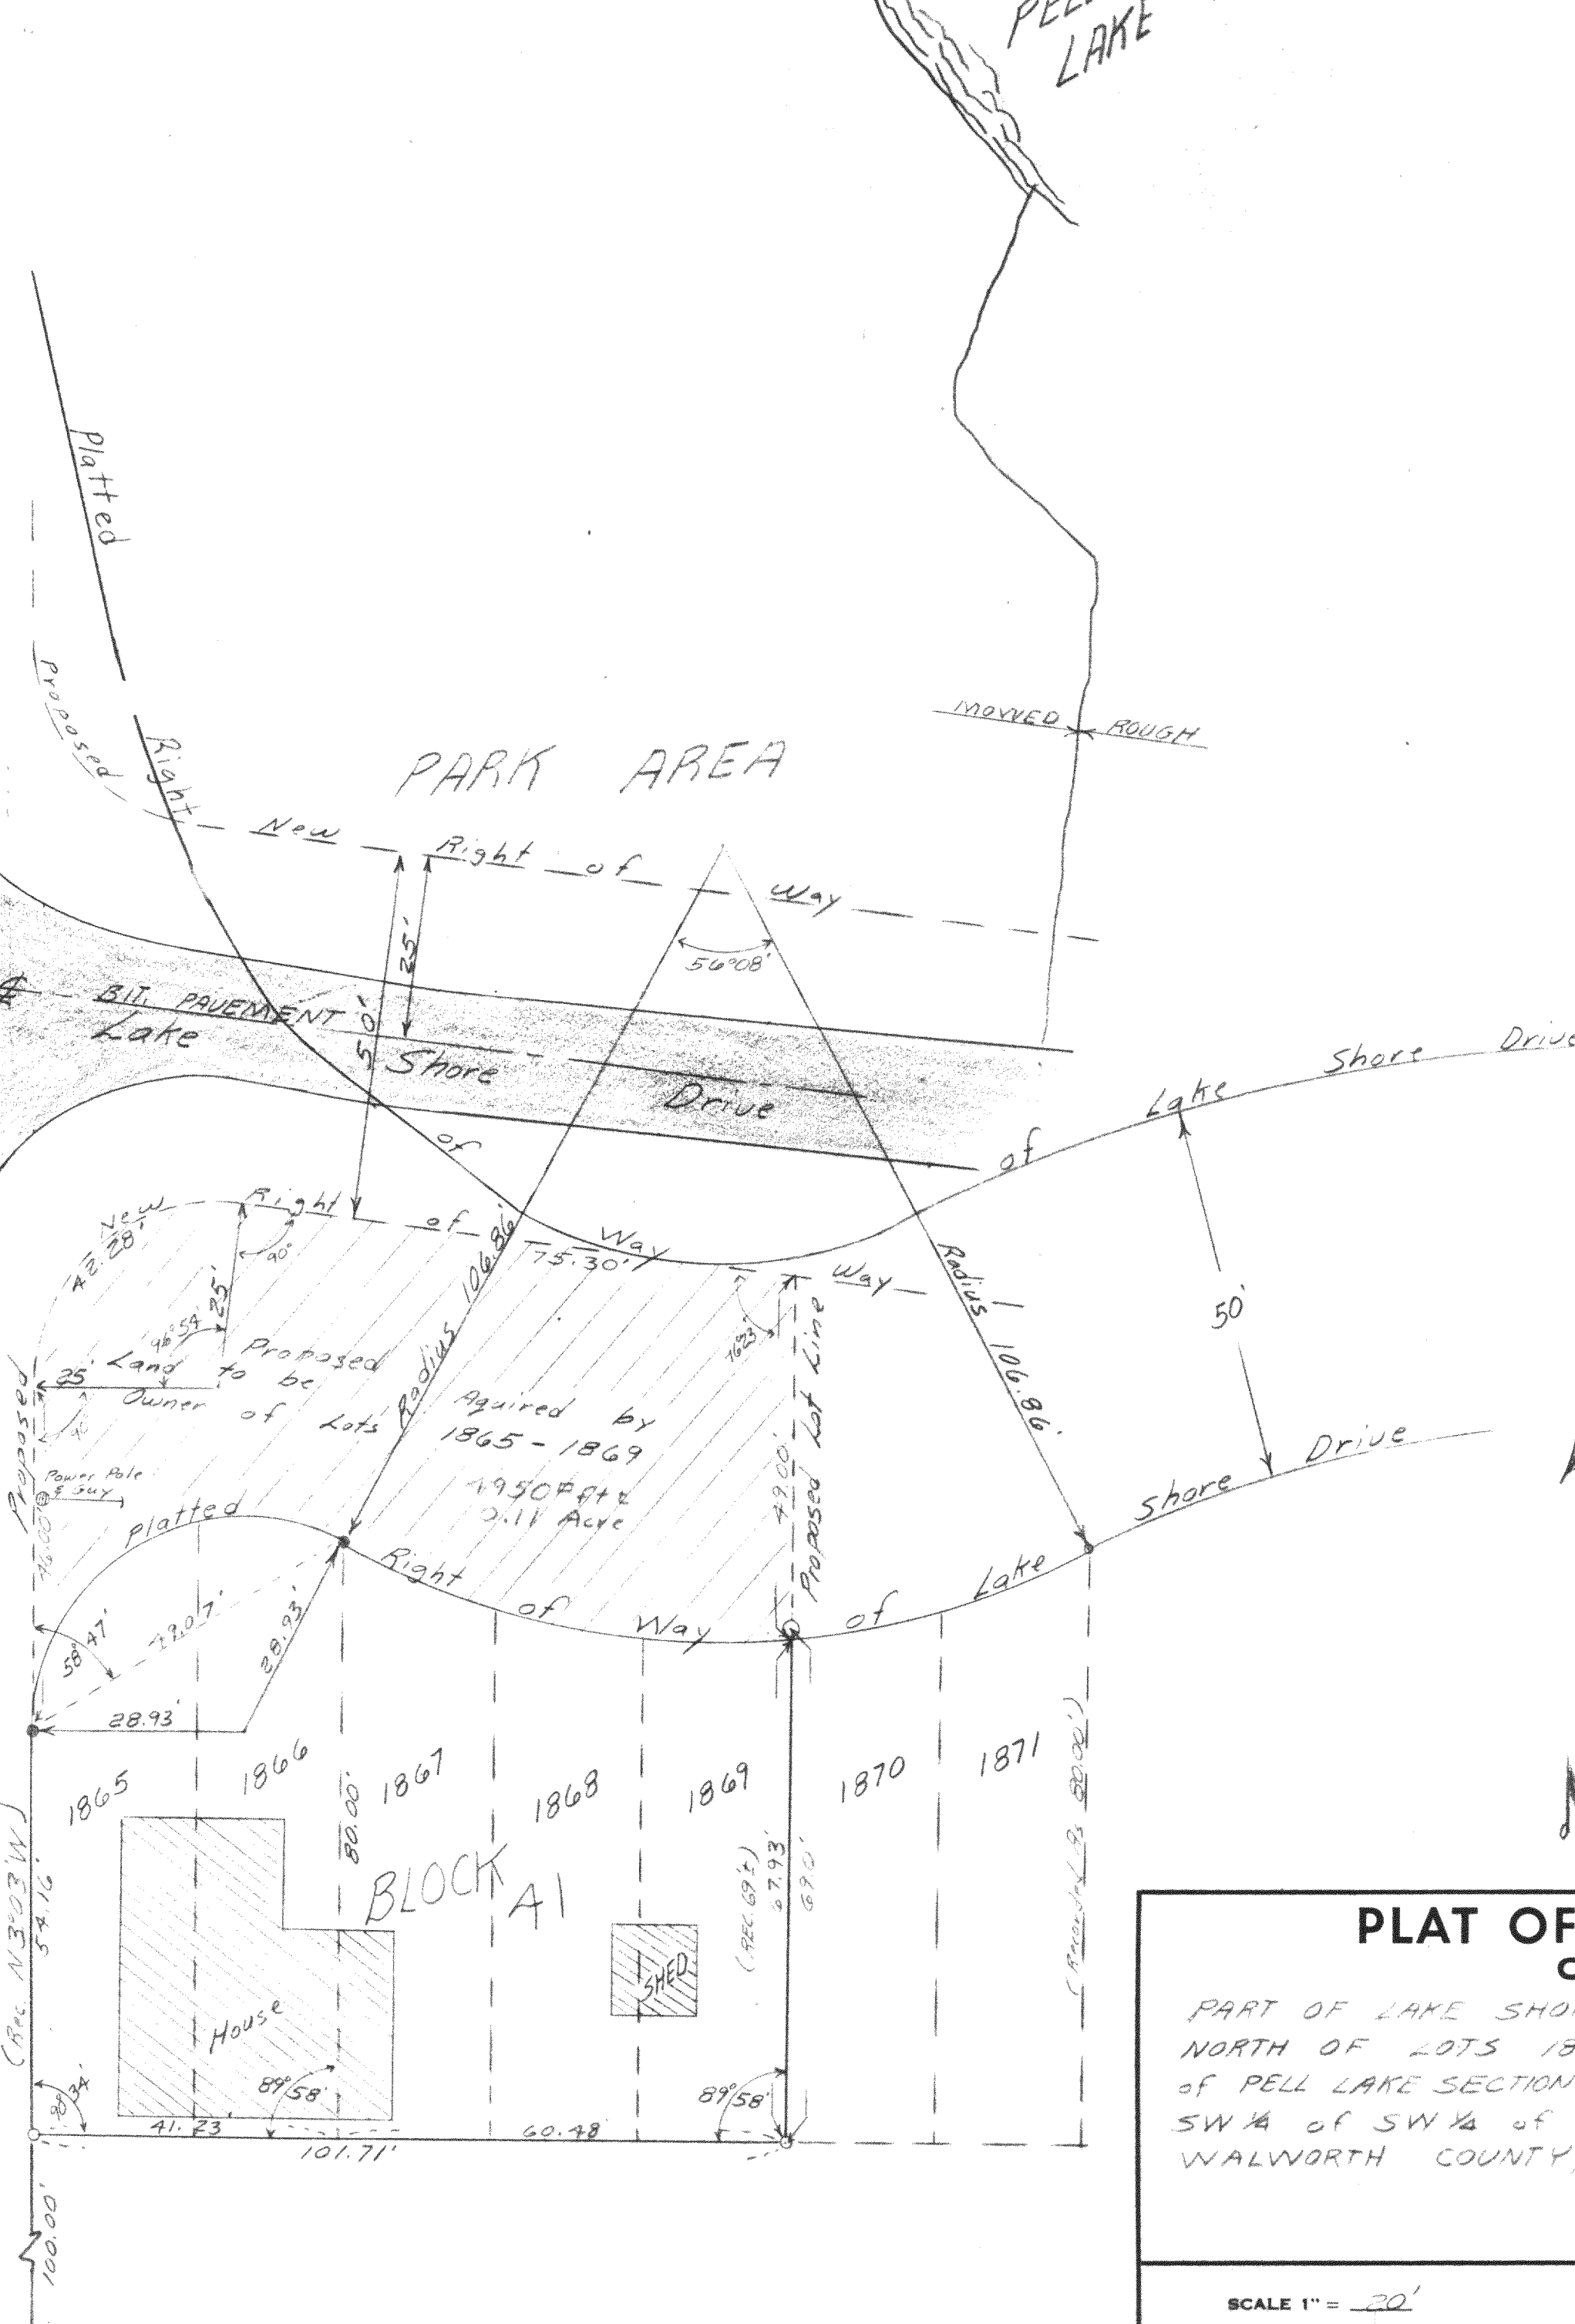

House

PELL LAKE

PARK AREA

**PLAT OF SURVEY**  
OF

PART OF LAKE SHORE DRIVE LOCATED NORTH OF LOTS 1865-1869 of BLOCK 41 of PELL LAKE SECTION 1, LOCATED IN THE SW 1/4 of SW 1/4 of SEC. 15, T. 1N., R. 18E. WALWORTH COUNTY, WISCONSIN

*Thomas P. A. Jensen*  
SURVEYOR

SCALE 1" = 20'

DATE 23 July 1975

118-518

118-94