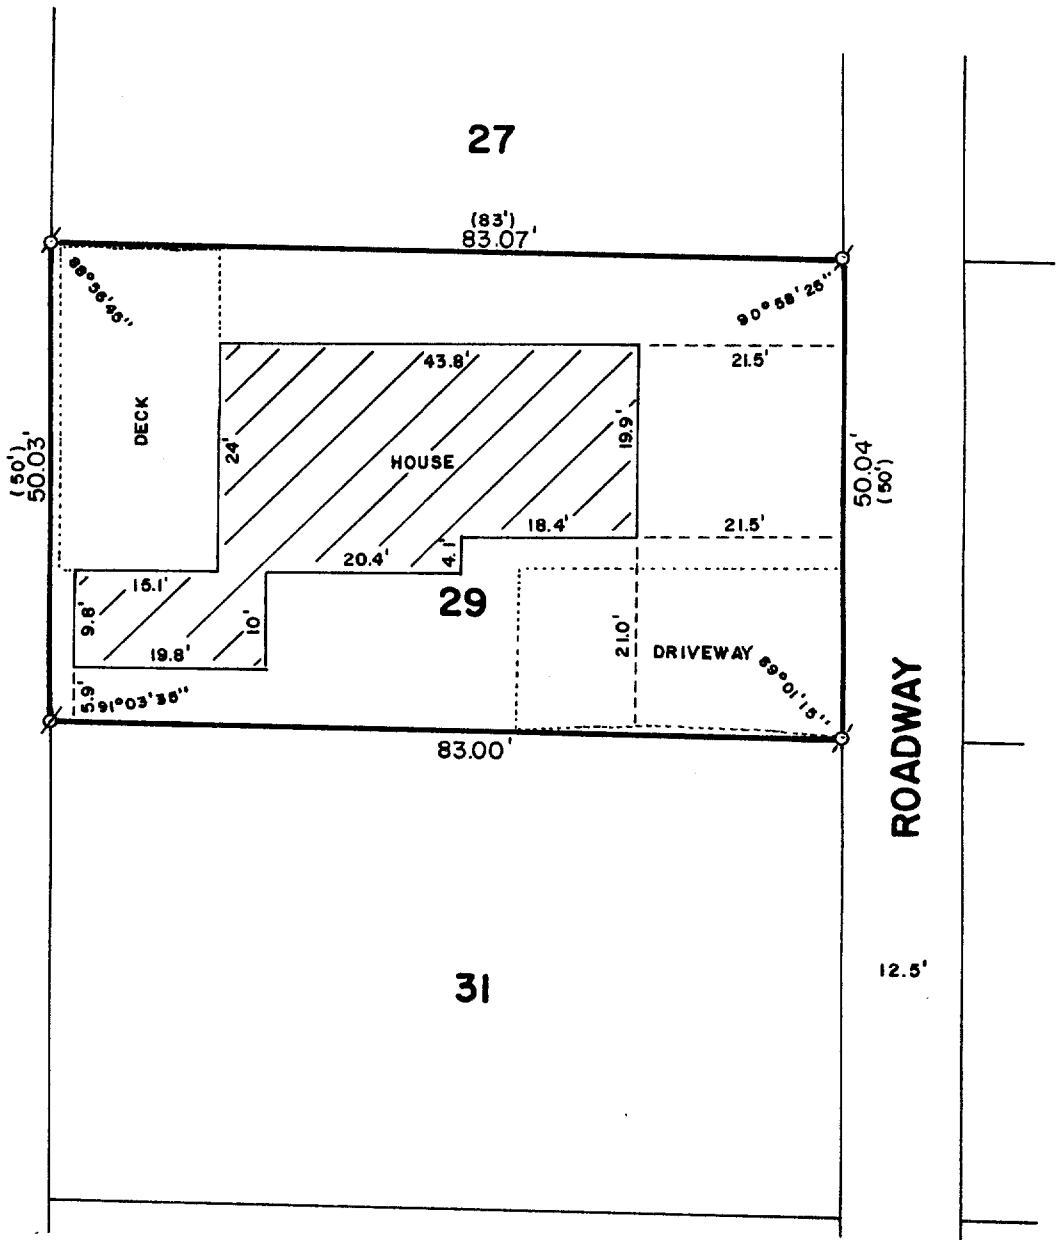

WALWORTH COUNTY
SURVEYING & MAPPING
LAKE GENEVA, WISCONSIN

PLAT OF SURVEY OF

LOT 29 OF LAKE GENEVA CLUB, LOCATED IN
SECTION 18, T 1 N, R 17 E, WALWORTH
COUNTY, WISCONSIN.

ORDERED BY: COLDWELL BANKER
GENEVA LAKES AREA REALTORS
838 MAIN STREET
LAKE GENEVA, WISCONSIN
53147

SCALE: 1"=20'

∅ - IRON PIPE FOUND
∅ - IRON ROD FOUND
() - RECORDED AS

I, ROBERT M. BAERENWALD, DO HEREBY CERTIFY THAT I
HAVE SURVEYED THE PROPERTY HEREON DESCRIBED ACCORDING
TO THE OFFICIAL RECORDS AND THAT THE PLAT HEREON IS A
CORRECT REPRESENTATION OF THE PROPERTY LINES TO THE
BEST OF MY KNOWLEDGE AND BELIEF.