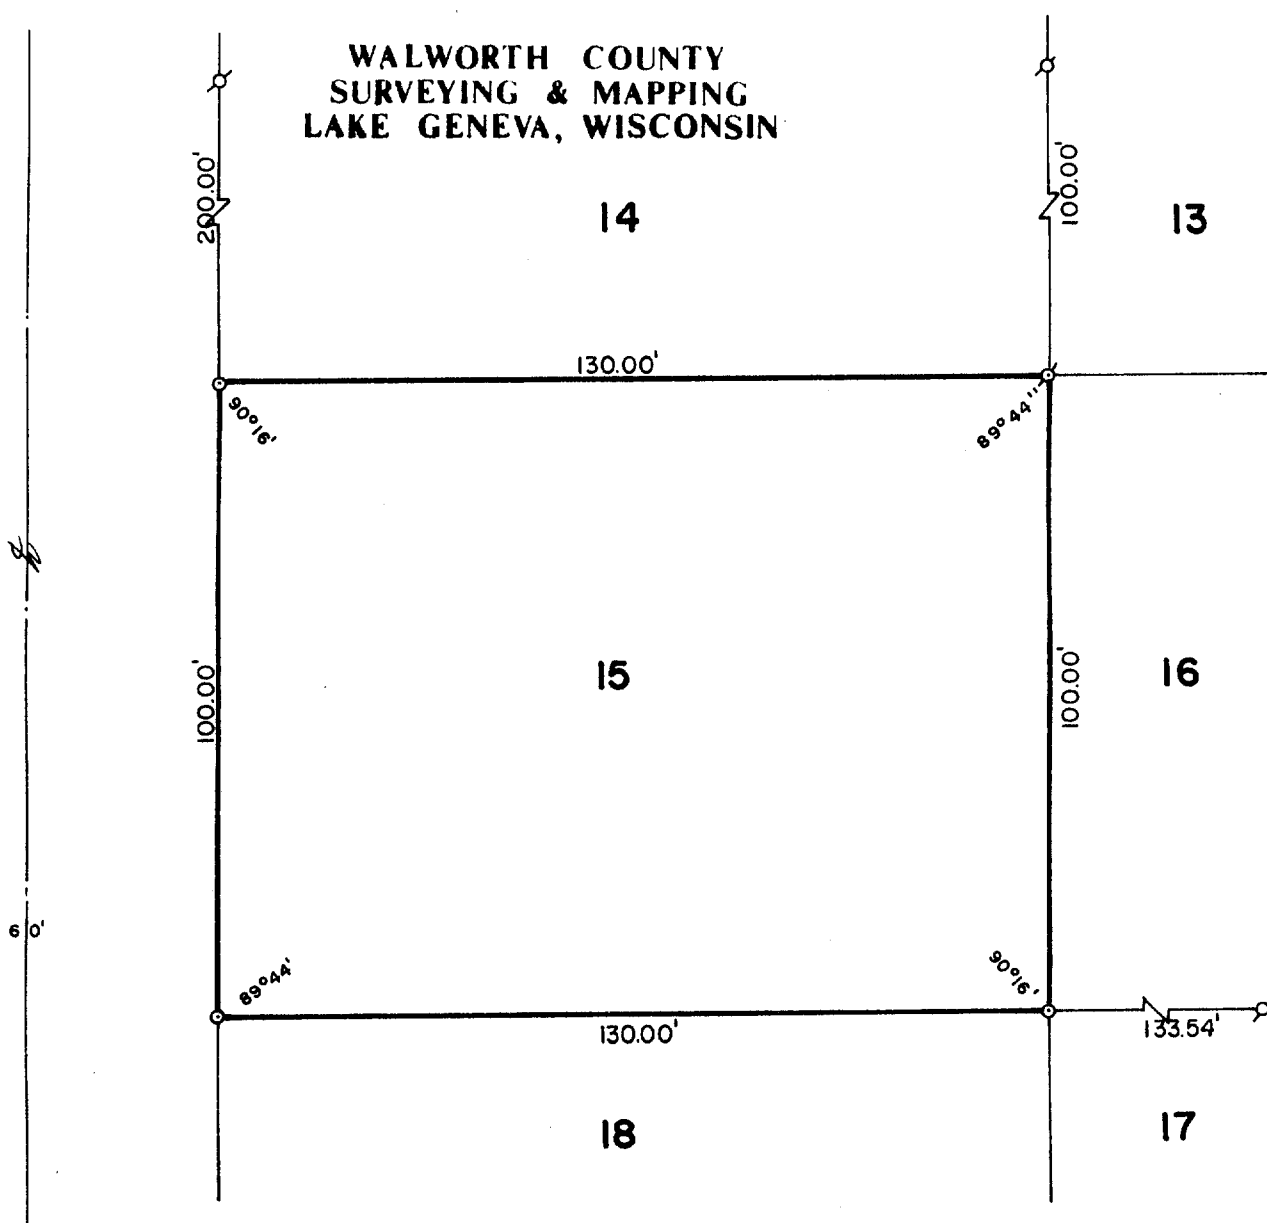

WALWORTH COUNTY
SURVEYING & MAPPING
LAKE GENEVA, WISCONSIN

GENEVA AVENUE

PLAT OF SURVEY OF

Blk 8

LOT 15 OF LAKE GENEVA TERRACE, LOCATED
IN SECTION 15, T 1 N, R 17 E, WALWORTH
COUNTY, WISCONSIN.

ORDERED BY: CENTURY 21 GENEVA LAKE
503 CENTER STREET
LAKE GENEVA, WISCONSIN 53147

SCALE: 1"=30'

♂ - IRON PIPE FOUND
○ - IRON ROD PLACED

I, ROBERT M. BAERENWALD, DO HEREBY CERTIFY THAT I
HAVE SURVEYED THE PROPERTY HEREON DESCRIBED ACCORDING
TO THE OFFICIAL RECORDS AND THAT THE PLAT HEREON IS A
CORRECT REPRESENTATION OF THE PROPERTY LINES TO THE
BEST OF MY KNOWLEDGE AND BELIEF.