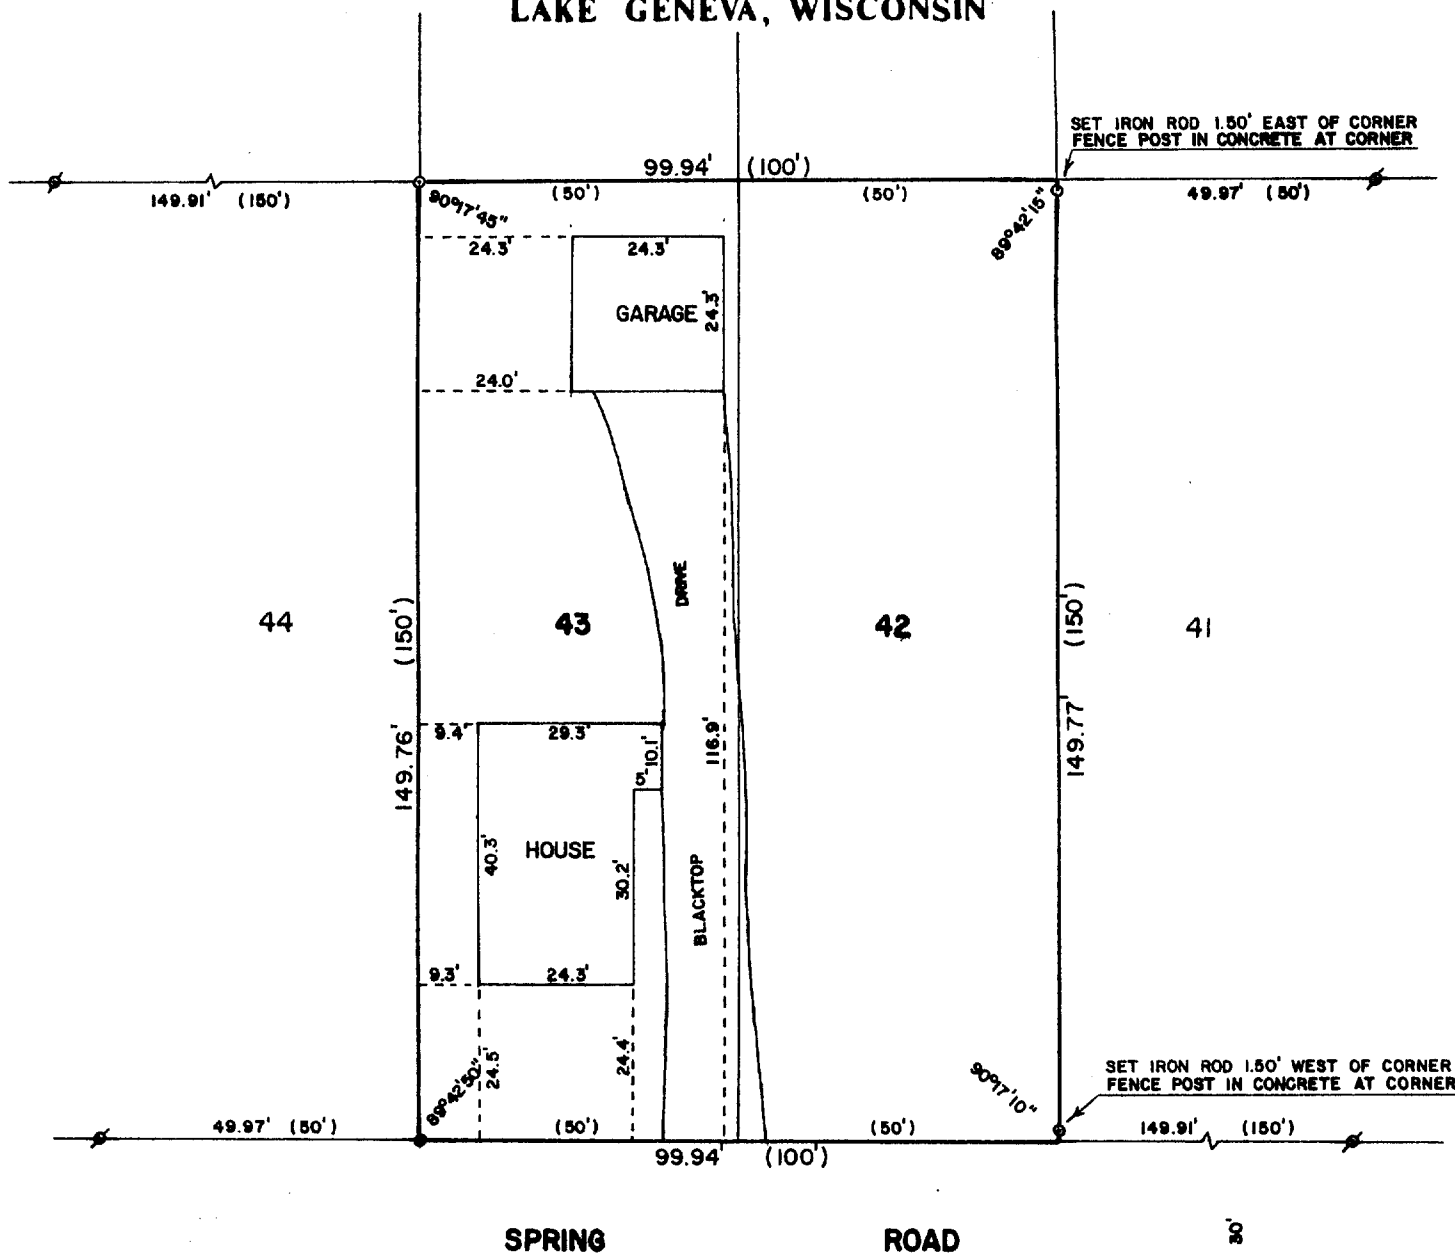

WALWORTH COUNTY
SURVEYING & MAPPING
LAKE GENEVA, WISCONSIN

PLAT OF SURVEY OF

LOTS 42 AND 43 OF LAKE GENEVA BEACH, T1N,
R17E, WALWORTH COUNTY, WISCONSIN.

ORDERED BY: KEEFE REAL ESTATE
P.O. BOX 268
WALWORTH, WI 53184

SCALE - 1"=30'

LEGEND

- ⊘ - IRON PIPE FOUND
- - IRON ROD SET
- () - RECORDED AS

I, ROBERT M. BAERENWALD, DO HEREBY CERTIFY THAT I HAVE SURVEYED THE PROPERTY HEREON DESCRIBED ACCORDING TO THE OFFICIAL RECORDS AND THAT THE PLAT HEREON IS A CORRECT REPRESENTATION OF THE PROPERTY LINES TO THE BEST OF MY KNOWLEDGE AND BELIEF.