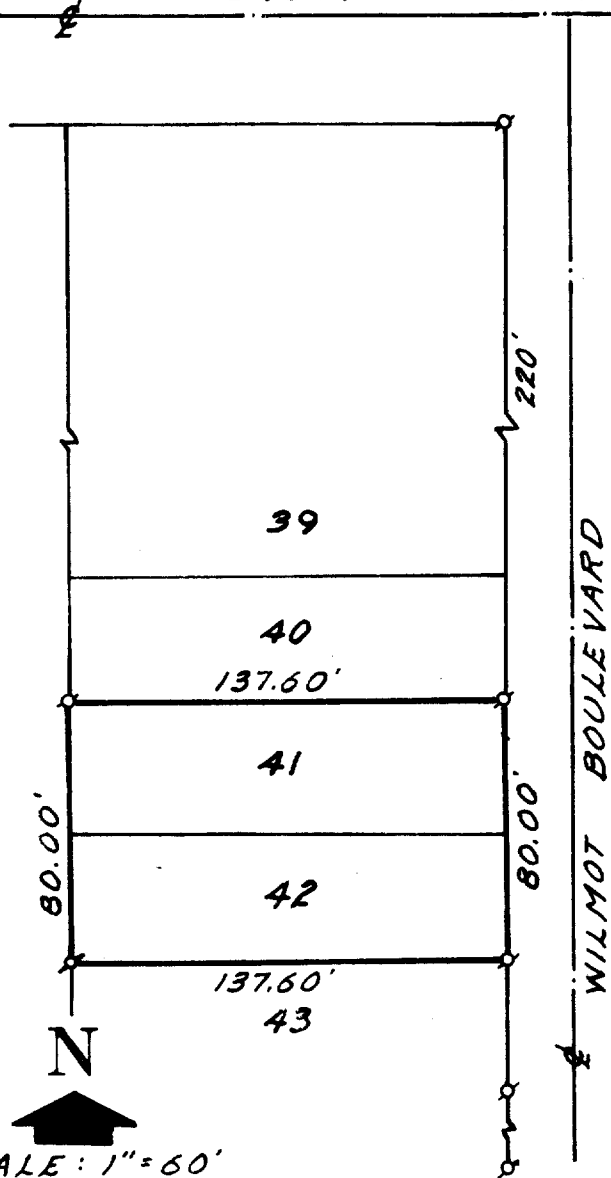

# HAROLD H. KOLB

REGISTERED PROFESSIONAL LAND SURVEYOR  
LAKE GENEVA, WISCONSIN

SOUTH STREET

PLAT OF SURVEY OF  
Lots 41 and 42, Paradise Vista,  
a subdivision located in the  
Southeast 1/4 of Section 1,  
T 1 N, R 17 E, Walworth County,  
Wisconsin.

SCALE: 1" = 60'  
LEGEND

- X - IRON PIPE FOUND
- O - IRON PIPE PLACED
- - CONCRETE MONUMENT
- X - SPIKE

I, HAROLD H. KOLB, DO HEREBY CERTIFY THAT I HAVE  
SURVEYED THE PROPERTY HEREON DESCRIBED ACCORDING  
TO THE OFFICIAL RECORDS, AND THAT THE PLAT HEREON  
IS A CORRECT REPRESENTATION OF THE LOT LINES.