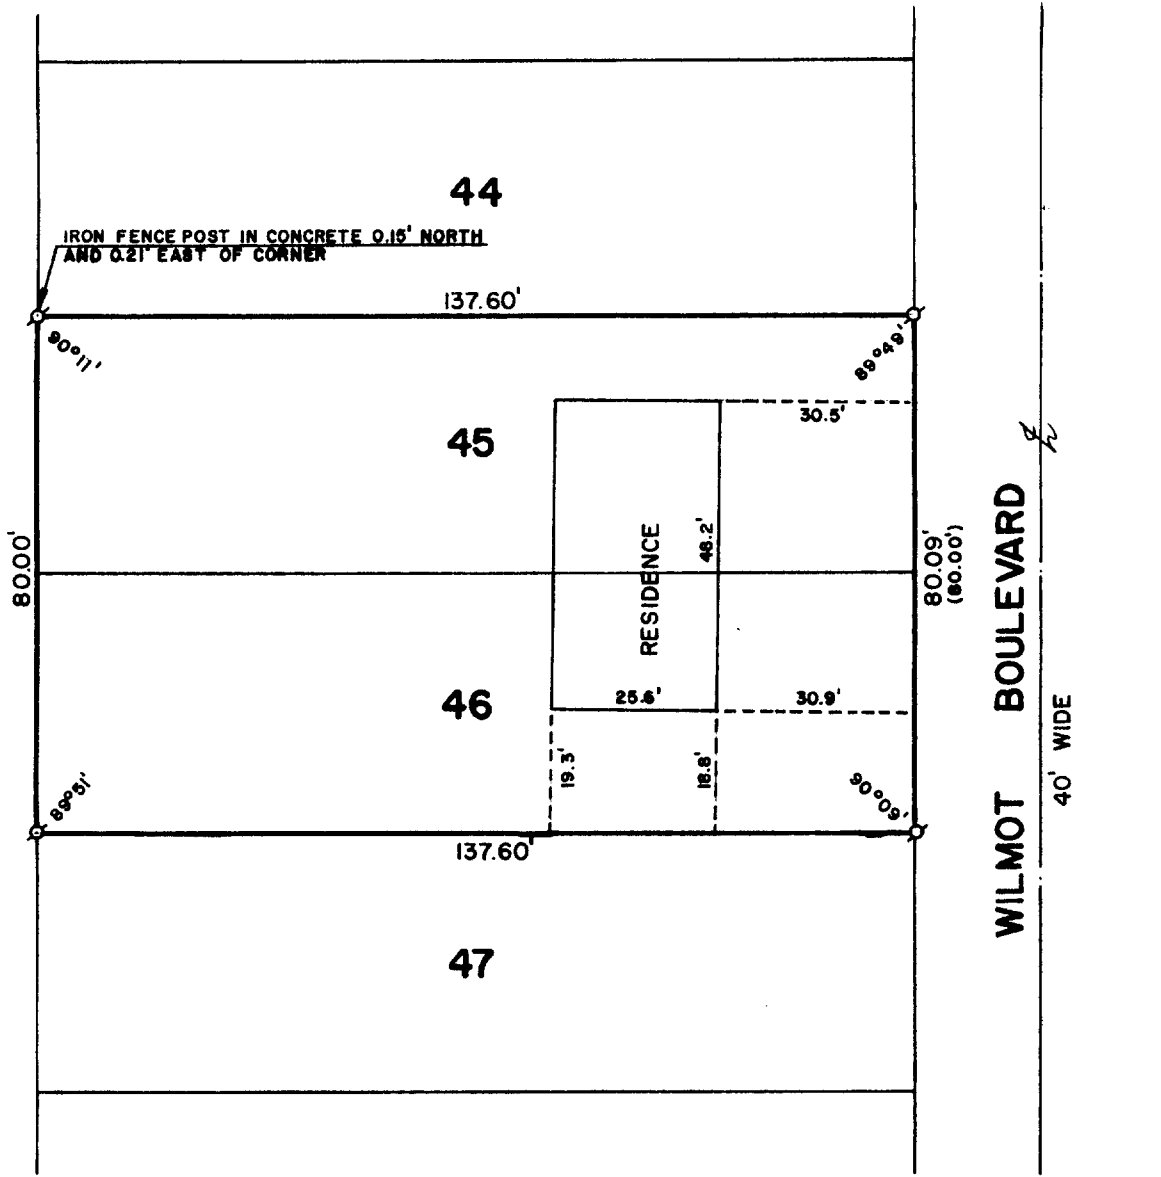

WALWORTH COUNTY
SURVEYING & MAPPING
LAKE GENEVA, WISCONSIN

PLAT OF SURVEY OF

LOTS 45 AND 46 OF PARADISE VISTA SUBDIVISION,
LOCATED IN SECTION 1, T 1 N, R 17 E, WALWORTH
COUNTY, WISCONSIN.

ORDERED BY: STURG TAGGART AGENCY
736 MAIN STREET
LAKE GENEVA, WISCONSIN 53147

SCALE: 1"=30'

⊙ - IRON PIPE FOUND
() - RECORDED AS

I, ROBERT M. BAERENWALD, DO HEREBY CERTIFY THAT I
HAVE SURVEYED THE PROPERTY HEREON DESCRIBED ACCORDING
TO THE OFFICIAL RECORDS AND THAT THE PLAT HERON IS A
CORRECT REPRESENTATION OF THE PROPERTY LINES TO THE
BEST OF MY KNOWLEDGE AND BELIEF.