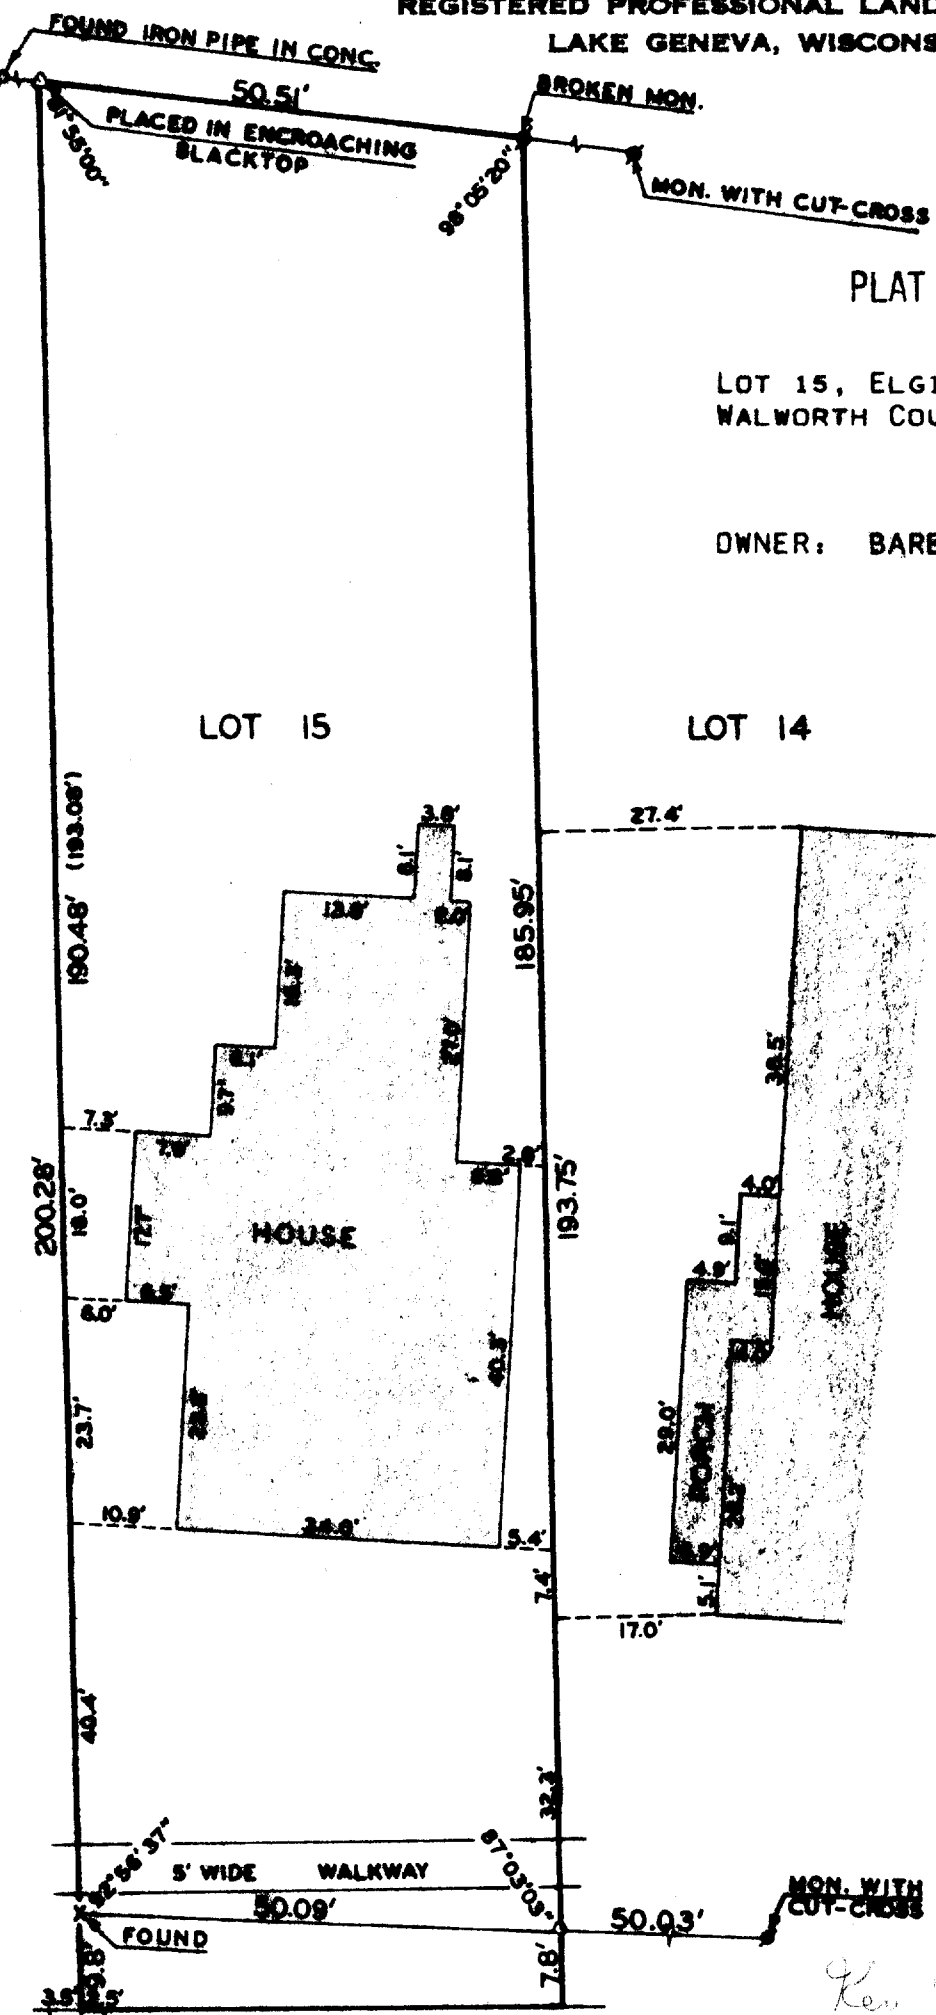

HAROLD H. KOLB

REGISTERED PROFESSIONAL LAND SURVEYOR
LAKE GENEVA, WISCONSIN

PLAT OF SURVEY OF

LOT 15, ELGIN CLUB, T1N, R17E,
WALWORTH COUNTY, WISCONSIN.

OWNER: BARBARA BRADY

LOT 15

LOT 14

Key No. 7101

I, HAROLD H. KOLB, DO HEREBY CERTIFY THAT I HAVE SURVEYED THE PROPERTY HEREON DESCRIBED ACCORDING TO THE OFFICIAL RECORDS, AND THAT THE PLAT HEREON IS A CORRECT REPRESENTATION OF THE LOT LINES.

Harold H. Kolb
HAROLD H. KOLB
WISCONSIN REGISTERED LAND SURVEYOR, S-187
DATE *Aug. 19, 1977*

GENEVA LAKE

SCALE: 1"=20'
LEGEND

- - IRON PIPE PLACED
- - STONE MONUMENT FOUND
- △ - RAILROAD SPIKE
- X - CUT-CROSS
- () - AS PLATTED
- ⊖ - IRON PIPE FOUND

117-589