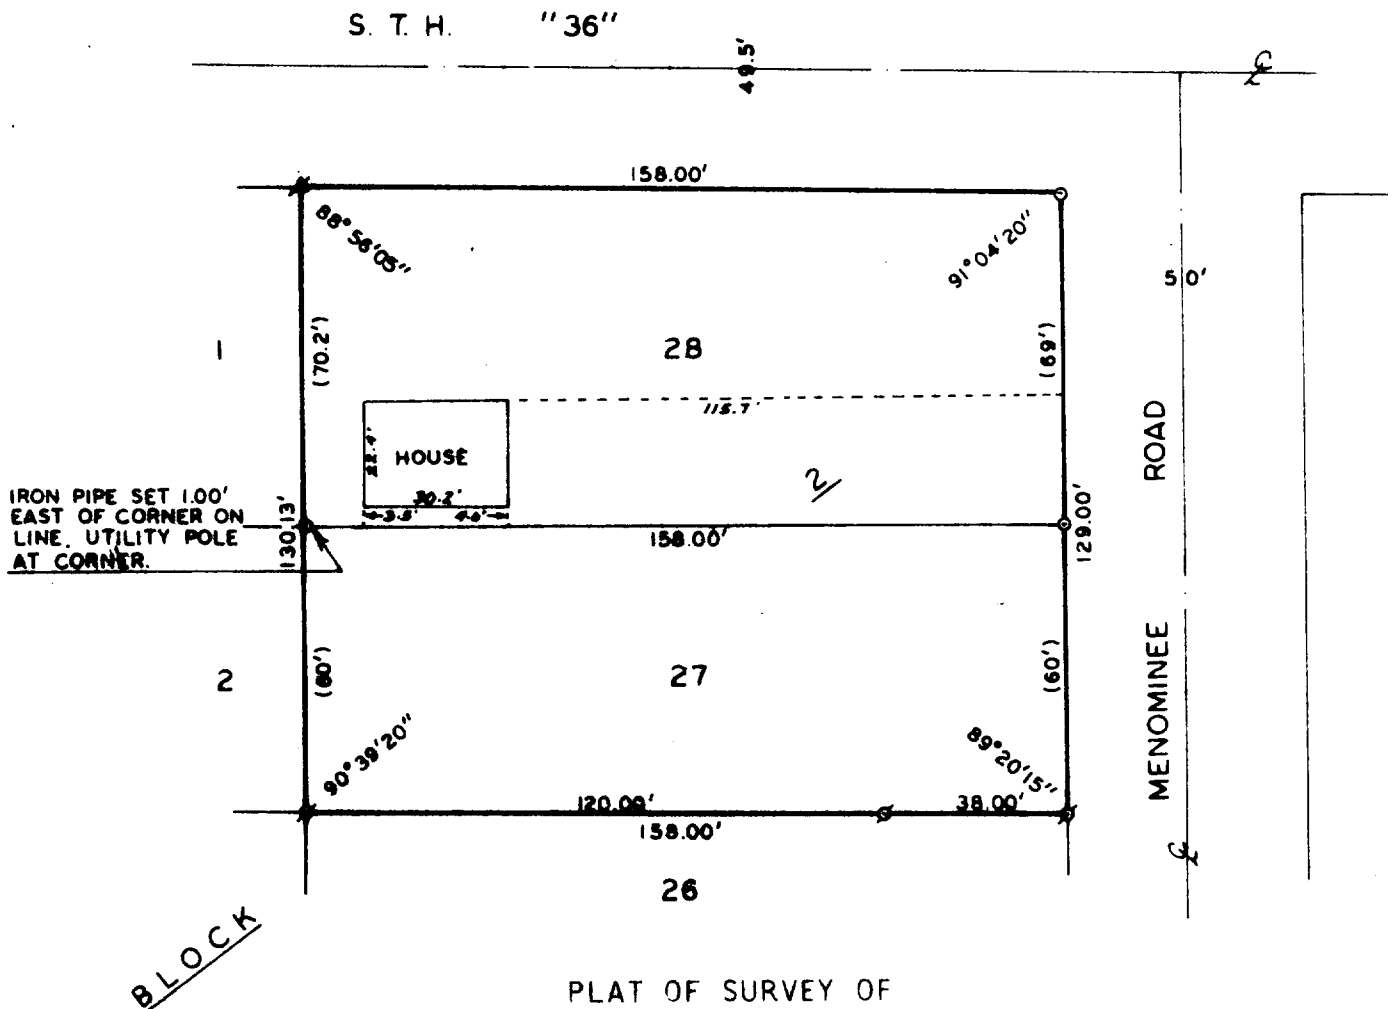

KOLB LAND CONSULTING, INC.  
 LAND SURVEYING · SUBDIVIDING · LAND PLANNING

LAKE GENEVA, WISCONSIN 53147

WHITEWATER, WISCONSIN 53190

PLAT OF SURVEY OF

LOTS 27 AND 28, BLOCK 2, HARBOR VIEW  
 SUBDIVISION, VILLAGE OF WILLIAMS BAY,  
 WALWORTH COUNTY, WISCONSIN.

ORDERED BY: CALDWELL BANKER - GENEVA LAKES AREA REALTOR  
 838 MAIN STREET  
 LAKE GENEVA, WI 53147

OWNER: FRANK BURES AND OTHERS

SCALE - 1"=40'

- LEGEND
- σ - IRON PIPE FOUND
  - ⋈ - IRON ROD FOUND
  - - IRON PIPE SET
  - ( ) - RECORDED AS