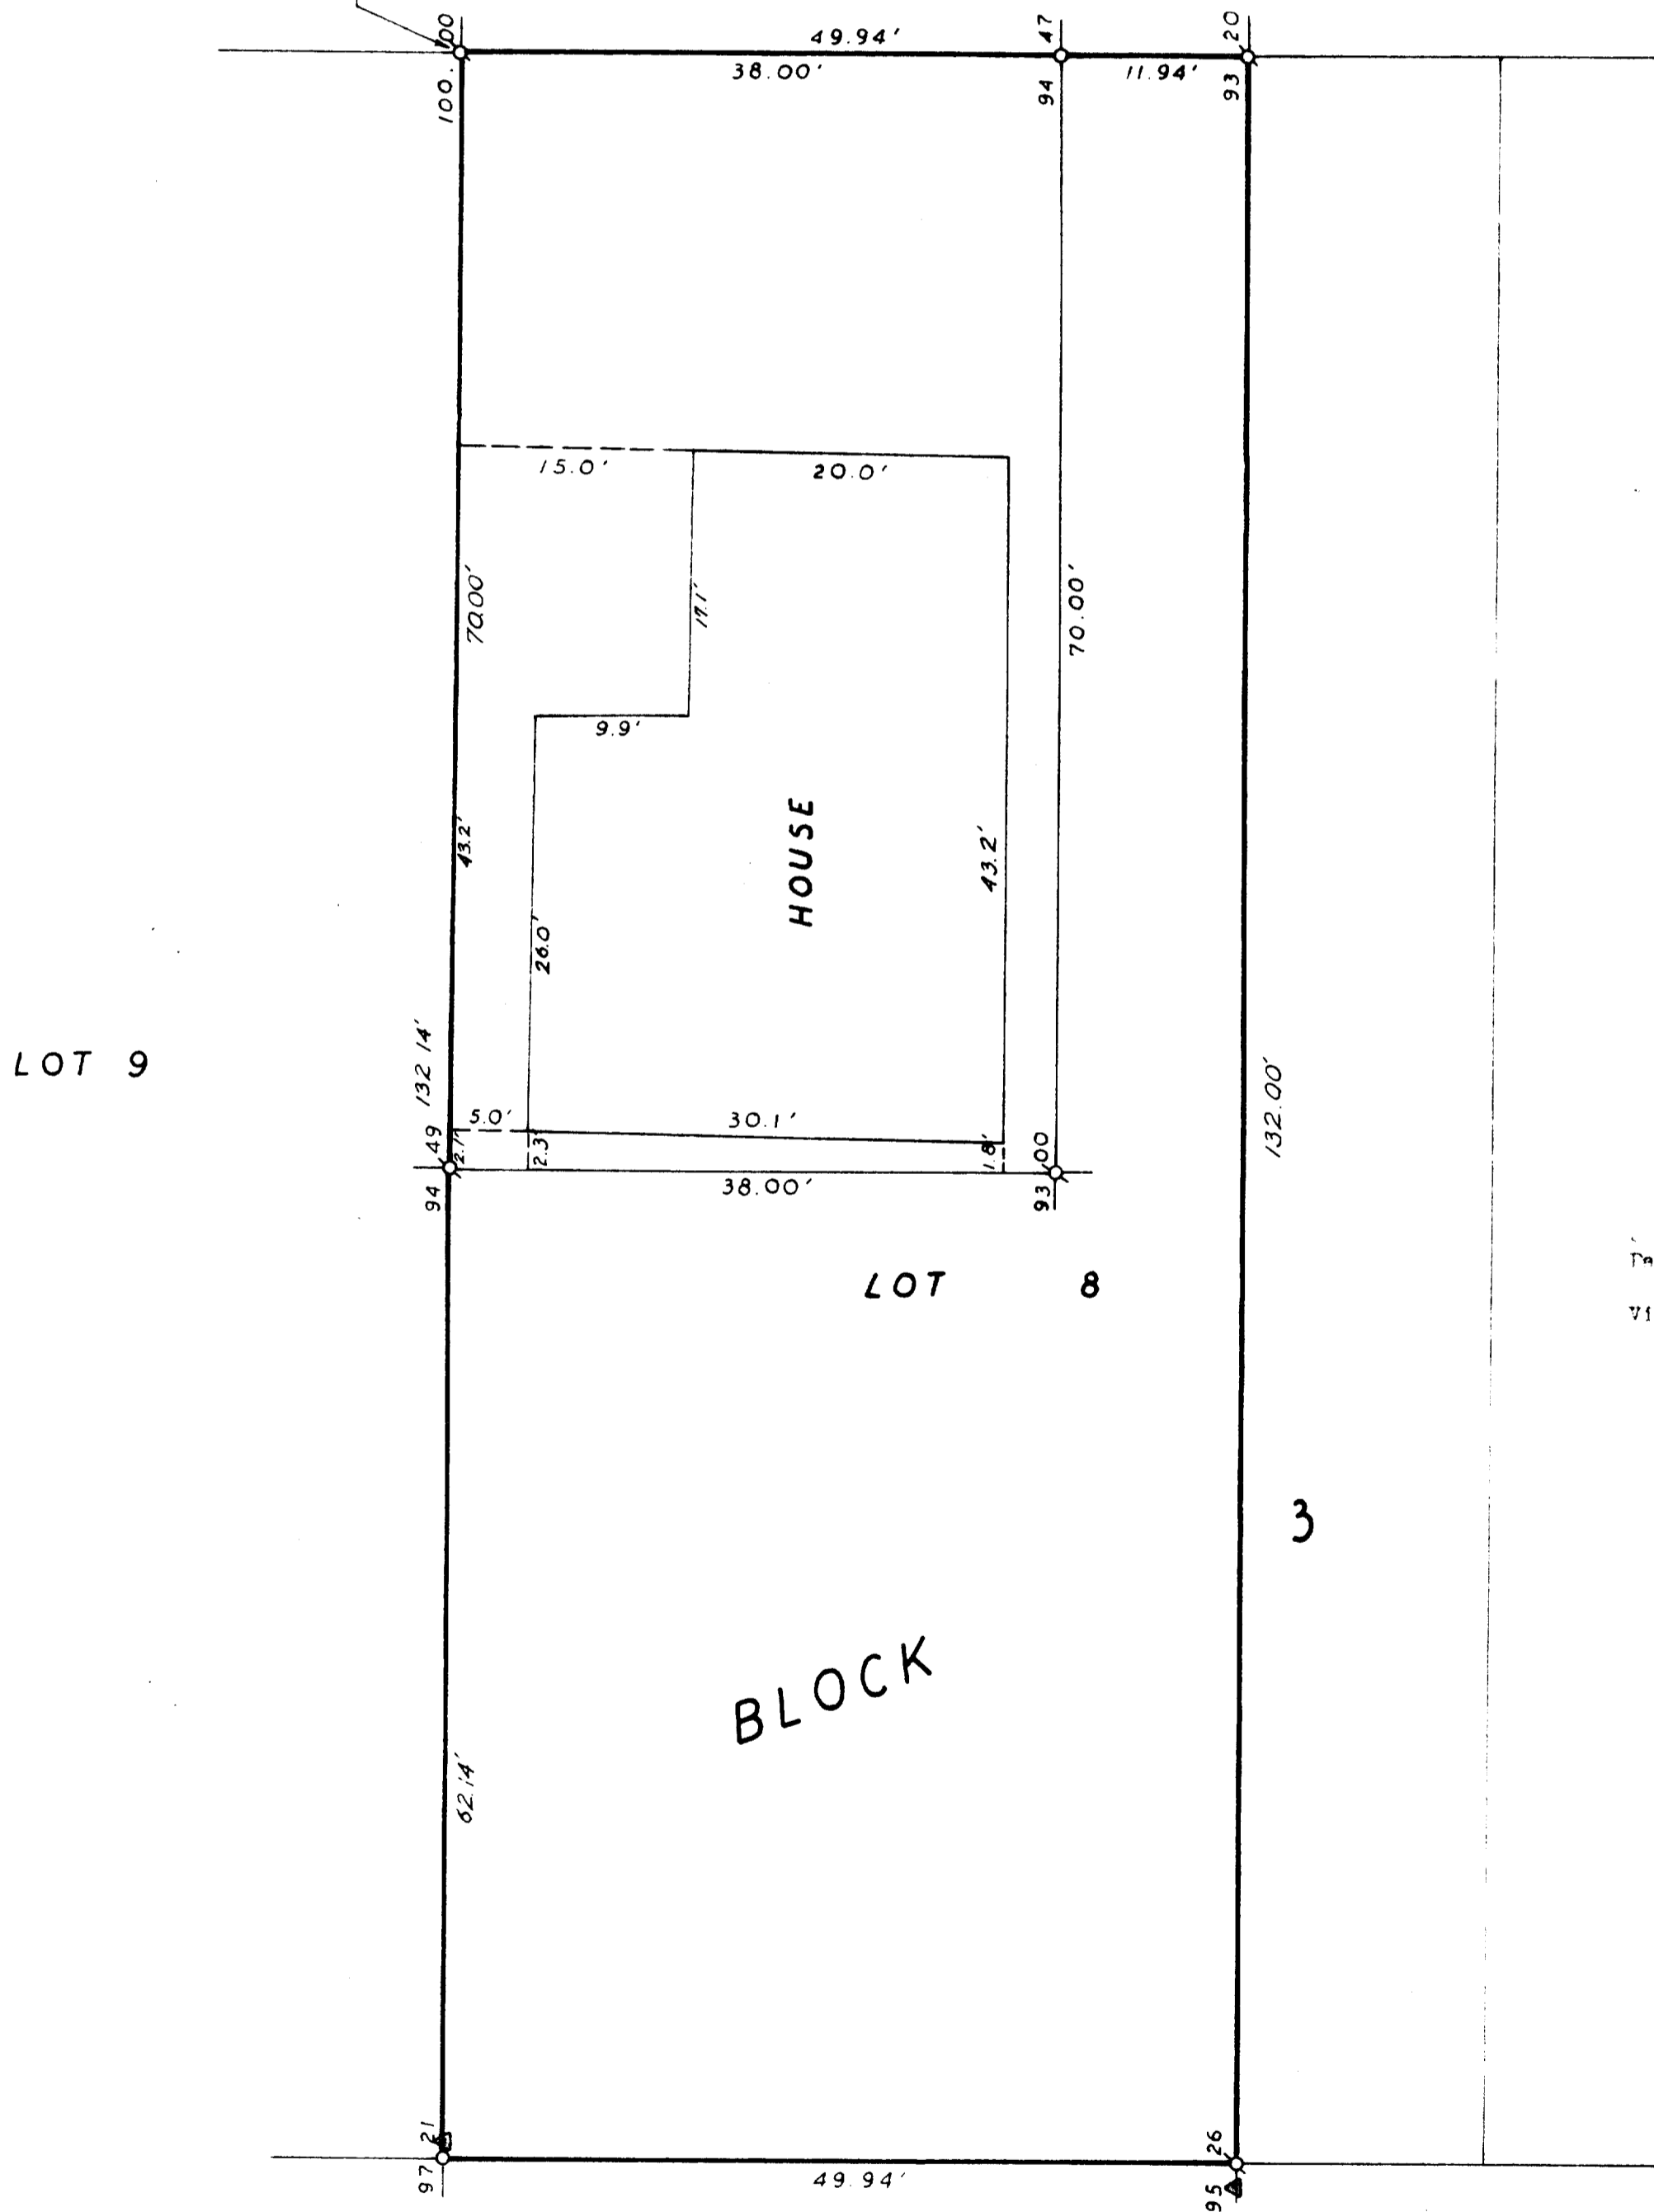

BENCH MARK - ASSUMED ELEV.
 OF 100.00' ON TOP OF IRON PIPE

Part of Lot 8, Block 3, Original Plat of the
 Village of Williams Bay, Walworth County, Wisconsin.

- LEGEND
- - Iron Pin Found
 - - Iron Pin Placed
 - △ - Telephone Pole